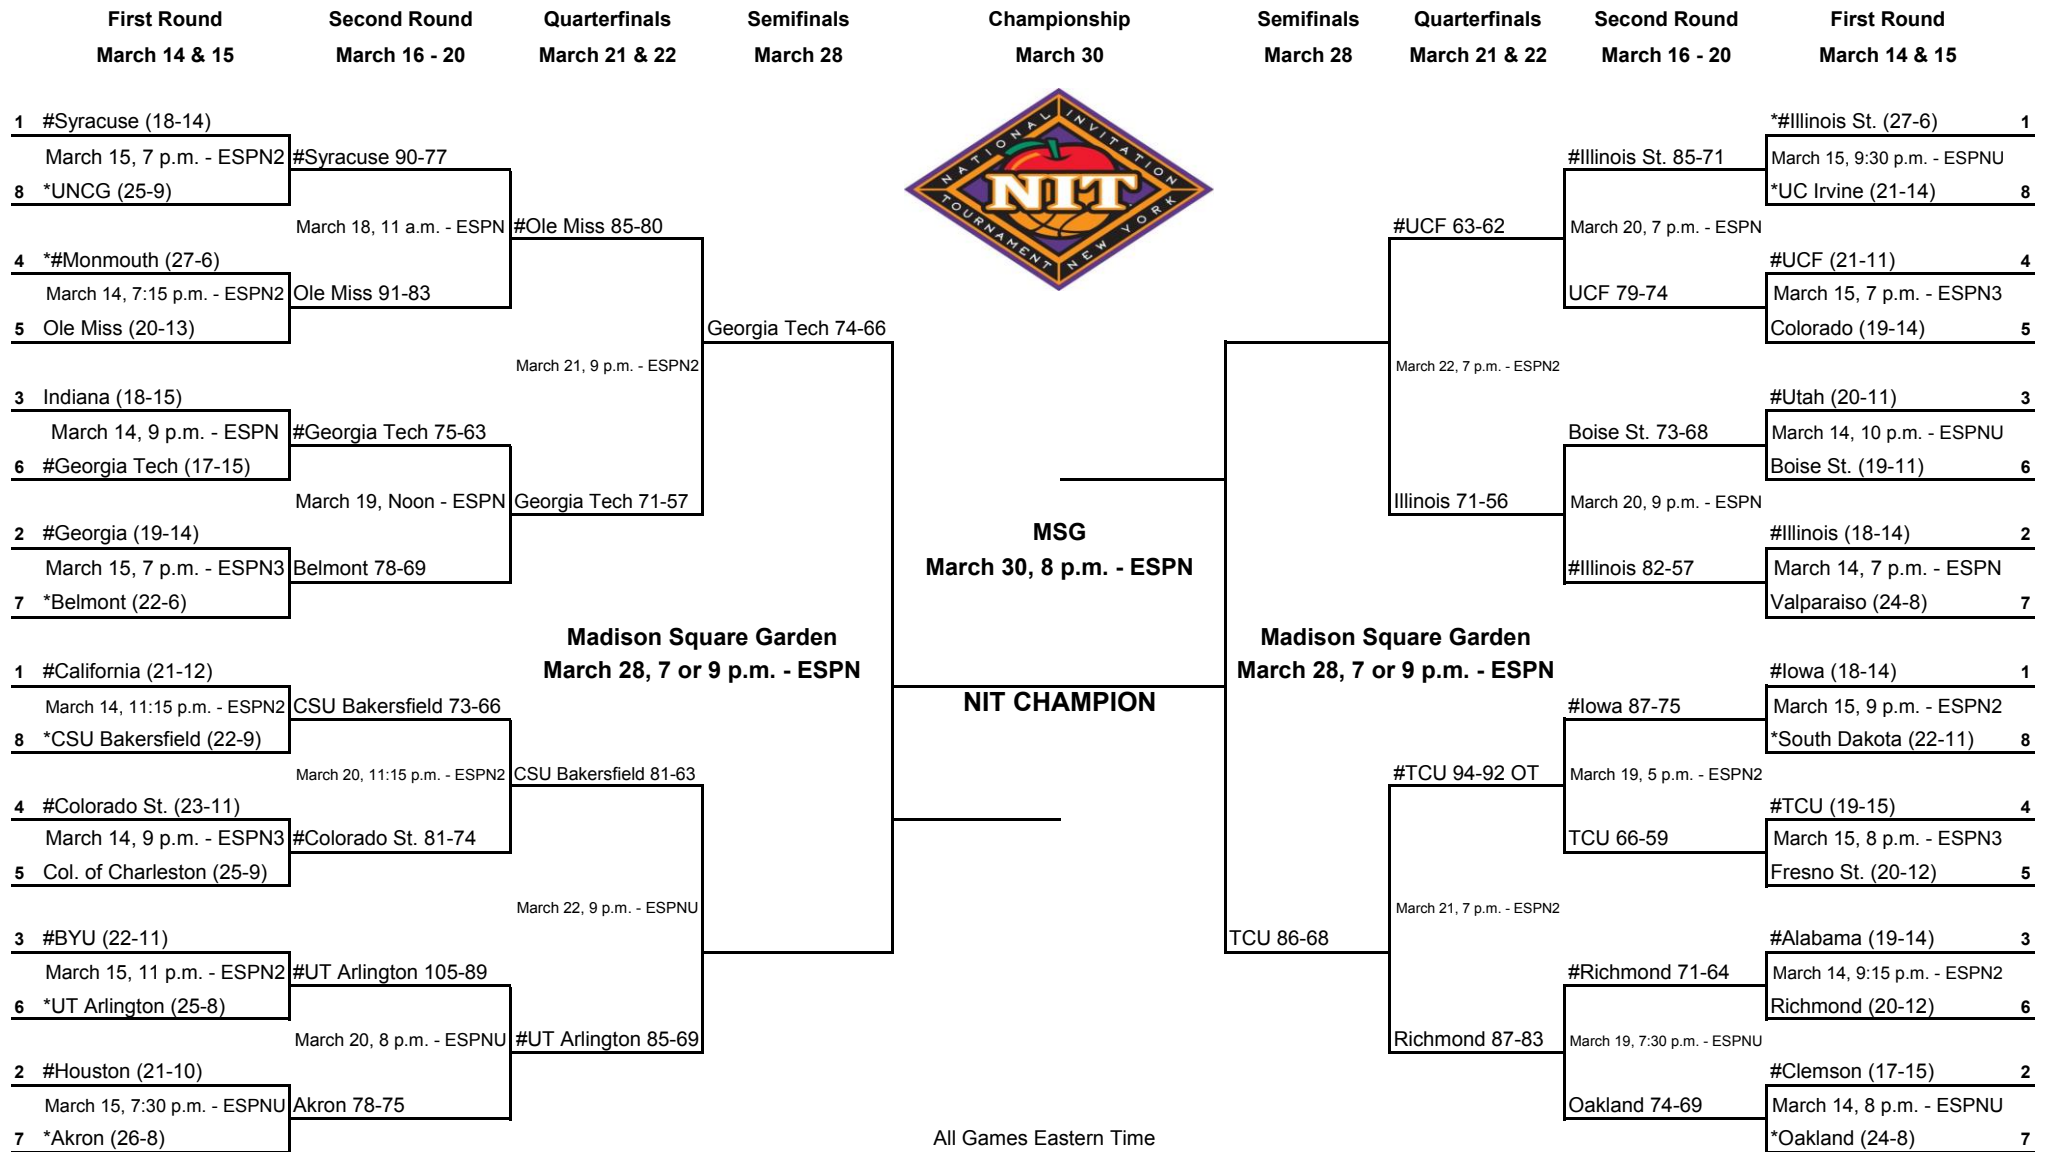

2017 NATIONAL INVITATION TOURNAMENT

All Games Eastern Time

*Automatic Qualifiers - Regular Season Conference Champions

Host Institution