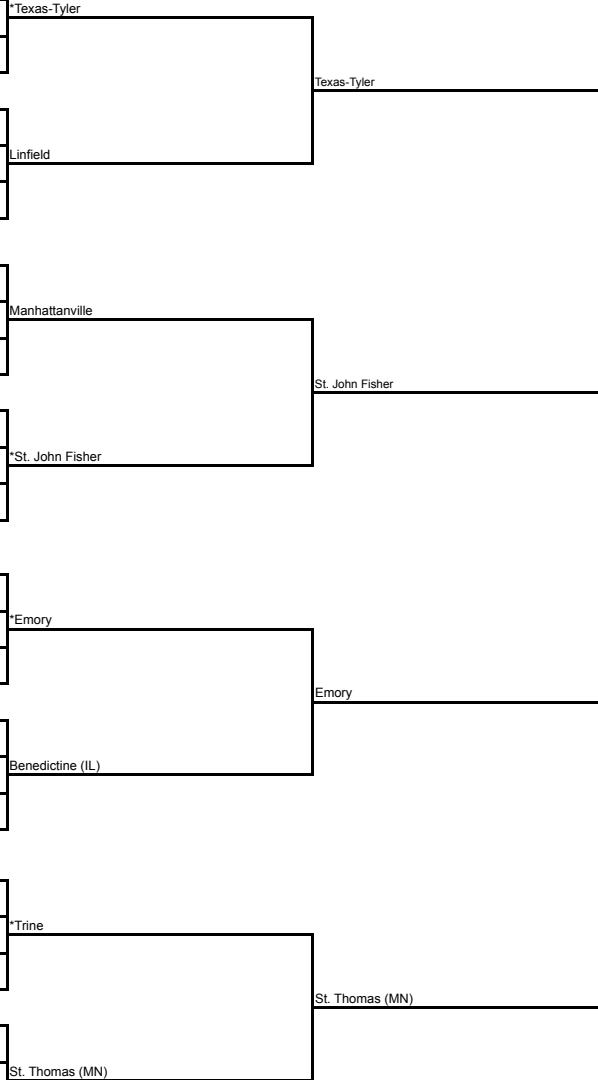

NCAA
2016 DIVISION III
SOFTBALL CHAMPIONSHIP
SALEM, VA · City of Salem, Old Dominion Athletic Conference, Hosts

REGIONALS
May 13-15

SUPER REGIONALS
May 20-21

SUPER REGIONALS
May 20-21

REGIONALS
May 13-15

*Texas-Tyler (39-4)
Agnes Scott (10-27)
Texas Lutheran (41-3)
East Tex. Baptist (34-8)
Claremont-M-S (34-8-1)
George Fox (30-14)
*Whitworth (29-13)
Linfield (29-13)
*TCNJ (28-14)
Slaten Island (25-12)
Manhattanville (37-2)
Neumann (26-14)
*St. John Fisher (33-10)
Rochester (NY) (26-21)
Penn St.-Behrend (27-11)
*Berry (36-6)
Piedmont (29-13)
Birmingham-So. (36-8)
Emory (40-4)
*Alma (32-8)
Benedictine (IL) (33-14)
Wittenberg (32-7-1)
Heidelberg (28-11)
**Trine (30-12)
Greenville (23-21-1)
Chicago (25-8)
Wheaton (IL) (31-12)
St. Thomas (MN) (38-6)
Wis.-Whitewater (28-12)
*Lake Forest (28-12)
Aurora (32-12)