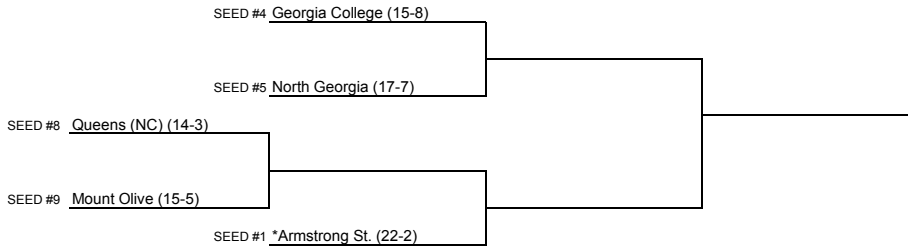

# 2016 NCAA Division II Men's Tennis Championship

South Region #1  
Day One  
May 8

Day Two  
May 9

\* Host Institution  
All times are Eastern time.  
Information subject to change.

© 2016 National Collegiate Athletic Association. No commercial use without the NCAA's written permission.  
The NCAA opposes all forms of sports wagering.

# 2016 NCAA Division II Men's Tennis Championship

South Region #2  
Day One  
May 8

Day Two  
May 9

\* Host Institution  
All times are Eastern time.  
Information subject to change.

© 2016 National Collegiate Athletic Association. No commercial use without the NCAA's written permission.  
The NCAA opposes all forms of sports wagering.

# 2016 NCAA Division II Men's Tennis Championship

Southeast Region #1  
Day One  
May 7

Day Two  
May 8

Day Three  
May 9

\*Host Institution  
All times are Eastern time.  
Information subject to change.

© 2016 National Collegiate Athletic Association. No commercial use without the NCAA's written permission.  
The NCAA opposes all forms of sports wagering.