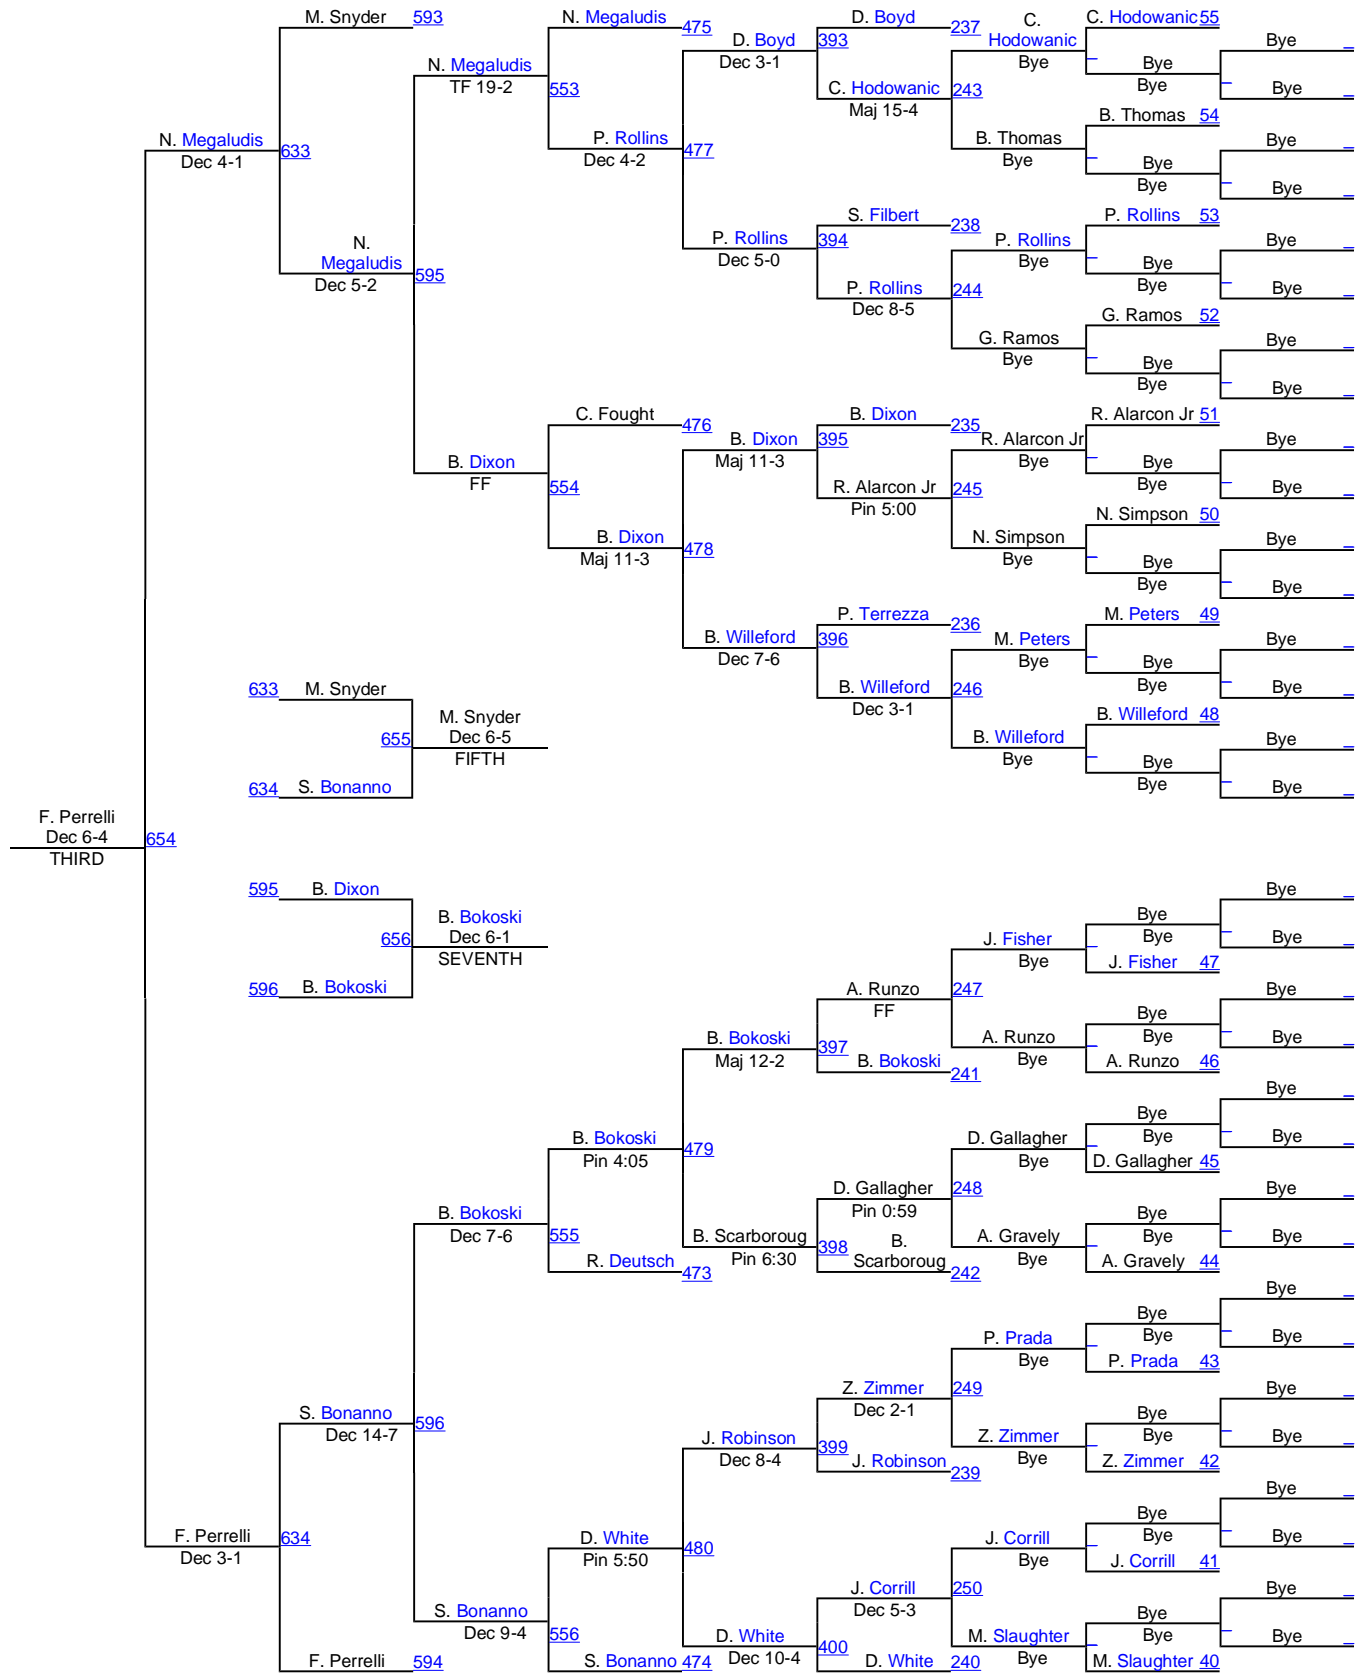

Team Scores on 01/02/2012 06:35 p.m.

1. Penn State	PSU	191.5
2. Minnesota	MINN	177.5
3. Missouri	MISS	136.0
4. Cornell	CORN	130.0
5. Oregon State	ORST	103.0
6. Virginia	UVA	82.0
7. Chattanooga	CHAT	79.0
8. Appalachian State	APP	63.5
9. Hofstra	HOF	58.0
10. Ohio	OHIO	57.0
11. Navy	NAVY	49.5
12. North Carolina	UNC	49.0
13. Indiana	IND	41.0
14. North Carolina State	NCST	35.0
15. Old Dominion	ODU	33.5
16. The Citadel	CIT	25.0
17. Army	ARMY	22.5
18. Campbell	CAMP	21.5
19. Duke	DUKE	19.0
20. Unattached	UNAT	17.0
21. Cleveland State	CLE	15.0
22. Virginia Tech	VT	13.5
23. Gardner Webb	GW	0.0

Southern Scuffle

Southern Scuffle 125

Southern Scuffle 125

Southern Scuffle

Southern Scuffle 133

Southern Scuffle 133

Southern Scuffle

Southern Scuffle 141

Southern Scuffle 141

Southern Scuffle

Southern Scuffle 149

Southern Scuffle 149

Southern Scuffle

Southern Scuffle 157

Southern Scuffle 157

Southern Scuffle

Southern Scuffle 197

Southern Scuffle 197

Southern Scuffle

Southern Scuffle 285