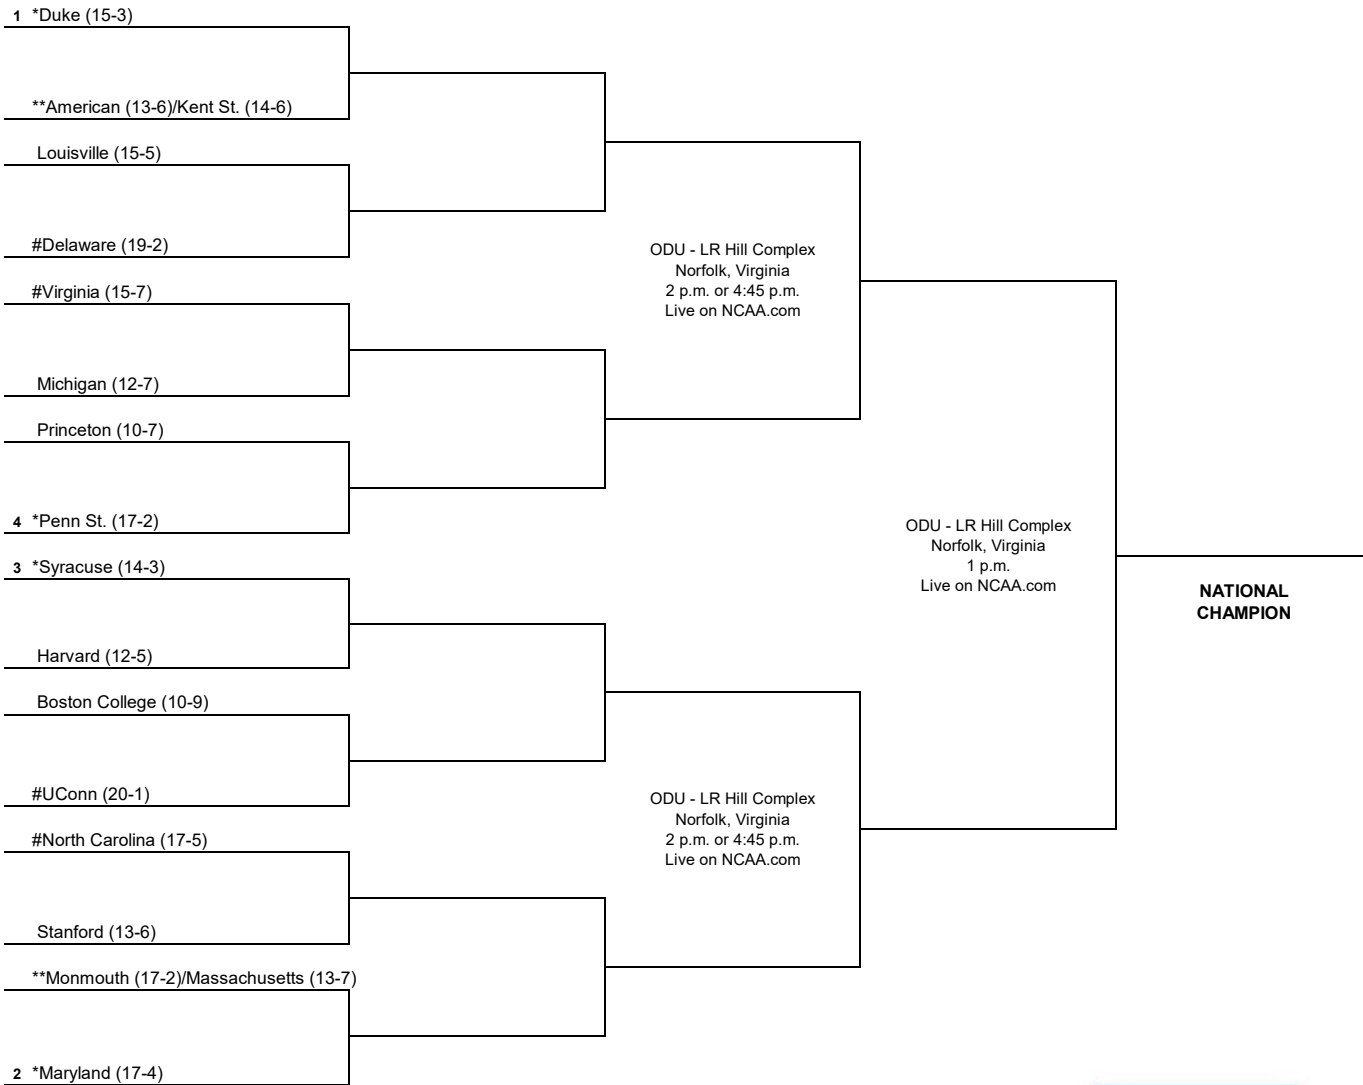

2016 NCAA Division I Field Hockey Championship

First Round
November 12

Second Round
November 13

Semifinals
November 18

Championship
November 20

* Host Institution for first- and second-round games
 **Host institution for play-in games.
 Home team is the seeded team in the seeded game
 # Home team in the non-seeded game

Game times for first-round games:
 11:30 a.m. for seeded games
 2 p.m. for non-seeded games

All times are Eastern time.
 Information subject to change.