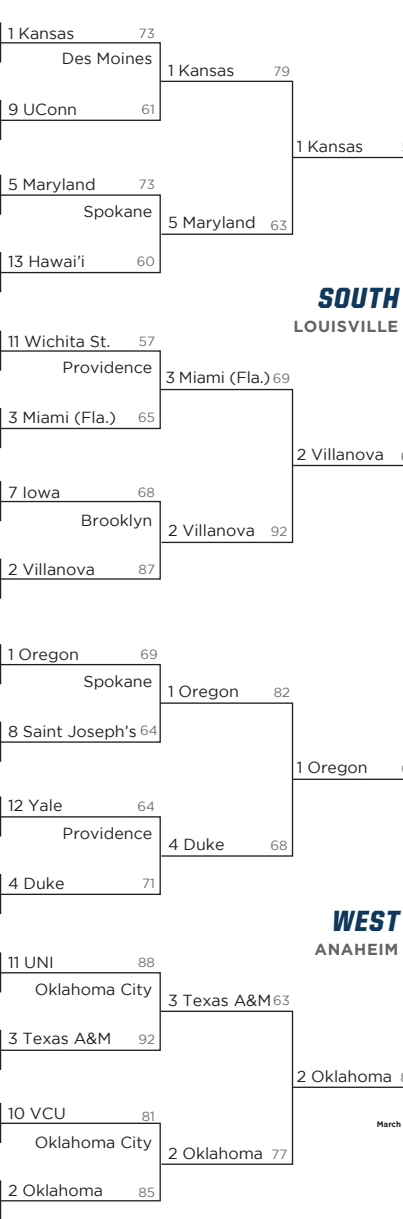

First Round
MARCH 17-18

Second Round
MARCH 19-20

Regional
Semifinals
MARCH 24-25

Regional
Finals
MARCH 26-27

National
Semifinals
APRIL 2

National
Semifinals
APRIL 2

Regional
Finals
MARCH 26-27

Regional
Semifinals
MARCH 24-25

Second Round
MARCH 19-20

First Round
MARCH 17-18

FIRST FOUR®

11 Vanderbilt (19-13) 50	16 FGCU (20-13) 96	DAYTON MARCH 15-16	67 Michigan (22-12) 11	59 Holy Cross (14-19) 16
11 Wichita St. (24-8) 70	16 FDU (18-14) 65		62 Tulsa (20-11) 11	55 Southern U. (22-12) 16

Watch On **truTV**

- 1 Kansas (30-4) 105
- 16 Austin Peay (18-17) 79
- 8 Colorado (22-11) 67
- 9 UConn (24-10) 74
- 5 Maryland (25-8) 79
- 12 S. Dakota St. (26-7) 74
- 4 California (23-10) 66
- 13 Hawai'i (27-5) 77
- 6 Arizona (25-8) 55
- 11 Wichita St. 65
- 3 Miami (Fla.) (25-7) 79
- 14 Buffalo (20-14) 72
- 7 Iowa (21-10) 72
- 10 Temple (21-11) 70
- 2 Villanova (29-5) 86
- 15 UNC Asheville (22-11) 56
- 1 Oregon (28-6) 91
- 16 Holy Cross 52
- 8 Saint Joseph's (27-7) 78
- 9 Cincinnati (22-10) 76
- 5 Baylor (22-11) 75
- 12 Yale (22-6) 79
- 4 Duke (23-10) 93
- 13 UNCW (25-7) 85
- 6 Texas (20-12) 72
- 11 UNI (22-12) 75
- 3 Texas A&M (26-8) 92
- 14 Green Bay (23-12) 65
- 7 Oregon St. (19-12) 67
- 10 VCU (24-10) 75
- 2 Oklahoma (25-7) 82
- 15 CSUB (24-8) 68