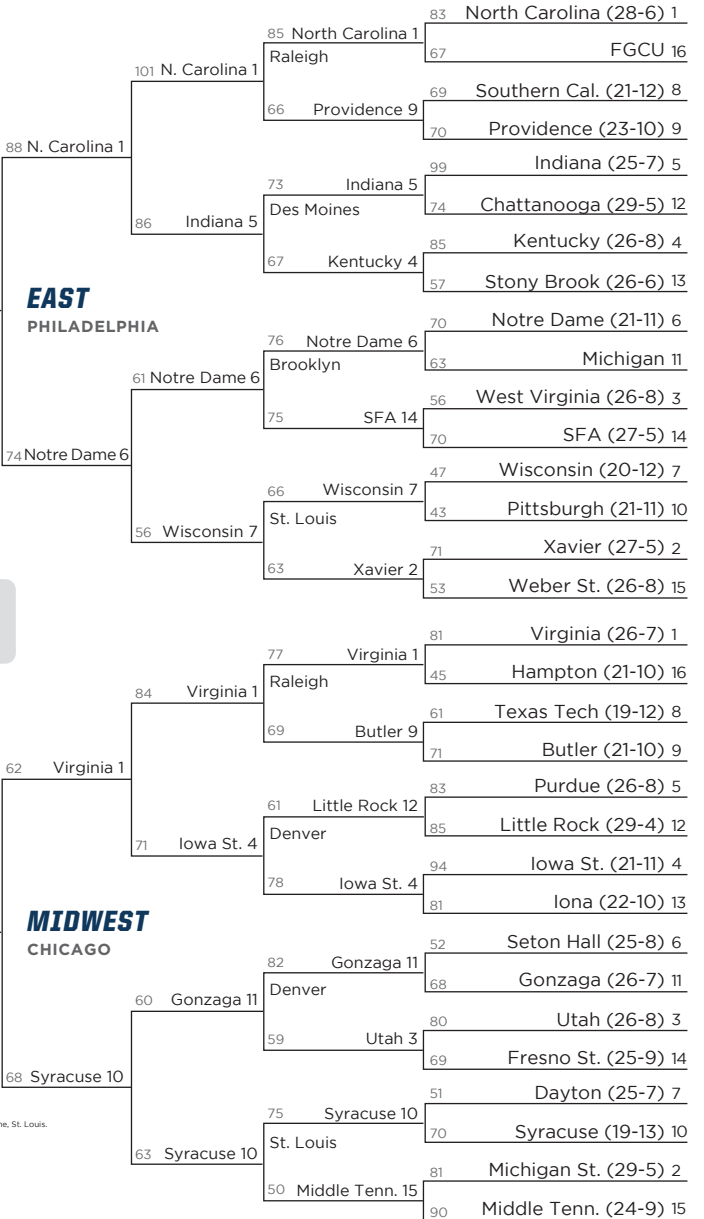

2 Villanova 95 vs 2 Villanova 64
2 Villanova 77 vs Villanova
74 N. Carolina 1 vs N. Carolina 1

FINAL FOUR® HOUSTON APRIL 2 AND 4

NATIONAL CHAMPIONSHIP APRIL 4, 9:00PM ET

Watch the tournament on these networks or online at NCAA.COM/MARCHMADNESS

#MarchMadness

tbs tbs tbs

DON'T BET ON IT™

The NCAA opposes all forms of sports wagering