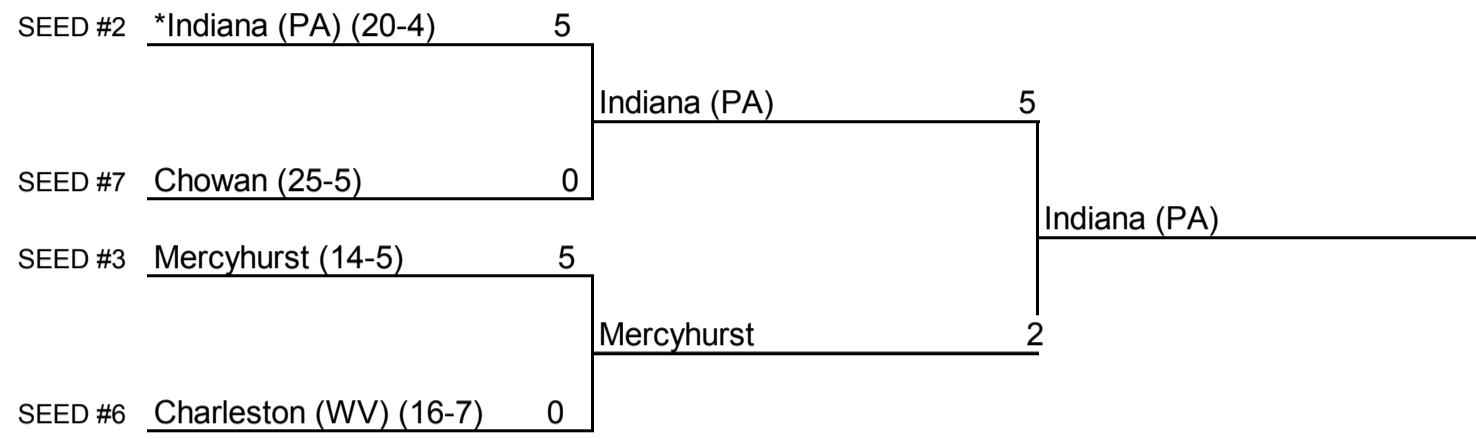

2016 NCAA Division II Women's Tennis Championship

Atlantic Region #1
Day One
May 7

Day Two
May 8

* Host Institution
All times are Eastern time.
Information subject to change.

© 2016 National Collegiate Athletic Association. No commercial use without the NCAA's written permission.
The NCAA opposes all forms of sports wagering.

2016 NCAA Division II Women's Tennis Championship

Atlantic Region #2
Day One
May 8

Day Two
May 9

* Host Institution
All times are Eastern time.
Information subject to change.

© 2016 National Collegiate Athletic Association. No commercial use without the NCAA's written permission.
The NCAA opposes all forms of sports wagering.

2016 NCAA Division II Women's Tennis Championship

Central Region #1
Day One
May 8

Day Two
May 9

* Host Institution
All times are Eastern time.
Information subject to change.

© 2016 National Collegiate Athletic Association. No commercial use without the NCAA's written permission.
The NCAA opposes all forms of sports wagering.

2016 NCAA Division II Women's Tennis Championship

Central Region #2

Day One
May 9

Day Two
May 10

SEED #2	*Southwest Baptist (22-3)	5		
			Southwest Baptist	5
SEED #7	Central Okla. (18-9)	0		
				Southwest Baptist
SEED #3	Augustana (SD) (24-1)	5		
			Augustana (SD)	0
SEED #6	Northwest Mo. St. (12-12)	4		