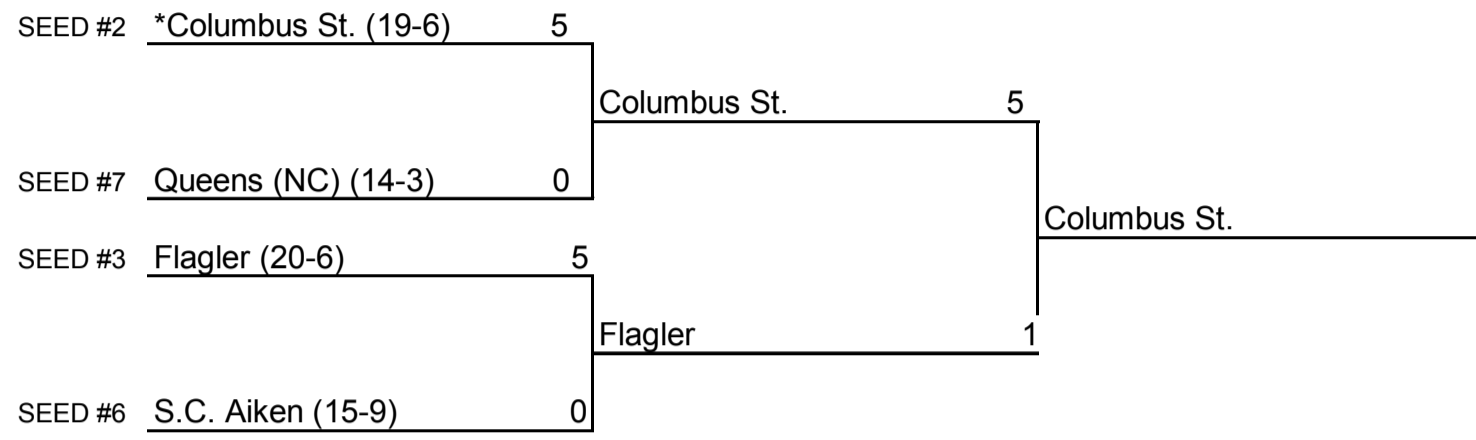

2016 NCAA Division II Women's Tennis Championship

Southeast Region #1
Day One
May 7

Day Two
May 8

SEED #1	*Armstrong St. (26-1)	5		
			Armstrong St.	5
SEED #8	Erskine (18-5)	0		
			Armstrong St.	
SEED #4	Georgia College (20-8)	1		
			Francis Marion	0
SEED #5	Francis Marion (19-6)	5		

2016 NCAA Division II Women's Tennis Championship

Southeast Region #2
Day One
May 8

Day Two
May 9

* Host Institution
All times are Eastern time.
Information subject to change.

© 2015 National Collegiate Athletic Association. No commercial use without the NCAA's written permission.
The NCAA opposes all forms of sports wagering.