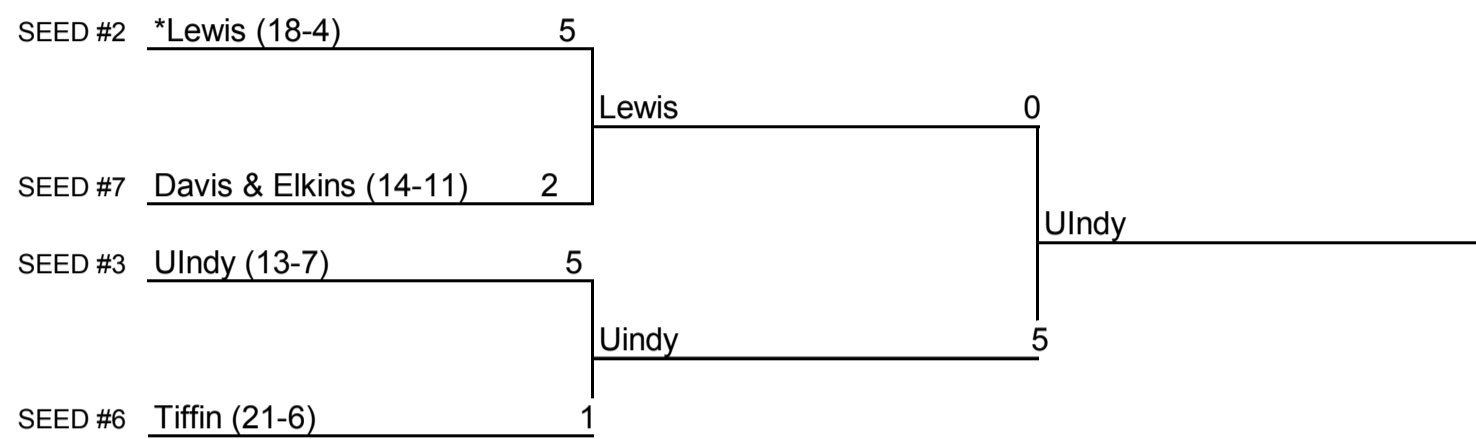

2016 NCAA Division II Women's Tennis Championship

Midwest Region #2

Day One
May 8

Day Two
May 9

* Host Institution
All times are Eastern time.
Information subject to change.

© 2015 National Collegiate Athletic Association. No commercial use without the NCAA's written permission.
The NCAA opposes all forms of sports wagering.