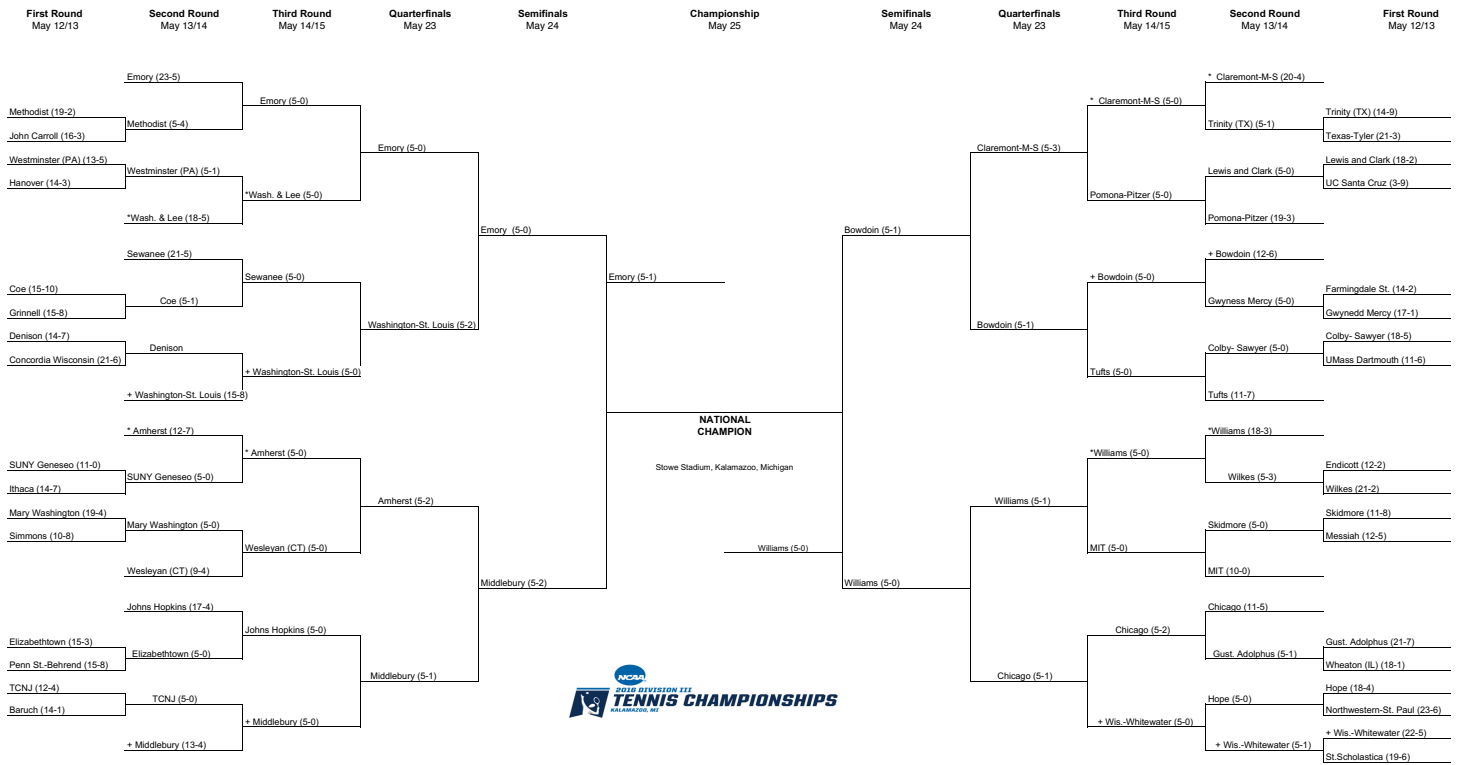

2016 NCAA DIII Women's Tennis Championship