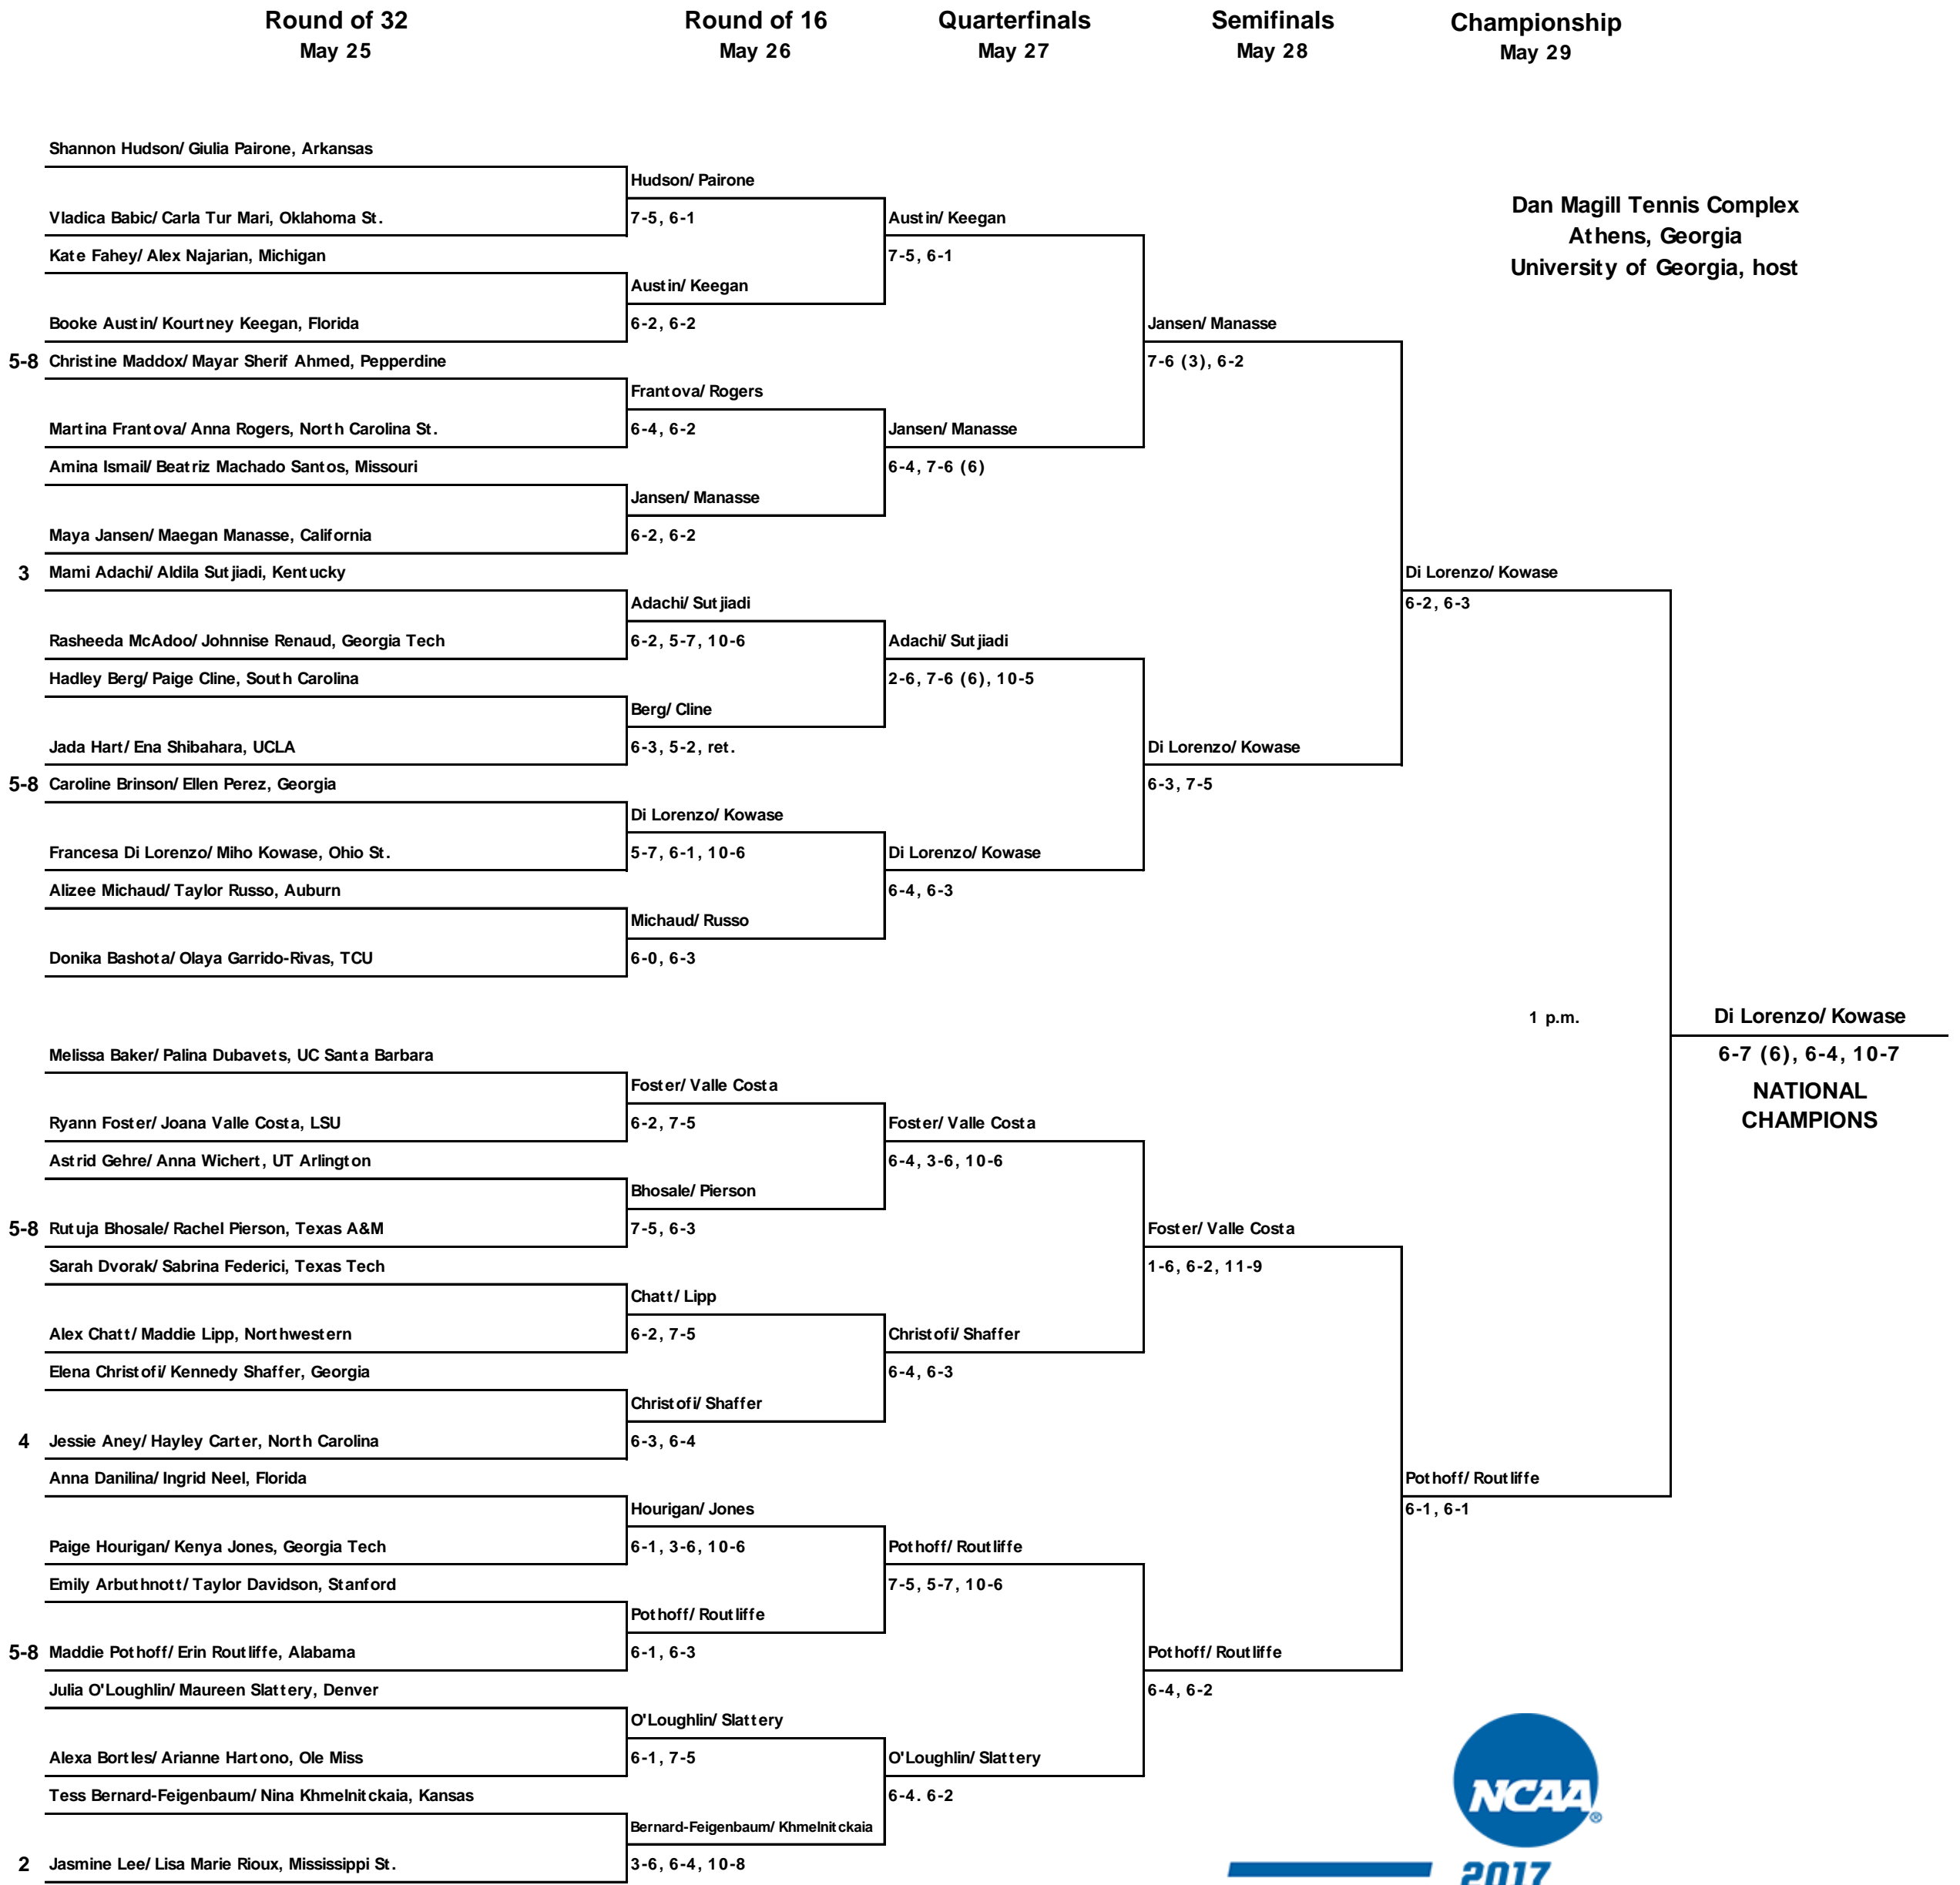

2017 NCAA Division I Women's Tennis Championship

Event: Doubles Championship

All times are Eastern time.
Information subject to change.