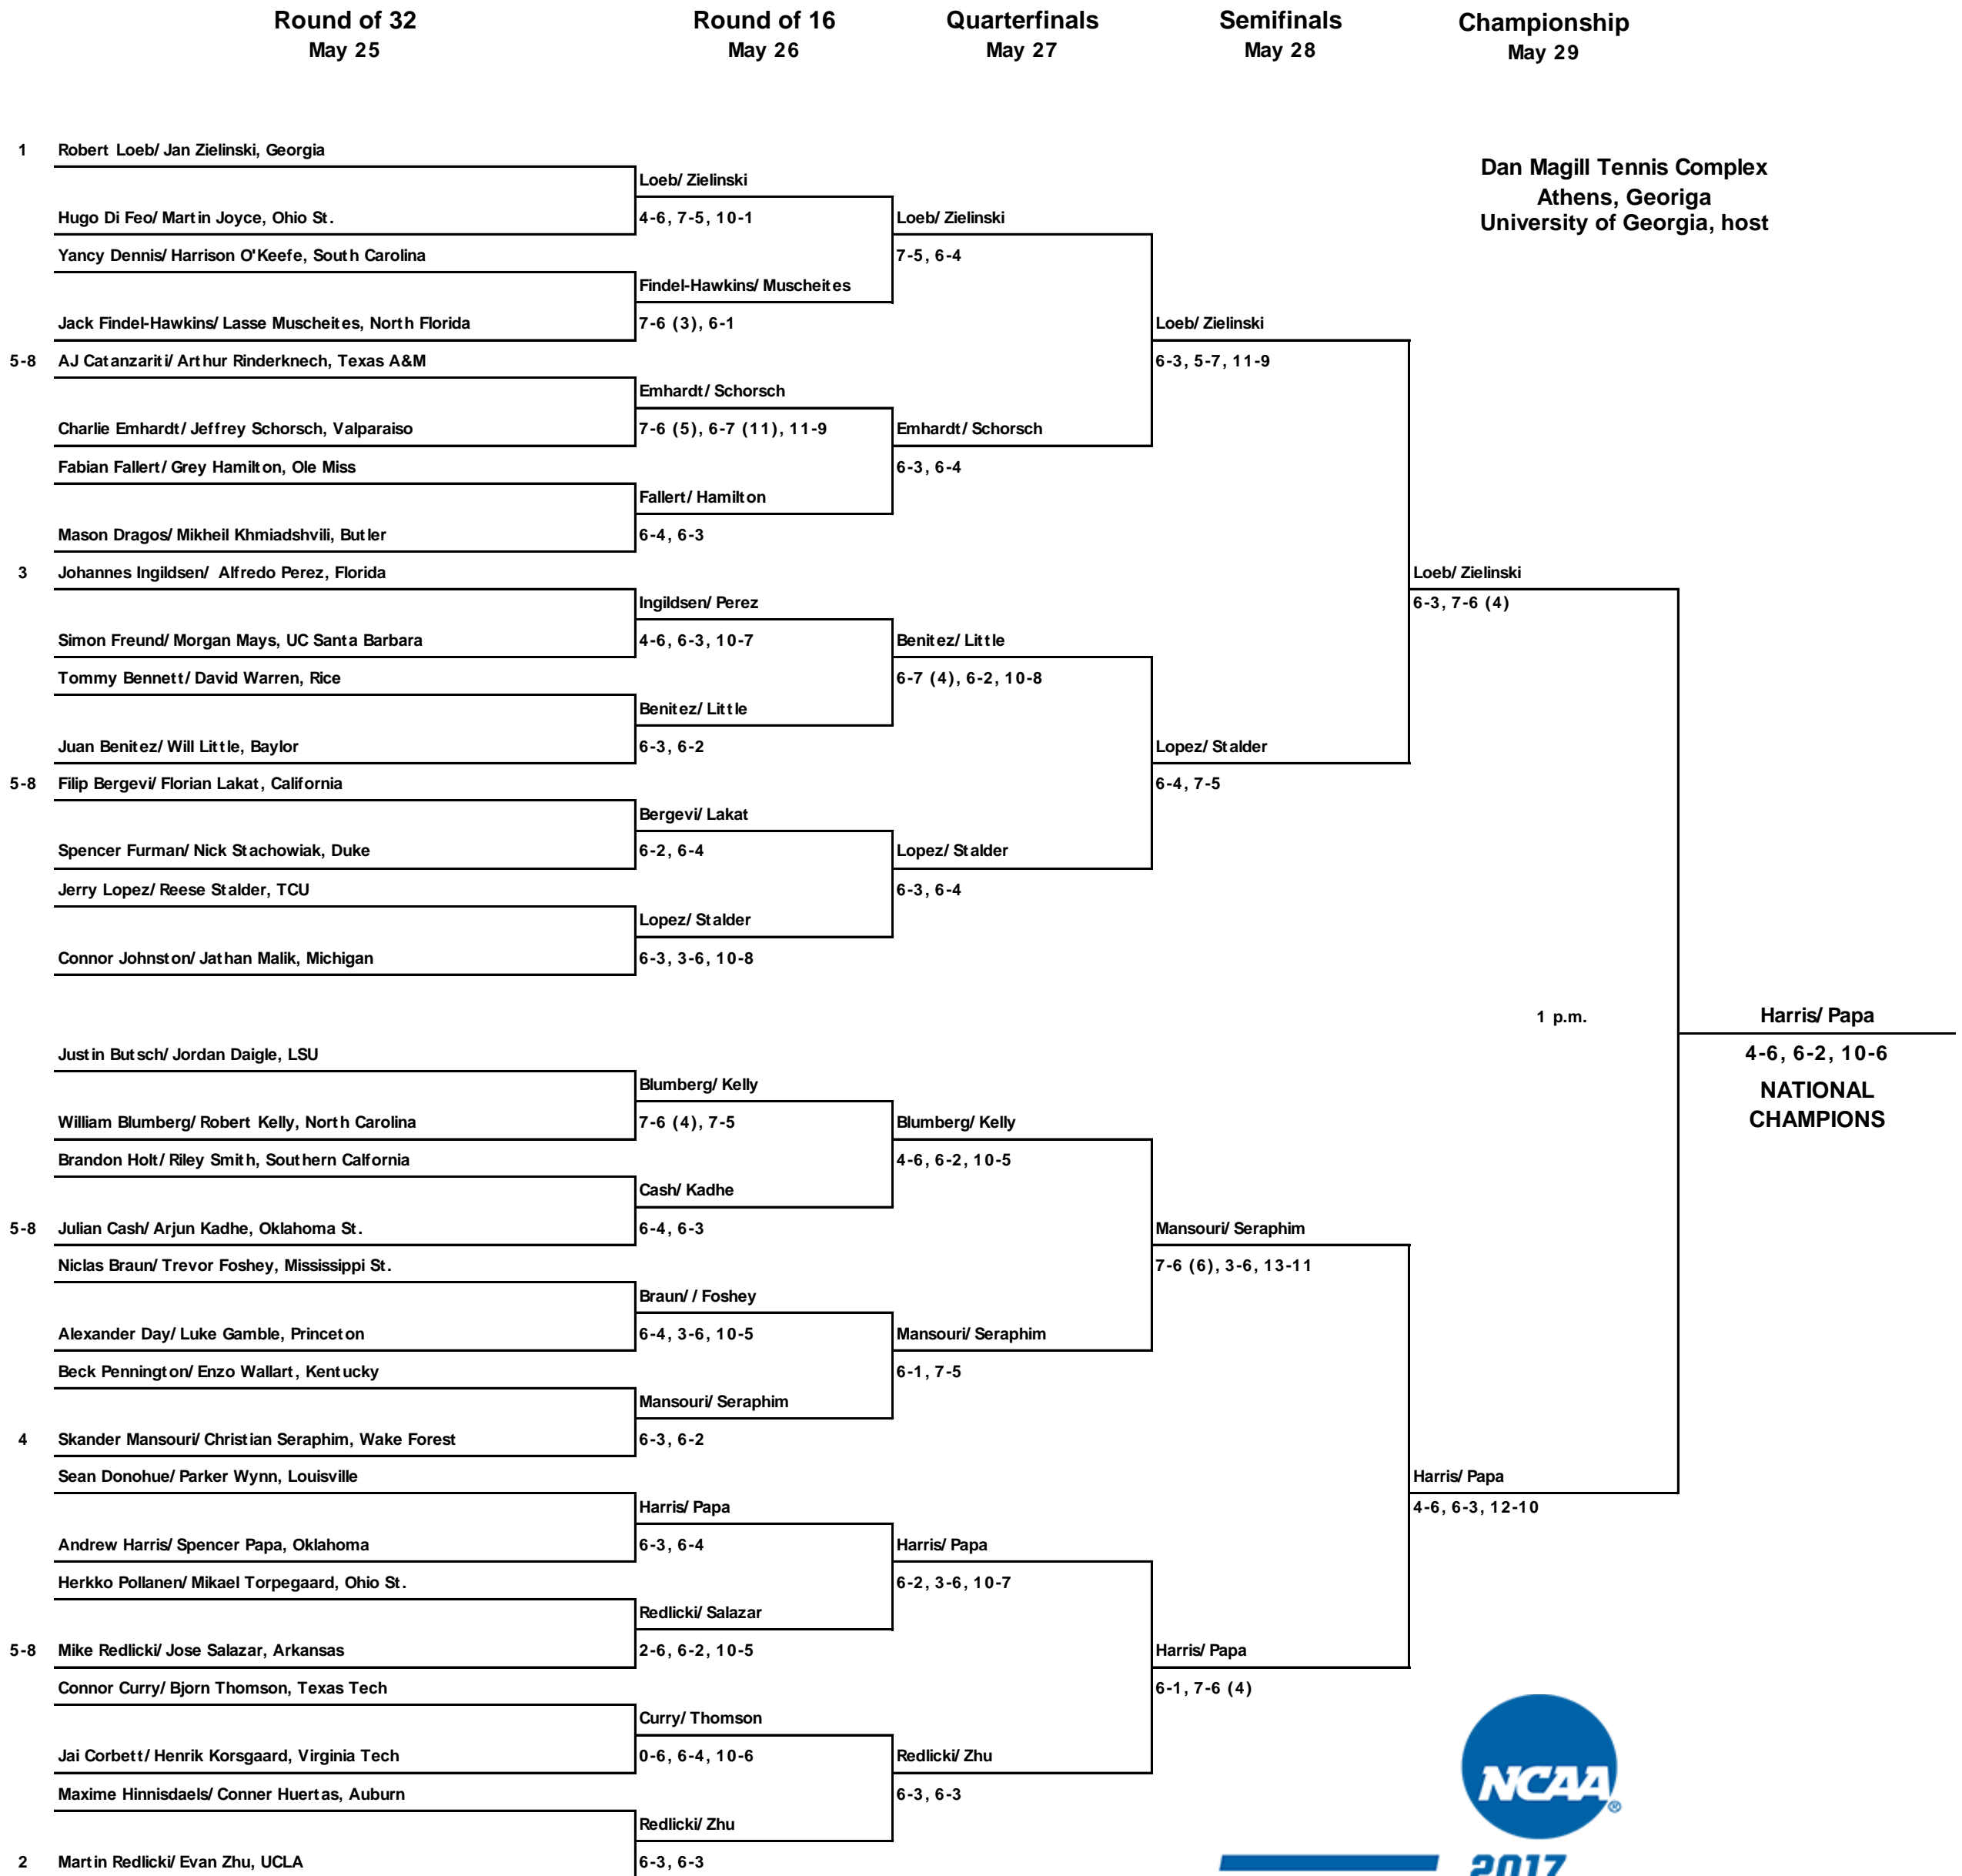

2017 NCAA Division I Men's Tennis Championship

Event: Doubles Championship

All times are Eastern time.
Information subject to change.