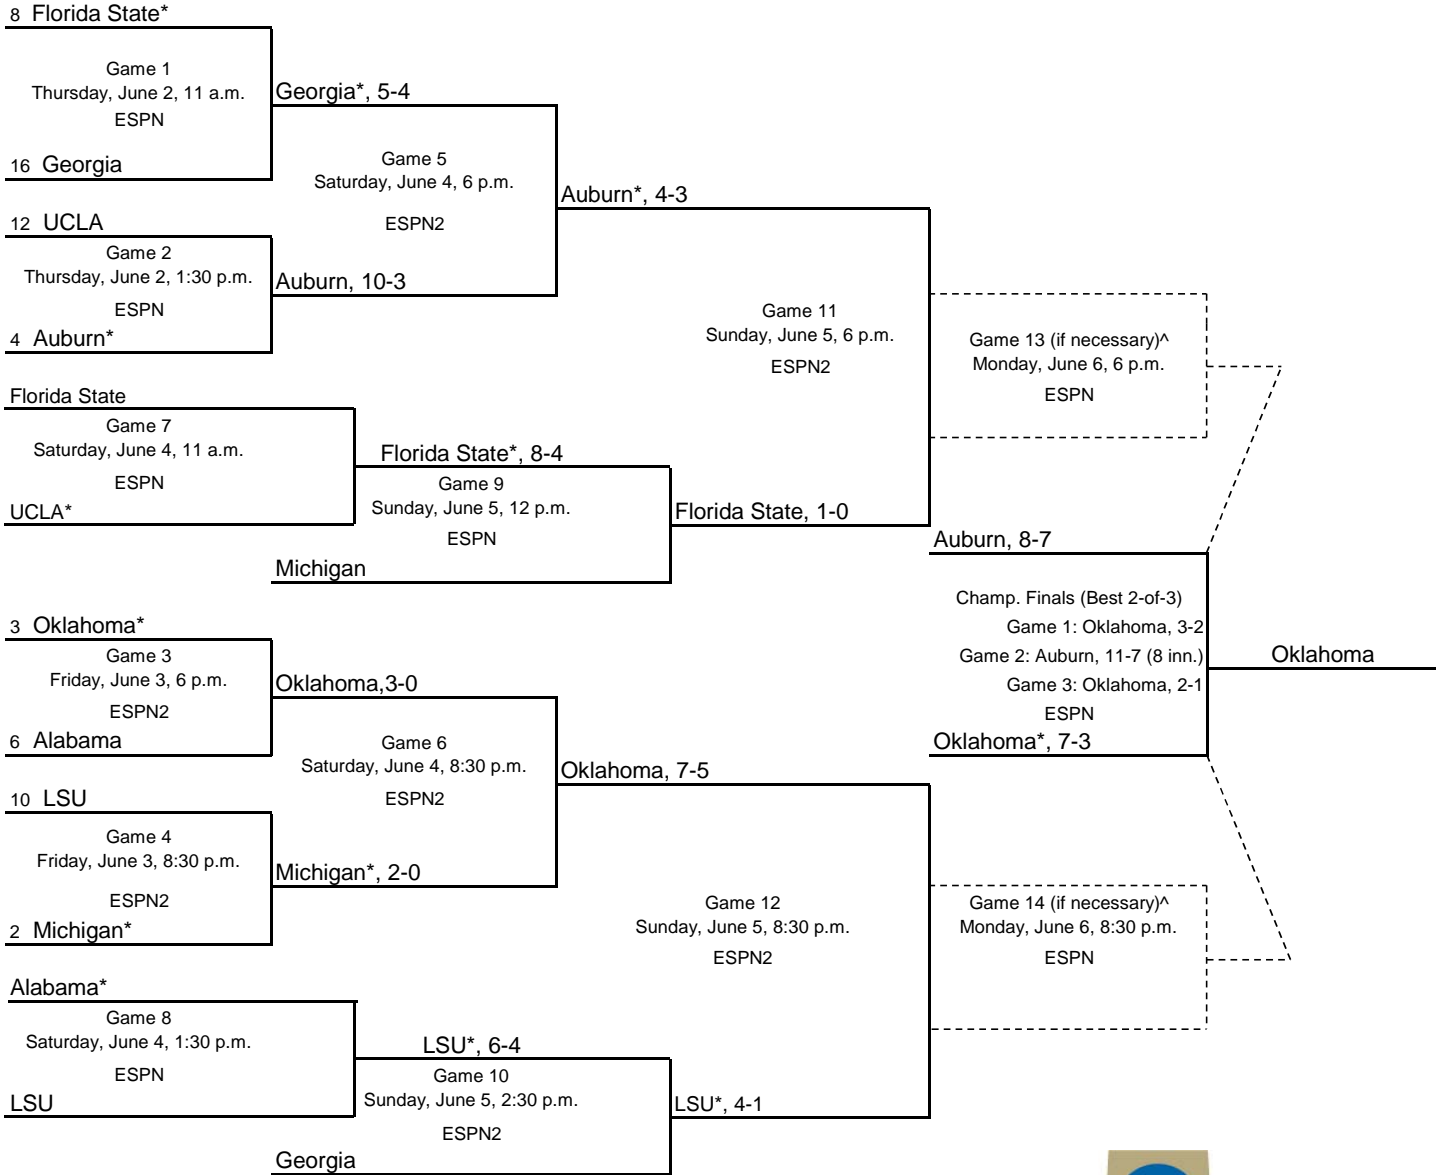

2016 NCAA Women's College World Series

* Denotes home team