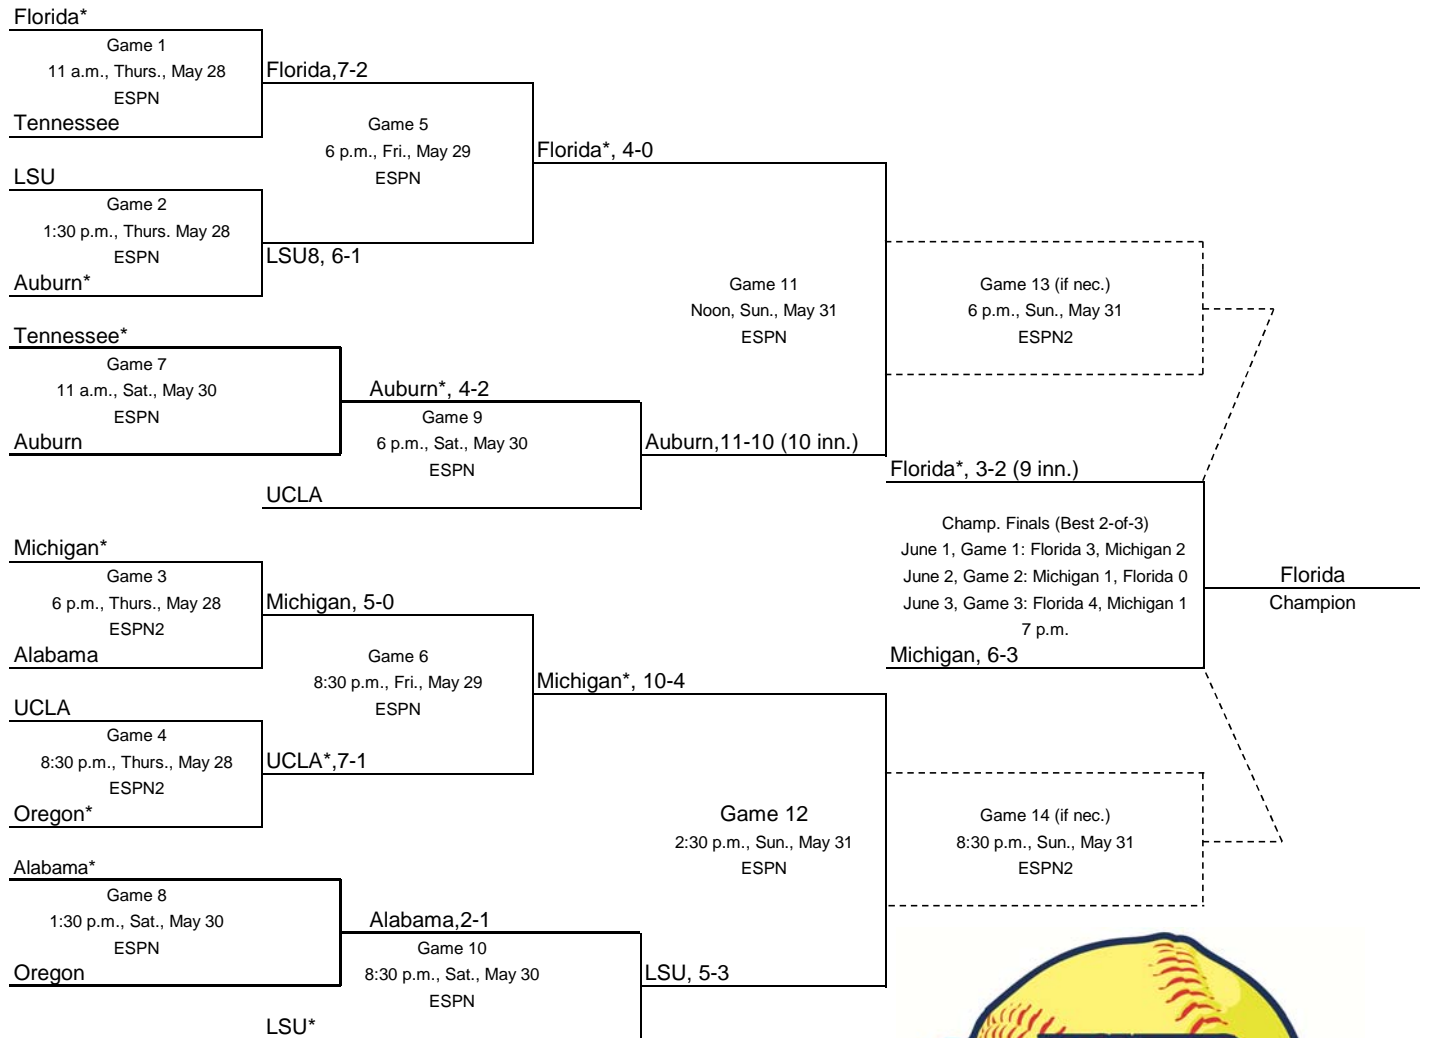

# 2015 NCAA Women's College World Series

**\*Home**

ALL TIMES LISTED ARE LOCAL (CENTRAL TIME)

\*Denotes home team

All broadcasts also available on WatchESPN

All game played at ASA Hall of Fame Stadium in Oklahoma City, Oklahoma.

**Bracket Notes:**

1. If the winner of Game 9 defeats the winner of Game 5, the Game 13 is necessary.
2. If the winner of Game 10 defeats the winner of Game 6, then Game 14 is necessary.
3. If only 1 if necessary game is needed, it will be played at 6 p.m. on Sunday.