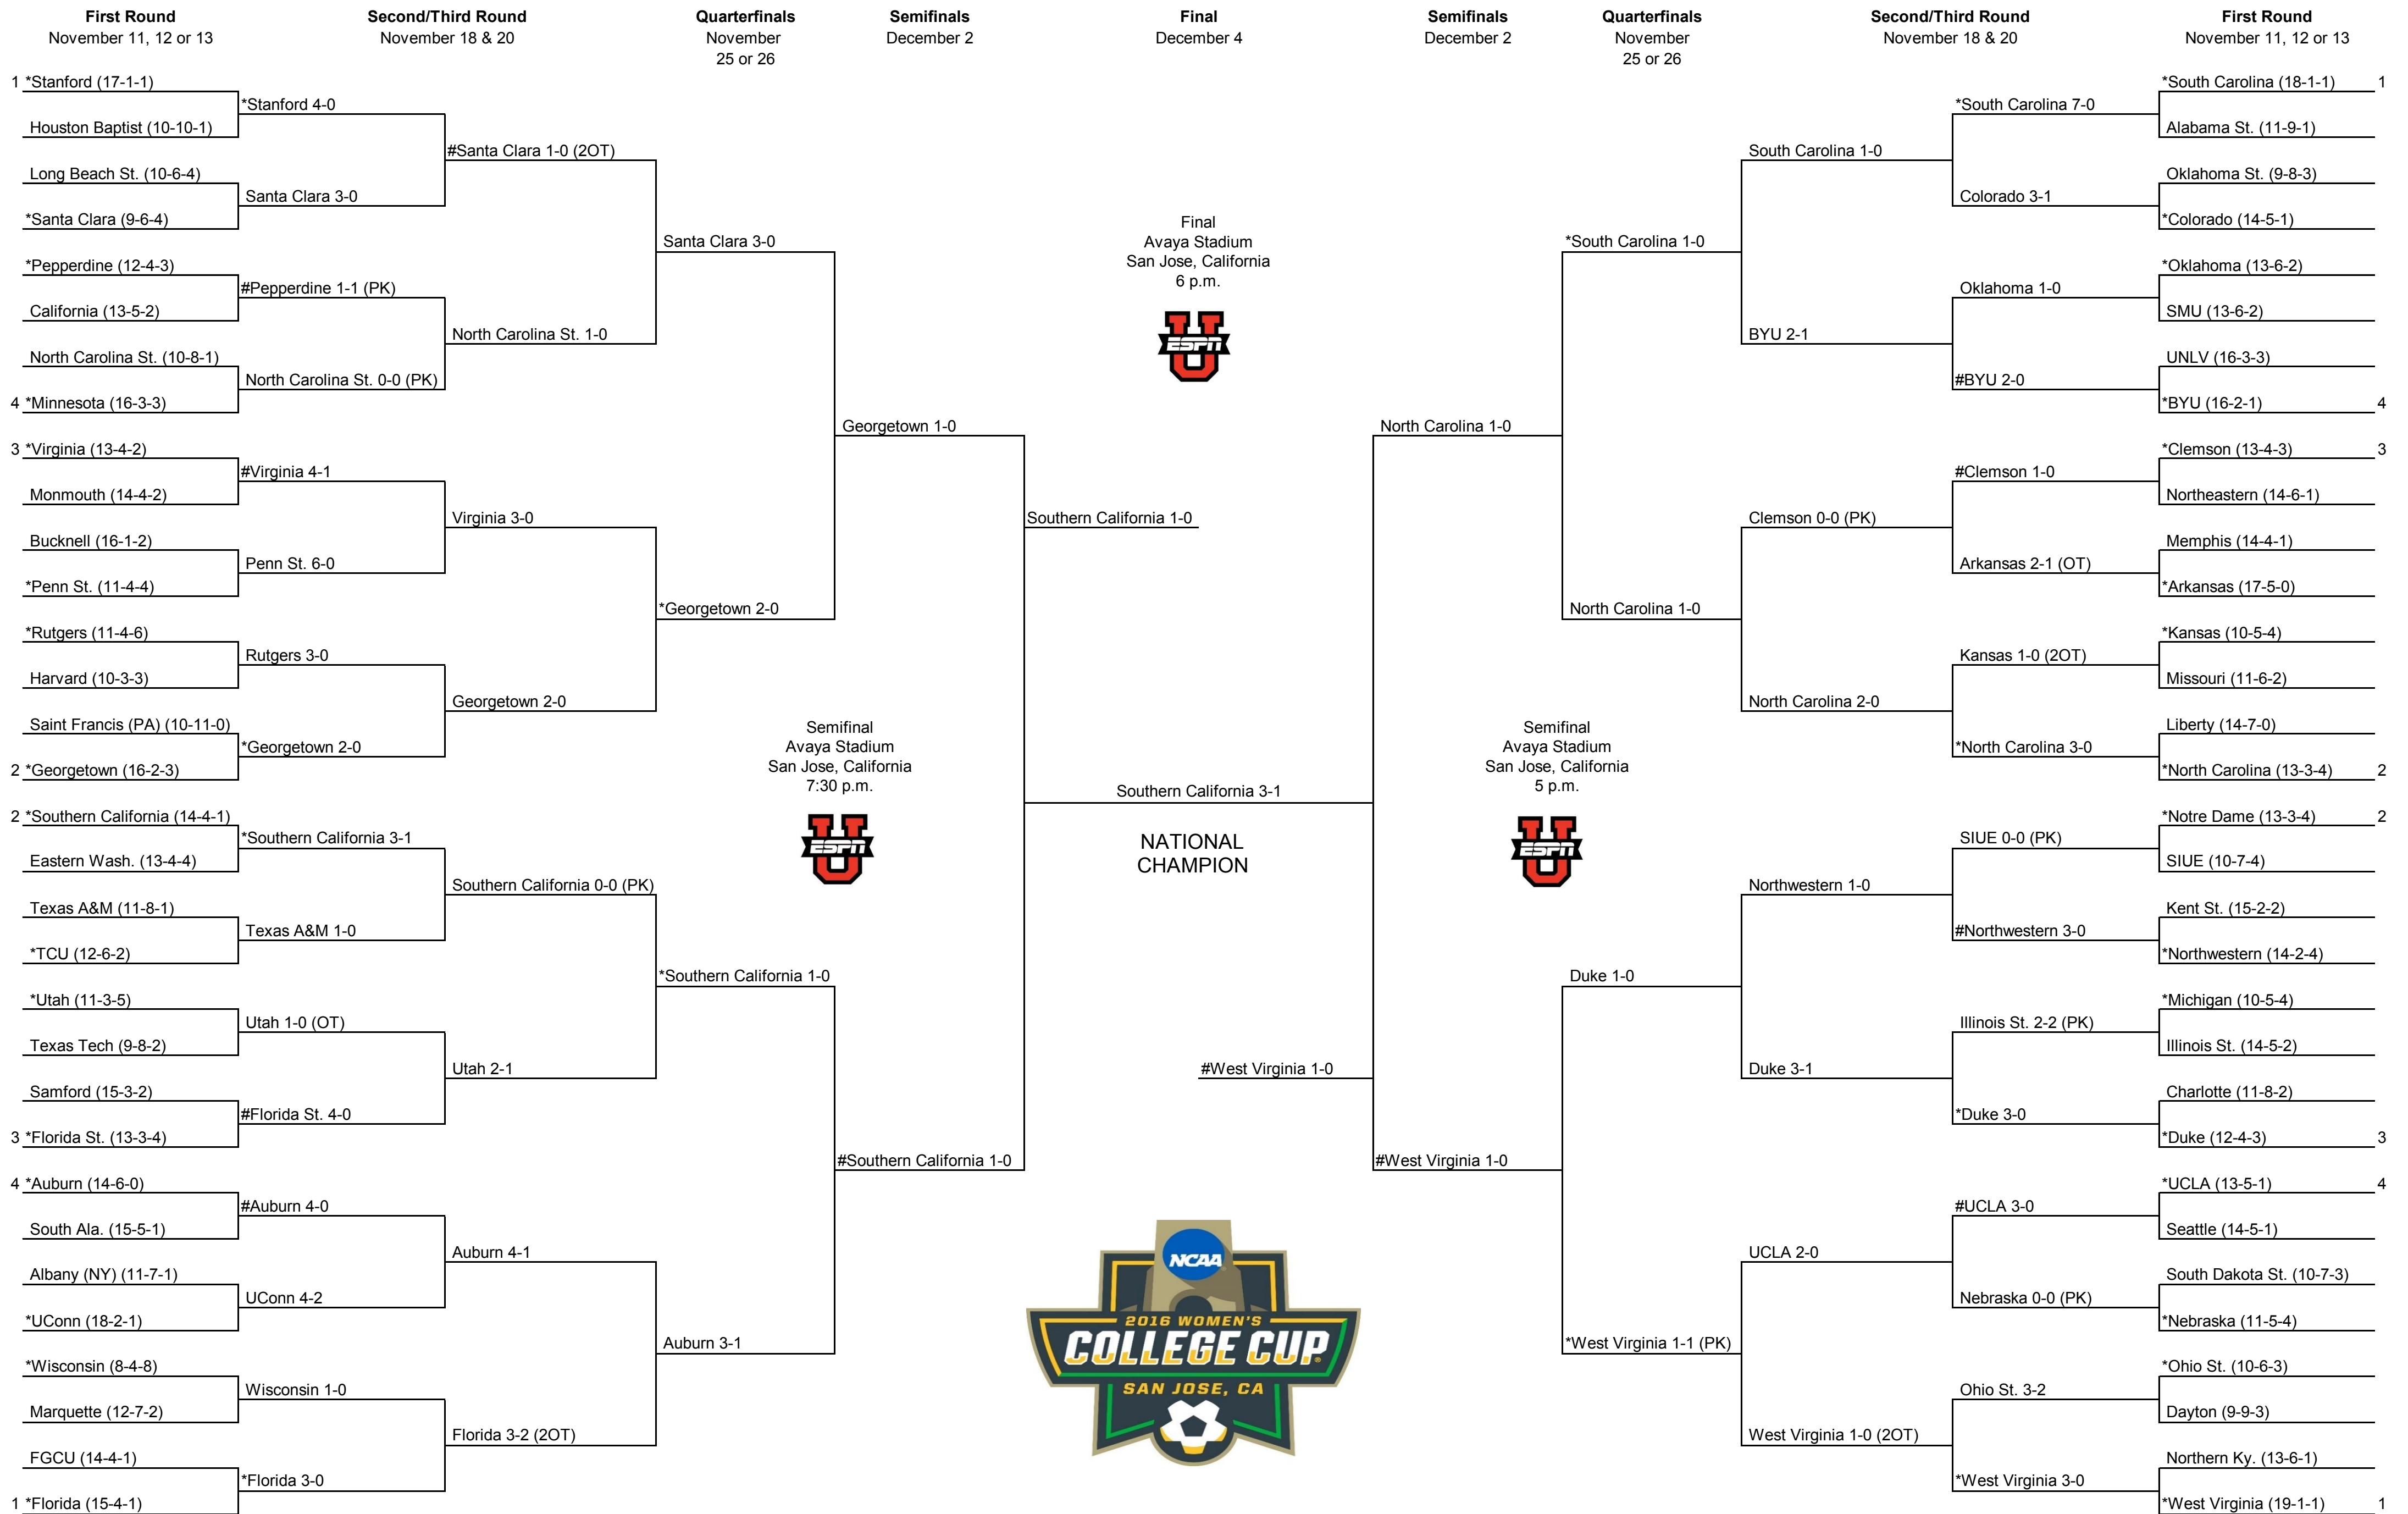

DIVISION I WOMEN'S NCAA SOCCER CHAMPIONSHIP

*Host institution for preliminary round games.
 #Home team if host not playing.
 All game times are Eastern standard time.
 Order of semifinal games determined after quarterfinal round games are completed.