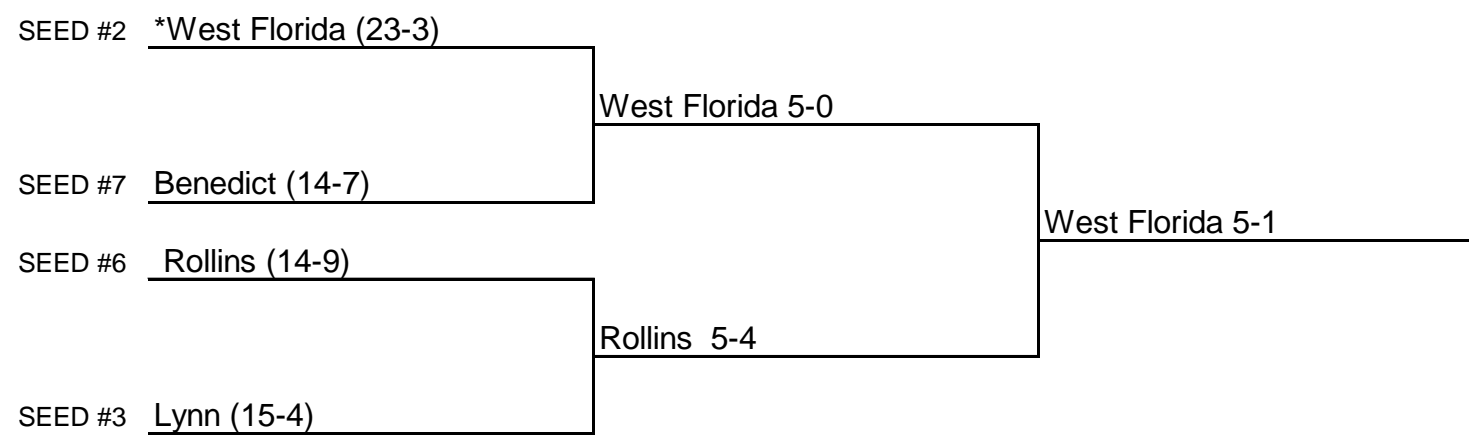

## South Central #2

May  
May 2, 3, 4 or 5

SEED #2 \*Western N.M. (11-9)

SEED #3 St. Edward's (10-7)

\* Host Institution  
All times are Eastern time.  
Information subject to change.

© 2014 National Collegiate Athletic Association. No commercial use without the NCAA's written permission.  
The NCAA opposes all forms of sports wagering.

# 2015 NCAA Division II Men's Tennis Championship

South Region #1  
Day One  
May 3

Day Two  
May 4

\* Host Institution  
All times are Eastern time.  
Information subject to change.

© 2014 National Collegiate Athletic Association. No commercial use without the NCAA's written permission.  
The NCAA opposes all forms of sports wagering.

# 2015 NCAA Division II Men's Tennis Championship

South Region #2  
Day One  
May 2

Day Two  
May 3

\* Host Institution  
All times are Eastern time.  
Information subject to change.

© 2014 National Collegiate Athletic Association. No commercial use without the NCAA's written permission.  
The NCAA opposes all forms of sports wagering.