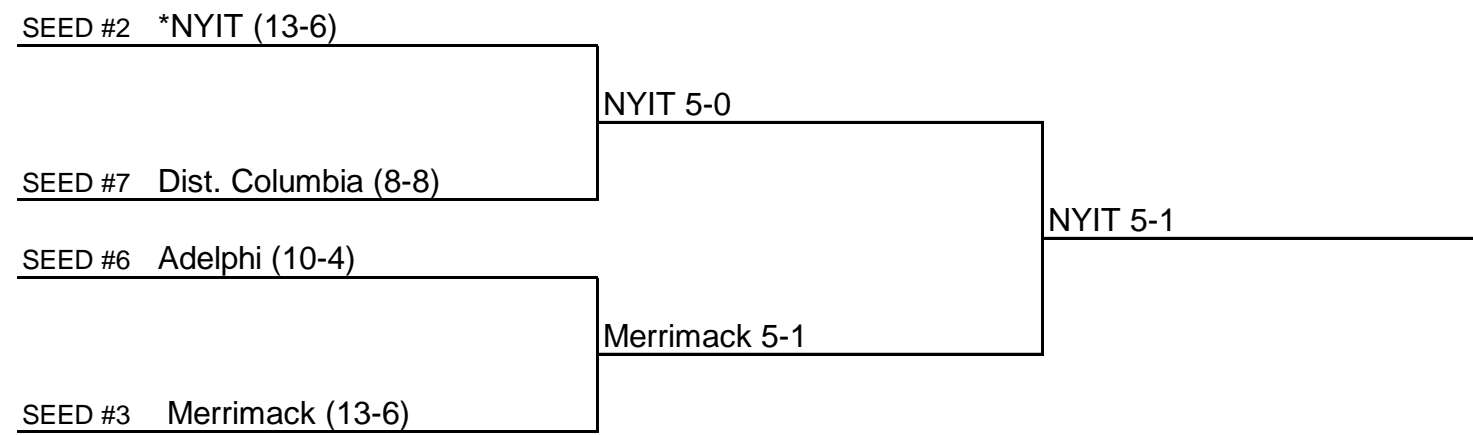

2015 NCAA Division II Men's Tennis Championship

East Region #2
Day One
2-May

Day Two
3-May

* Host Institution
All times are Eastern time.
Information subject to change.

© 2014 National Collegiate Athletic Association. No commercial use without the NCAA's written permission.
The NCAA opposes all forms of sports wagering.