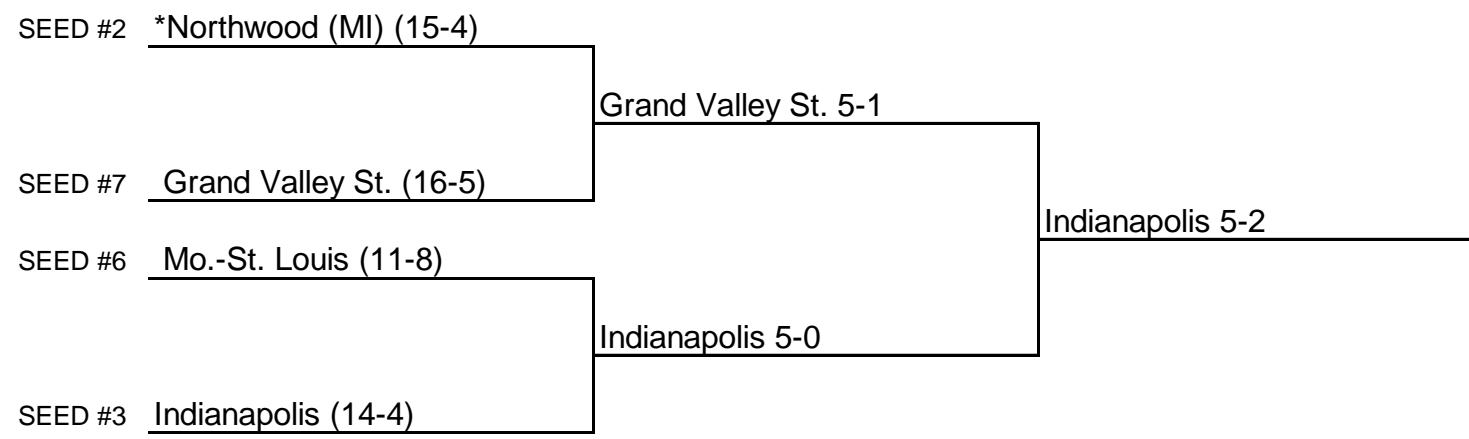

# 2015 NCAA Division II Men's Tennis Championship

Midwest Region #1  
Day One  
May 2

Day 2  
May 3

\* Host Institution  
All times are Eastern time.  
Information subject to change.

© 2014 National Collegiate Athletic Association. No commercial use without the NCAA's written permission.  
The NCAA opposes all forms of sports wagering.

# 2015 NCAA Division II Men's Tennis Championship

**Midwest Region #2**  
**Day One**  
May 2

**Day Two**  
May 3

\* Host Institution  
All times are Eastern time.  
Information subject to change.

© 2014 National Collegiate Athletic Association. No commercial use without the NCAA's written permission.  
The NCAA opposes all forms of sports wagering.