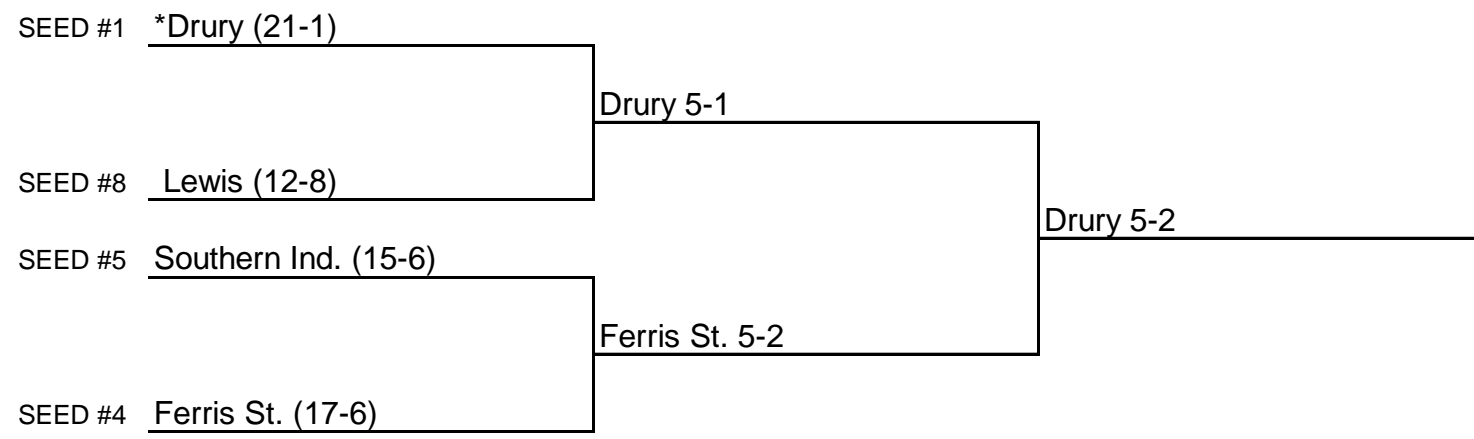

2015 NCAA Division II Men's Tennis Championship

Midwest Region #1
Day One
May 2

Day 2
May 3

* Host Institution
All times are Eastern time.
Information subject to change.

© 2014 National Collegiate Athletic Association. No commercial use without the NCAA's written permission.
The NCAA opposes all forms of sports wagering.