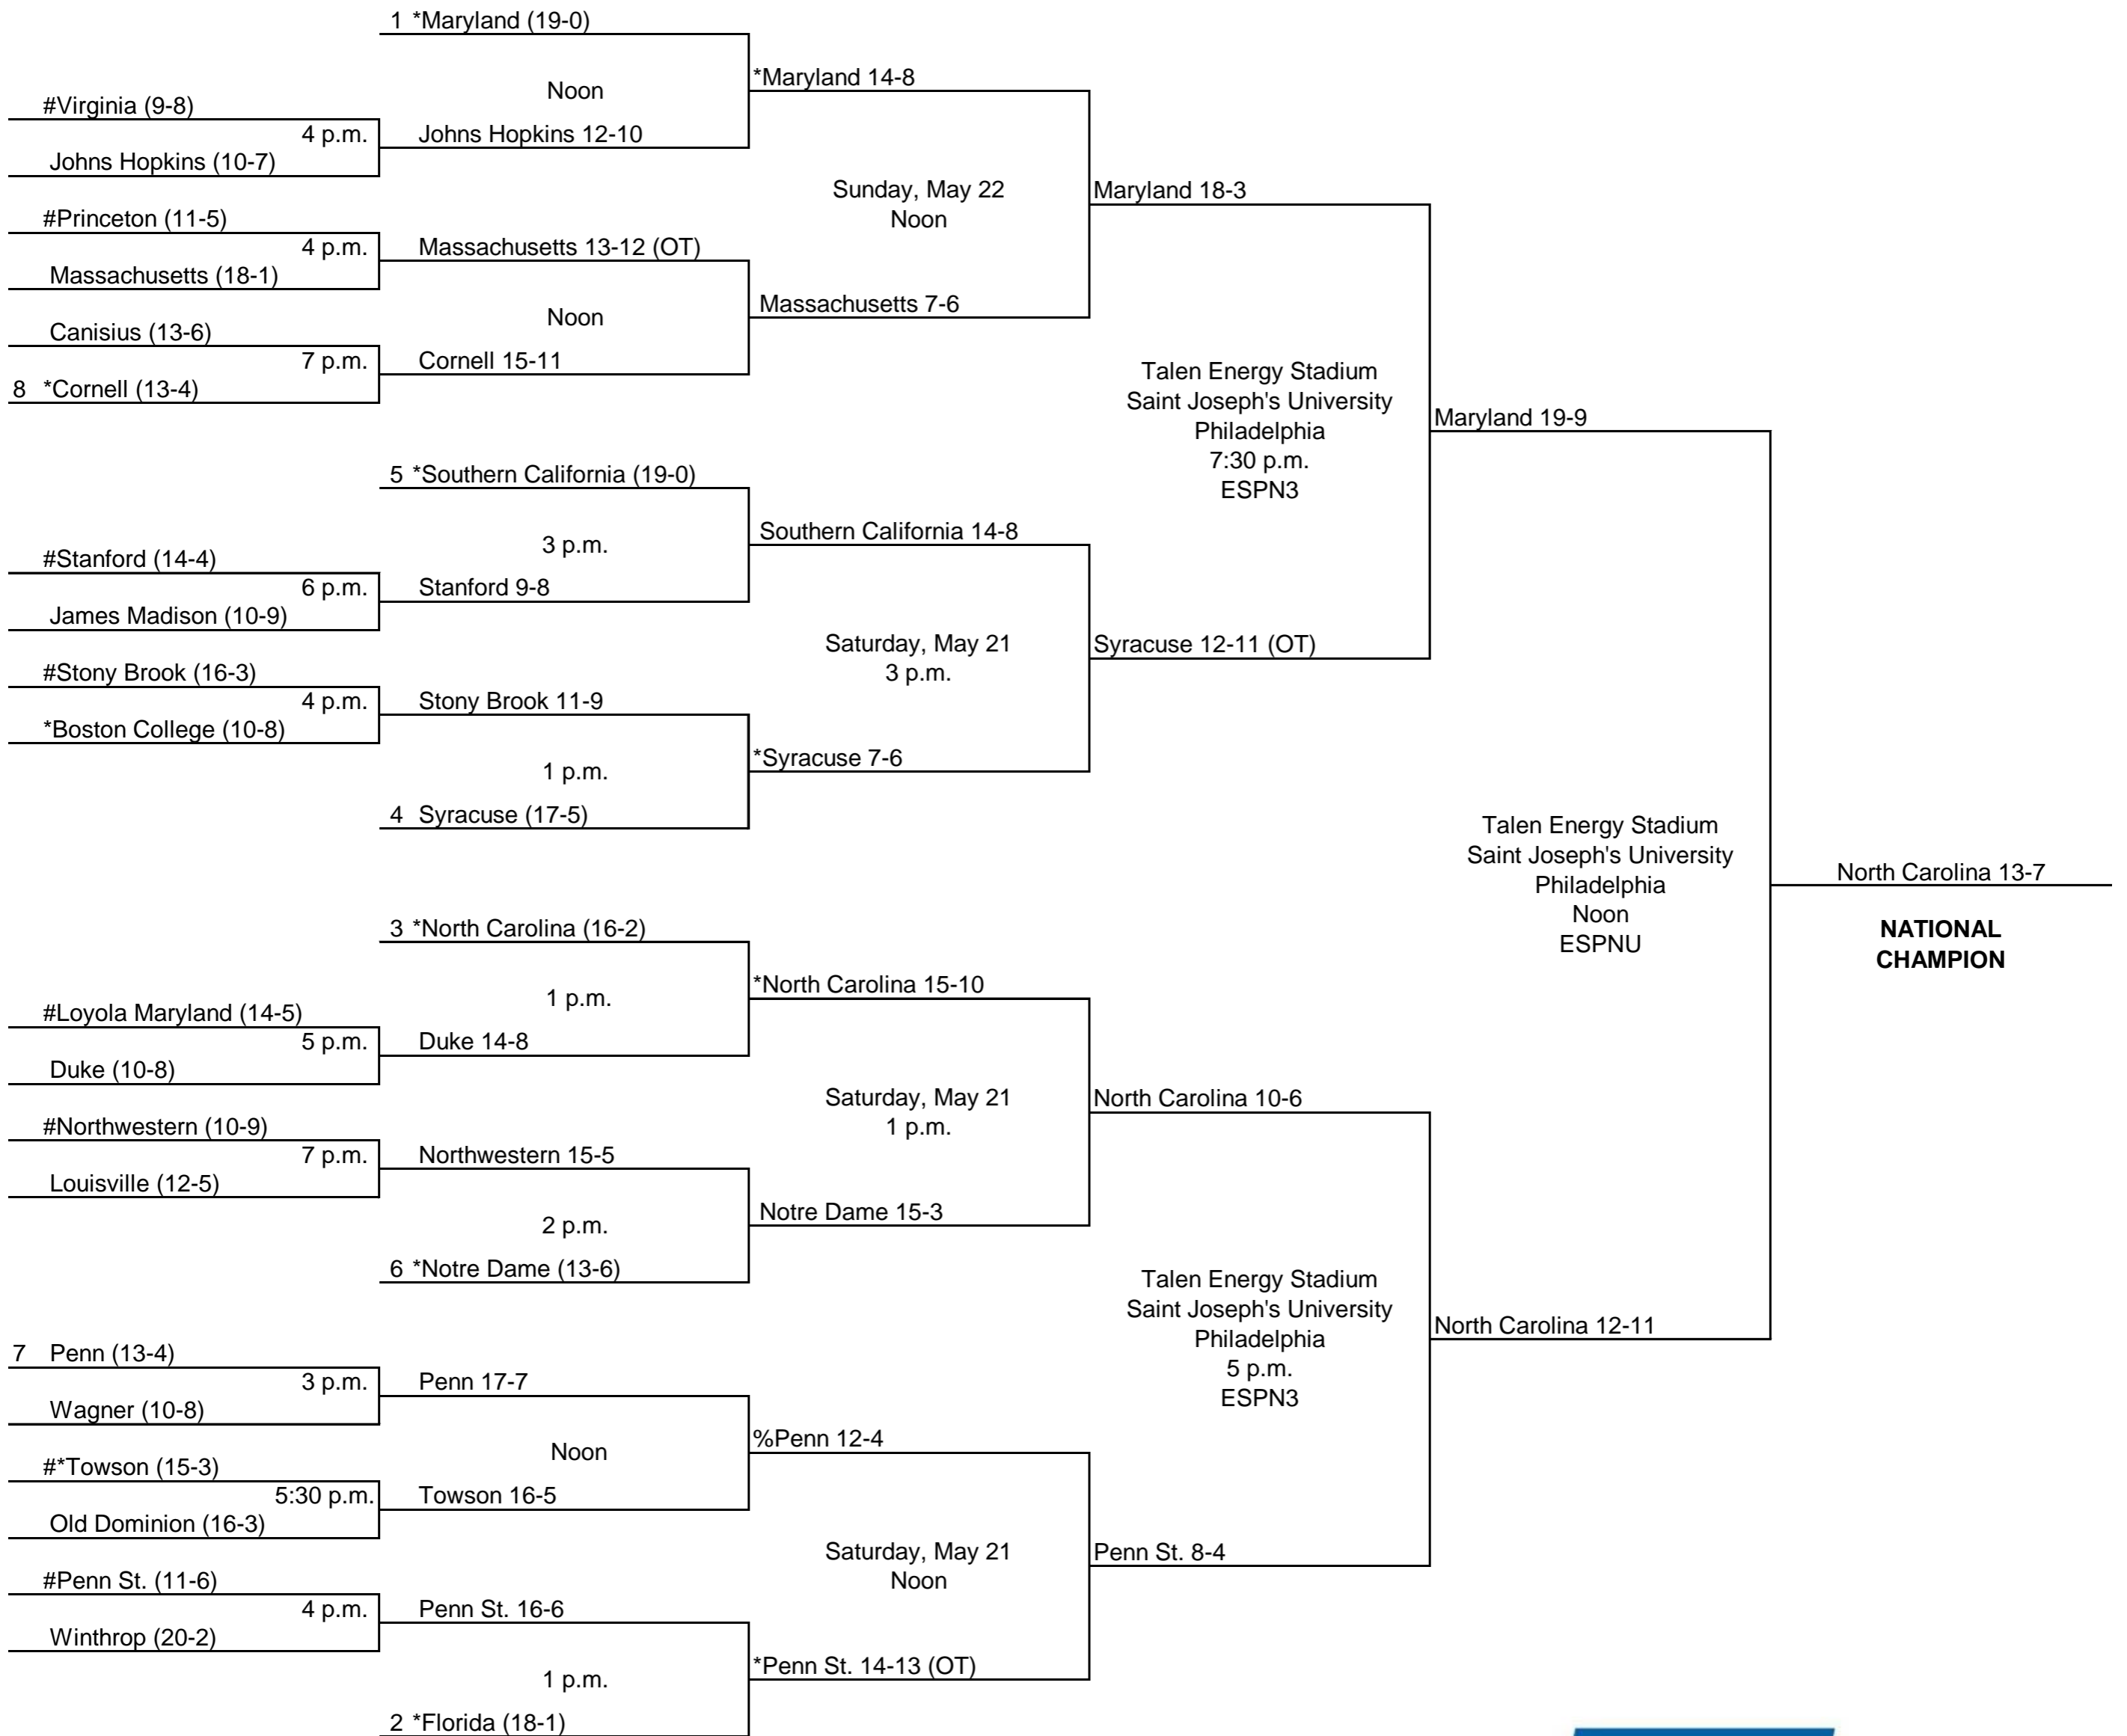

# 2016 NCAA Division I Women's Lacrosse Championship

**First Round**  
May 13

**Second Round**  
May 15

**Quarterfinals**  
May 21 or 22

**Semifinals**  
May 27

**Championship**  
May 29

\* Host Institution  
 # Home team in the non-seeded game  
 % Home team if highest seed, but not hosting  
 ^ Four teams at site of seven and eight seeds  
 First- and second-round games held at the same site:  
 \*\*Three teams at the host sites of the top-6 seeds  
 \*\*Four teams at the host sites of the seven and eight seeds  
 First- and second-round games played Friday and Sunday.