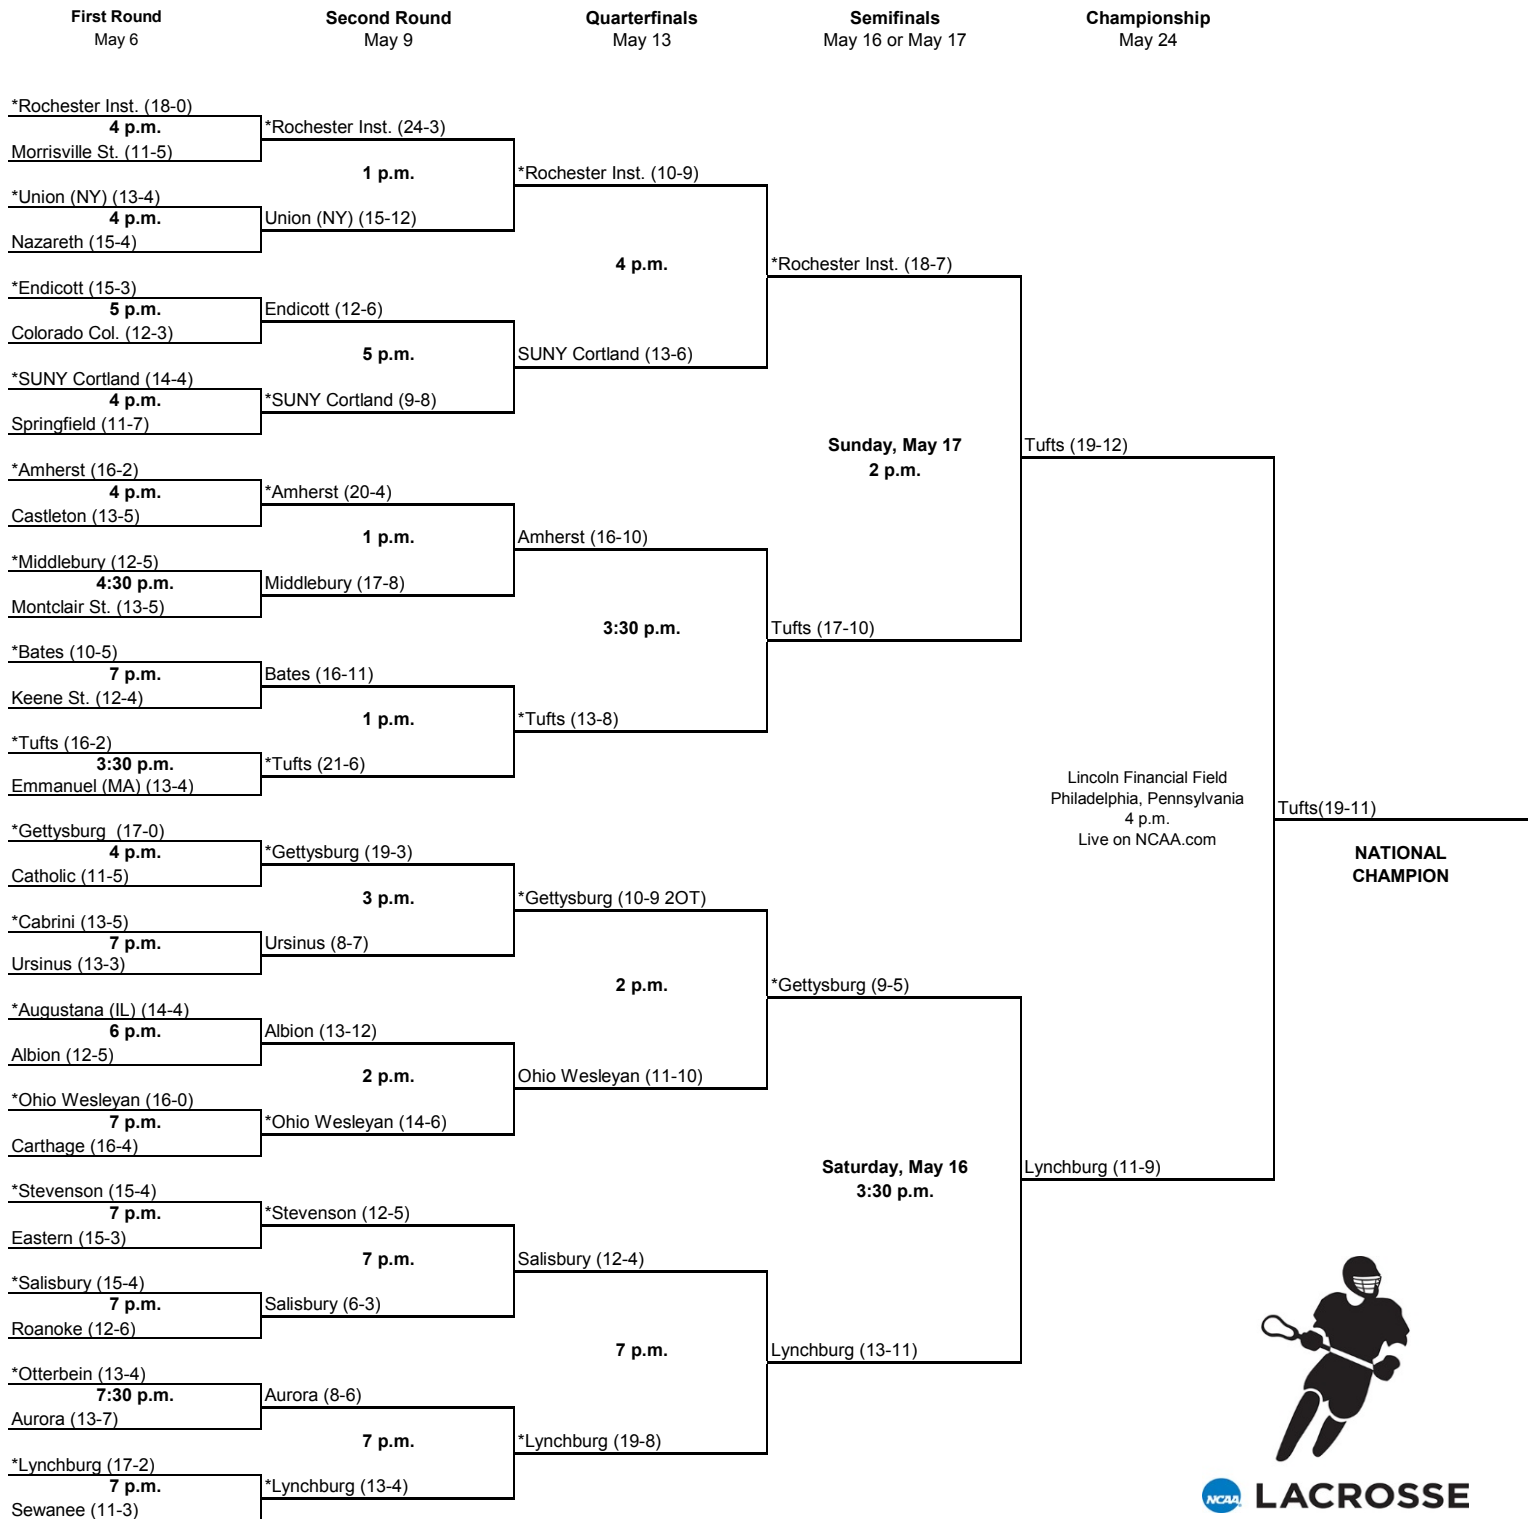

2015 NCAA Division III Men's Lacrosse Championship

* Host Institution
 All times are Eastern time.
 Information subject to change.