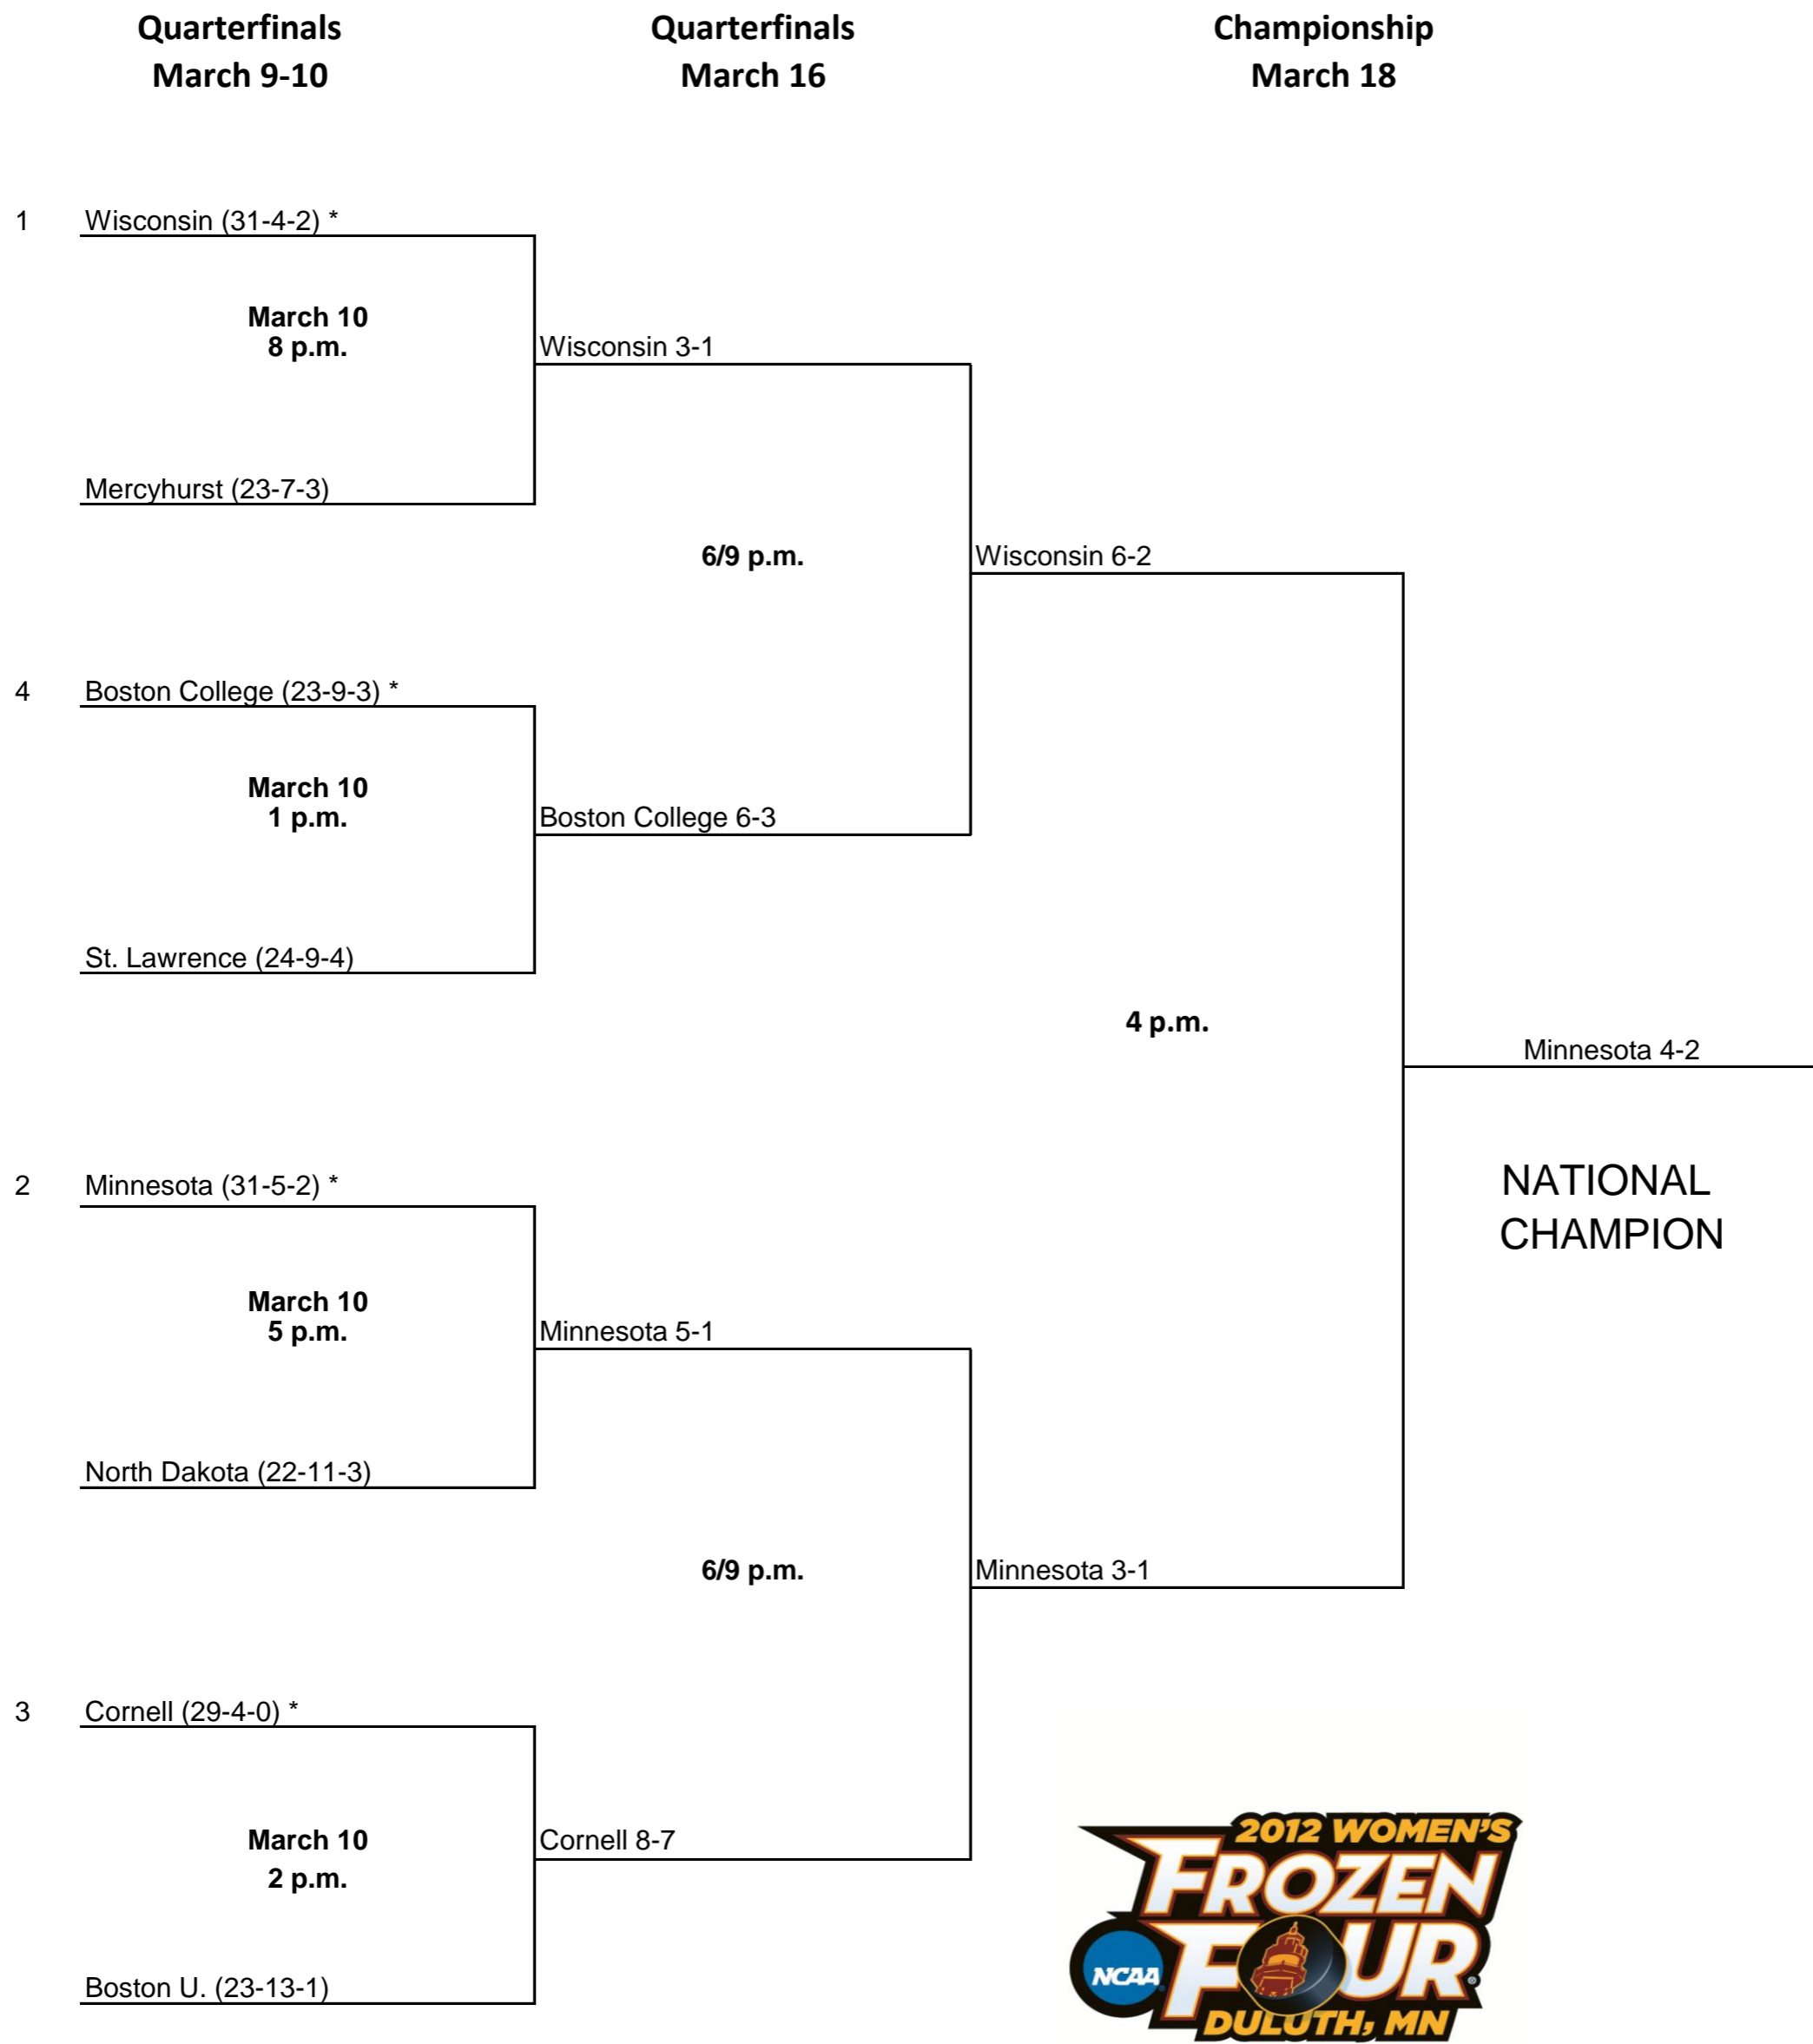

## ICE HOCKEY CHAMPIONSHIP

Note: All game times are Eastern and subject to change.

\* Denotes host institution.