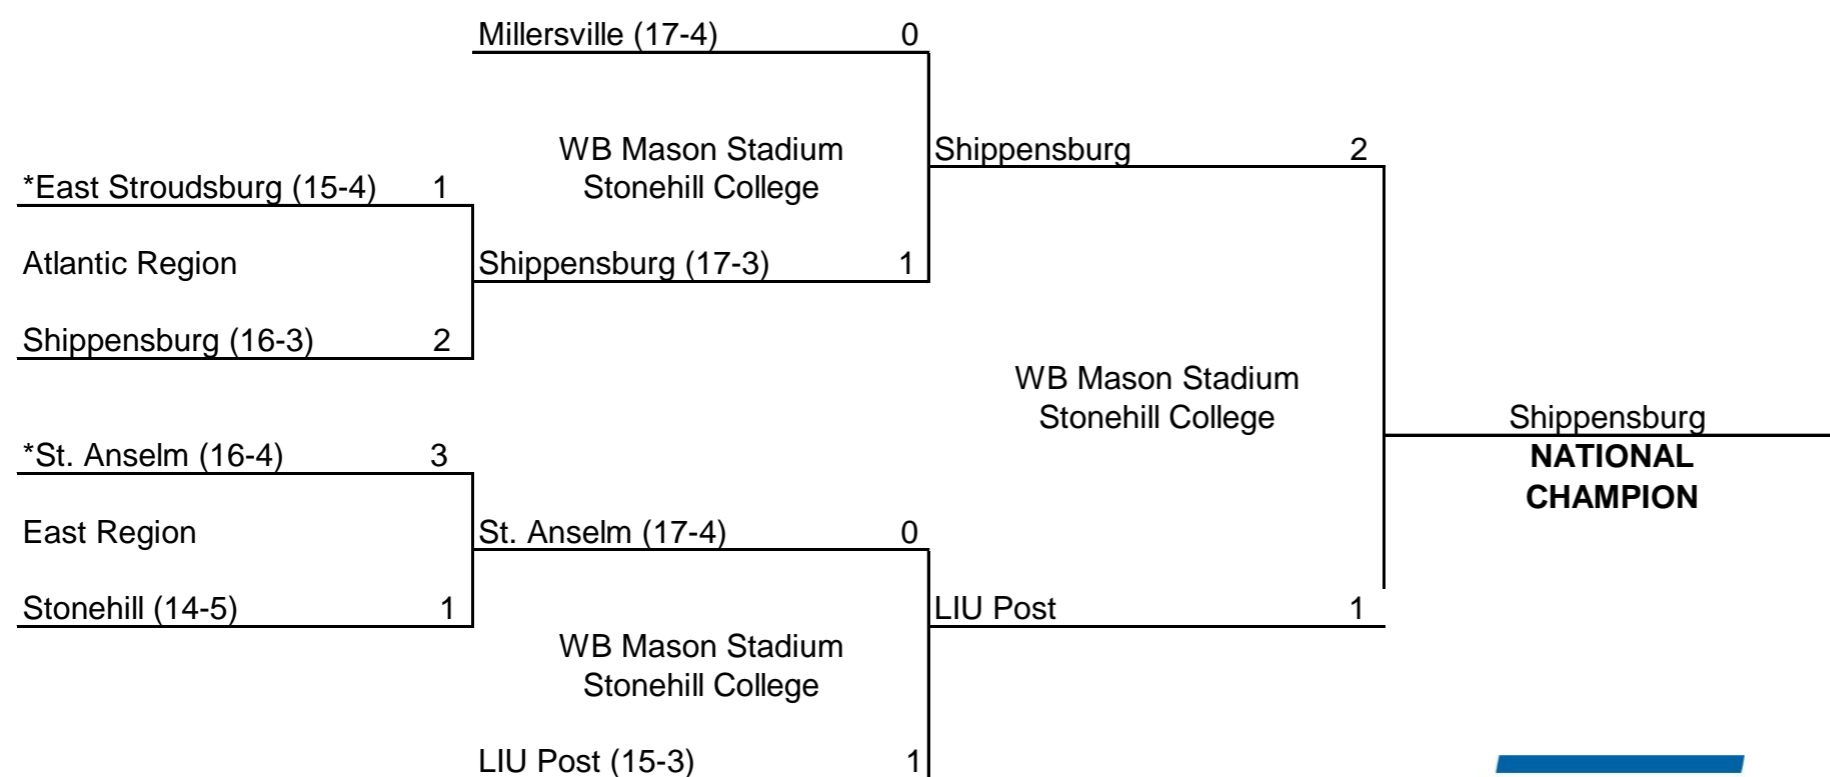

2016 NCAA Division II Field Hockey Championship

First Round
November 12

Semifinals
November 18

Championship
November 20

* Host Designated Sites.
 Atlantic Region: 1 p.m.
 East Region: 1 p.m.
 Semifinals: 2 and 5 p.m.
 Championship: 1 p.m.