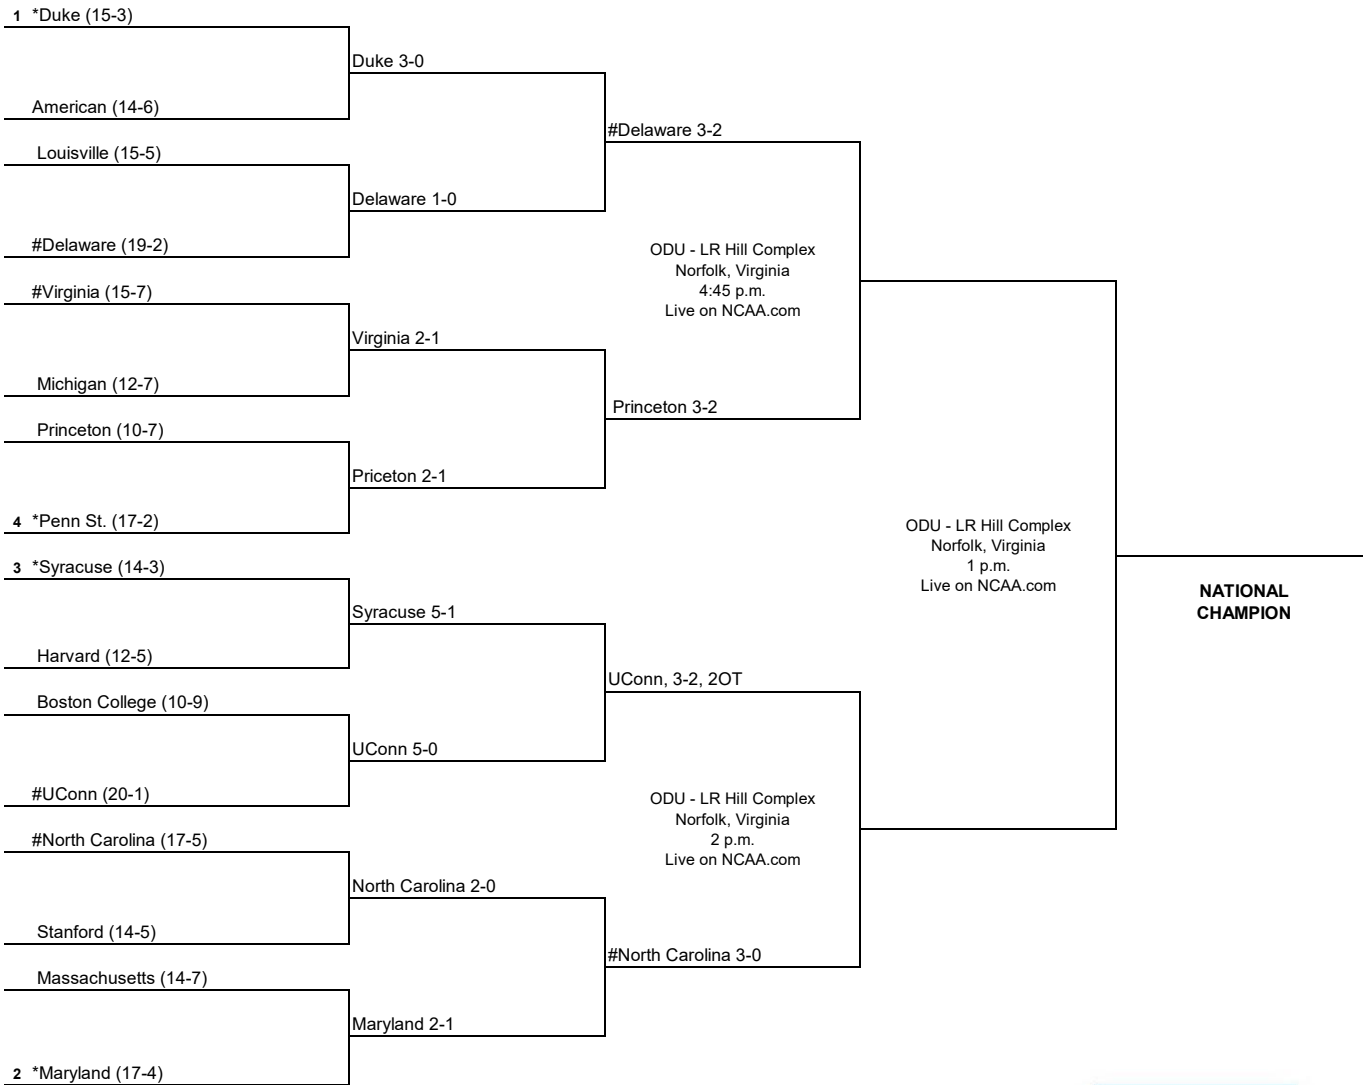

2016 NCAA Division I Field Hockey Championship

First Round
November 12

Second Round
November 13

Semifinals
November 18

Championship
November 20

* Host Institution for first- and second-round games
Home team is the seeded team in the seeded game
Home team in the non-seeded game

Game times for first-round games:
11:30 a.m. for seeded games
2 p.m. for non-seeded games

All times are Eastern time.
Information subject to change.