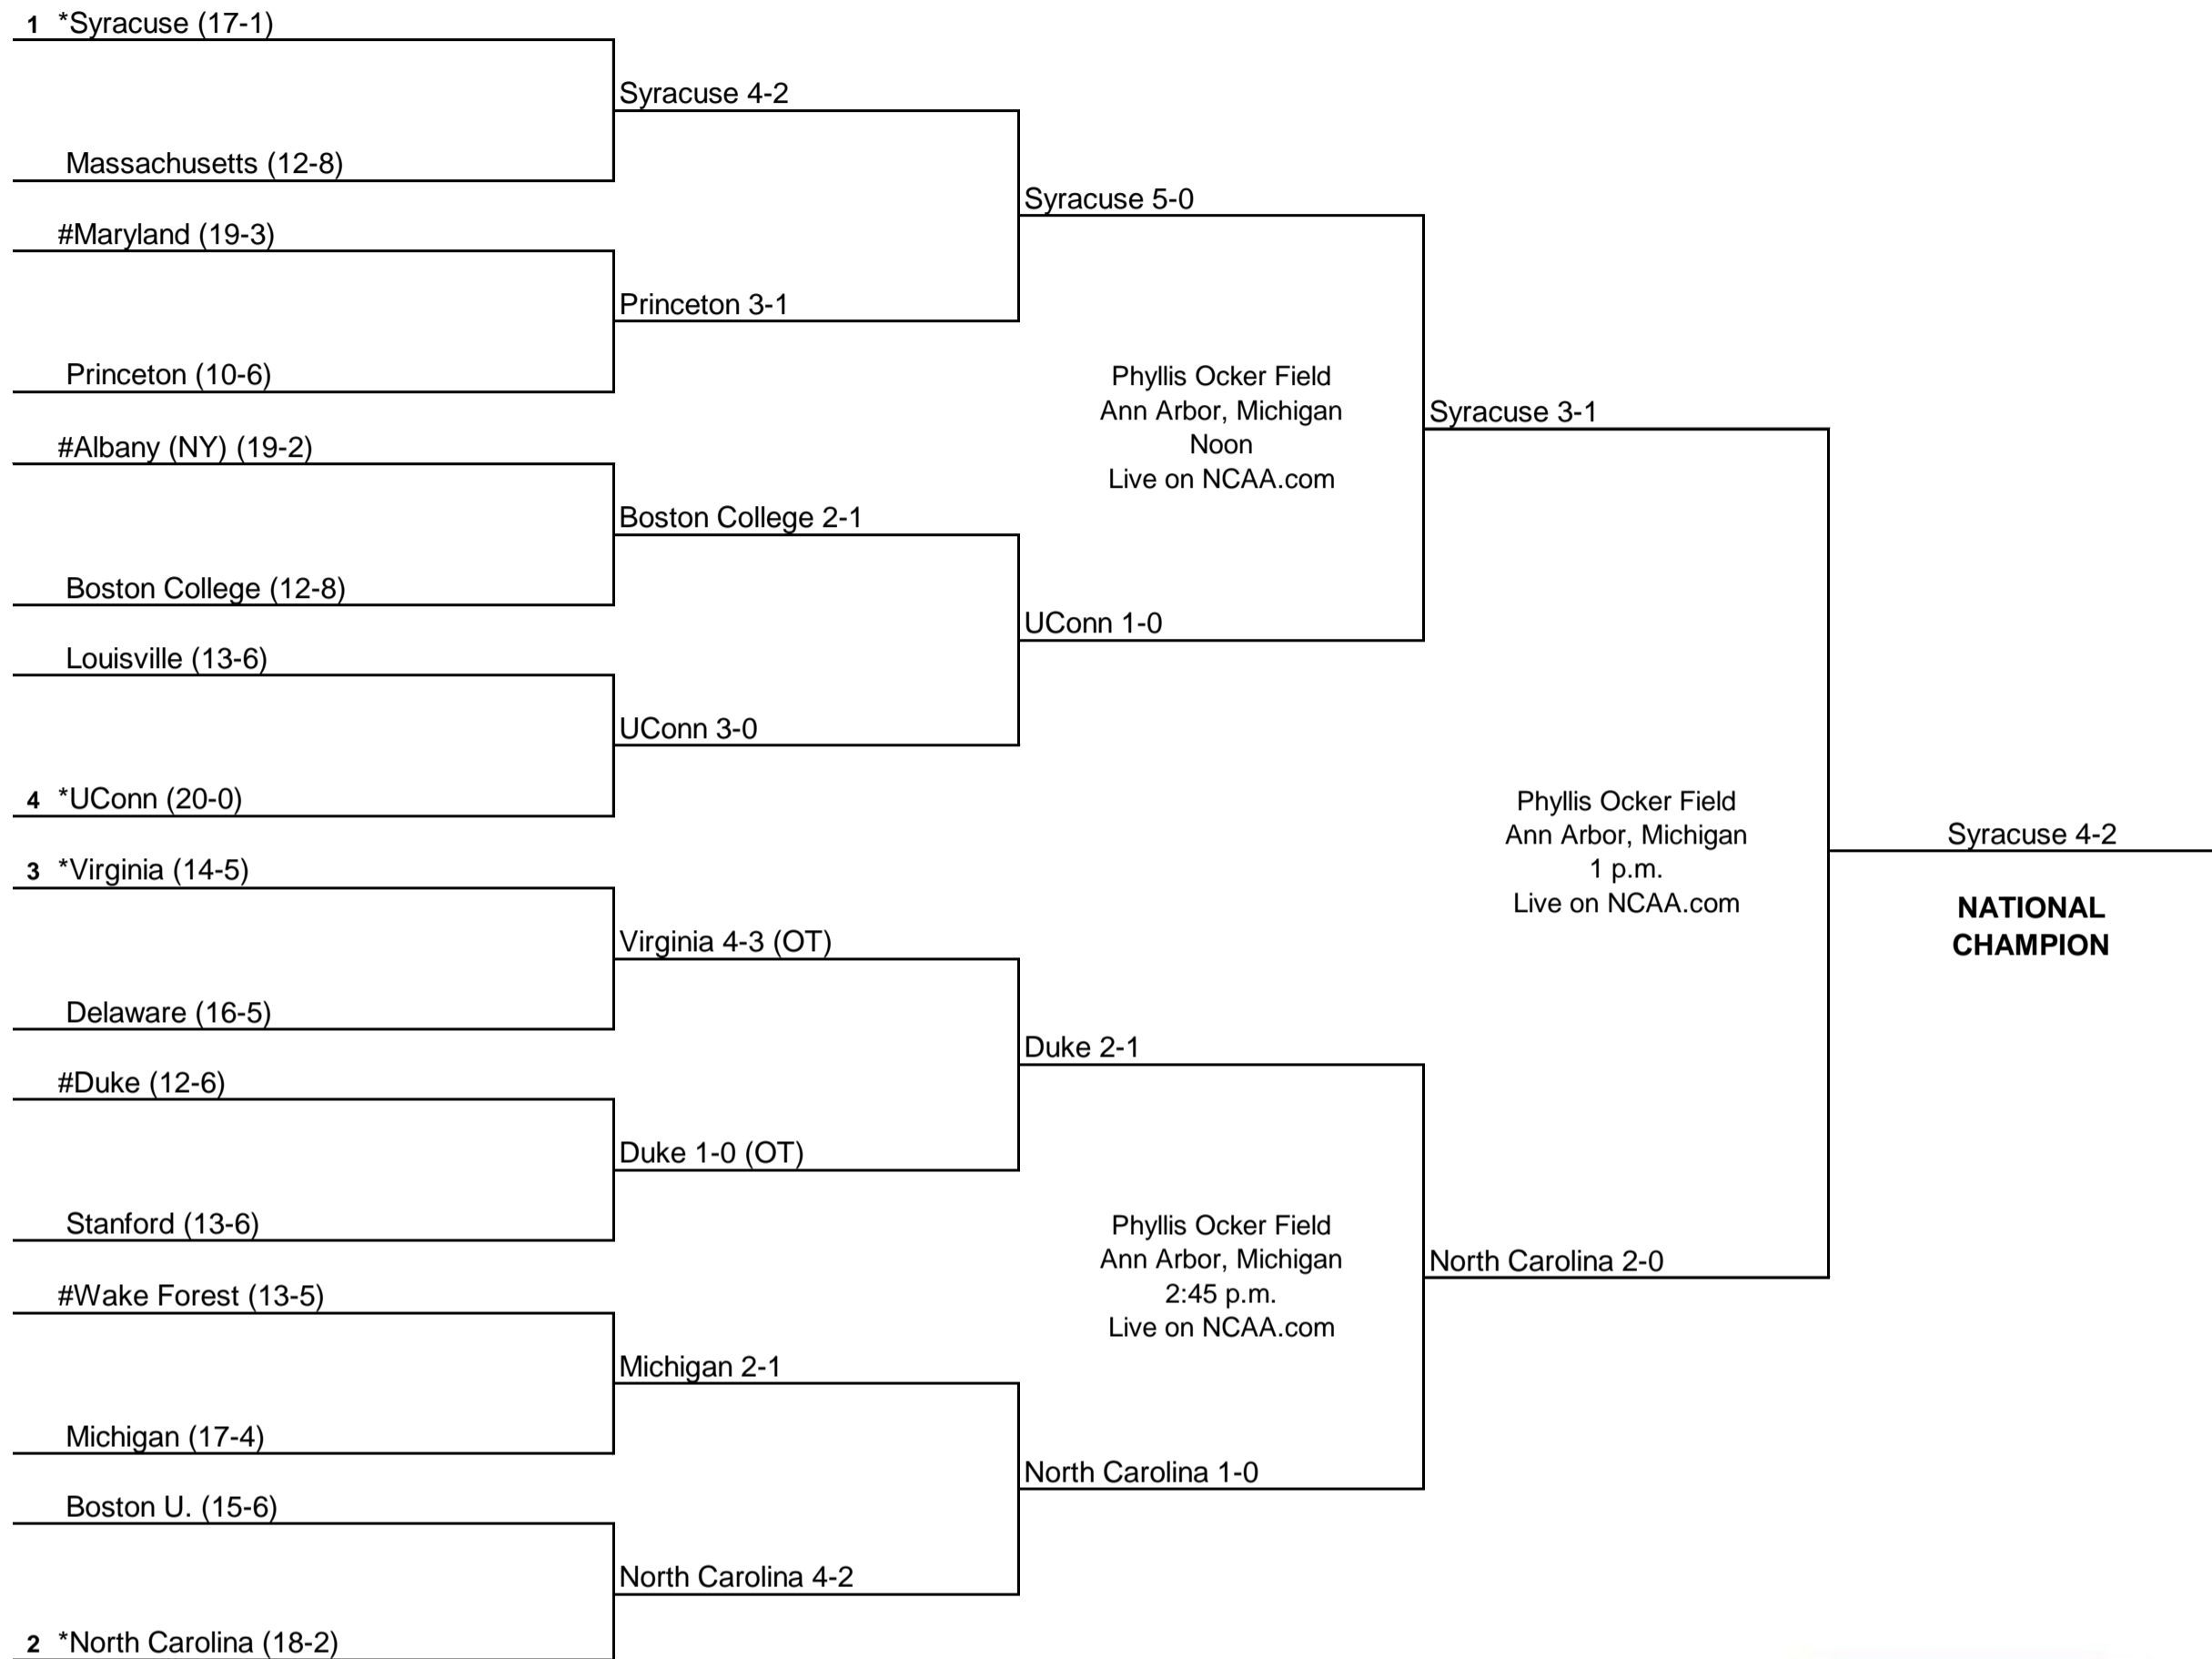

# 2015 NCAA Division I Field Hockey Championship

**First Round**  
November 14

**Second Round**  
November 15

**Semifinals**  
November 20

**Championship**  
November 22

\* Host Institution for first- and second-round games  
 \*\* Host Institution for play-in game  
 Home team is the seeded team in the seeded game  
 # Home team in the non-seeded game

Game times for first-round games:  
 11:30 a.m. for seeded games  
 2 p.m. for non-seeded games

All times are Eastern time.  
 Information subject to change.

© 2015 National Collegiate Athletic Association. No commercial use without the NCAA's written permission.  
 The NCAA opposes all forms of sports wagering.