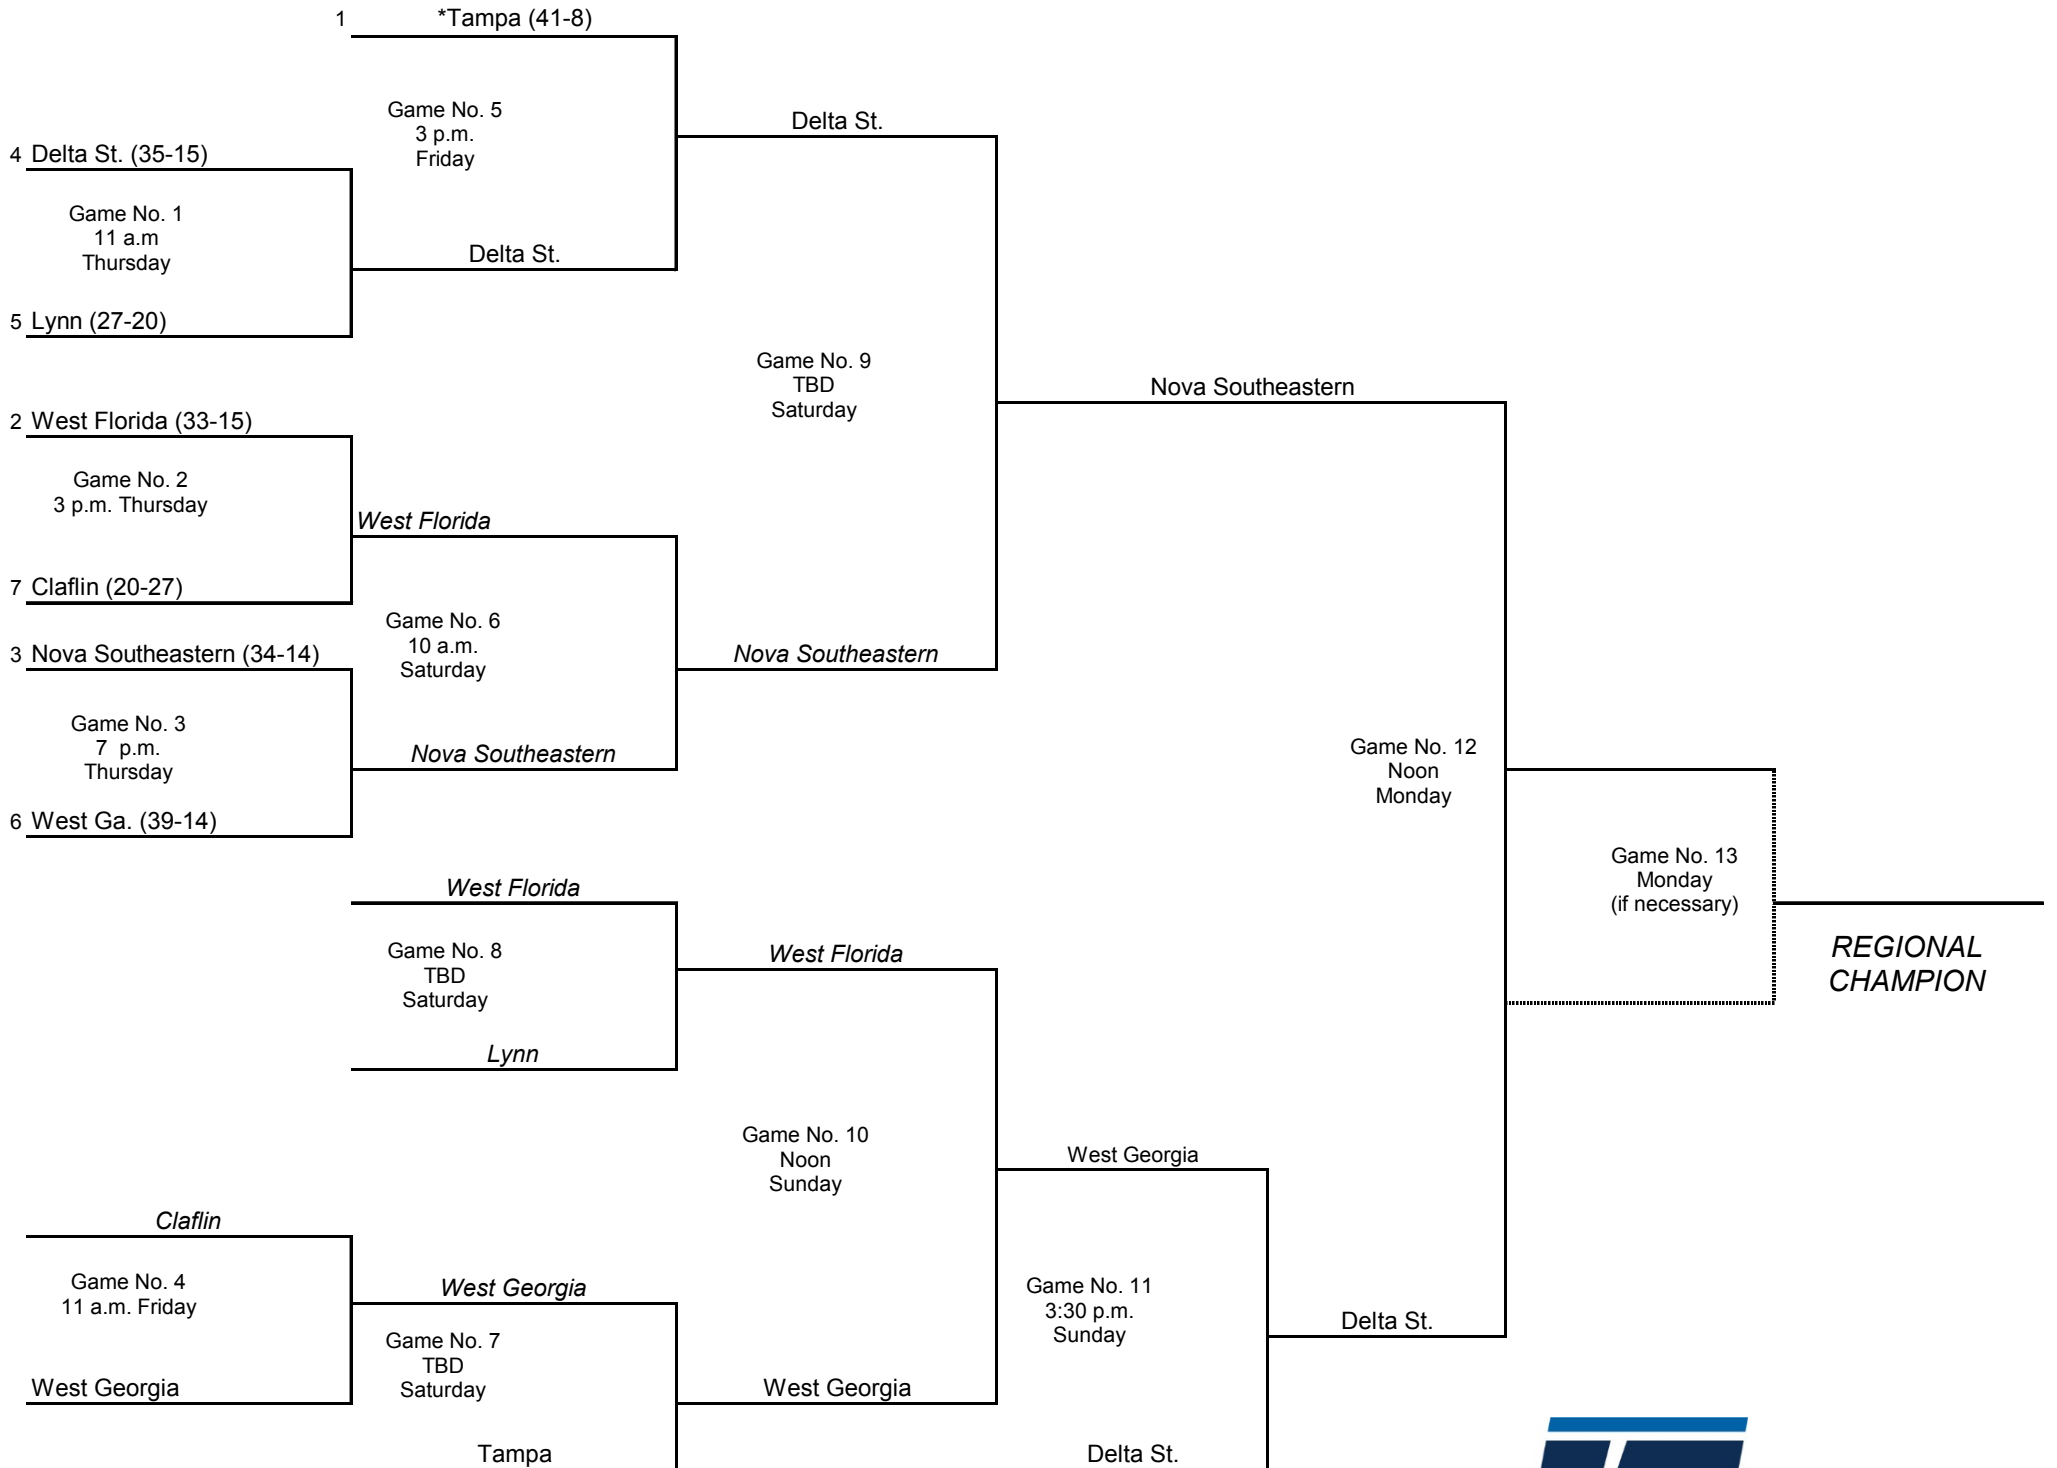

2016 NCAA Division II Baseball Championship Regionals

Seven-Team Regional
Bracket (five-day/double elimination)

South Region May 19-23

Recommended game times (local)
3-game days: 11 a.m., 3 & 7 p.m.
2-game days: Anytime after noon local time

*Denotes host institution

All times are Eastern time.