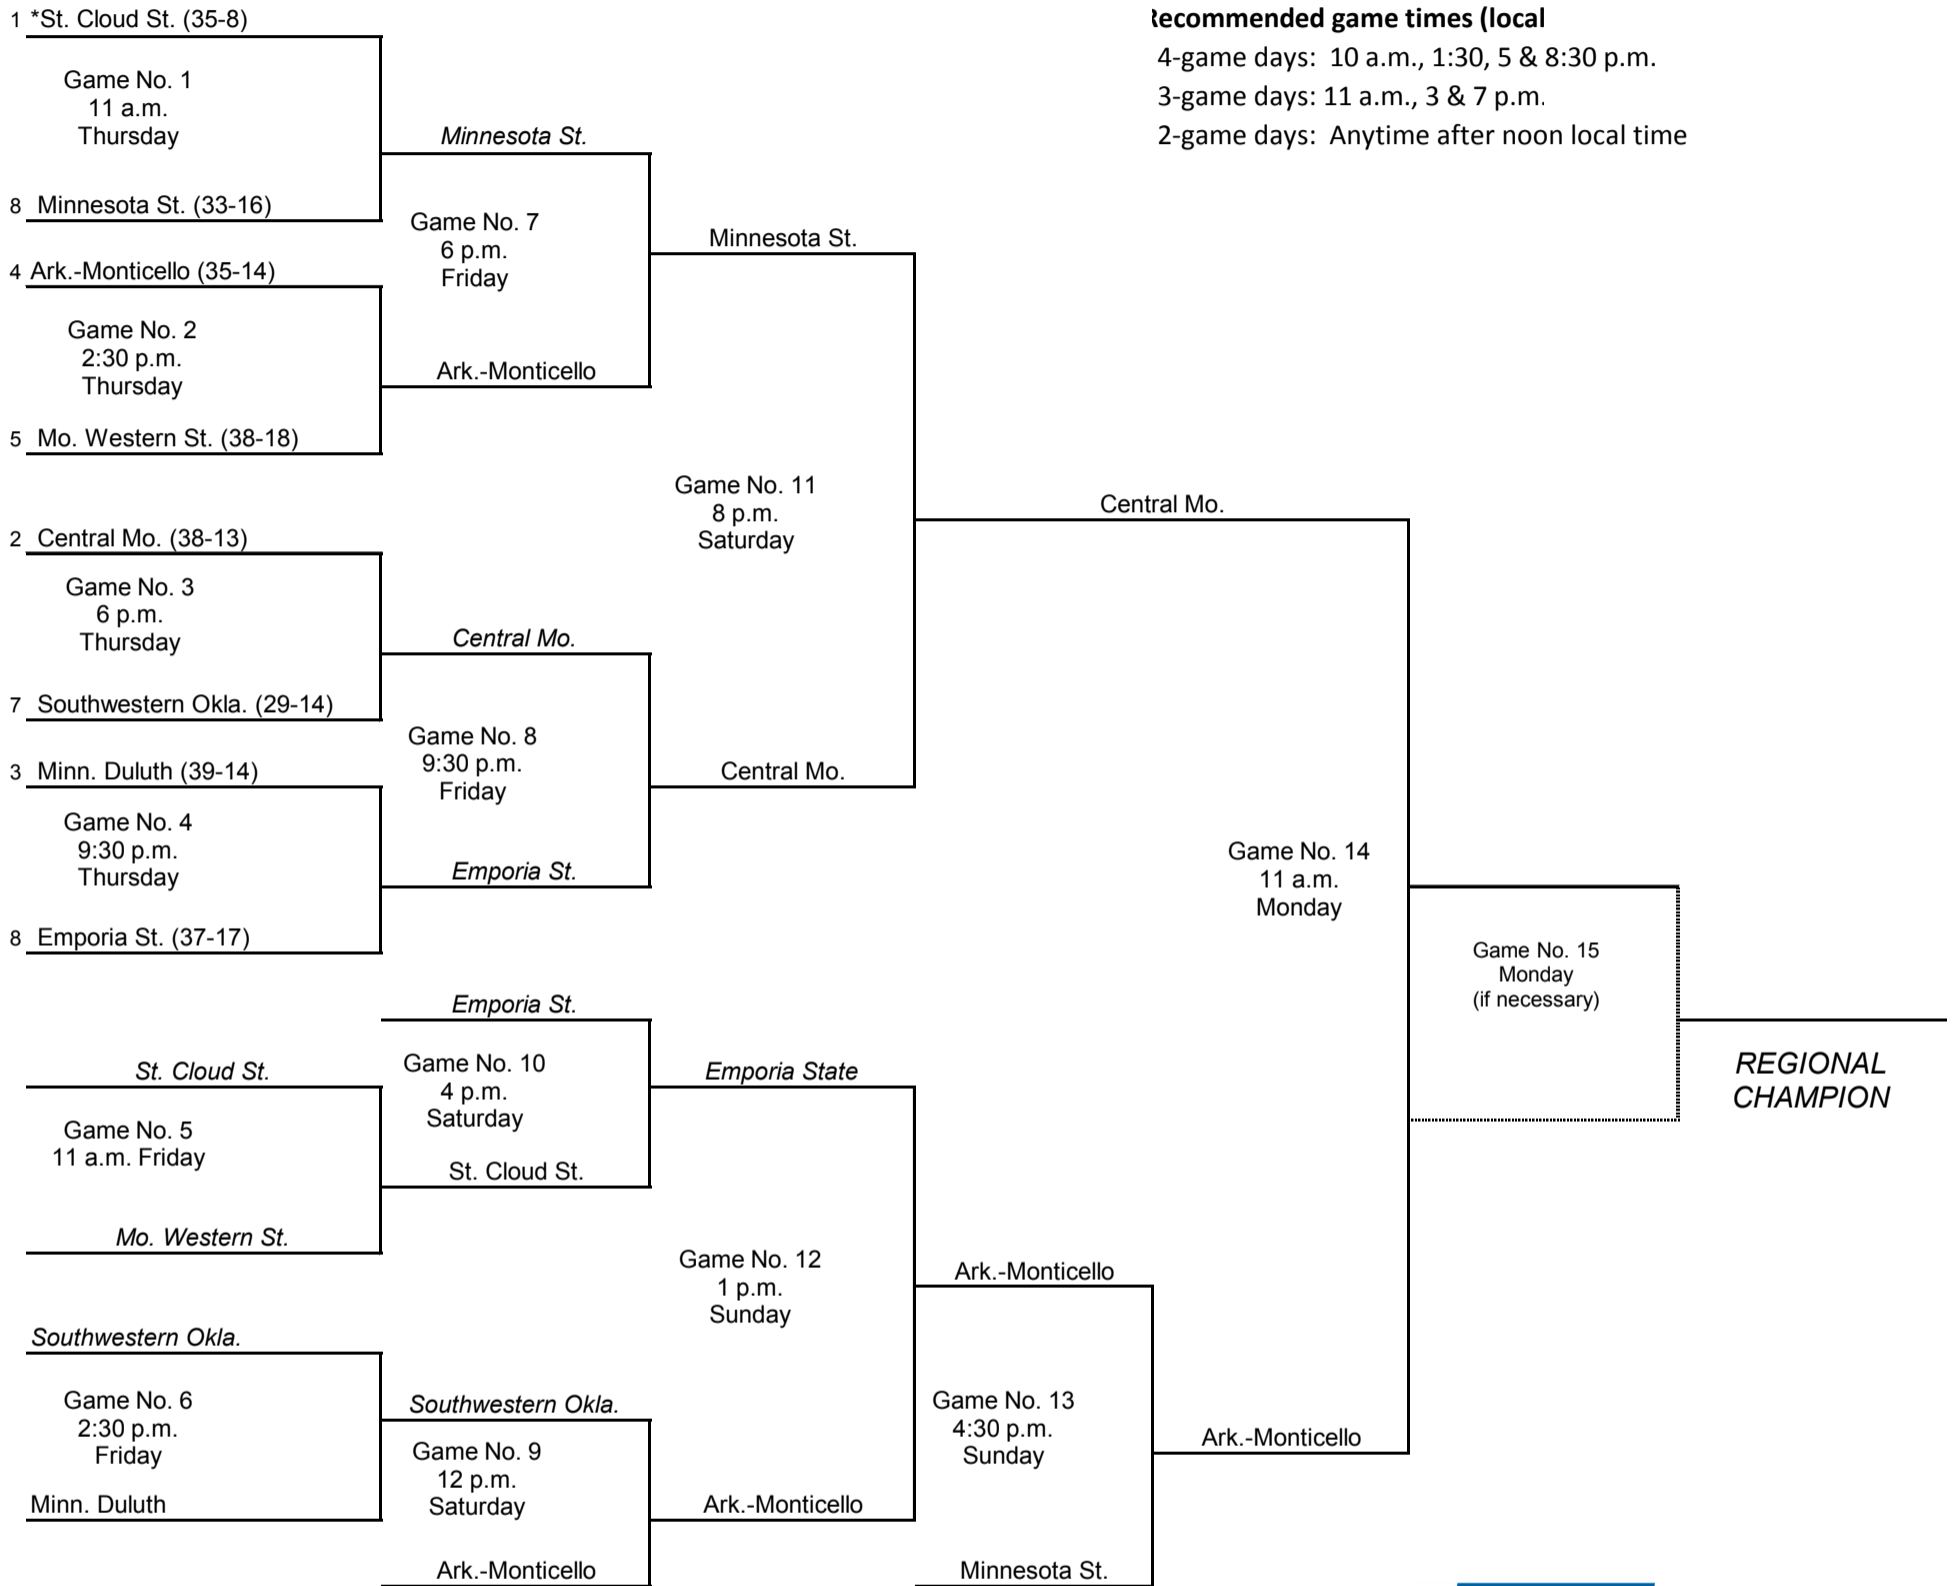

2016 NCAA Division II Baseball Championship Regionals

Eight-Team Regional Bracket (five-day/double elimination)

Central Region May 19-23

Recommended game times (local)

4-game days: 10 a.m., 1:30, 5 & 8:30 p.m.

3-game days: 11 a.m., 3 & 7 p.m.

2-game days: Anytime after noon local time

*Denotes host institution

All times are Eastern time.