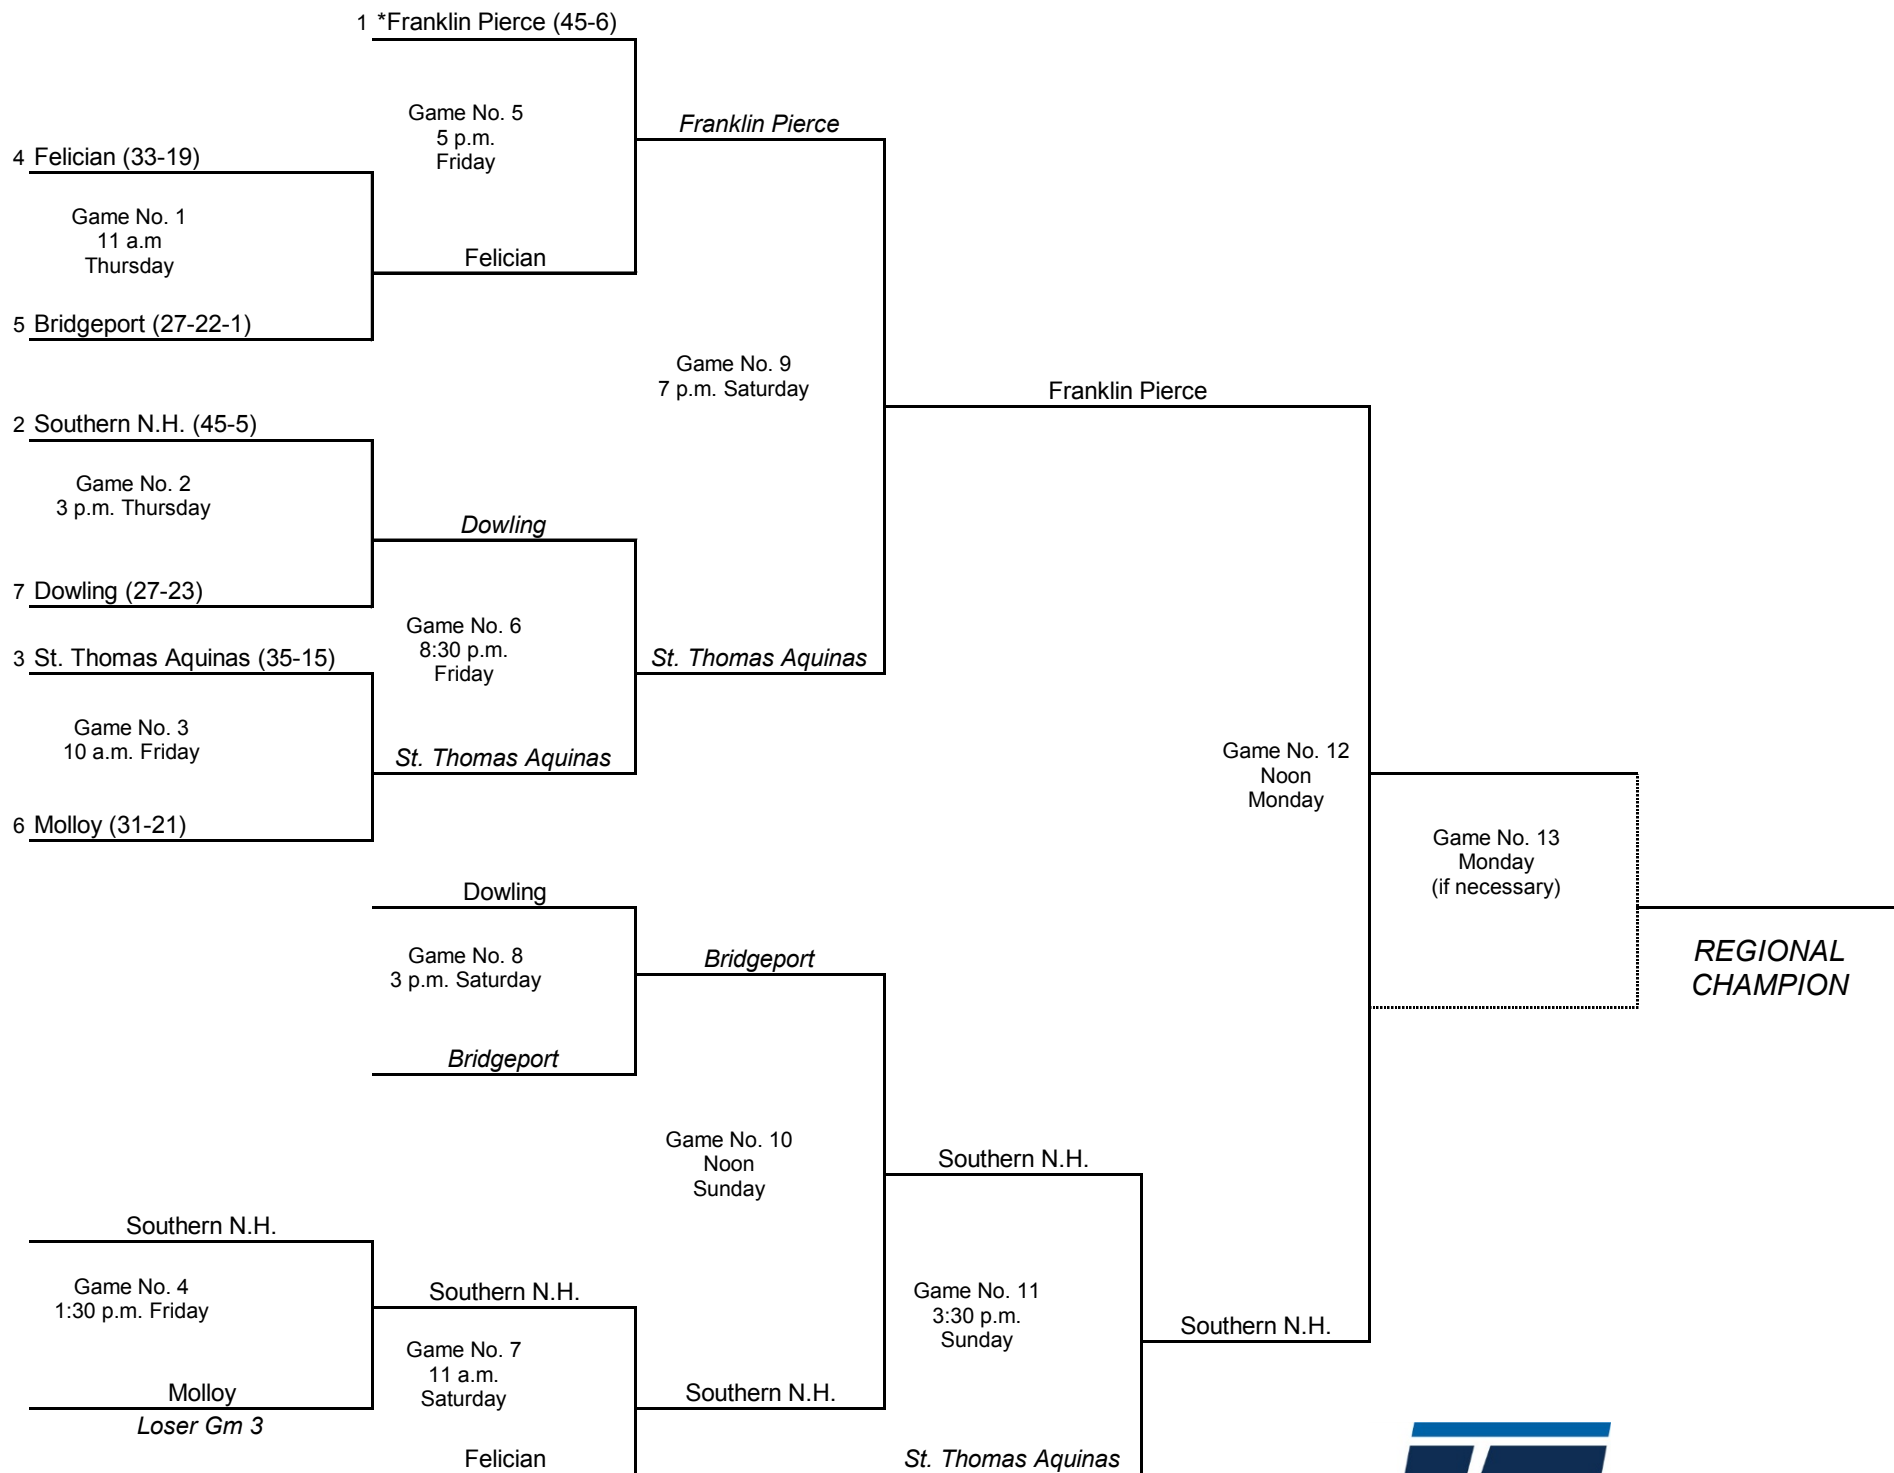

# 2016 NCAA Division II Baseball Championship Regionals

Seven-Team  
Regional Bracket (five-day/double elimination)

East Region May 19-23

**Recommended game times (local):**  
3-game days: 11 a.m., 3 & 7 p.m.  
2-game days: Anytime after noon local time