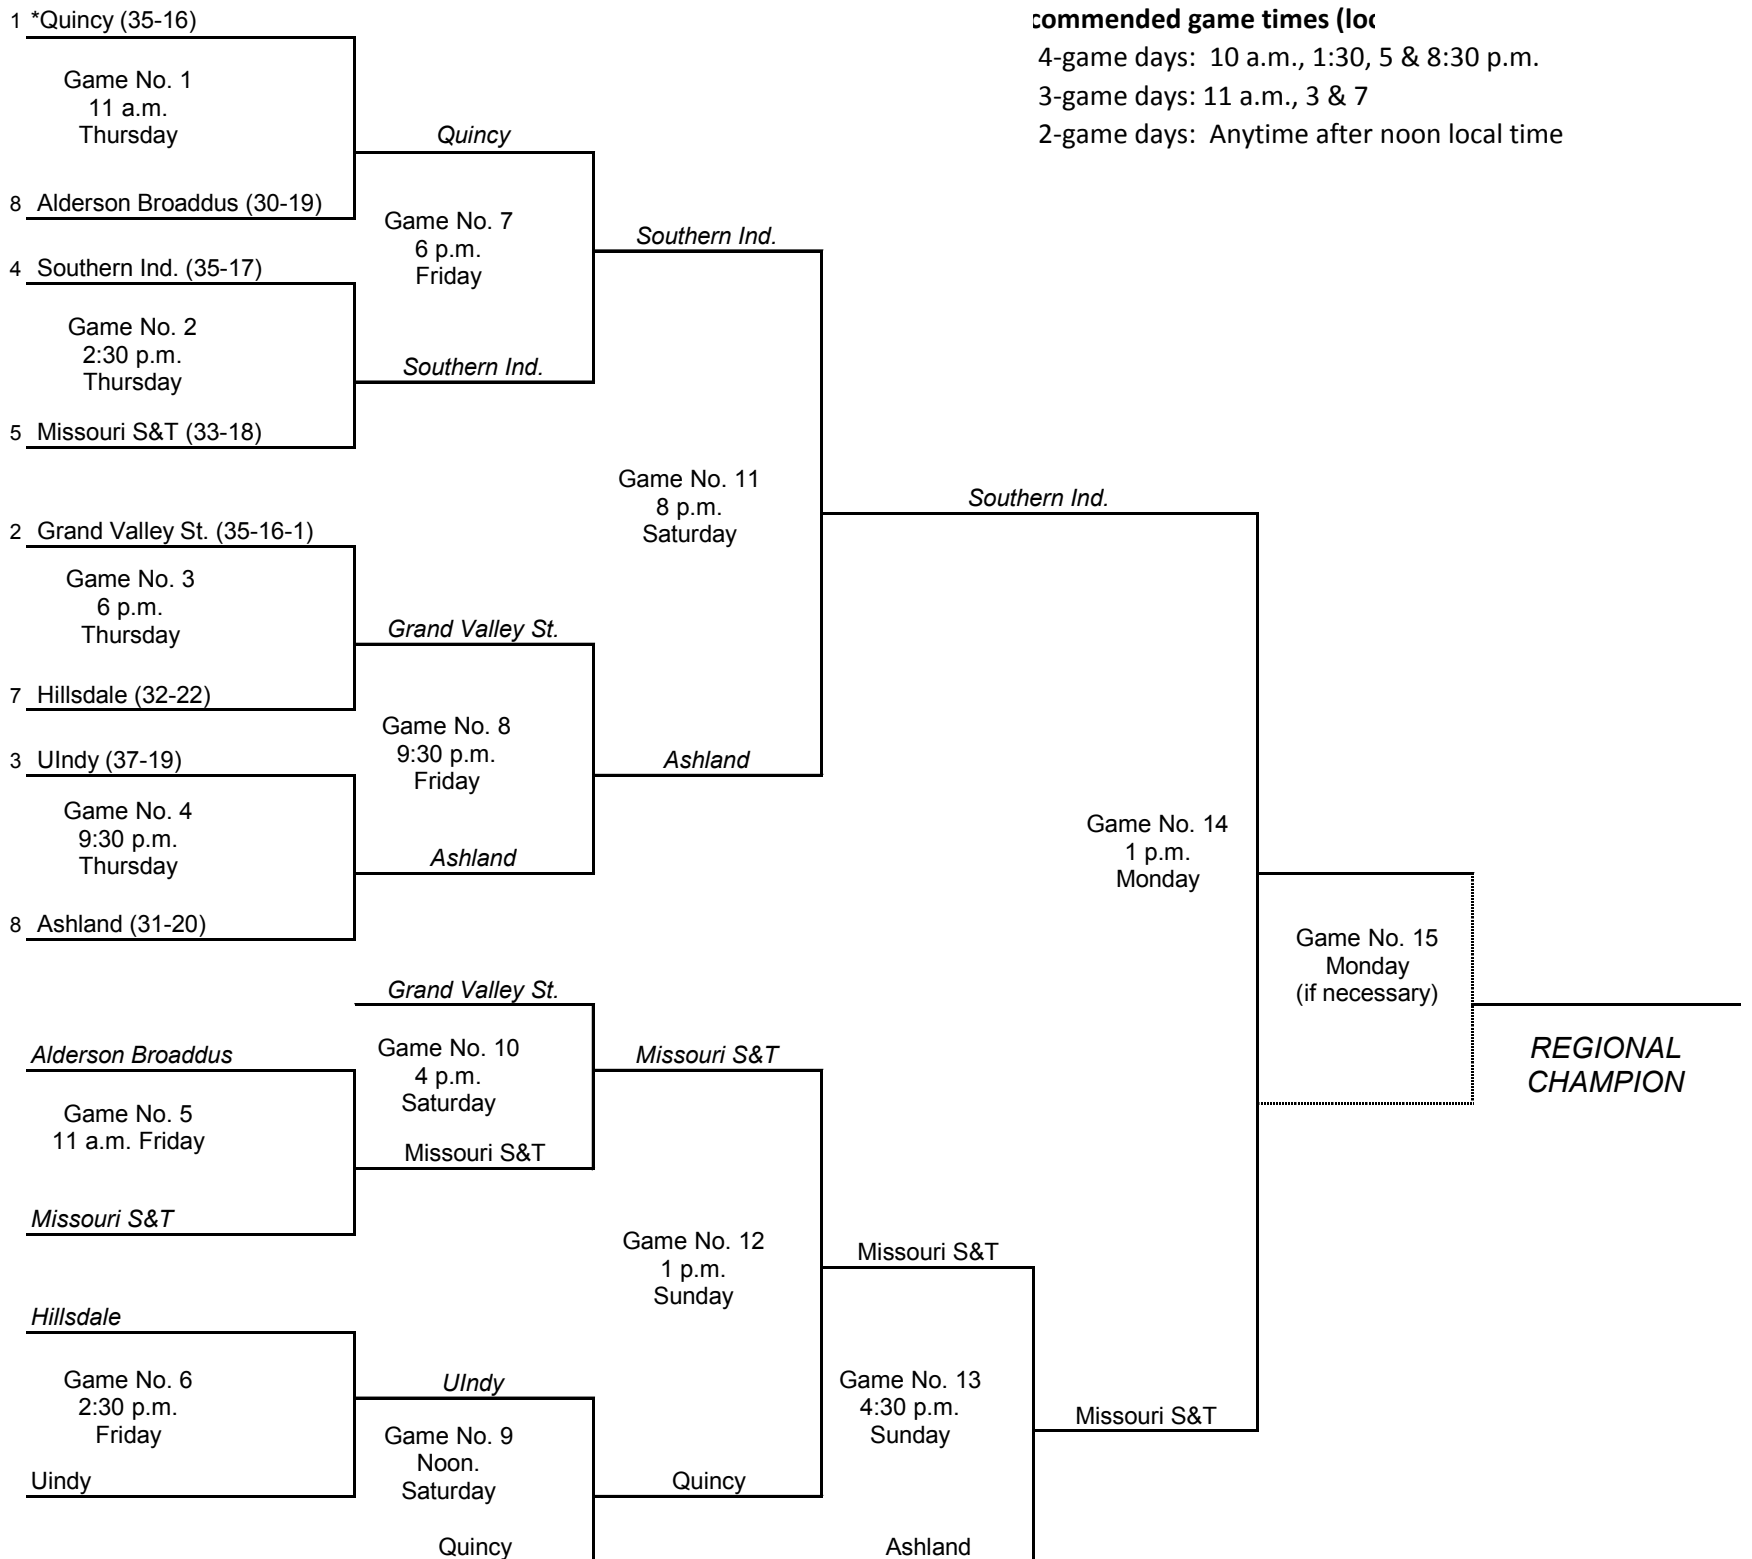

2016 NCAA Division II Baseball Championship Regionals

Eight-Team Regional Bracket (five-day/double elimination)

Midwest Region May 19-23

commended game times (loc

4-game days: 10 a.m., 1:30, 5 & 8:30 p.m.

3-game days: 11 a.m., 3 & 7

2-game days: Anytime after noon local time

*Denotes host institution

All times are Eastern time.