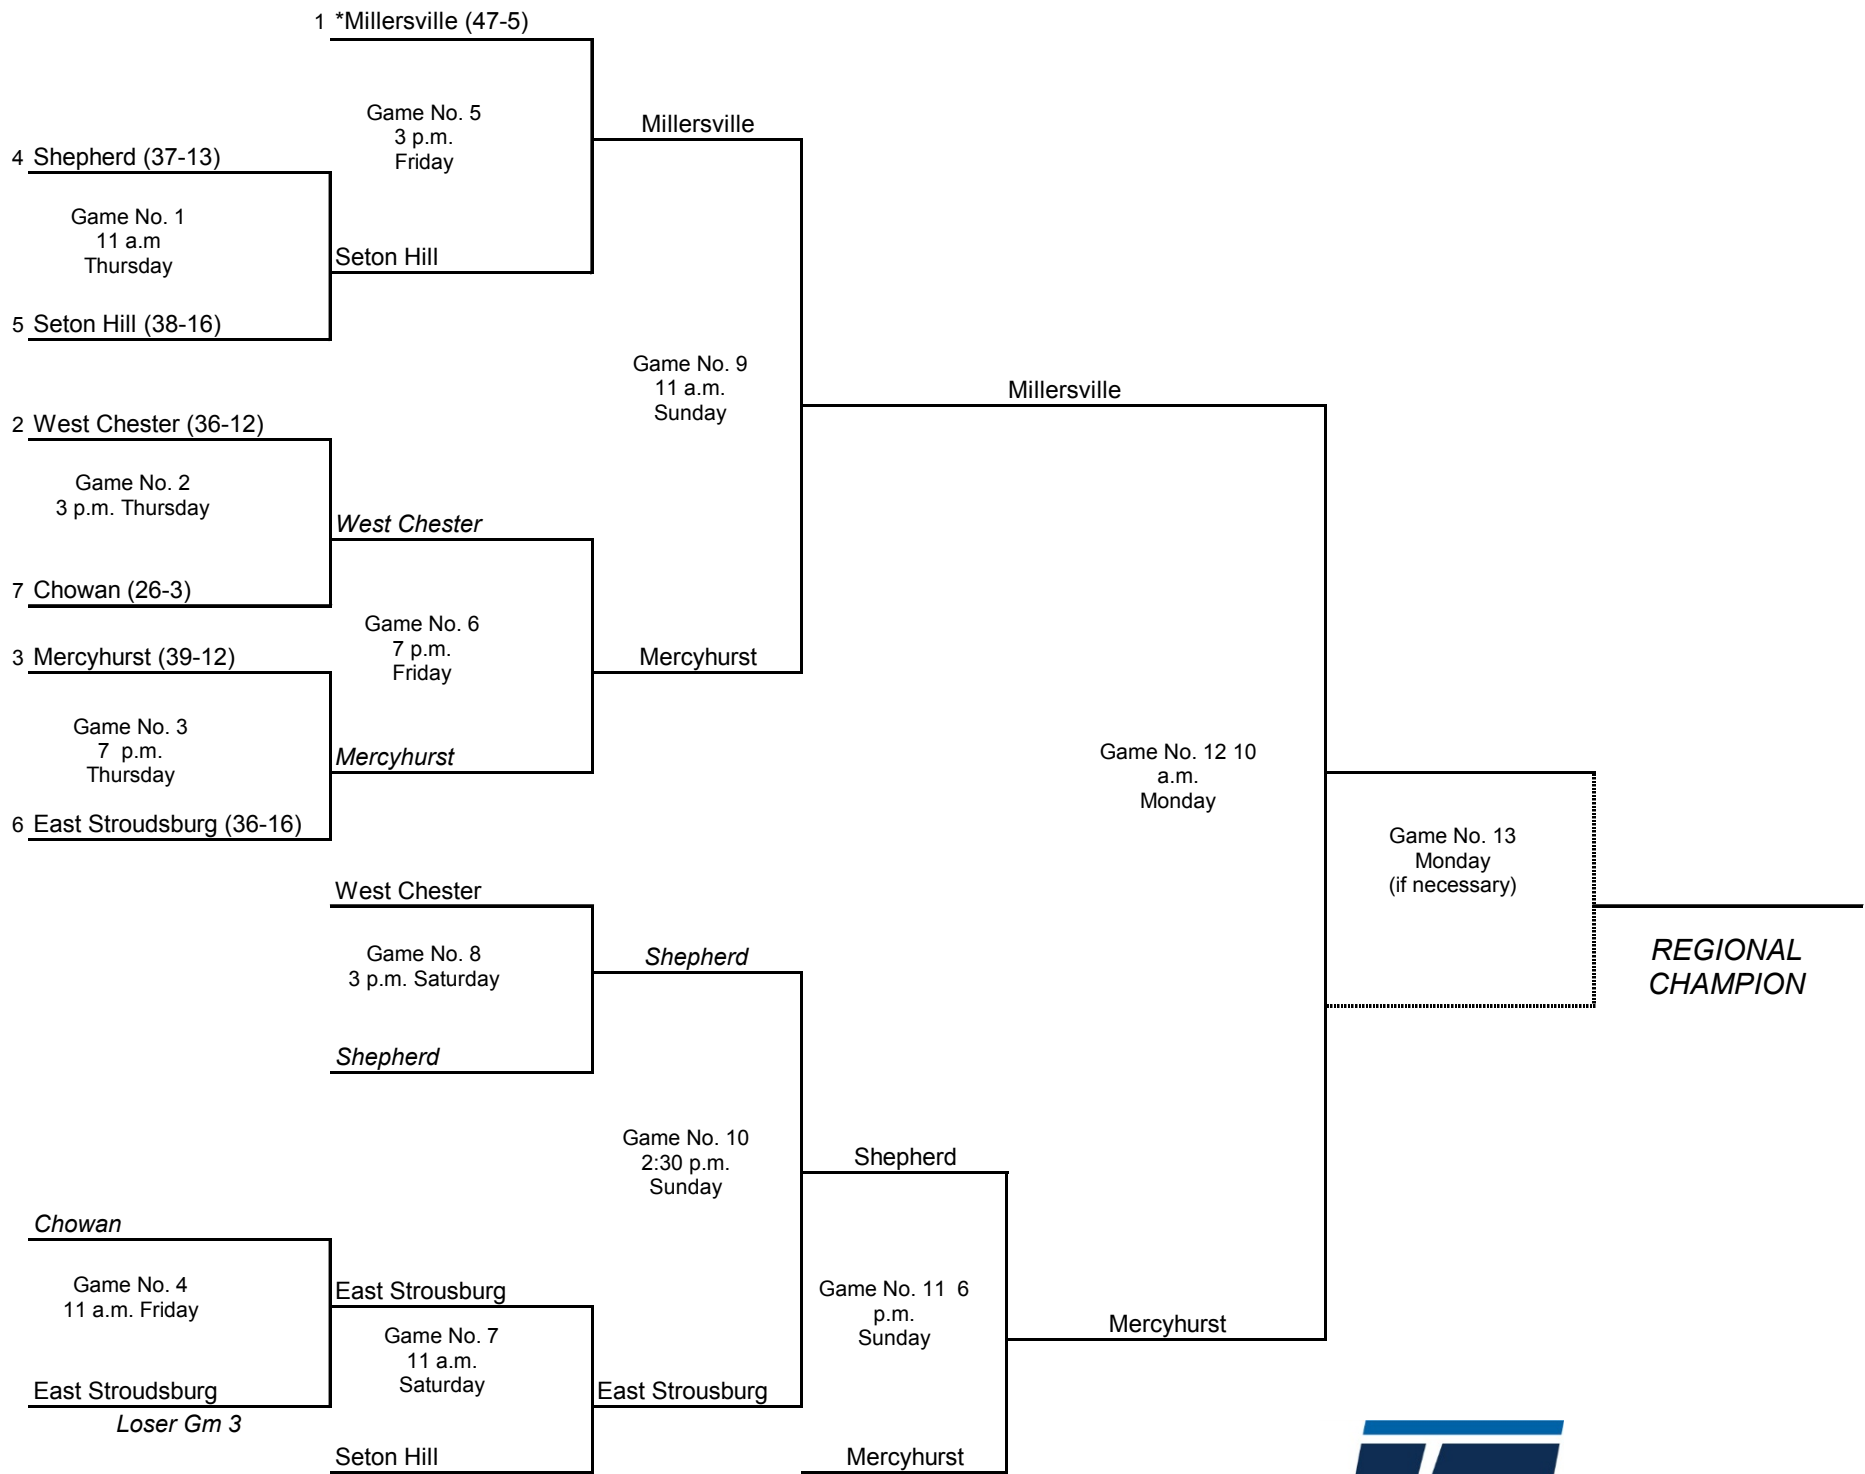

2016 NCAA Division II Baseball Championship Regionals

Seven-Team
Regional Bracket (five-day/double elimination)

Atlantic Region May 19-23

Recommended game times (local)

3-game days: 11 a.m., 3 & 7 p.m.

2-game days: Anytime after noon local time

*Denotes host institution

All times are Eastern time.