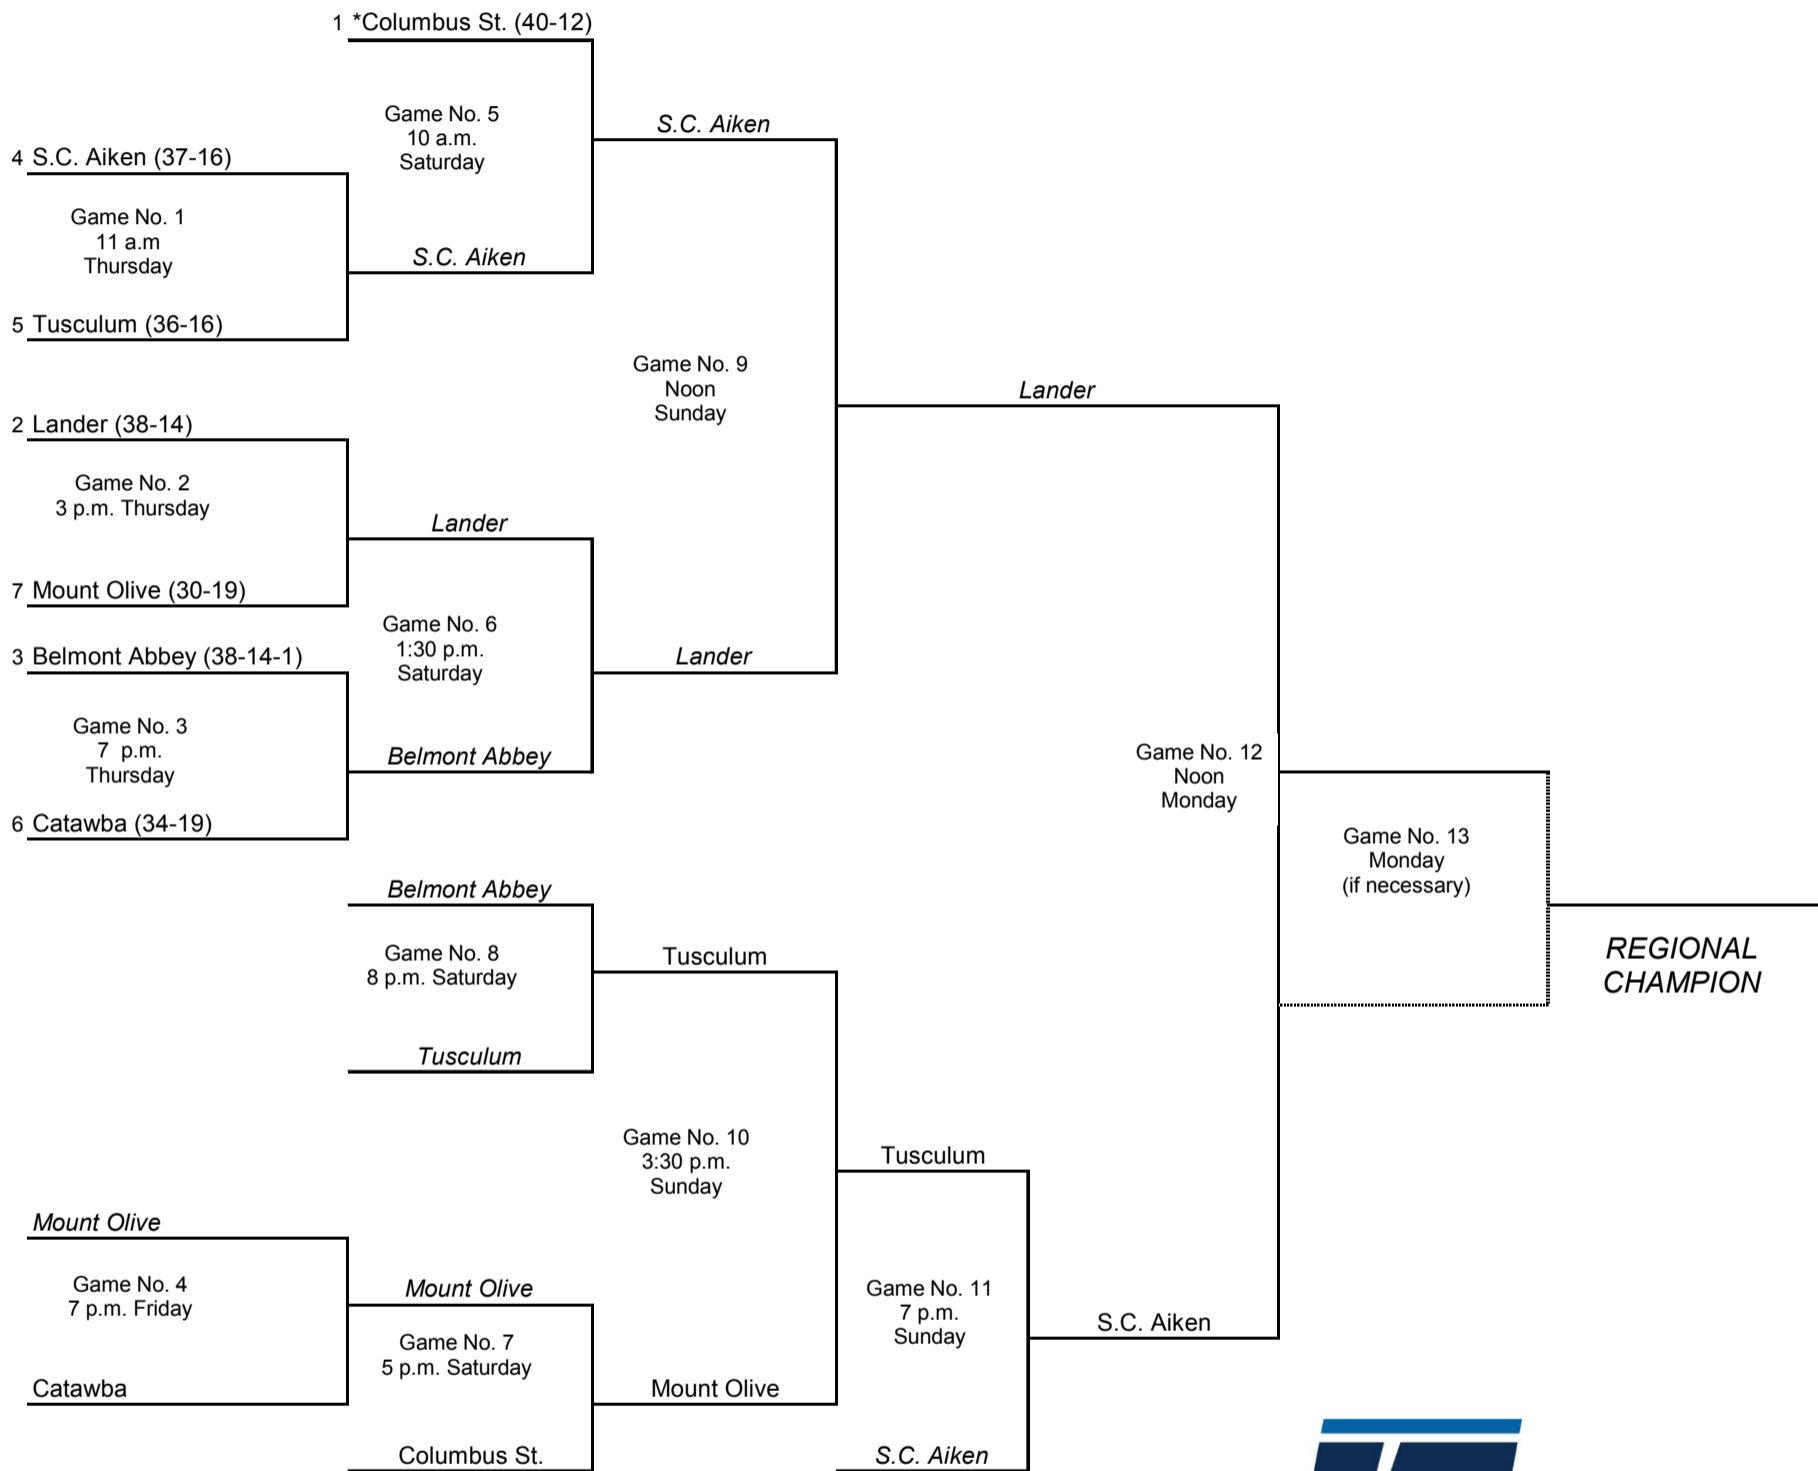

2016 NCAA Division II Baseball Championship Regionals

Seven-
Team Regional Bracket (five-day/double elimination)

Southeast Region May 19-23

Recommended game times (local)
3-game days: 11 a.m., 3 & 7 p.m.
2-game days: Anytime after noon local time

*Denotes host institution

All times are Eastern time.