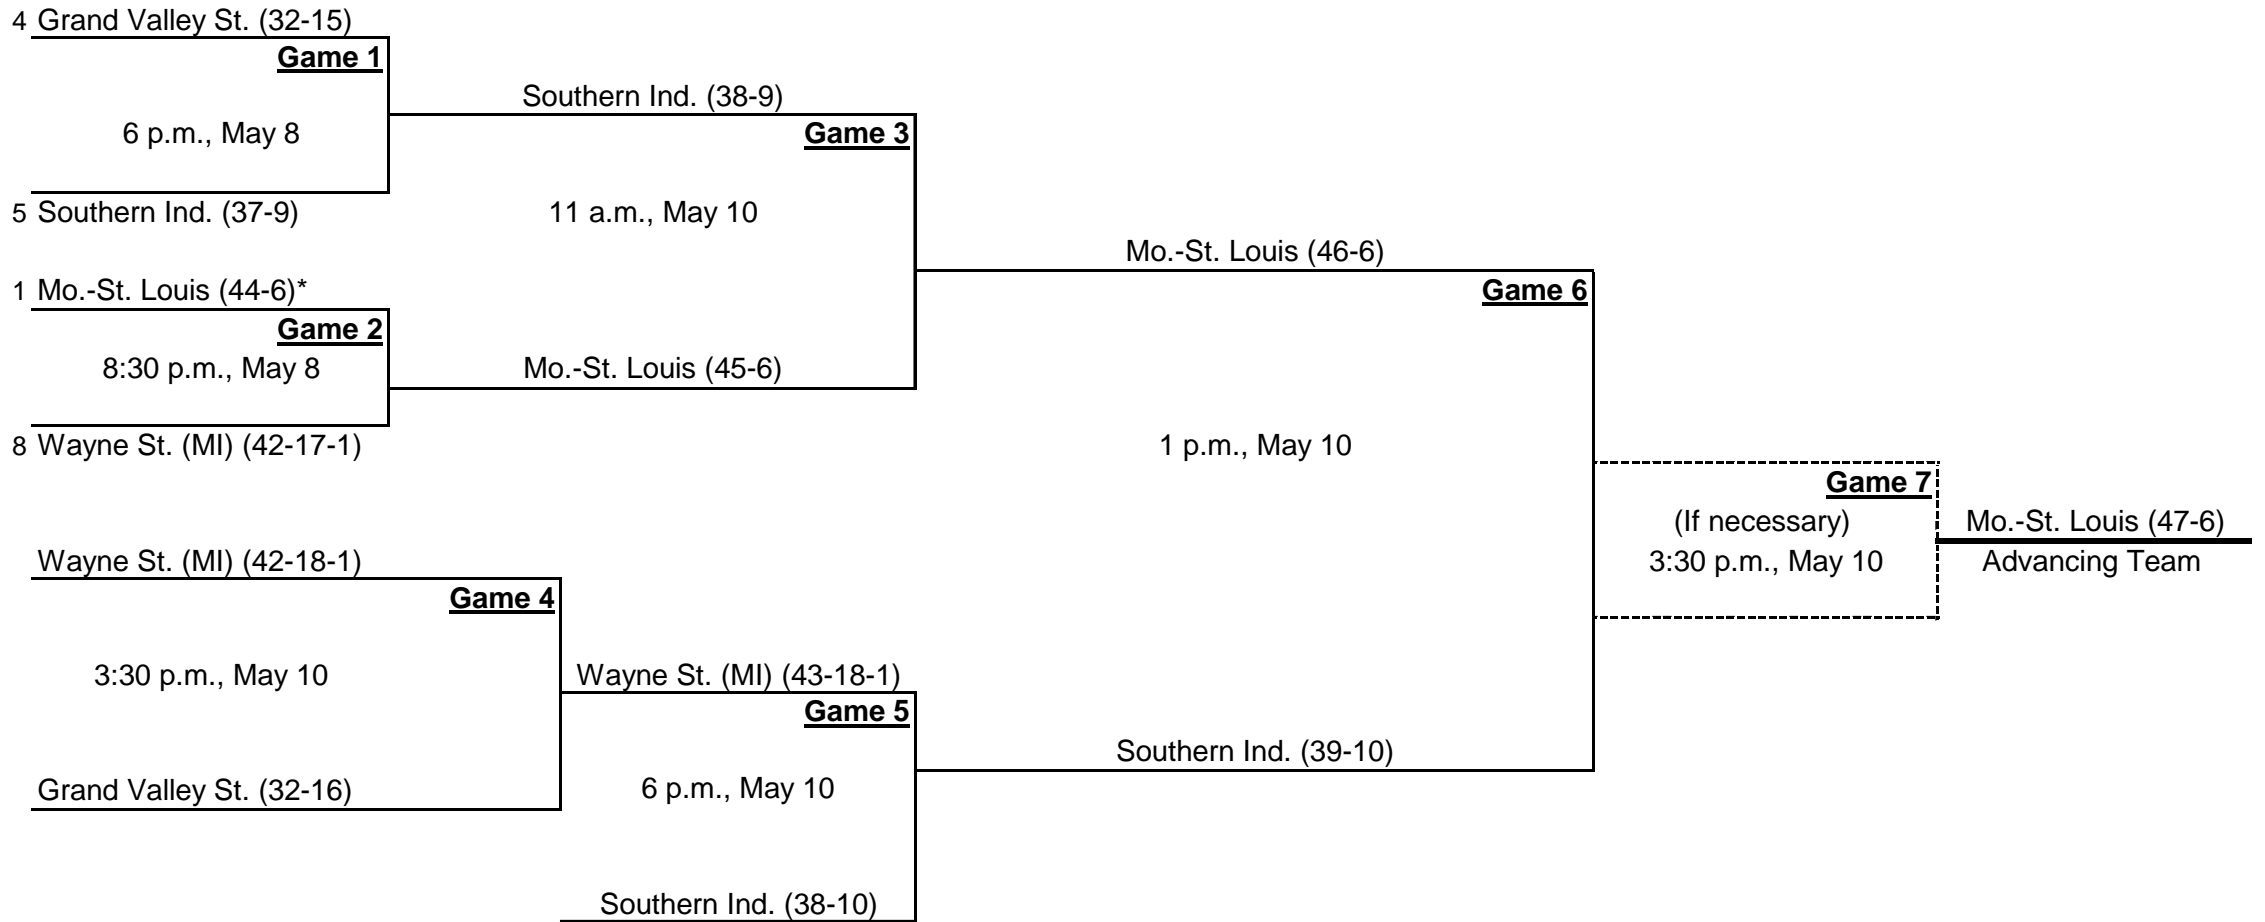

**2015 NCAA Division II Softball Championship Regional Bracket**  
**Central 1 Regional Site**  
**May 8, 9 & 10**

**2015 SOFTBALL**  
**CHAMPIONSHIP**  
 DIVISION II

\*Denotes host institution

All times are Eastern time.

**2015 NCAA Division II Softball Championship Regional Bracket**  
**Central 2 Regional Site**  
**May 8, 9 & 10**

**2015 SOFTBALL CHAMPIONSHIP**  
DIVISION II

\*Denotes host institution

**All times are Eastern time.**

**2015 NCAA Division II Softball Championship Regional Bracket**  
**Midwest 1 Regional Site**  
**May 8, 9 & 10**

**2015 SOFTBALL**  
**CHAMPIONSHIP**  
DIVISION II

\*Denotes host institution

**All times are Eastern time.**

**2015 NCAA Division II Softball Championship Regional Bracket**  
**Midwest 2 Regional Site**  
**May 8, 9 & 10**

**2015 SOFTBALL**  
**CHAMPIONSHIP**  
DIVISION II

\*Denotes host institution

**All times are Eastern time.**