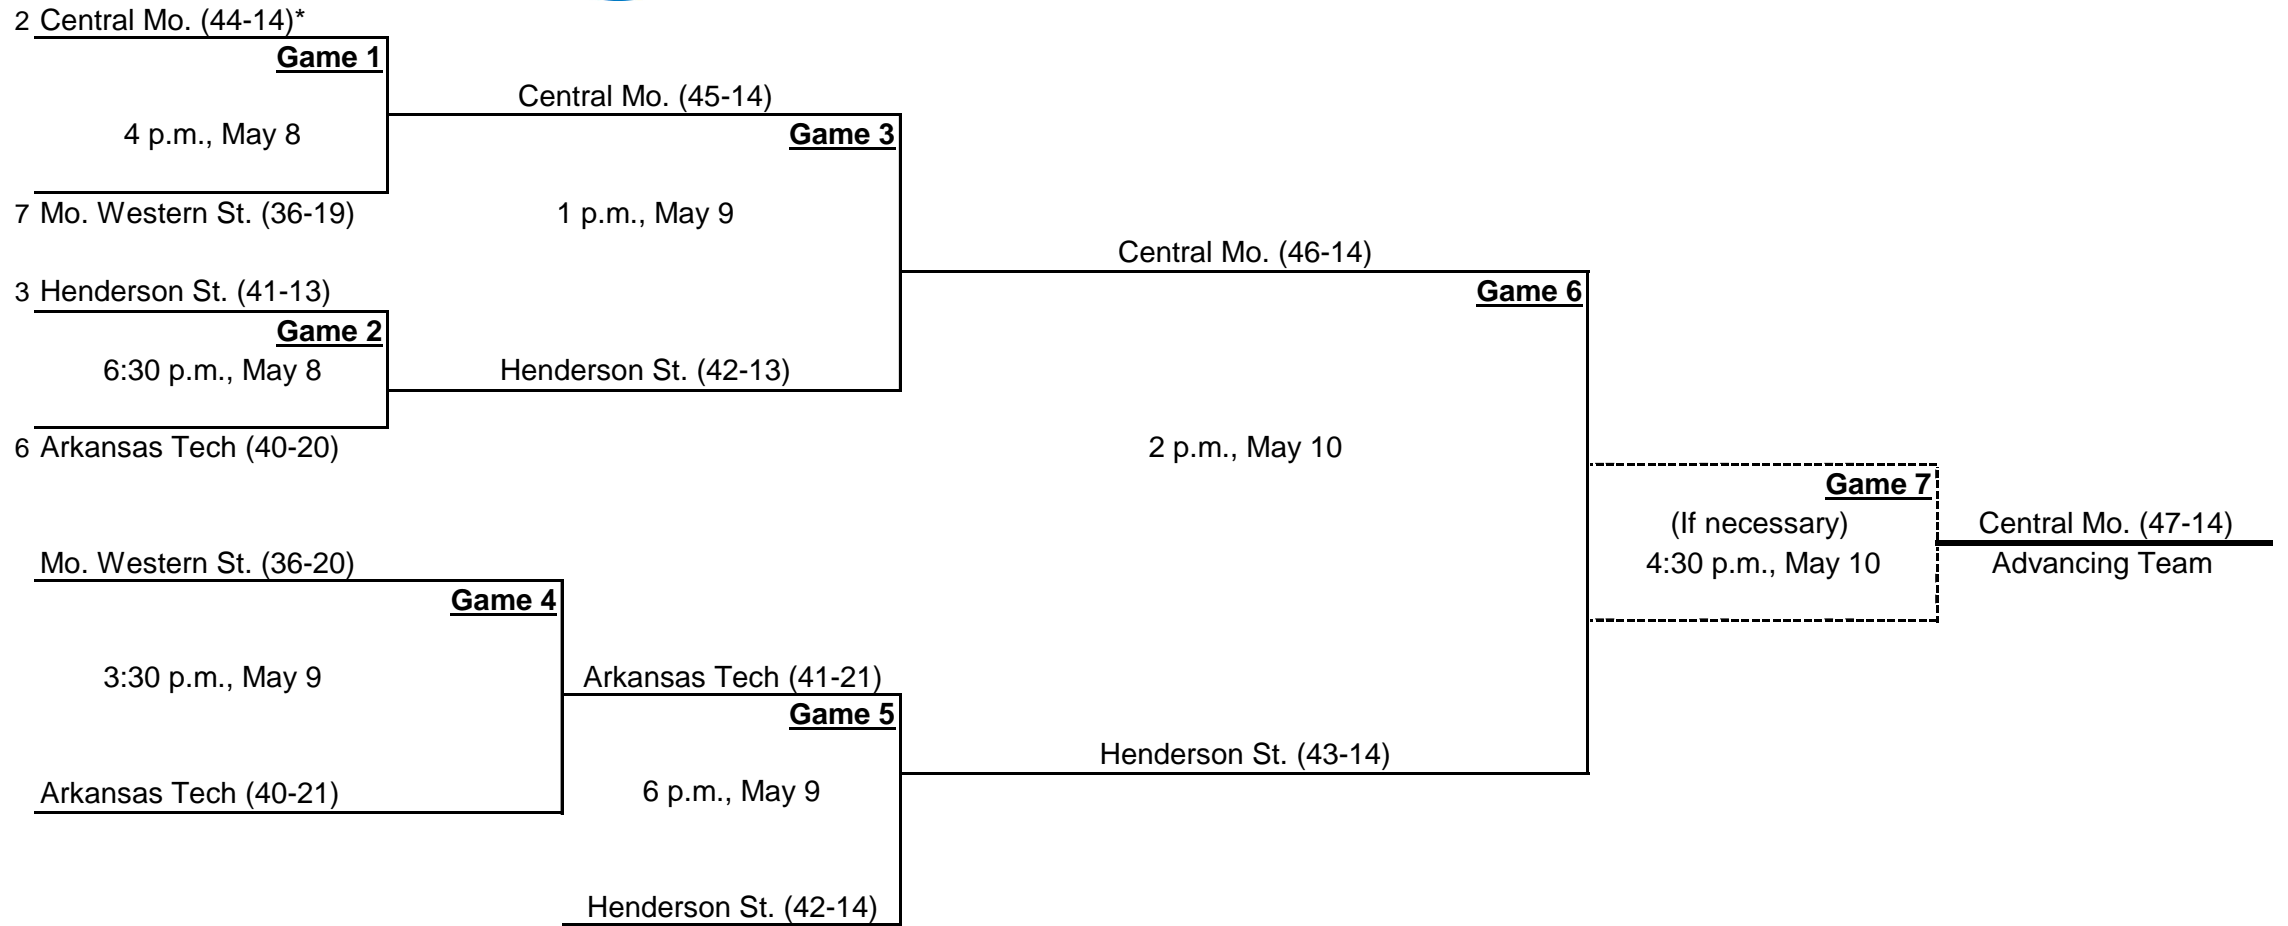

**2015 NCAA Division II Softball Championship Regional Bracket**  
**Atlantic 2 Regional Site**  
**May 8, 9 & 10**

**2015 SOFTBALL CHAMPIONSHIP**  
DIVISION II

\*Denotes host institution

**All times are Eastern time.**

**2015 NCAA Division II Softball Championship Regional Bracket**  
**Central 1 Regional Site**  
**May 8, 9 & 10**

**2015 SOFTBALL**  
**CHAMPIONSHIP**  
 DIVISION II

\*Denotes host institution

All times are Eastern time.

**2015 NCAA Division II Softball Championship Regional Bracket**  
**Central 2 Regional Site**  
**May 8, 9 & 10**

**2015 SOFTBALL CHAMPIONSHIP**  
DIVISION II

\*Denotes host institution

**All times are Eastern time.**

**2015 NCAA Division II Softball Championship Regional Bracket**  
**Midwest 1 Regional Site**  
**May 8, 9 & 10**

**2015 SOFTBALL**  
**CHAMPIONSHIP**  
DIVISION II

\*Denotes host institution

**All times are Eastern time.**