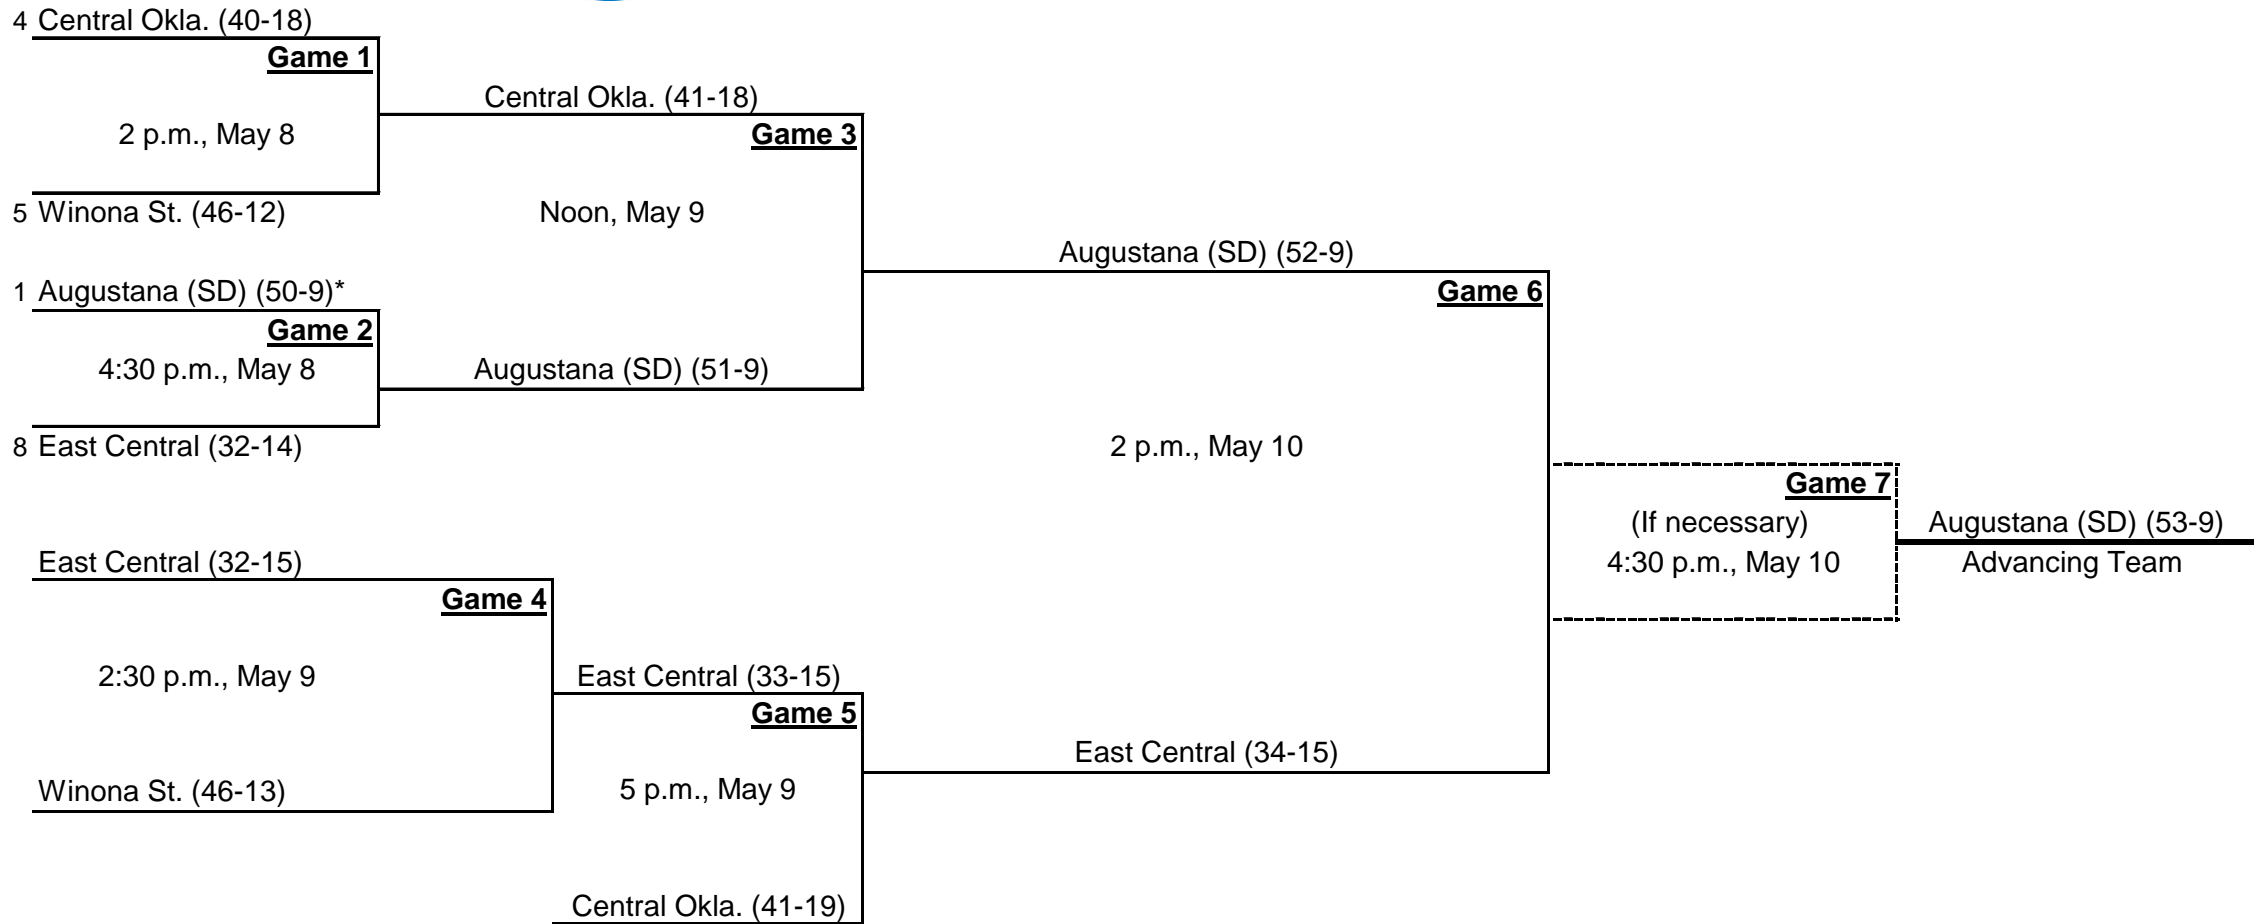

**2015 NCAA Division II Softball Championship Regional Bracket**  
**Atlantic 1 Regional Site**  
**May 8, 9 & 10**

**2015 SOFTBALL CHAMPIONSHIP**  
 DIVISION II

\*Denotes host institution

All times are Eastern time.

**2015 NCAA Division II Softball Championship Regional Bracket**  
**Atlantic 2 Regional Site**  
**May 8, 9 & 10**

**2015 SOFTBALL CHAMPIONSHIP**  
DIVISION II

\*Denotes host institution

**All times are Eastern time.**

**2015 NCAA Division II Softball Championship Regional Bracket**  
**Central 1 Regional Site**  
**May 8, 9 & 10**

**2015 SOFTBALL**  
**CHAMPIONSHIP**  
 DIVISION II

\*Denotes host institution

All times are Eastern time.

**2015 NCAA Division II Softball Championship Regional Bracket**  
**Central 2 Regional Site**  
**May 8, 9 & 10**

**2015 SOFTBALL CHAMPIONSHIP**  
DIVISION II

\*Denotes host institution

**All times are Eastern time.**