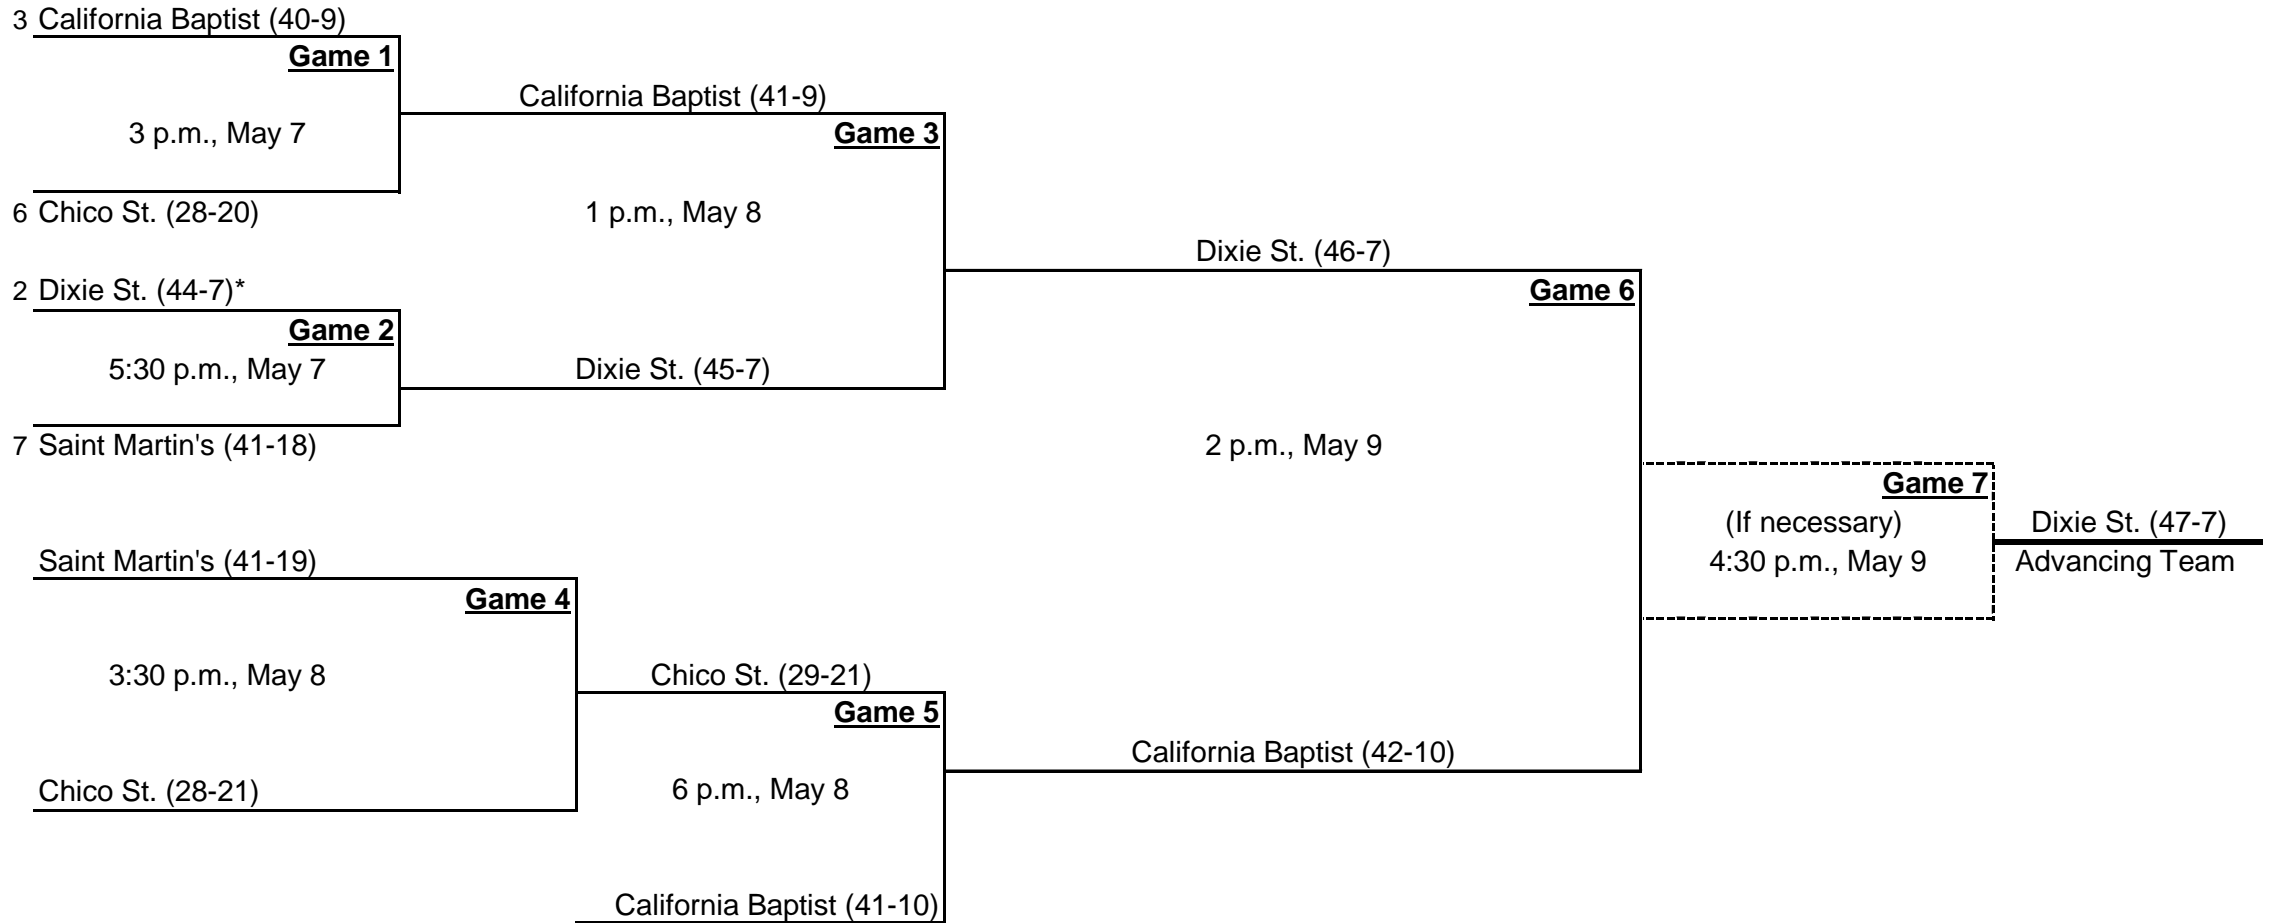

**2015 NCAA Division II Softball Championship Regional Bracket**  
**South Central 2 Regional Site**  
**May 8, 9 & 10**

**2015 SOFTBALL CHAMPIONSHIP**  
 DIVISION II

\*Denotes host institution

**All times are Eastern time.**

**2015 NCAA Division II Softball Championship Regional Bracket**  
**West 1 Regional Site**  
**May 8, 9 & 10**

**2015 SOFTBALL**  
**CHAMPIONSHIP**  
DIVISION II

\*Denotes host institution

**All times are Eastern time.**

**2015 NCAA Division II Softball Championship Regional Bracket**  
**West 2 Regional Site**  
**May 7, 8 & 9**

**2015 SOFTBALL**  
**CHAMPIONSHIP**  
DIVISION II

\*Denotes host institution

**All times are Eastern time.**