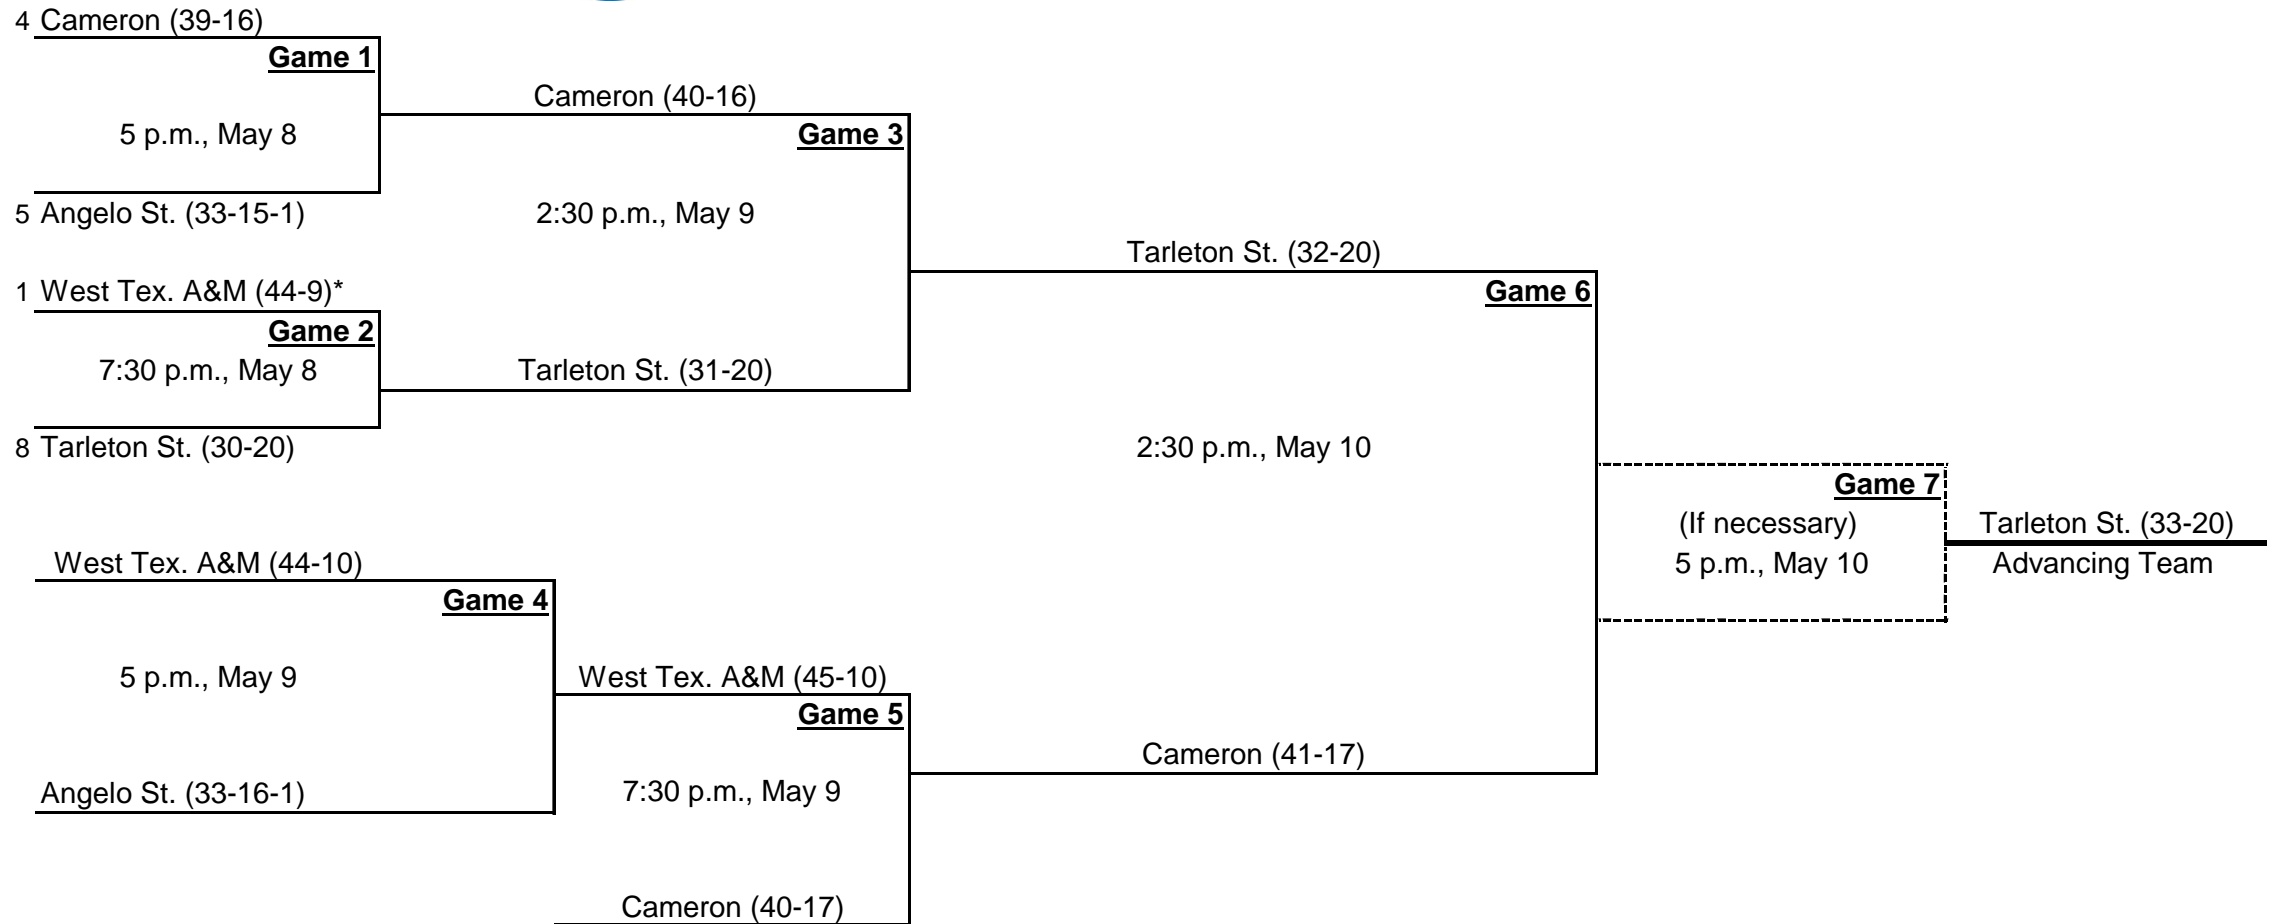

**2015 NCAA Division II Softball Championship Regional Bracket**  
**Southeast 1 Regional Site**  
**May 8, 9 & 10**

**2015 SOFTBALL**  
**CHAMPIONSHIP**  
DIVISION II

\*Denotes host institution

**All times are Eastern time.**

**2015 NCAA Division II Softball Championship Regional Bracket**  
**Southeast 2 Regional Site**  
**May 8, 9 & 10**

**2015 SOFTBALL CHAMPIONSHIP**  
DIVISION II

\*Denotes host institution

**All times are Eastern time.**

**2015 NCAA Division II Softball Championship Regional Bracket**  
**South Central 1 Regional Site**  
**May 8, 9 & 10**

**2015 SOFTBALL CHAMPIONSHIP**  
 DIVISION II

\*Denotes host institution

**All times are Eastern time.**