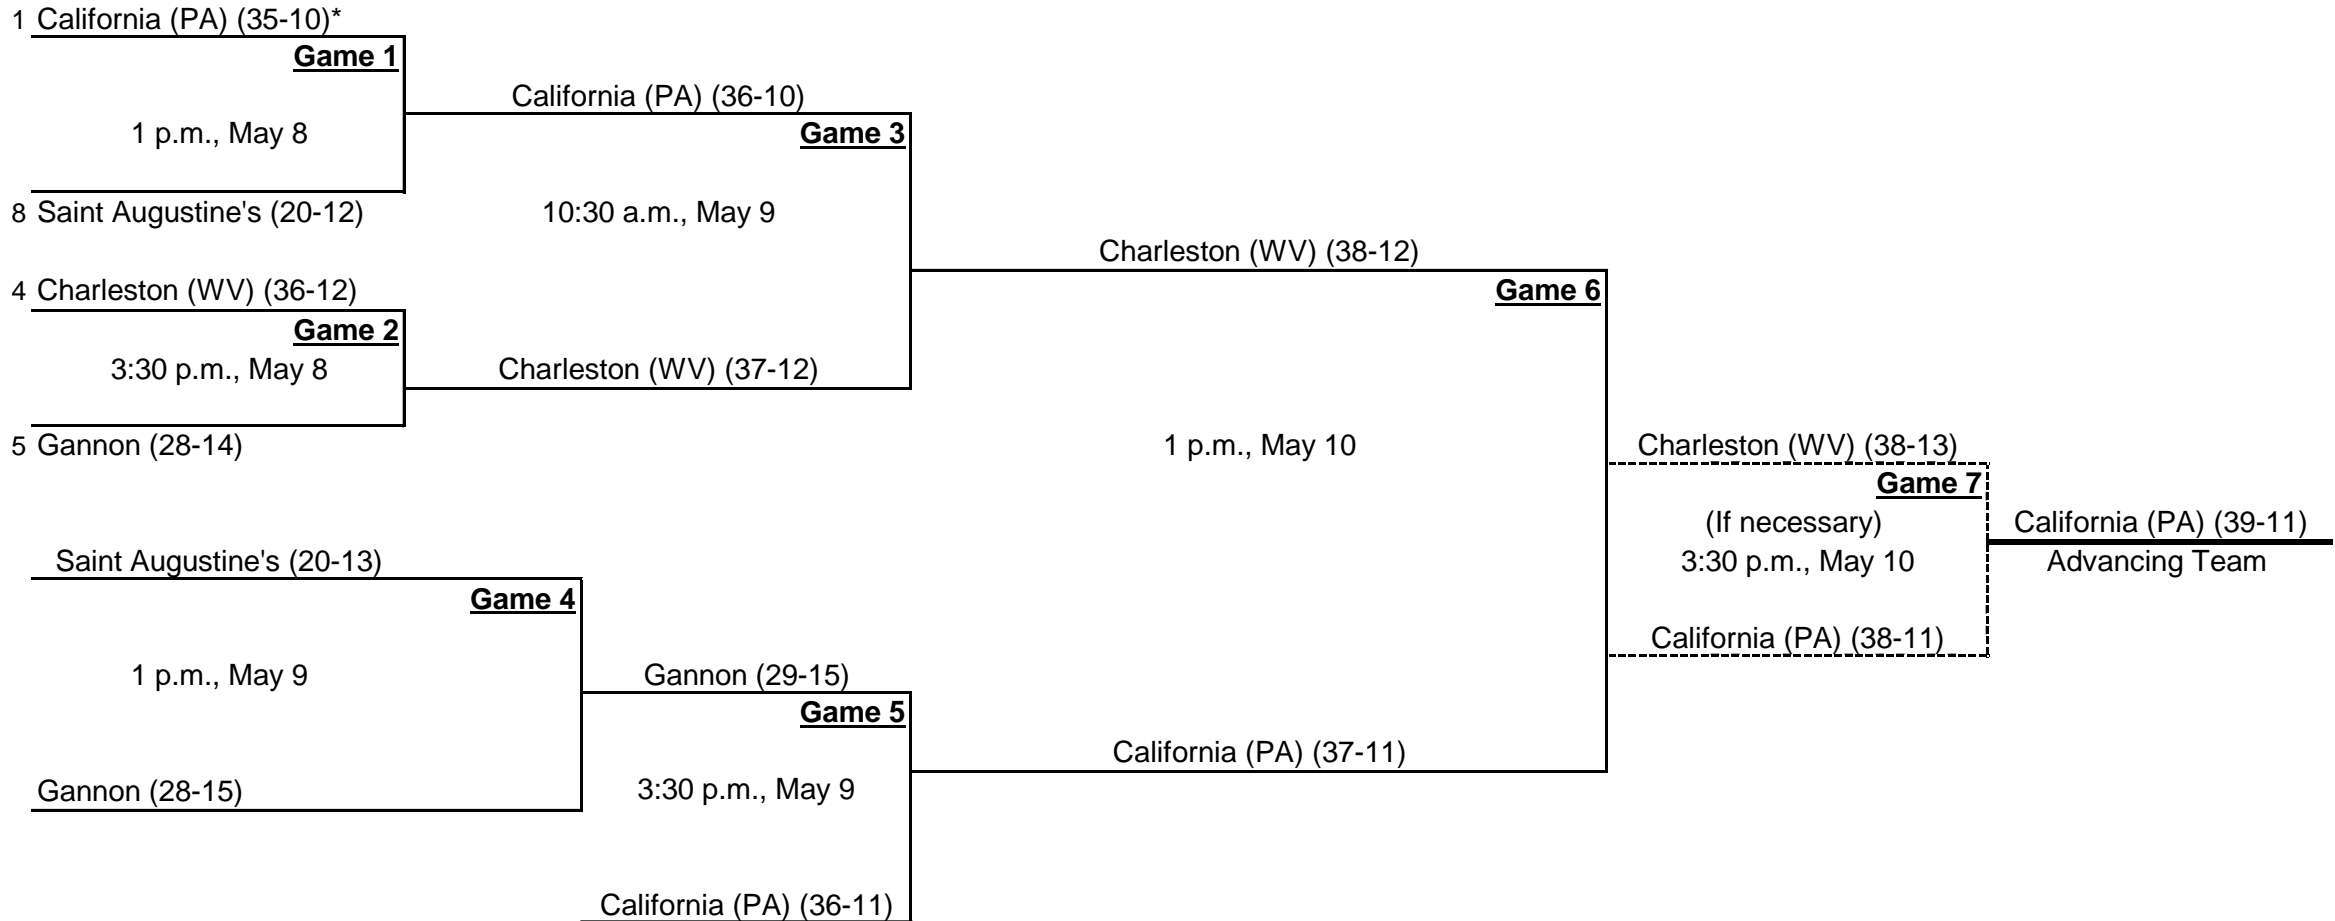

**2015 NCAA Division II Softball Championship Regional Bracket**  
**Atlantic 1 Regional Site**  
**May 8, 9 & 10**

**2015 SOFTBALL CHAMPIONSHIP**  
 DIVISION II

\*Denotes host institution

All times are Eastern time.

**2015 NCAA Division II Softball Championship Regional Bracket**  
**Atlantic 2 Regional Site**  
**May 8, 9 & 10**

**2015 SOFTBALL CHAMPIONSHIP**  
DIVISION II

\*Denotes host institution

**All times are Eastern time.**

**2015 NCAA Division II Softball Championship Regional Bracket**  
**Central 1 Regional Site**  
**May 8, 9 & 10**

**2015 SOFTBALL**  
**CHAMPIONSHIP**  
 DIVISION II

\*Denotes host institution

All times are Eastern time.

**2015 NCAA Division II Softball Championship Regional Bracket**  
**Central 2 Regional Site**  
**May 8, 9 & 10**

**2015 SOFTBALL CHAMPIONSHIP**  
DIVISION II

\*Denotes host institution

**All times are Eastern time.**