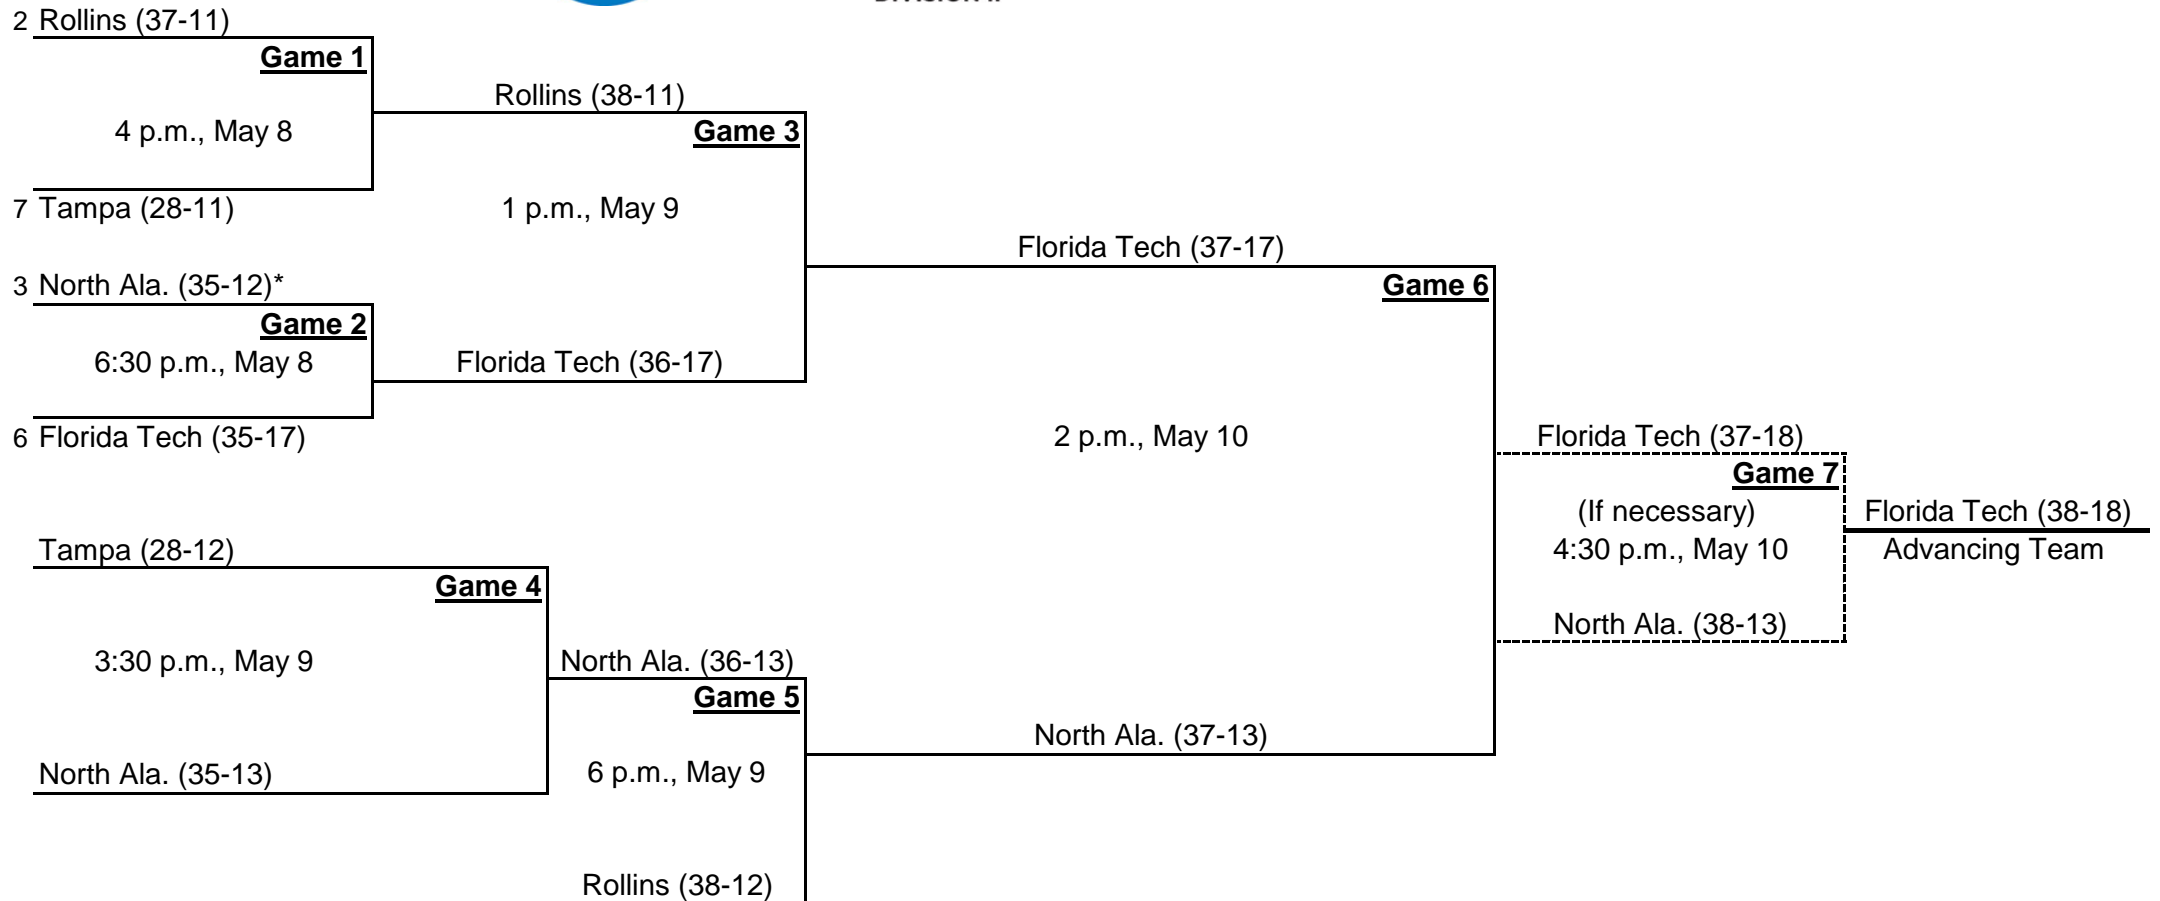

**2015 NCAA Division II Softball Championship Regional Bracket**  
**Midwest 2 Regional Site**  
**May 8, 9 & 10**

**2015 SOFTBALL**  
**CHAMPIONSHIP**  
DIVISION II

\*Denotes host institution

**All times are Eastern time.**

**2015 NCAA Division II Softball Championship Regional Bracket**  
**South 1 Regional Site**  
**May 8, 9 & 10**

**2015 SOFTBALL CHAMPIONSHIP**  
 DIVISION II

\*Denotes host institution

**All times are Eastern time.**

**2015 NCAA Division II Softball Championship Regional Bracket**  
**South 2 Regional Site**  
**May 8, 9 & 10**

**2015 SOFTBALL**  
**CHAMPIONSHIP**  
DIVISION II

\*Denotes host institution

**All times are Eastern time.**

**2015 NCAA Division II Softball Championship Regional Bracket**  
**Southeast 1 Regional Site**  
**May 8, 9 & 10**

**2015 SOFTBALL**  
**CHAMPIONSHIP**  
DIVISION II

\*Denotes host institution

**All times are Eastern time.**