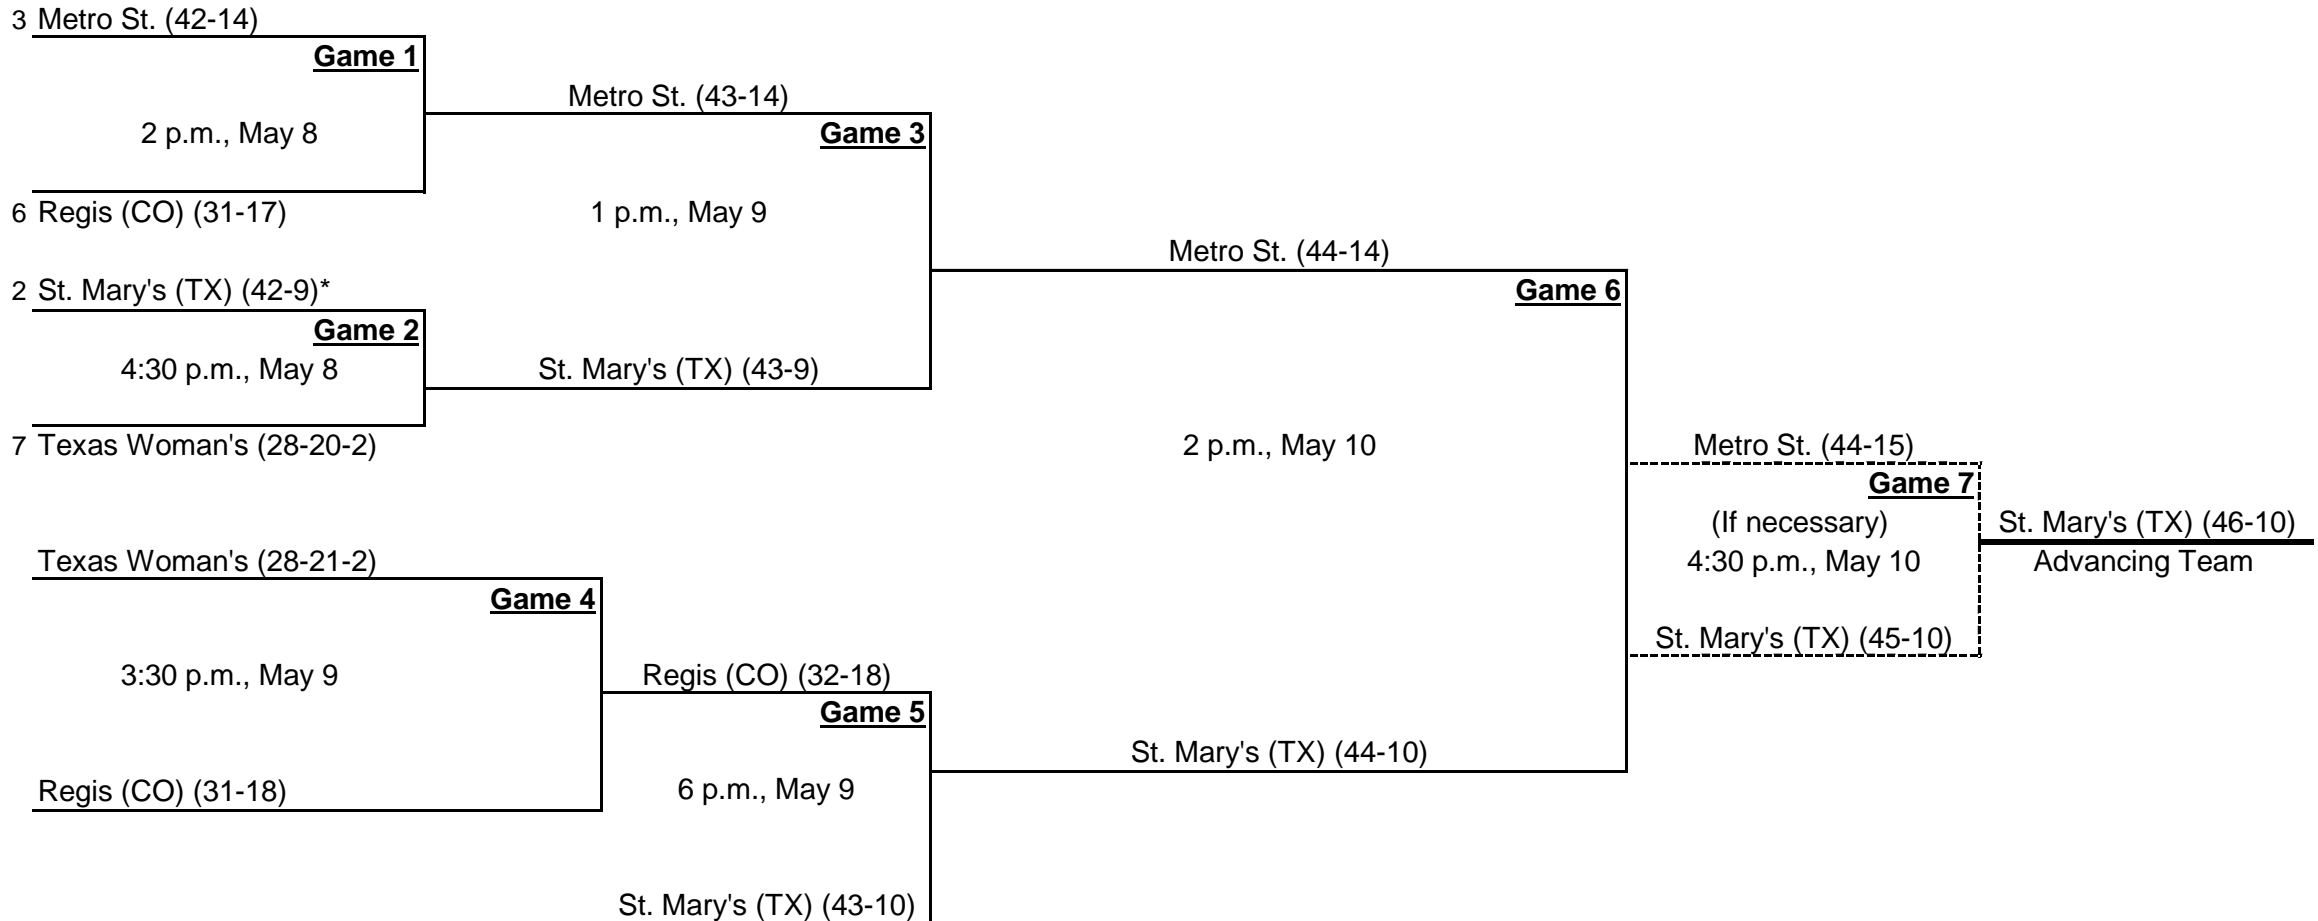

**2015 NCAA Division II Softball Championship Regional Bracket**  
**Southeast 2 Regional Site**  
**May 8, 9 & 10**

**2015 SOFTBALL CHAMPIONSHIP**  
DIVISION II

\*Denotes host institution

**All times are Eastern time.**

**2015 NCAA Division II Softball Championship Regional Bracket**  
**South Central 1 Regional Site**  
**May 8, 9 & 10**

**2015 SOFTBALL CHAMPIONSHIP**  
 DIVISION II

\*Denotes host institution

**All times are Eastern time.**

**2015 NCAA Division II Softball Championship Regional Bracket**  
**South Central 2 Regional Site**  
**May 8, 9 & 10**

**2015 SOFTBALL CHAMPIONSHIP**  
 DIVISION II

\*Denotes host institution

**All times are Eastern time.**