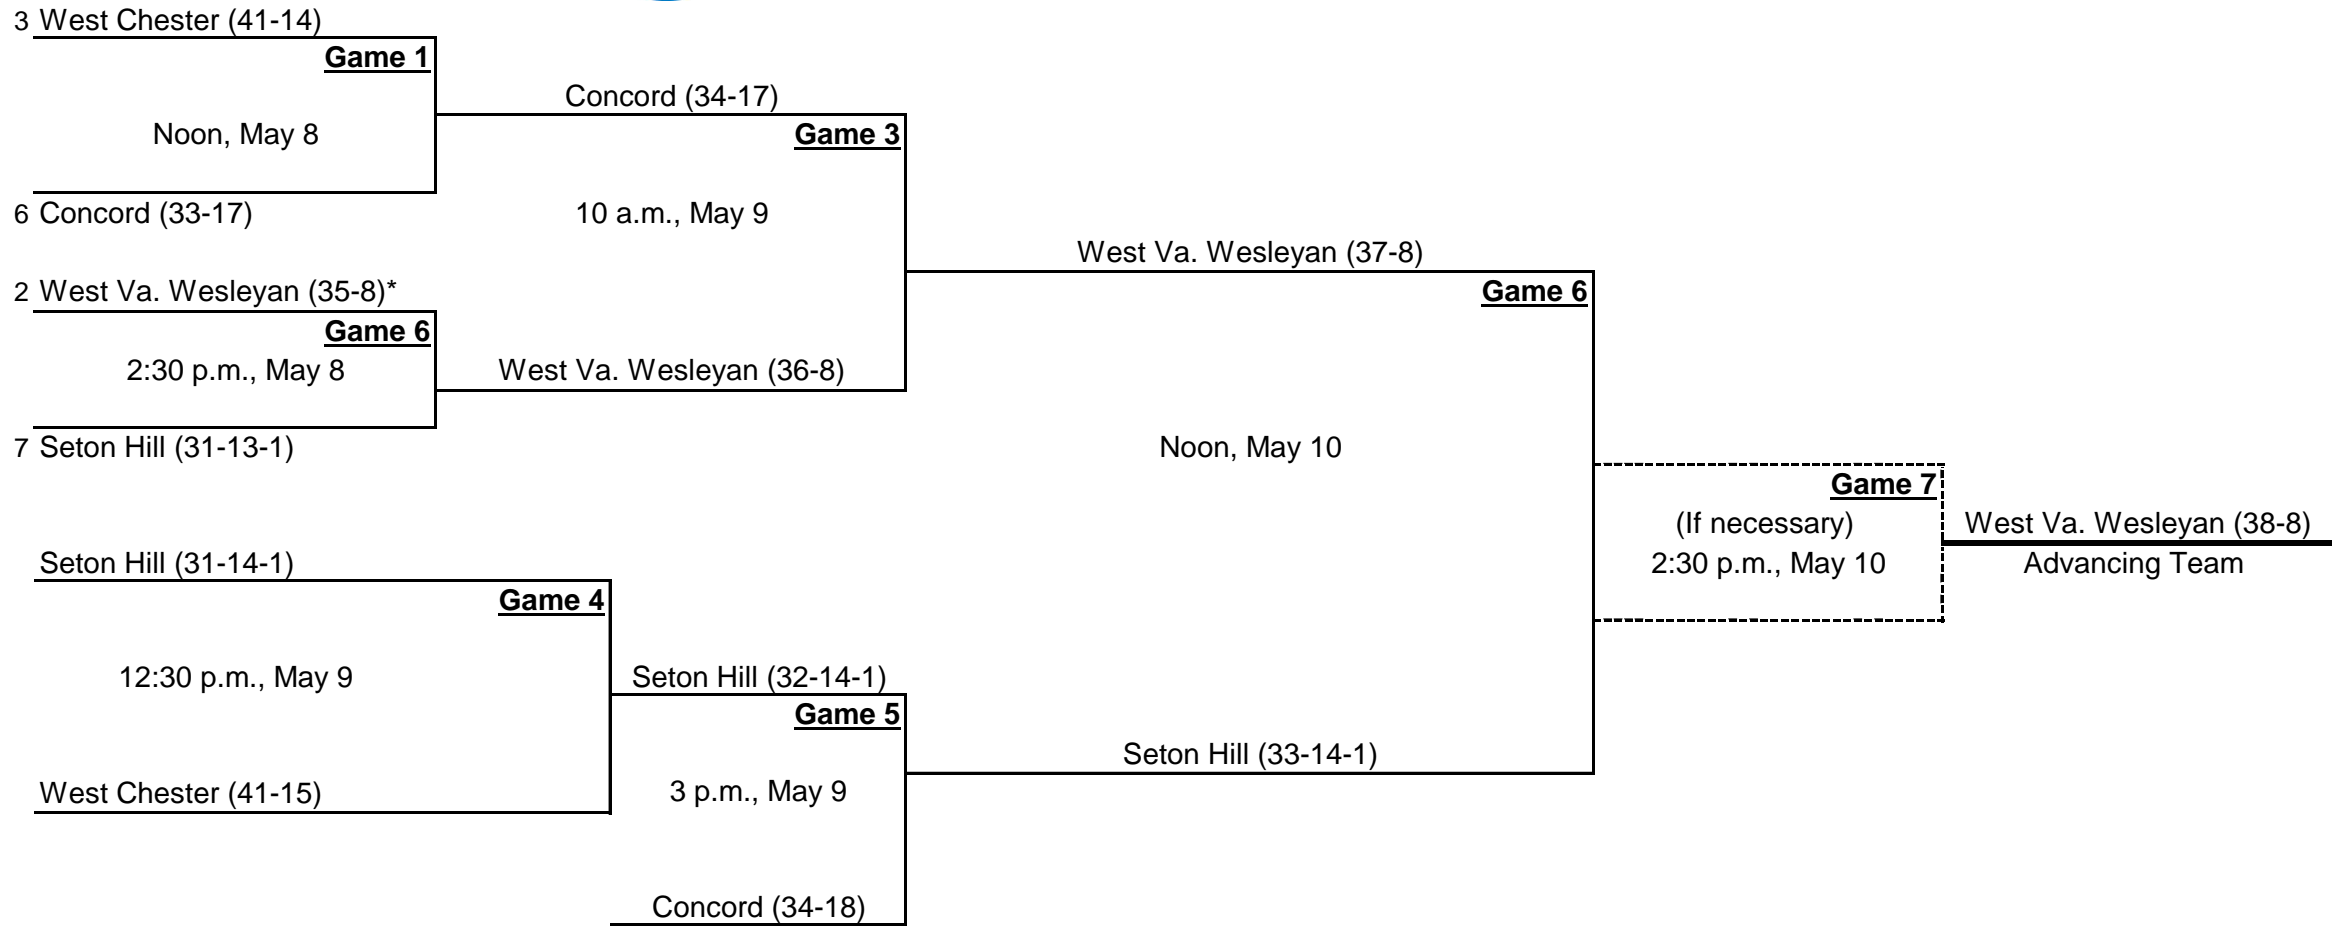

**2015 NCAA Division II Softball Championship Regional Bracket**  
**Atlantic 1 Regional Site**  
**May 8, 9 & 10**

**2015 SOFTBALL CHAMPIONSHIP**  
 DIVISION II

\*Denotes host institution

All times are Eastern time.

**2015 NCAA Division II Softball Championship Regional Bracket**  
**Atlantic 2 Regional Site**  
**May 8, 9 & 10**

**2015 SOFTBALL CHAMPIONSHIP**  
DIVISION II

\*Denotes host institution

**All times are Eastern time.**

**2015 NCAA Division II Softball Championship Regional Bracket**  
**Central 1 Regional Site**  
**May 8, 9 & 10**

**2015 SOFTBALL**  
**CHAMPIONSHIP**  
 DIVISION II

\*Denotes host institution

All times are Eastern time.

**2015 NCAA Division II Softball Championship Regional Bracket**  
**Central 2 Regional Site**  
**May 8, 9 & 10**

**2015 SOFTBALL CHAMPIONSHIP**  
DIVISION II

\*Denotes host institution

**All times are Eastern time.**