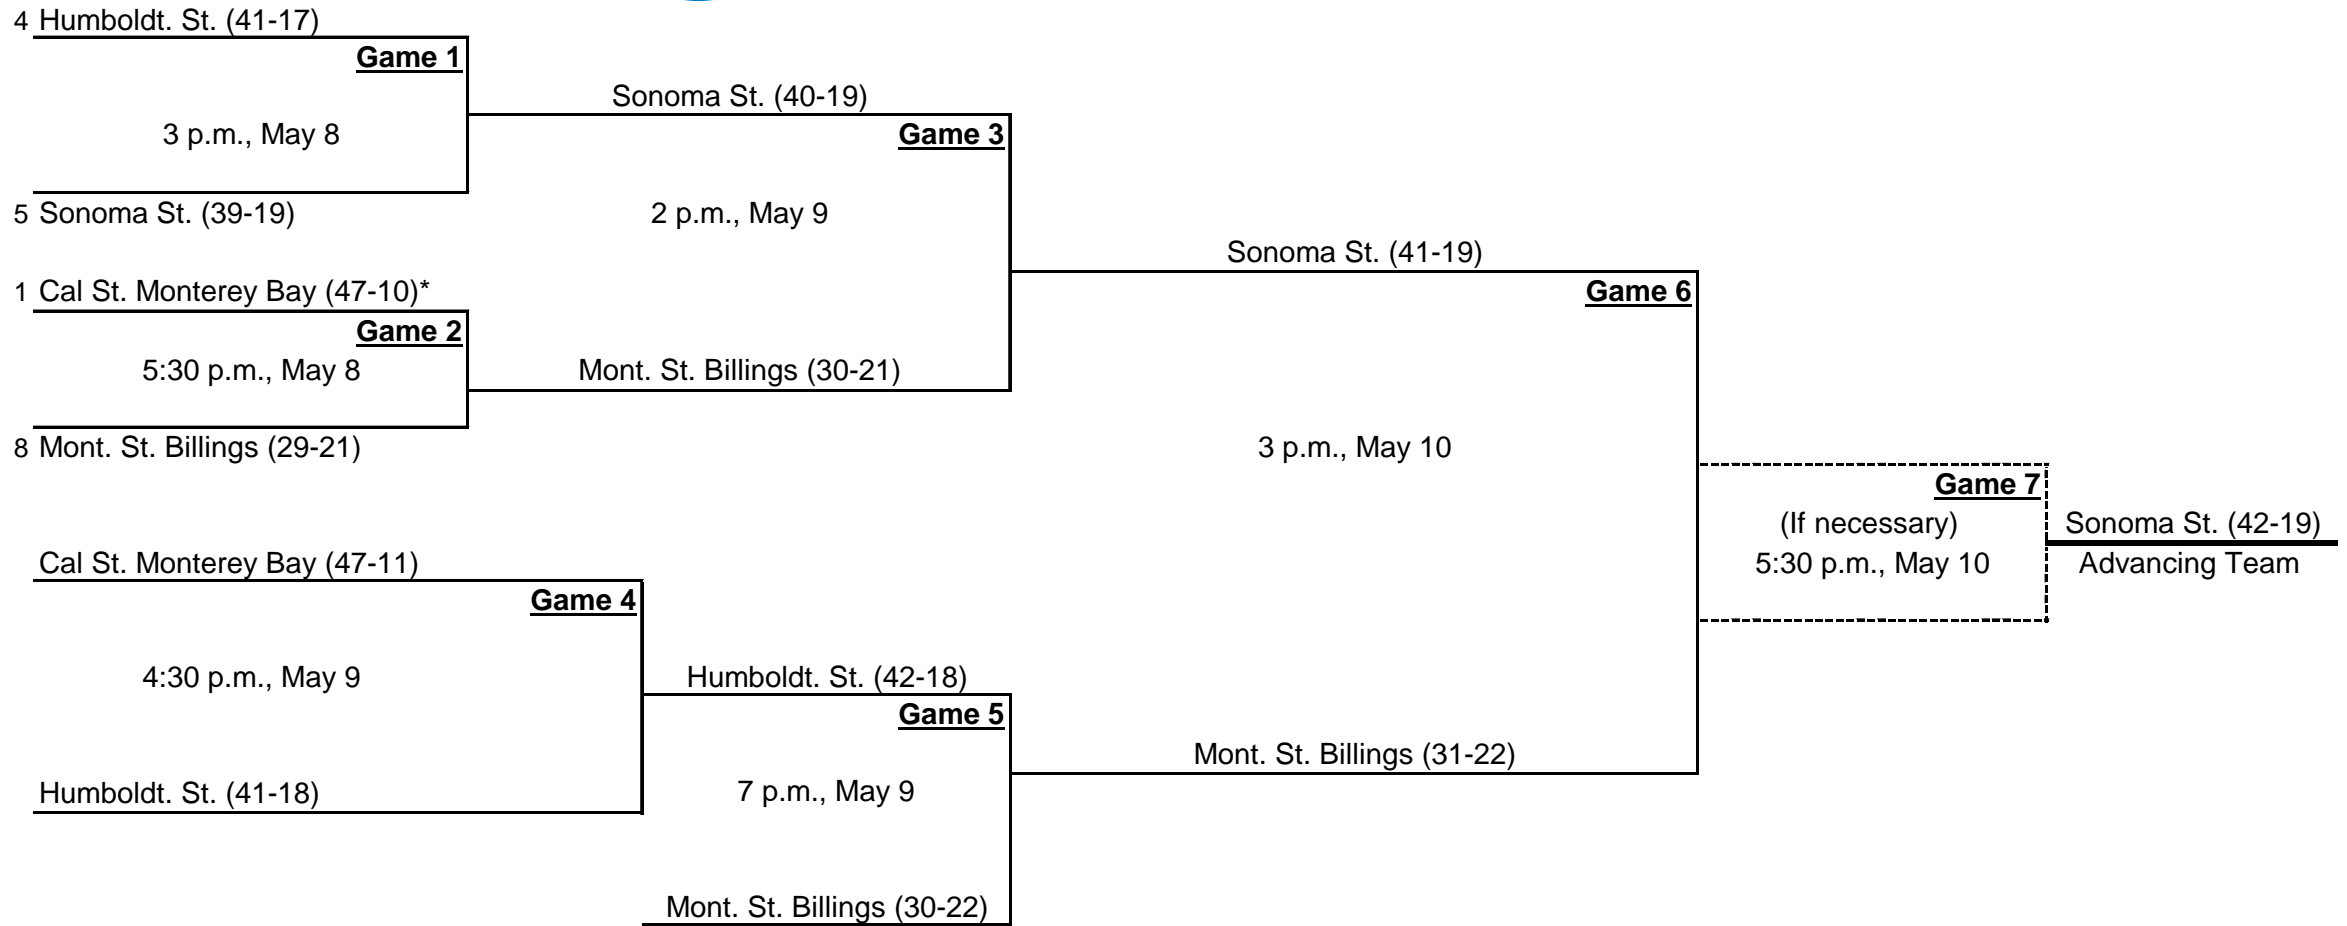

2015 NCAA Division II Softball Championship Regional Bracket
West 1 Regional Site
May 8, 9 & 10

2015 SOFTBALL
CHAMPIONSHIP
DIVISION II

*Denotes host institution

All times are Eastern time.