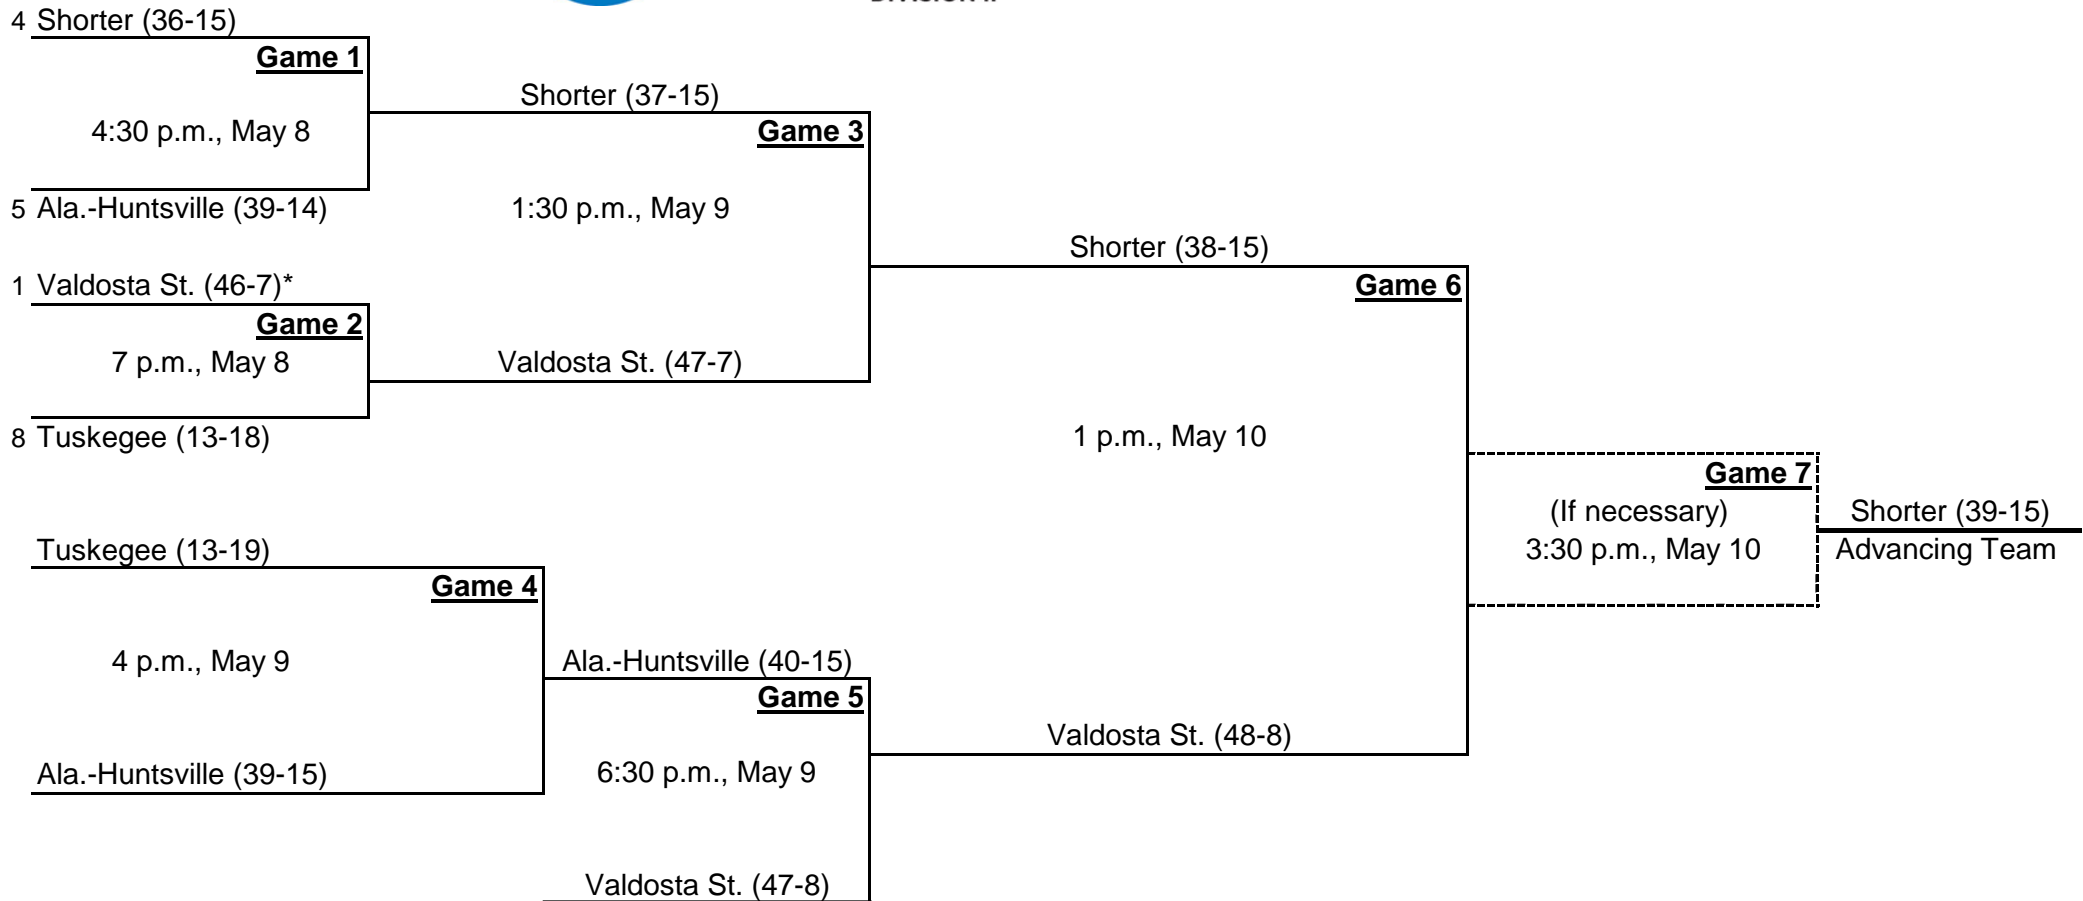

**2015 NCAA Division II Softball Championship Regional Bracket**  
**Midwest 1 Regional Site**  
**May 8, 9 & 10**

**2015 SOFTBALL**  
**CHAMPIONSHIP**  
DIVISION II

\*Denotes host institution

**All times are Eastern time.**

**2015 NCAA Division II Softball Championship Regional Bracket**  
**Midwest 2 Regional Site**  
**May 8, 9 & 10**

**2015 SOFTBALL**  
**CHAMPIONSHIP**  
DIVISION II

\*Denotes host institution

**All times are Eastern time.**

**2015 NCAA Division II Softball Championship Regional Bracket**  
**South 1 Regional Site**  
**May 8, 9 & 10**

**2015 SOFTBALL CHAMPIONSHIP**  
 DIVISION II

\*Denotes host institution

**All times are Eastern time.**