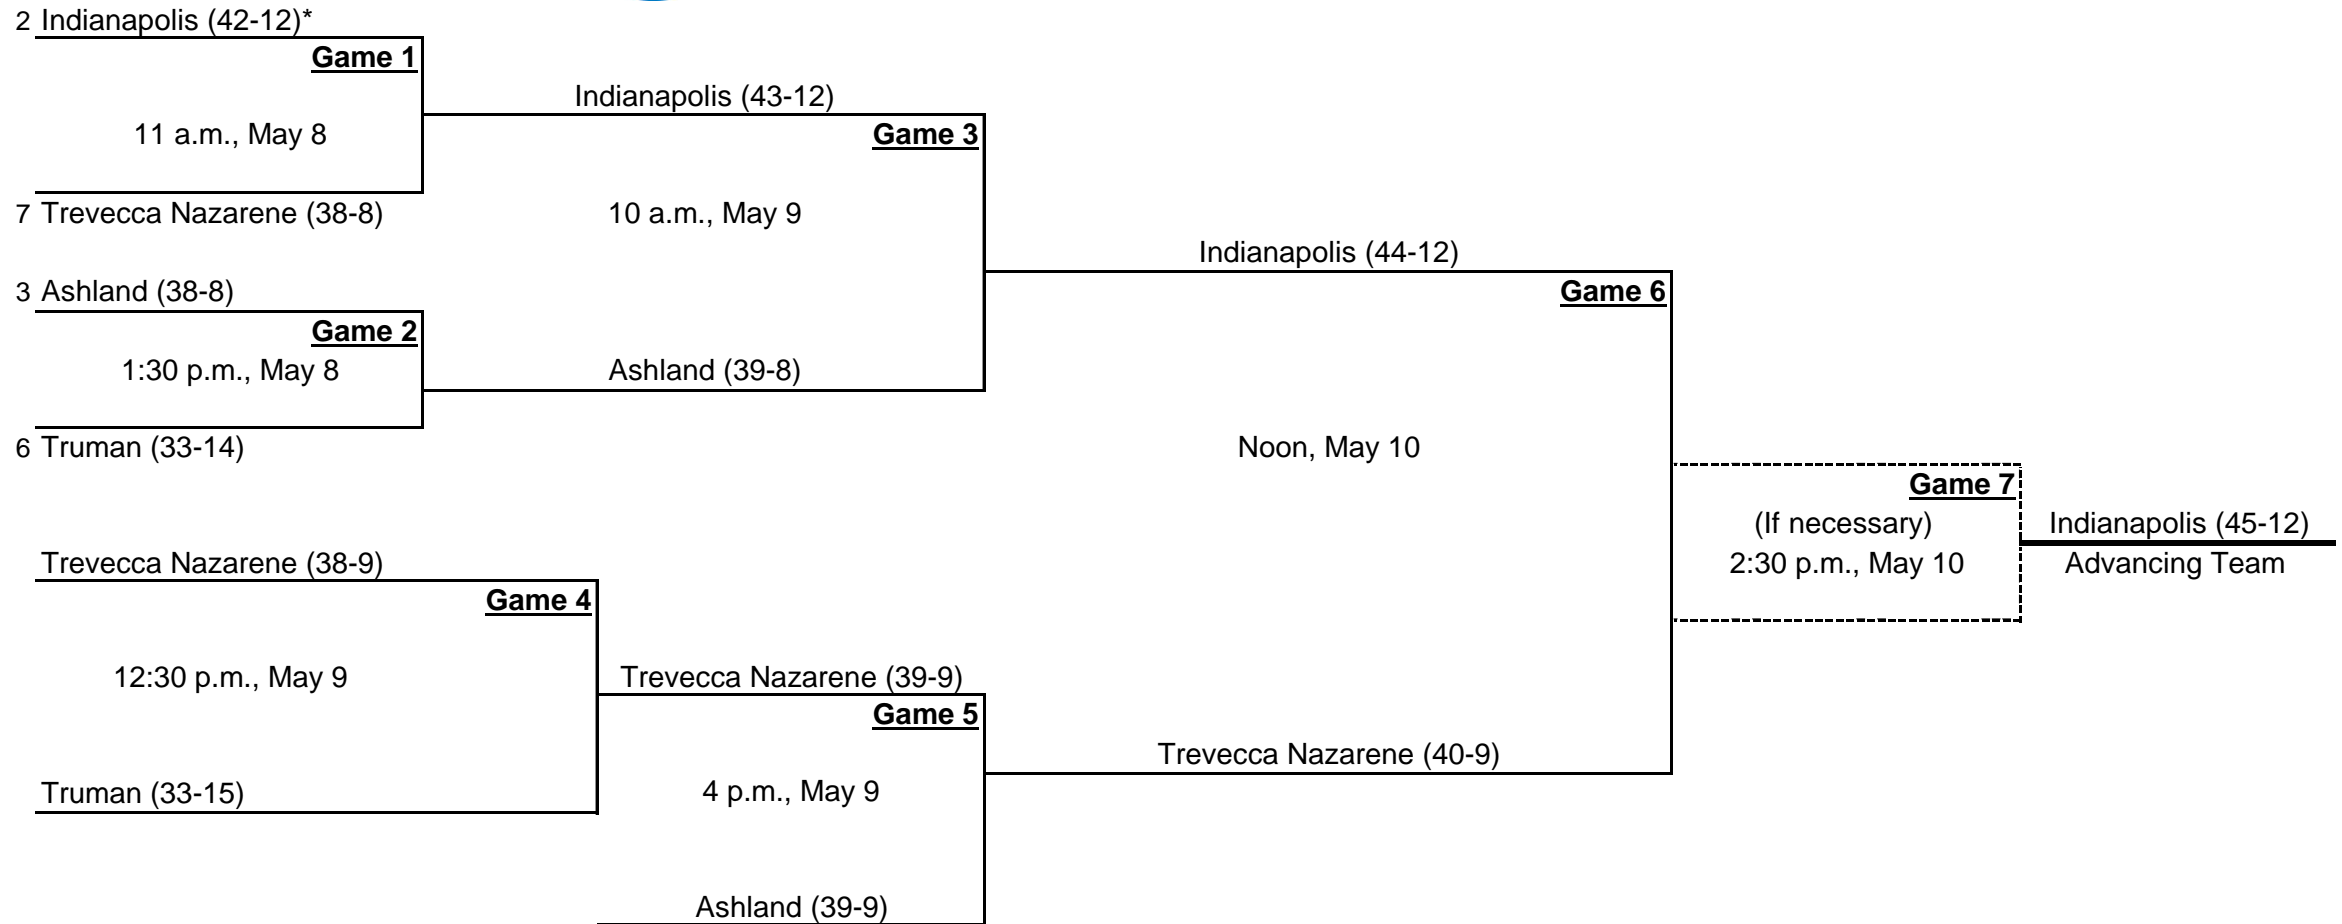

**2015 NCAA Division II Softball Championship Regional Bracket**  
**Central 2 Regional Site**  
**May 8, 9 & 10**

**2015 SOFTBALL CHAMPIONSHIP**  
DIVISION II

\*Denotes host institution

**All times are Eastern time.**

**2015 NCAA Division II Softball Championship Regional Bracket**  
**Midwest 1 Regional Site**  
**May 8, 9 & 10**

**2015 SOFTBALL**  
**CHAMPIONSHIP**  
DIVISION II

\*Denotes host institution

**All times are Eastern time.**

**2015 NCAA Division II Softball Championship Regional Bracket**  
**Midwest 2 Regional Site**  
**May 8, 9 & 10**

**2015 SOFTBALL**  
**CHAMPIONSHIP**  
DIVISION II

\*Denotes host institution

**All times are Eastern time.**

**2015 NCAA Division II Softball Championship Regional Bracket**  
**South 1 Regional Site**  
**May 8, 9 & 10**

**2015 SOFTBALL CHAMPIONSHIP**  
 DIVISION II

\*Denotes host institution

**All times are Eastern time.**