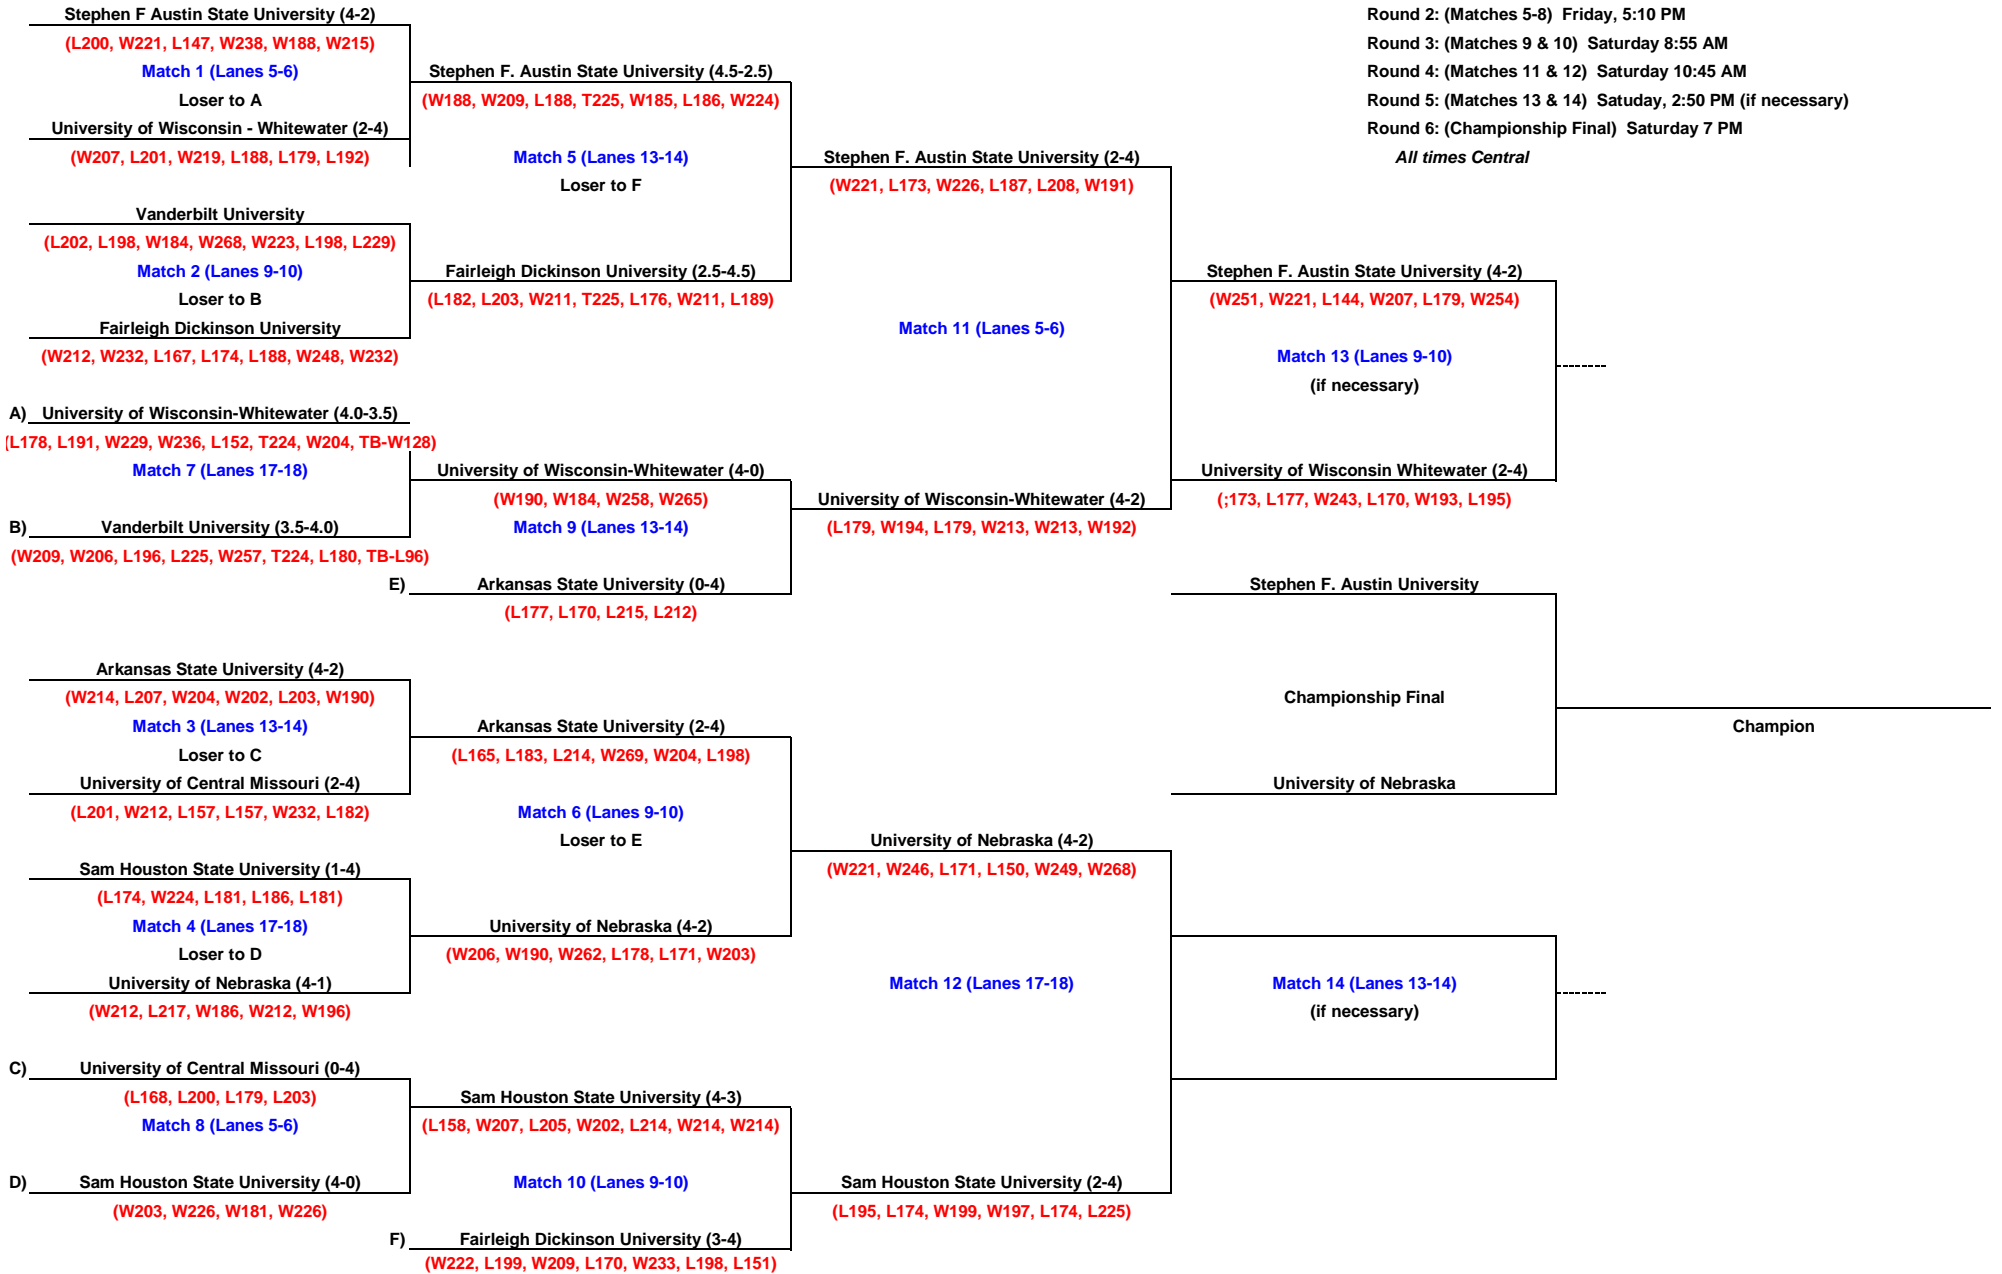

2015 NCAA WOMEN'S BOWLING CHAMPIONSHIP

Round 1: (Matches 1-4) Friday, 3:30 PM
 Round 2: (Matches 5-8) Friday, 5:10 PM
 Round 3: (Matches 9 & 10) Saturday 8:55 AM
 Round 4: (Matches 11 & 12) Saturday 10:45 AM
 Round 5: (Matches 13 & 14) Saturday, 2:50 PM (if necessary)
 Round 6: (Championship Final) Saturday 7 PM
All times Central

*Note: The NCAA Women's Bowling Committee reserves the right to revise the schedule (i.e., match times) when necessary.
 All matches will be webcast live via www.ncaa.com
 A live broadcast of the championship finals will air on ESPNU Saturday, April 11 at 7 p.m. Central time.
 1. If the winner of Match 9 defeats the winner of Match 5, then Match 13 is necessary.
 2. If the winner of Match 10 defeats the winner of Match 6, then Match 14 is necessary.