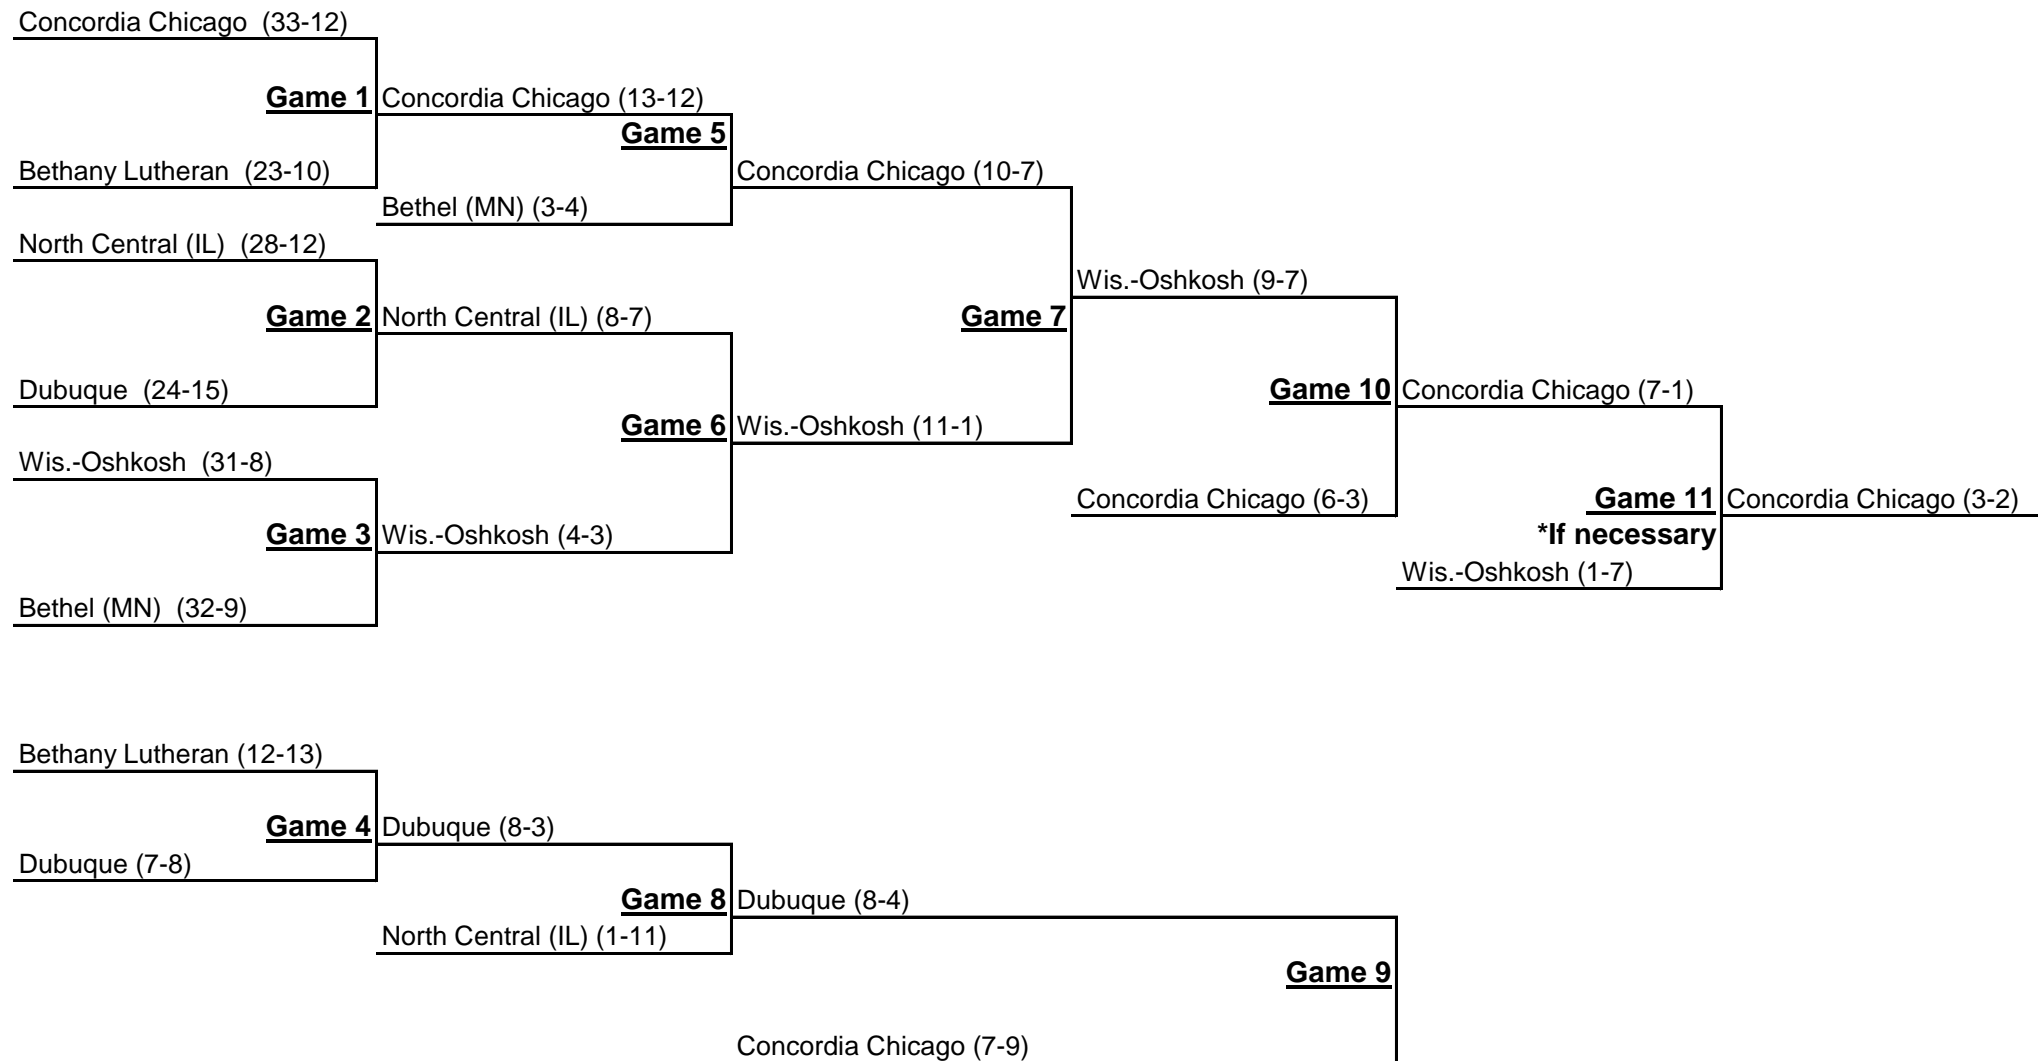

2018 NCAA Division III Baseball Championship Adrian, Michigan Regional May 17-20/21, 2018

Thursday	Friday	Saturday	Sunday	Monday
G1 – 10 a.m.	G5 – 10 a.m.	G9 – 10 a.m.	G13 – noon	*G15 – TBD
G2 – 1:15 p.m.	G6 – 1:15 p.m.	G10 – 1:15 p.m.	G14 – 3:30 p.m.	*If necessary
G3 – 4:30 p.m.	G7 – 4:30 p.m.	G11 – 4:30 p.m.		
G4 – 7:45 p.m.	G8 – 7:45 p.m.	G12 – 7:45 p.m.		

*All game times are local time and subject to change.

2018 NCAA Division III Baseball Championship Auburn, New York Regional May 17-20/21, 2018

Thursday	Friday	Saturday	Sunday	Monday
G1 – 10 a.m.	G5 – 10 a.m.	G9 – 10 a.m.	G13 – noon	*G15 – TBD
G2 – 1:15 p.m.	G6 – 1:15 p.m.	G10 – 1:15 p.m.	G14 – 3:30 p.m.	*If necessary
G3 – 4:30 p.m.	G7 – 4:30 p.m.	G11 – 4:30 p.m.		
G4 – 7:45 p.m.	G8 – 7:45 p.m.	G12 – 7:45 p.m.		

*All game times are local time and subject to change.

2018 NCAA Division III Baseball Championship Duluth, Minnesota Regional May 17-20, 2018

Thursday	Friday	Saturday	Sunday
G1 – 11 a.m.	G4 – 11 a.m.	G7 – 11 a.m.	*G10 – TBD
G2 – 2:30 p.m.	G5 – 2:30 p.m.	G8 – 2:30 p.m.	*G11 - TBD
G3 – 6 p.m.	G6 – 6 p.m.	G9 – 6 p.m.	*If necessary

*All game times are local time and subject to change.

2018 NCAA Division III Baseball Championship Spokane, Washington Regional May 17-20, 2018

Thursday	Friday	Saturday	Sunday
G1 – 11 a.m.	G4 – 11 a.m.	G7 – 11 a.m.	*G10 – TBD
G2 – 2:30 p.m.	G5 – 2:30 p.m.	G8 – 2:30 p.m.	*G11 - TBD
G3 – 6 p.m.	G6 – 6 p.m.	G9 – 6 p.m.	*If necessary