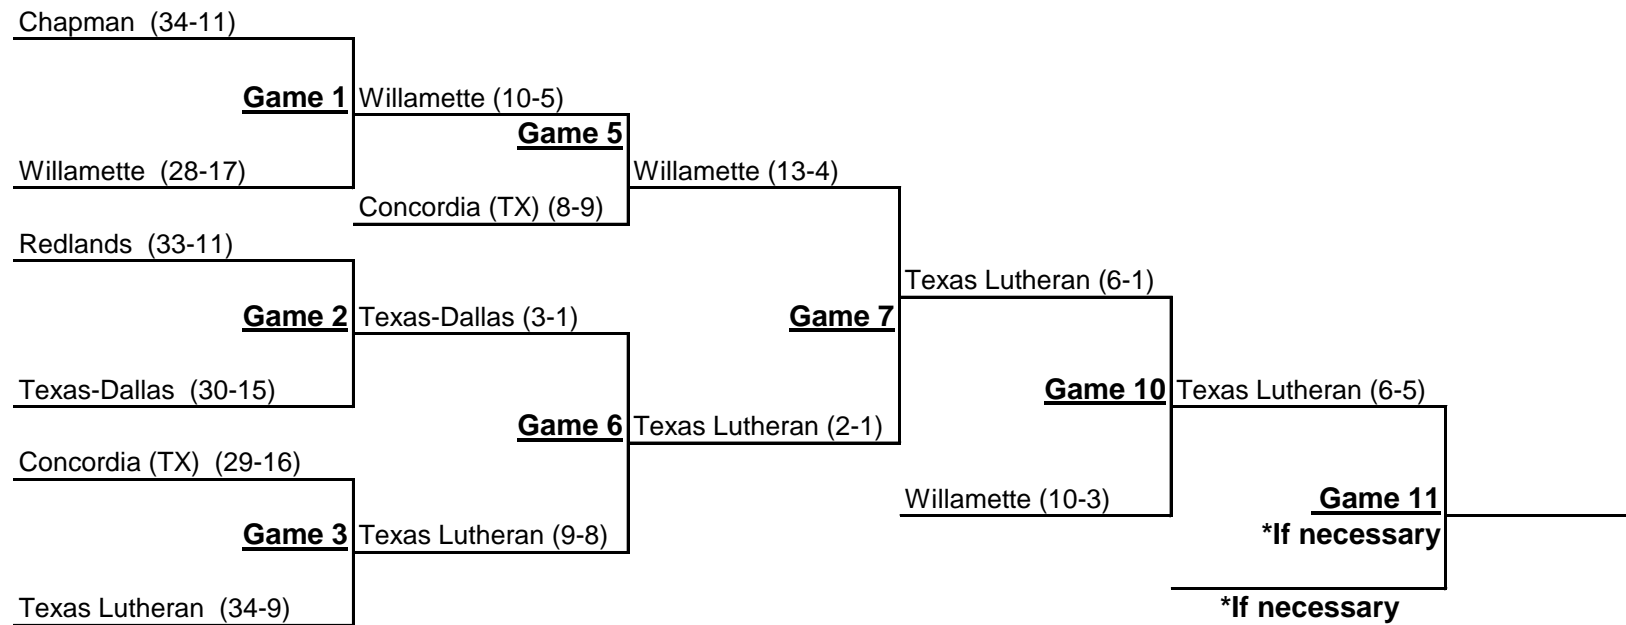

*All game times are local time and subject to change.

2018 NCAA Division III Baseball Championship Holly Springs, North Carolina Regional May 17-20, 2018

Thursday	Friday	Saturday	Sunday
G1 – 11 a.m.	G4 – 11 a.m.	G7 – 11 a.m.	*G10 – TBD
G2 – 2:30 p.m.	G5 – 2:30 p.m.	G8 – 2:30 p.m.	*G11 - TBD
G3 – 6 p.m.	G6 – 6 p.m.	G9 – 6 p.m.	*If necessary

2018 NCAA Division III Baseball Championship Sauget, Illinois Regional May 17-20/21, 2018

Thursday	Friday	Saturday	Sunday	Monday
G1 – 10 a.m.	G5 – 10 a.m.	G9 – 10 a.m.	G13 – noon	*G15 – TBD
G2 – 1:15 p.m.	G6 – 1:15 p.m.	G10 – 1:15 p.m.	G14 – 3:30 p.m.	*If necessary
G3 – 4:30 p.m.	G7 – 4:30 p.m.	G11 – 4:30 p.m.		
G4 – 7:45 p.m.	G8 – 7:45 p.m.	G12 – 7:45 p.m.		

*All game times are local time and subject to change.

2018 NCAA Division III Baseball Championship Spokane, Washington Regional May 17-20, 2018

Thursday	Friday	Saturday	Sunday
G1 – 11 a.m.	G4 – 11 a.m.	G7 – 11 a.m.	*G10 – TBD
G2 – 2:30 p.m.	G5 – 2:30 p.m.	G8 – 2:30 p.m.	*G11 - TBD
G3 – 6 p.m.	G6 – 6 p.m.	G9 – 6 p.m.	*If necessary

2018 NCAA Division III Baseball Championship York, Pennsylvania Regional May 17-20/21, 2018

Thursday	Friday	Saturday	Sunday	Monday
G1 – 10 a.m.	G5 – 10 a.m.	G9 – 10 a.m.	G13 – noon	*G15 – TBD
G2 – 1:15 p.m.	G6 – 1:15 p.m.	G10 – 1:15 p.m.	G14 – 3:30 p.m.	*If necessary
G3 – 4:30 p.m.	G7 – 4:30 p.m.	G11 – 4:30 p.m.		
G4 – 7:45 p.m.	G8 – 7:45 p.m.	G12 – 7:45 p.m.		