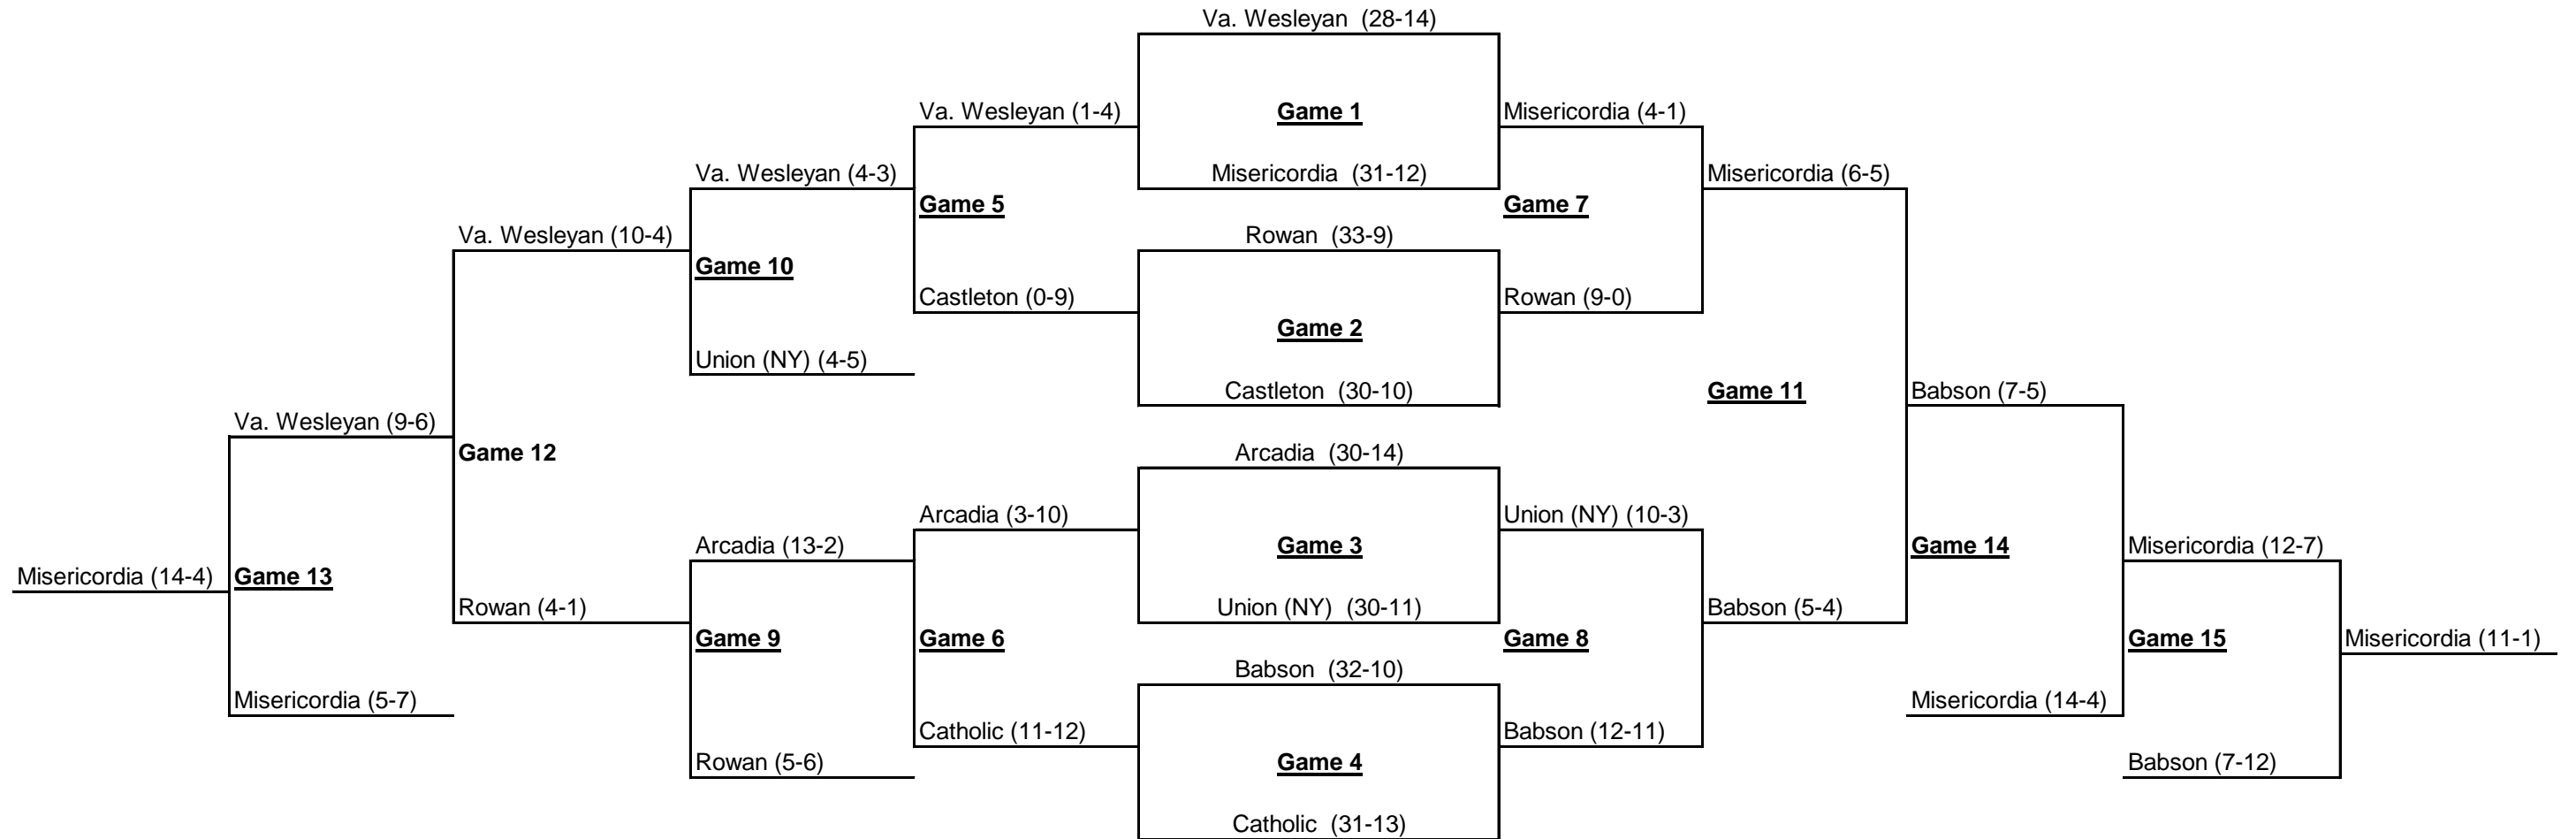

2018 NCAA Division III Baseball Championship Sauget, Illinois Regional May 17-20/21, 2018

Thursday	Friday	Saturday	Sunday	Monday
G1 – 10 a.m.	G5 – 10 a.m.	G9 – 10 a.m.	G13 – noon	*G15 – TBD
G2 – 1:15 p.m.	G6 – 1:15 p.m.	G10 – 1:15 p.m.	G14 – 3:30 p.m.	*If necessary
G3 – 4:30 p.m.	G7 – 4:30 p.m.	G11 – 4:30 p.m.		
G4 – 7:45 p.m.	G8 – 7:45 p.m.	G12 – 7:45 p.m.		

*All game times are local time and subject to change.

2018 NCAA Division III Baseball Championship Spokane, Washington Regional May 17-20, 2018

Thursday	Friday	Saturday	Sunday
G1 – 11 a.m.	G4 – 11 a.m.	G7 – 11 a.m.	*G10 – TBD
G2 – 2:30 p.m.	G5 – 2:30 p.m.	G8 – 2:30 p.m.	*G11 - TBD
G3 – 6 p.m.	G6 – 6 p.m.	G9 – 6 p.m.	*If necessary

2018 NCAA Division III Baseball Championship York, Pennsylvania Regional May 17-20/21, 2018

Thursday	Friday	Saturday	Sunday	Monday
G1 – 10 a.m.	G5 – 10 a.m.	G9 – 10 a.m.	G13 – noon	*G15 – TBD
G2 – 1:15 p.m.	G6 – 1:15 p.m.	G10 – 1:15 p.m.	G14 – 3:30 p.m.	*If necessary
G3 – 4:30 p.m.	G7 – 4:30 p.m.	G11 – 4:30 p.m.		
G4 – 7:45 p.m.	G8 – 7:45 p.m.	G12 – 7:45 p.m.		