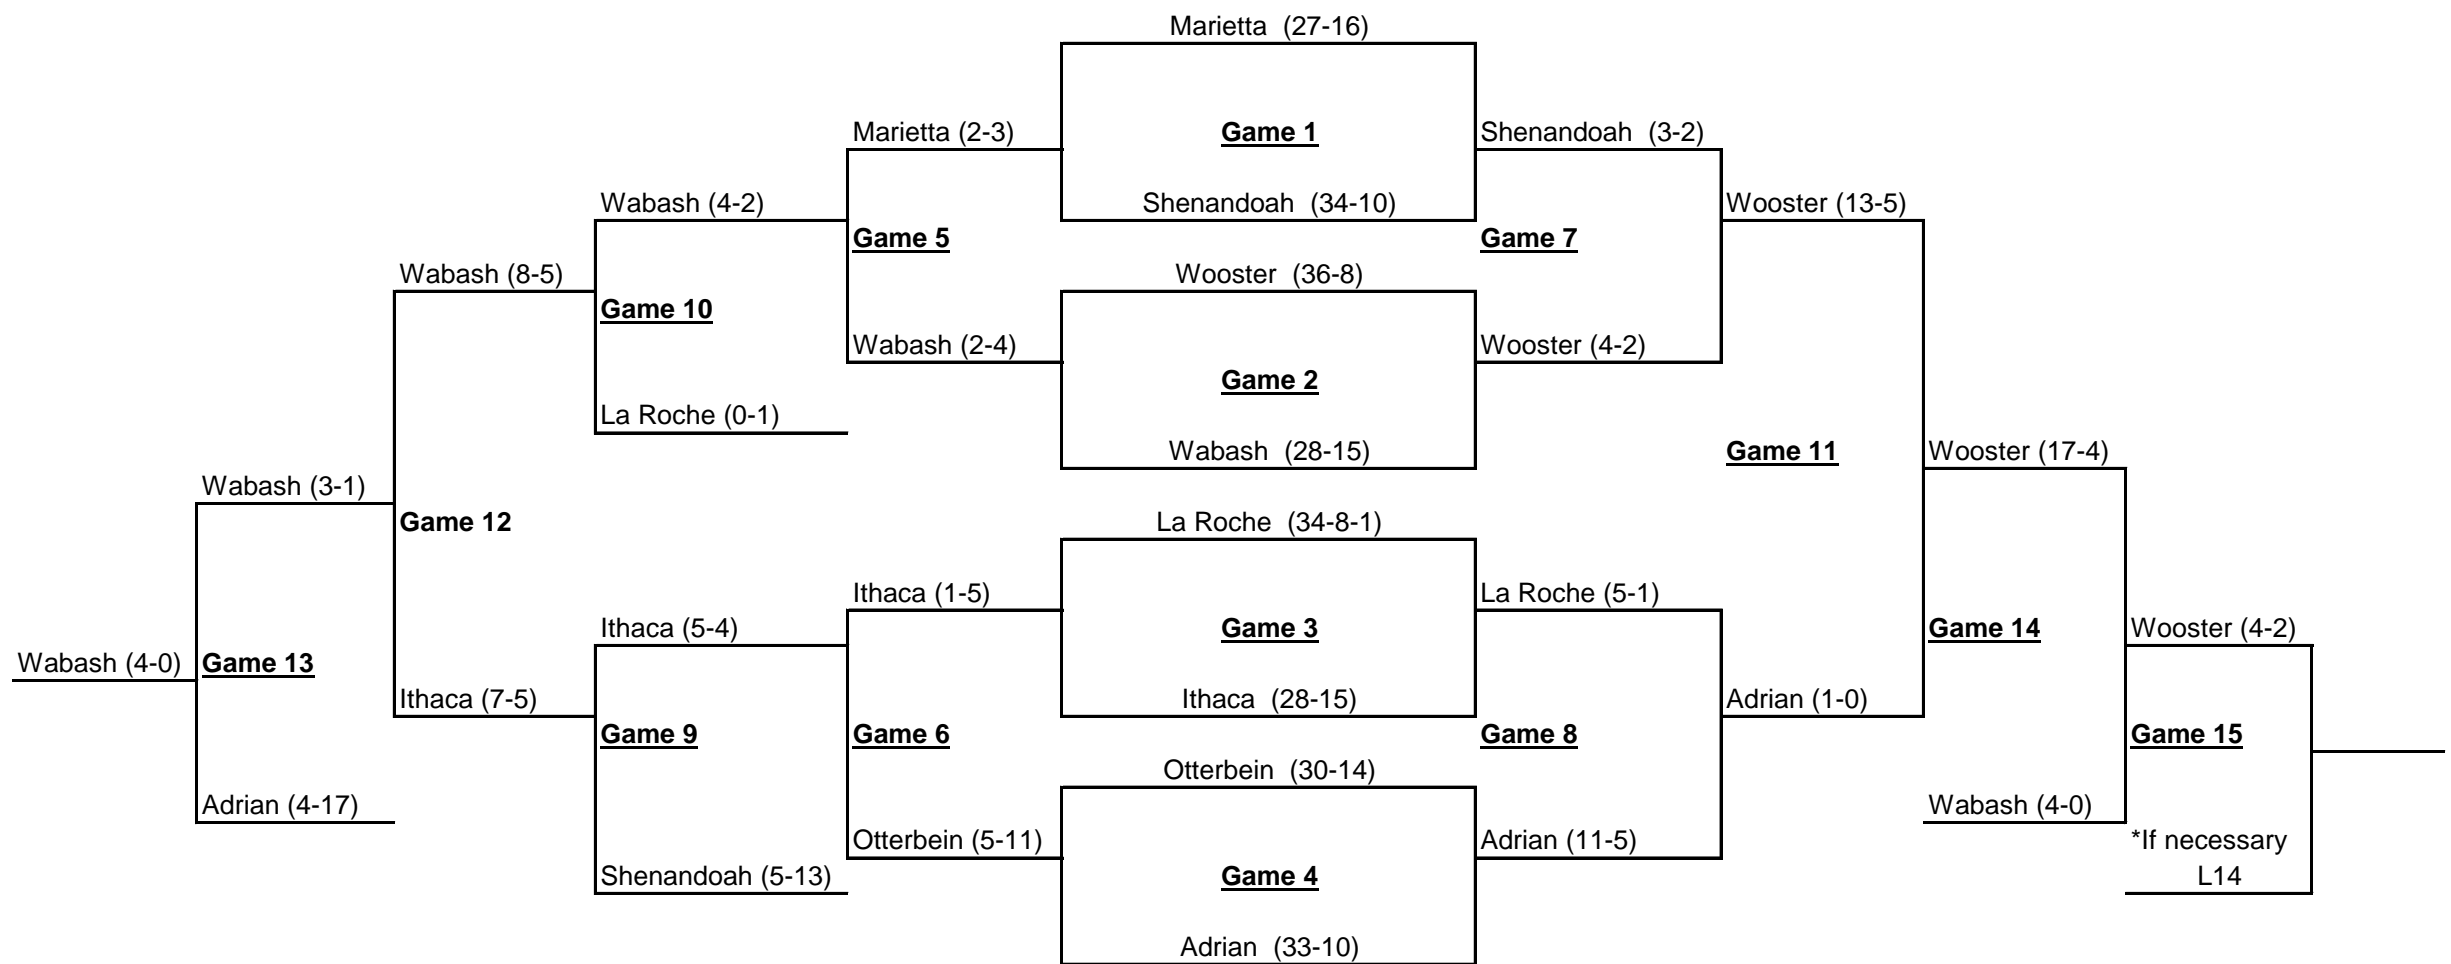

2018 NCAA Division III Baseball Championship Adrian, Michigan Regional May 17-20/21, 2018

Thursday	Friday	Saturday	Sunday	Monday
G1 – 10 a.m.	G5 – 10 a.m.	G9 – 10 a.m.	G13 – noon	*G15 – TBD
G2 – 1:15 p.m.	G6 – 1:15 p.m.	G10 – 1:15 p.m.	G14 – 3:30 p.m.	*If necessary
G3 – 4:30 p.m.	G7 – 4:30 p.m.	G11 – 4:30 p.m.		
G4 – 7:45 p.m.	G8 – 7:45 p.m.	G12 – 7:45 p.m.		

*All game times are local time and subject to change.

2018 NCAA Division III Baseball Championship Auburn, New York Regional May 17-20/21, 2018

Thursday	Friday	Saturday	Sunday	Monday
G1 – 10 a.m.	G5 – 10 a.m.	G9 – 10 a.m.	G13 – noon	*G15 – TBD
G2 – 1:15 p.m.	G6 – 1:15 p.m.	G10 – 1:15 p.m.	G14 – 3:30 p.m.	*If necessary
G3 – 4:30 p.m.	G7 – 4:30 p.m.	G11 – 4:30 p.m.		
G4 – 7:45 p.m.	G8 – 7:45 p.m.	G12 – 7:45 p.m.		

*All game times are local time and subject to change.

2018 NCAA Division III Baseball Championship Duluth, Minnesota Regional May 17-20, 2018

Thursday	Friday	Saturday	Sunday
G1 – 11 a.m.	G4 – 11 a.m.	G7 – 11 a.m.	*G10 – TBD
G2 – 2:30 p.m.	G5 – 2:30 p.m.	G8 – 2:30 p.m.	*G11 - TBD
G3 – 6 p.m.	G6 – 6 p.m.	G9 – 6 p.m.	*If necessary