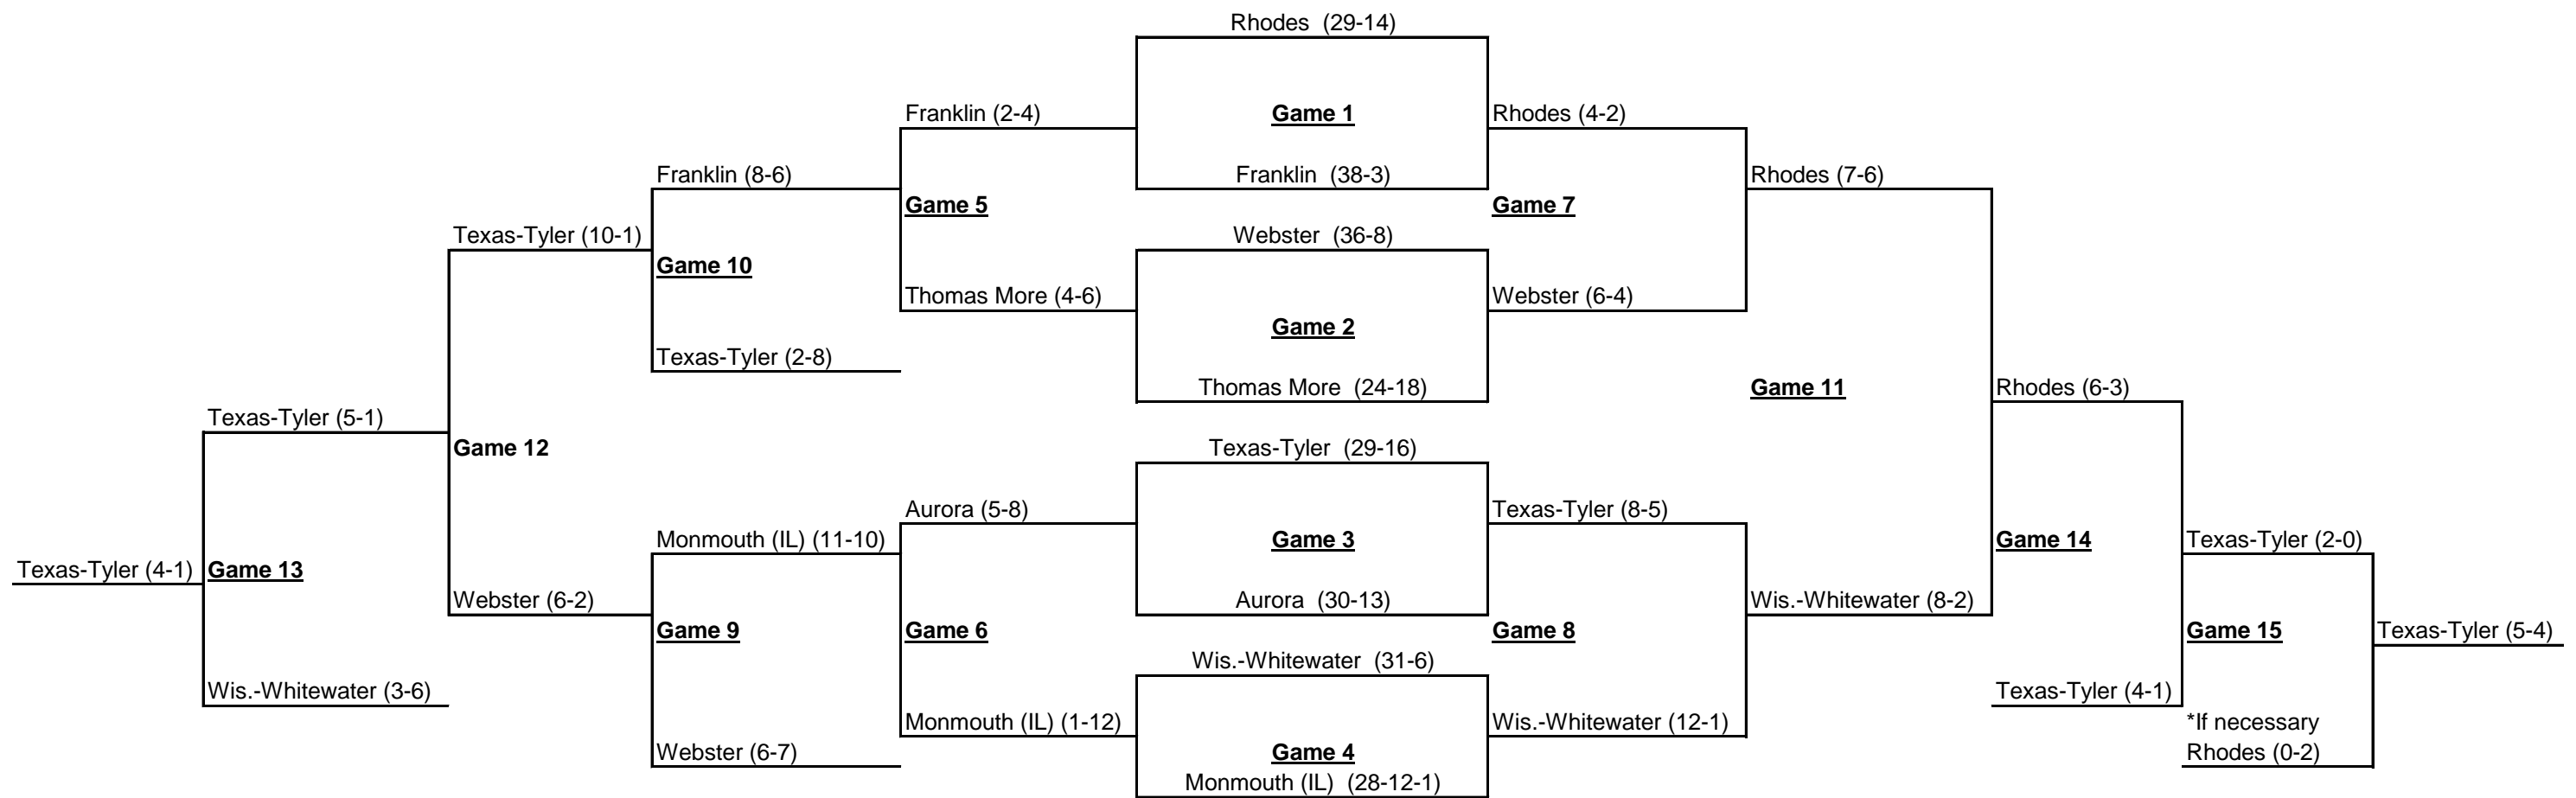

*All game times are local time and subject to change.

2018 NCAA Division III Baseball Championship Duluth, Minnesota Regional May 17-20, 2018

Thursday	Friday	Saturday	Sunday
G1 – 11 a.m.	G4 – 11 a.m.	G7 – 11 a.m.	*G10 – TBD
G2 – 2:30 p.m.	G5 – 2:30 p.m.	G8 – 2:30 p.m.	*G11 - TBD
G3 – 6 p.m.	G6 – 6 p.m.	G9 – 6 p.m.	*If necessary

*All game times are local time and subject to change.

2018 NCAA Division III Baseball Championship Holly Springs, North Carolina Regional May 17-20, 2018

Thursday	Friday	Saturday	Sunday
G1 – 11 a.m.	G4 – 11 a.m.	G7 – 11 a.m.	*G10 – TBD
G2 – 2:30 p.m.	G5 – 2:30 p.m.	G8 – 2:30 p.m.	*G11 - TBD
G3 – 6 p.m.	G6 – 6 p.m.	G9 – 6 p.m.	*If necessary

2018 NCAA Division III Baseball Championship Sauget, Illinois Regional May 17-20/21, 2018

Thursday	Friday	Saturday	Sunday	Monday
G1 – 10 a.m.	G5 – 10 a.m.	G9 – 10 a.m.	G13 – noon	*G15 – TBD
G2 – 1:15 p.m.	G6 – 1:15 p.m.	G10 – 1:15 p.m.	G14 – 3:30 p.m.	*If necessary
G3 – 4:30 p.m.	G7 – 4:30 p.m.	G11 – 4:30 p.m.		
G4 – 7:45 p.m.	G8 – 7:45 p.m.	G12 – 7:45 p.m.		

*All game times are local time and subject to change.

2018 NCAA Division III Baseball Championship Spokane, Washington Regional May 17-20, 2018

Thursday	Friday	Saturday	Sunday
G1 – 11 a.m.	G4 – 11 a.m.	G7 – 11 a.m.	*G10 – TBD
G2 – 2:30 p.m.	G5 – 2:30 p.m.	G8 – 2:30 p.m.	*G11 - TBD
G3 – 6 p.m.	G6 – 6 p.m.	G9 – 6 p.m.	*If necessary