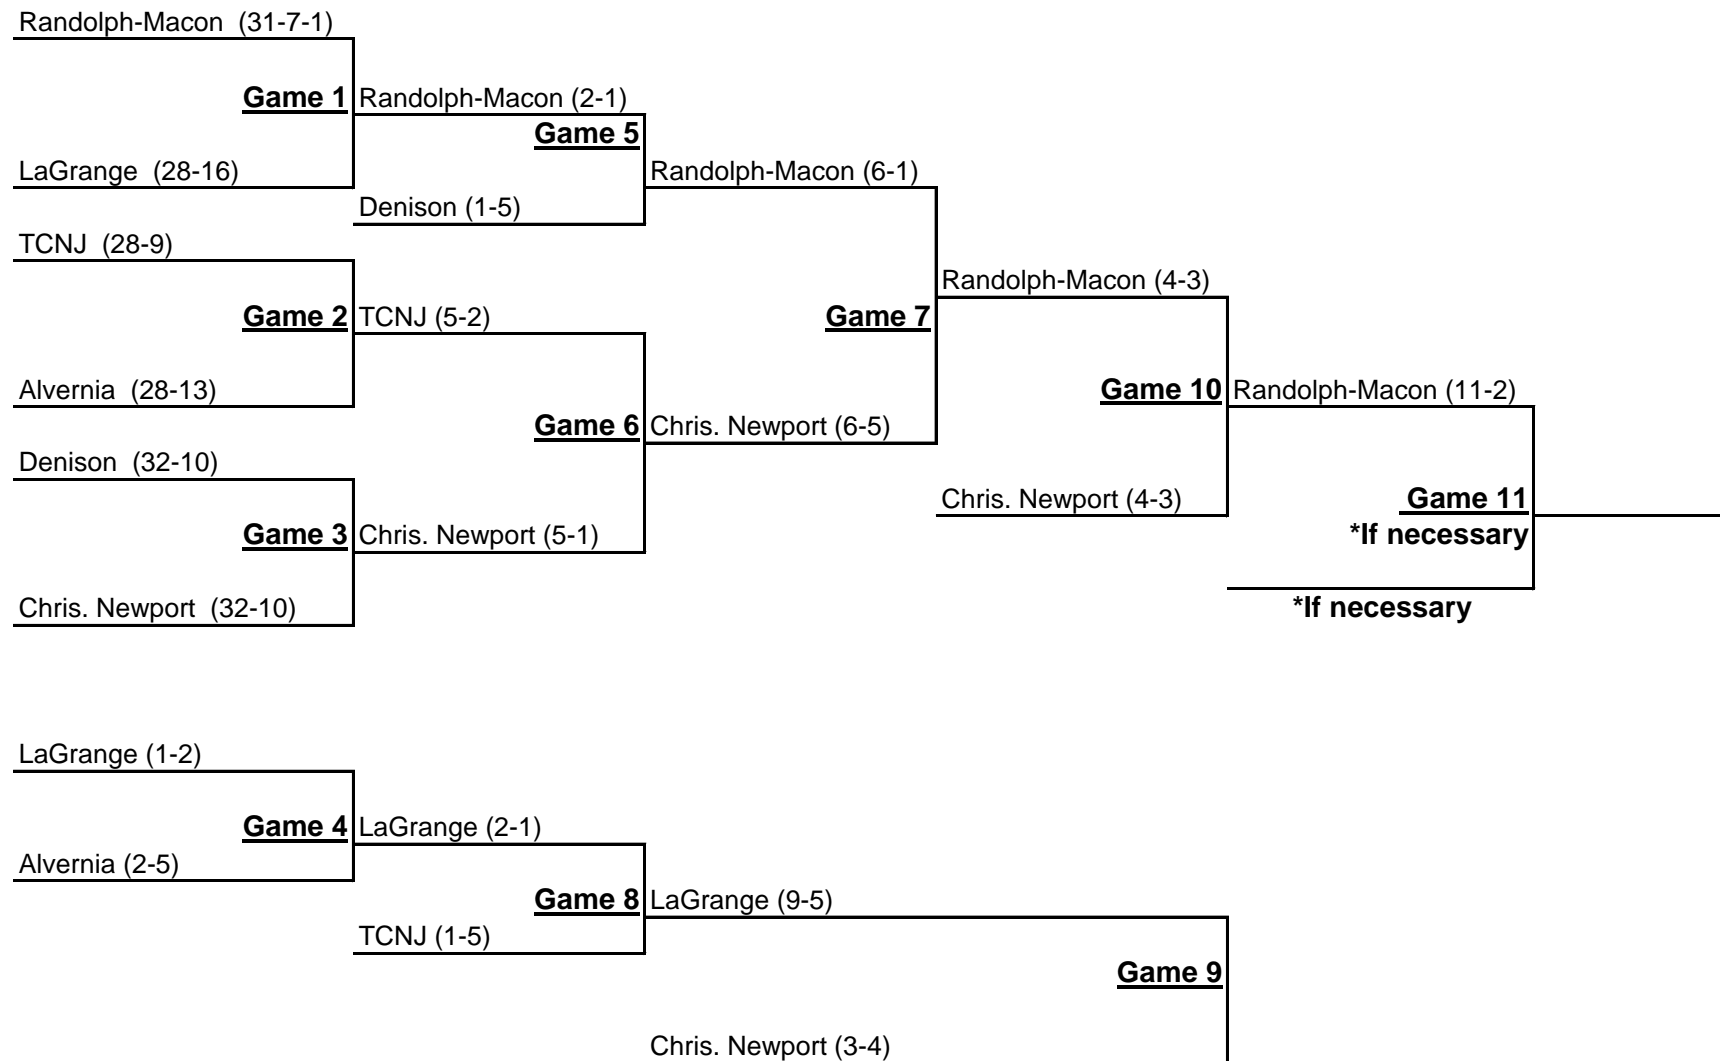

2018 NCAA Division III Baseball Championship Holly Springs, North Carolina Regional May 17-20, 2018

Thursday	Friday	Saturday	Sunday
G1 – 11 a.m.	G4 – 11 a.m.	G7 – 11 a.m.	*G10 – TBD
G2 – 2:30 p.m.	G5 – 2:30 p.m.	G8 – 2:30 p.m.	*G11 - TBD
G3 – 6 p.m.	G6 – 6 p.m.	G9 – 6 p.m.	*If necessary