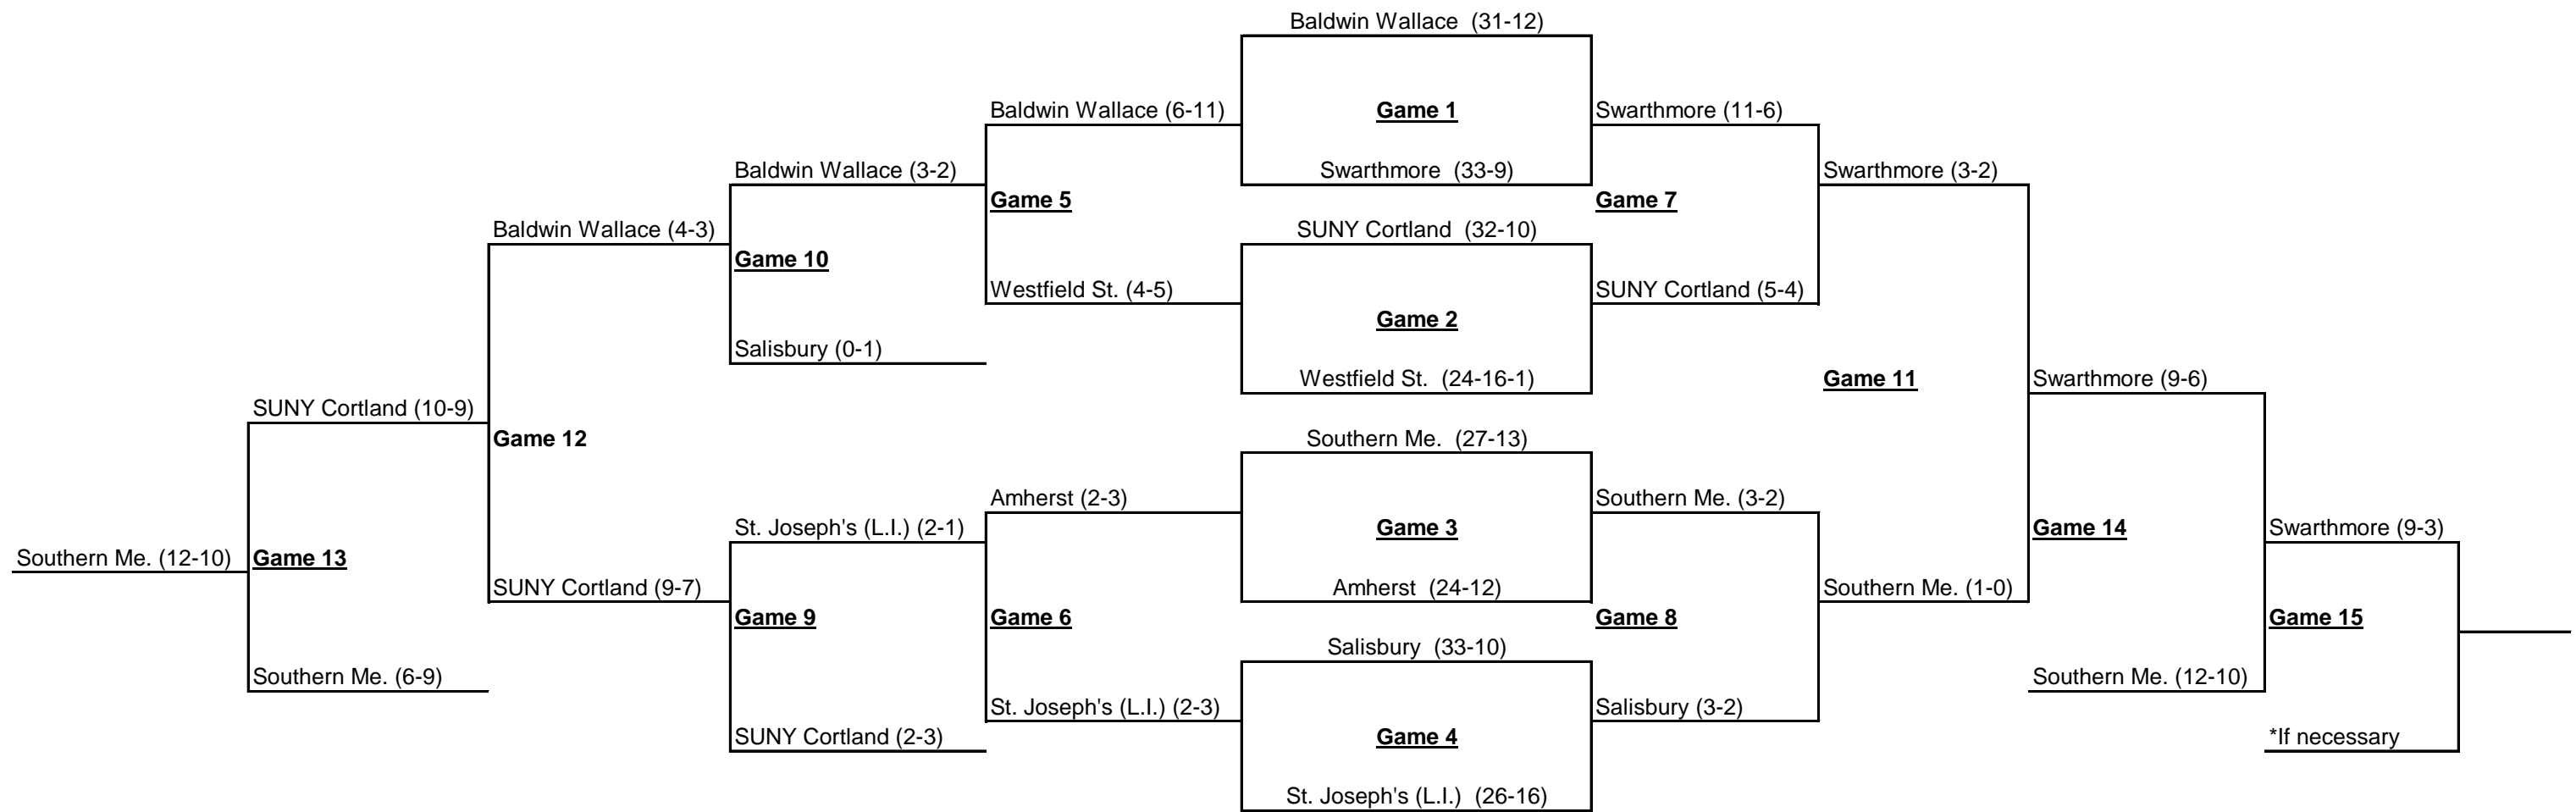

2018 NCAA Division III Baseball Championship Adrian, Michigan Regional May 17-20/21, 2018

Thursday	Friday	Saturday	Sunday	Monday
G1 – 10 a.m.	G5 – 10 a.m.	G9 – 10 a.m.	G13 – noon	*G15 – TBD
G2 – 1:15 p.m.	G6 – 1:15 p.m.	G10 – 1:15 p.m.	G14 – 3:30 p.m.	*If necessary
G3 – 4:30 p.m.	G7 – 4:30 p.m.	G11 – 4:30 p.m.		
G4 – 7:45 p.m.	G8 – 7:45 p.m.	G12 – 7:45 p.m.		

*All game times are local time and subject to change.

2018 NCAA Division III Baseball Championship Auburn, New York Regional May 17-20/21, 2018

Thursday	Friday	Saturday	Sunday	Monday
G1 – 10 a.m.	G5 – 10 a.m.	G9 – 10 a.m.	G13 – noon	*G15 – TBD
G2 – 1:15 p.m.	G6 – 1:15 p.m.	G10 – 1:15 p.m.	G14 – 3:30 p.m.	*If necessary
G3 – 4:30 p.m.	G7 – 4:30 p.m.	G11 – 4:30 p.m.		
G4 – 7:45 p.m.	G8 – 7:45 p.m.	G12 – 7:45 p.m.		

*All game times are local time and subject to change.

2018 NCAA Division III Baseball Championship Duluth, Minnesota Regional May 17-20, 2018

Thursday	Friday	Saturday	Sunday
G1 – 11 a.m.	G4 – 11 a.m.	G7 – 11 a.m.	*G10 – TBD
G2 – 2:30 p.m.	G5 – 2:30 p.m.	G8 – 2:30 p.m.	*G11 - TBD
G3 – 6 p.m.	G6 – 6 p.m.	G9 – 6 p.m.	*If necessary

*All game times are local time and subject to change.

2018 NCAA Division III Baseball Championship Spokane, Washington Regional May 17-20, 2018

Thursday	Friday	Saturday	Sunday
G1 – 11 a.m.	G4 – 11 a.m.	G7 – 11 a.m.	*G10 – TBD
G2 – 2:30 p.m.	G5 – 2:30 p.m.	G8 – 2:30 p.m.	*G11 - TBD
G3 – 6 p.m.	G6 – 6 p.m.	G9 – 6 p.m.	*If necessary