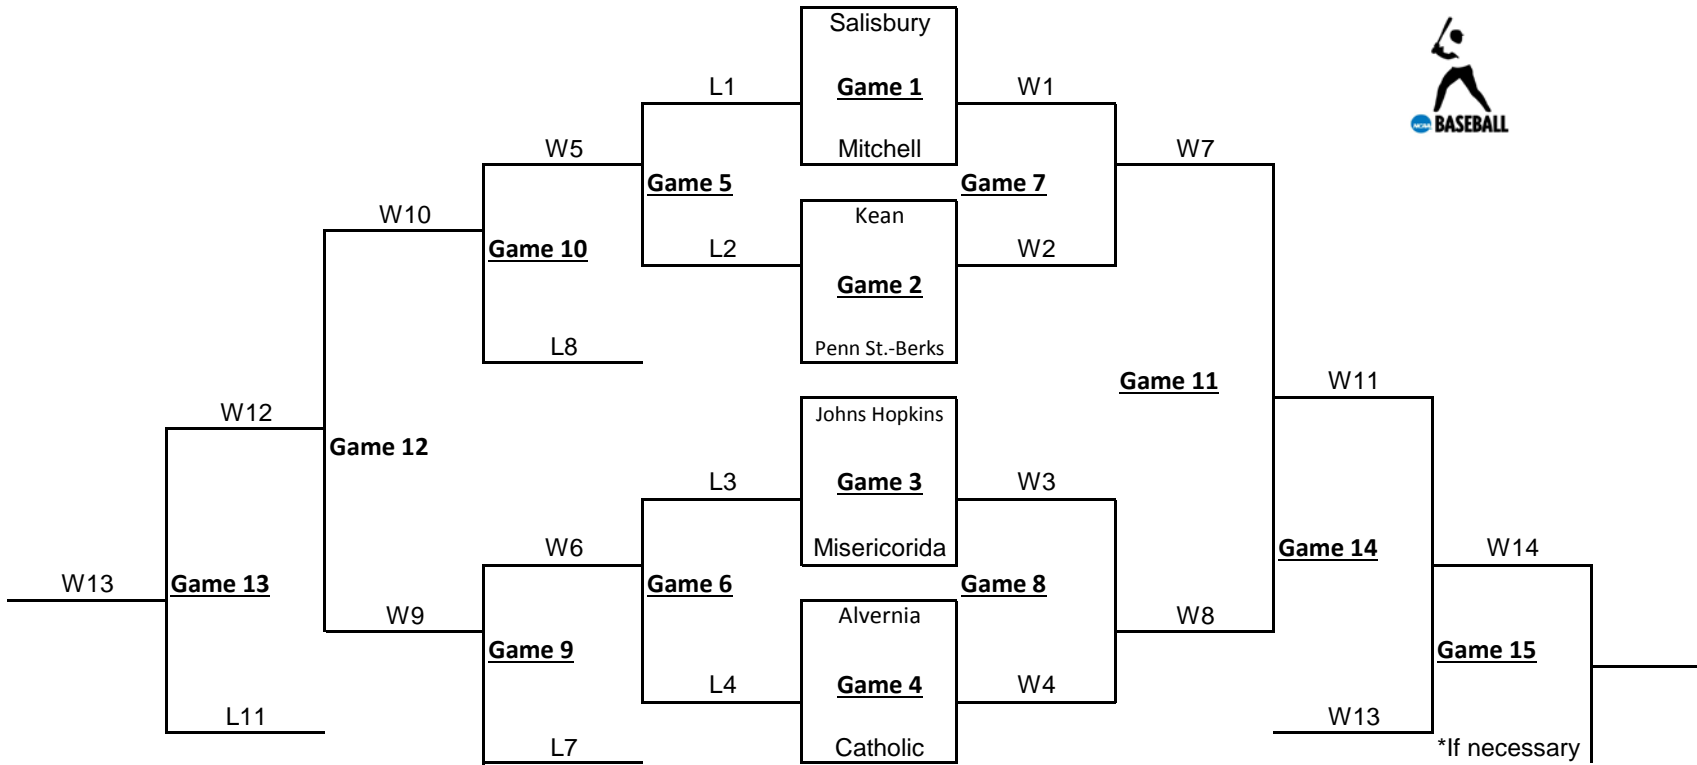

2015 NCAA Division III Baseball - Central Regional
Wartburg College - Waverly, Iowa
 May 13-16, 2015

Wednesday	Thursday	Friday	Saturday
G1 - Noon	G4 - Noon	G7 - Noon	*G10 - Noon
G2 - 3:30 pm	G5 - 3:30 pm	G8 - 3:30	*G11 - 3:30 pm
G3 - 7:00 pm	G6 - 7:00 pm	G9 - 7:00	If necessary

**2015 NCAA Division III Baseball - Mid-Atlantic Regional
York Revolution/Middle Atlantic Conferences - York, Pennsylvania
May 13-17, 2015**

*If necessary
14

Wednesday	Thursday	Friday	Saturday	Sunday
G1 – 10:00 am	G5 – 10:00 am	G9 – 10:00 am	G13 – Noon	*G15 - TBD
G2 – 1:15 pm	G6 – 1:15 pm	G10 – 1:15 pm	G14 – 3:30	If necessary
G3 – 4:30 pm	G7 – 4:30 pm	G11 – 4:30 pm		
G4 – 7:45 pm	G8 – 7:45 pm	G12 – 7:45 pm		

All times are local time.

2015 NCAA Division III Baseball - Midwest Regional
Washington and Jefferson College - Washington, Pennsylvania
 May 13-16, 2015

Wednesday	Thursday	Friday	Saturday
G1 - time	G4 -	G7 -	*G10 -
G2 -	G5 -	G8 -	*G11 -
G3 -	G6 -	G9 -	If necessary