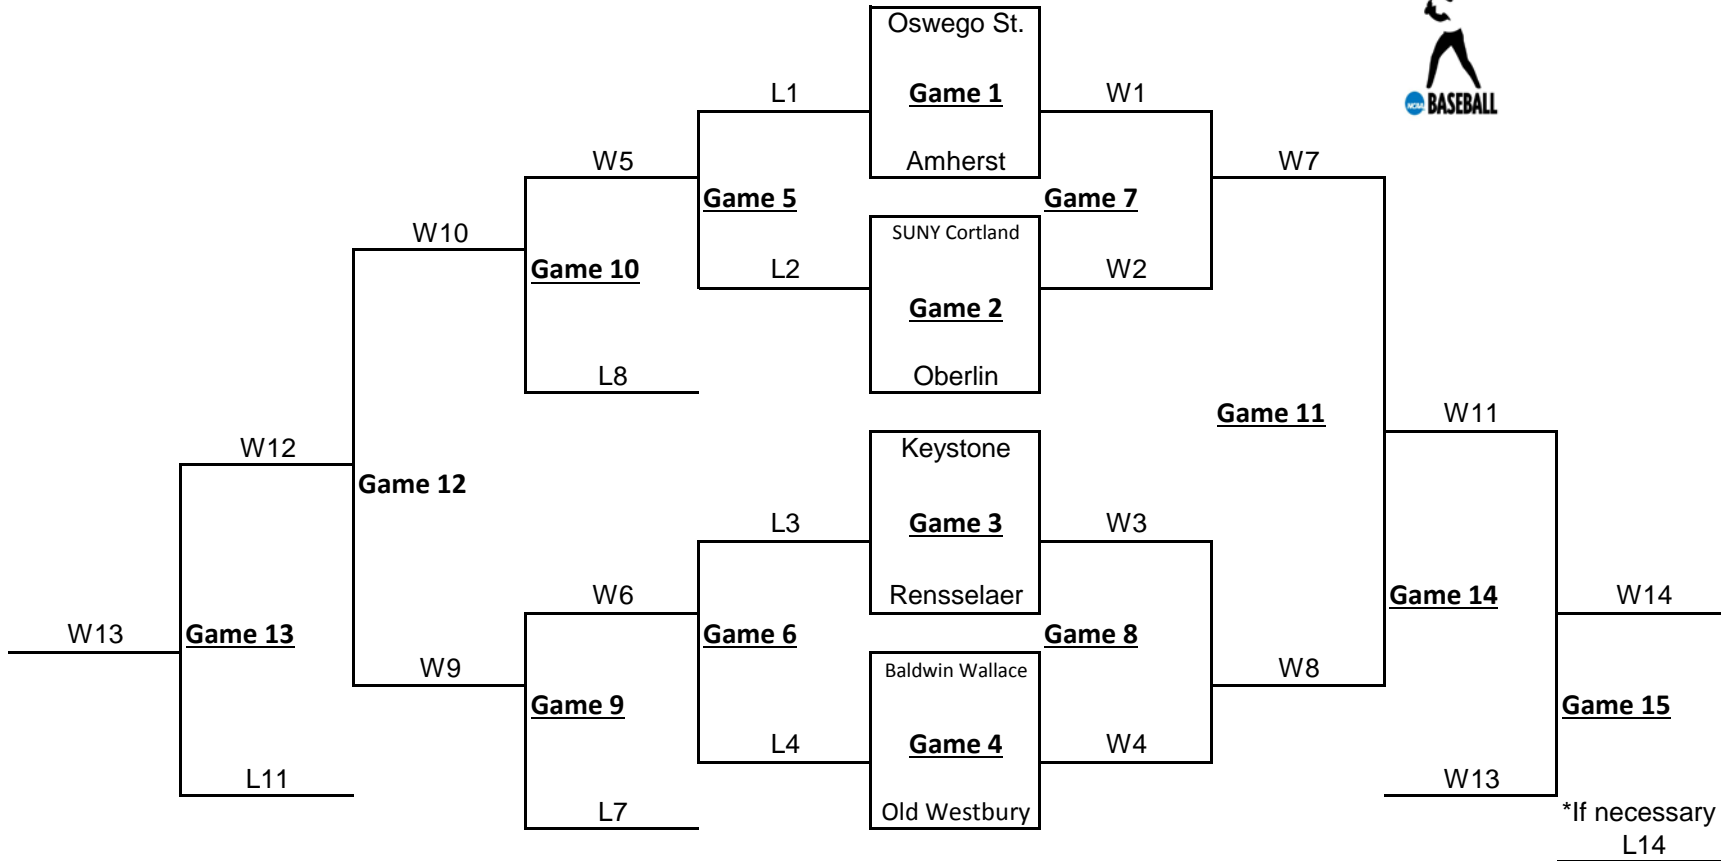

All times are local time.

**2015 NCAA Division III Baseball - New York Regional
State University of New York at Cortland - Auburn, New York
May 13-17, 2015**

Wednesday
G1 - time
G2 -
G3 -
G4 -

Thursday
G5 -
G6 -
G7 -
G8 -