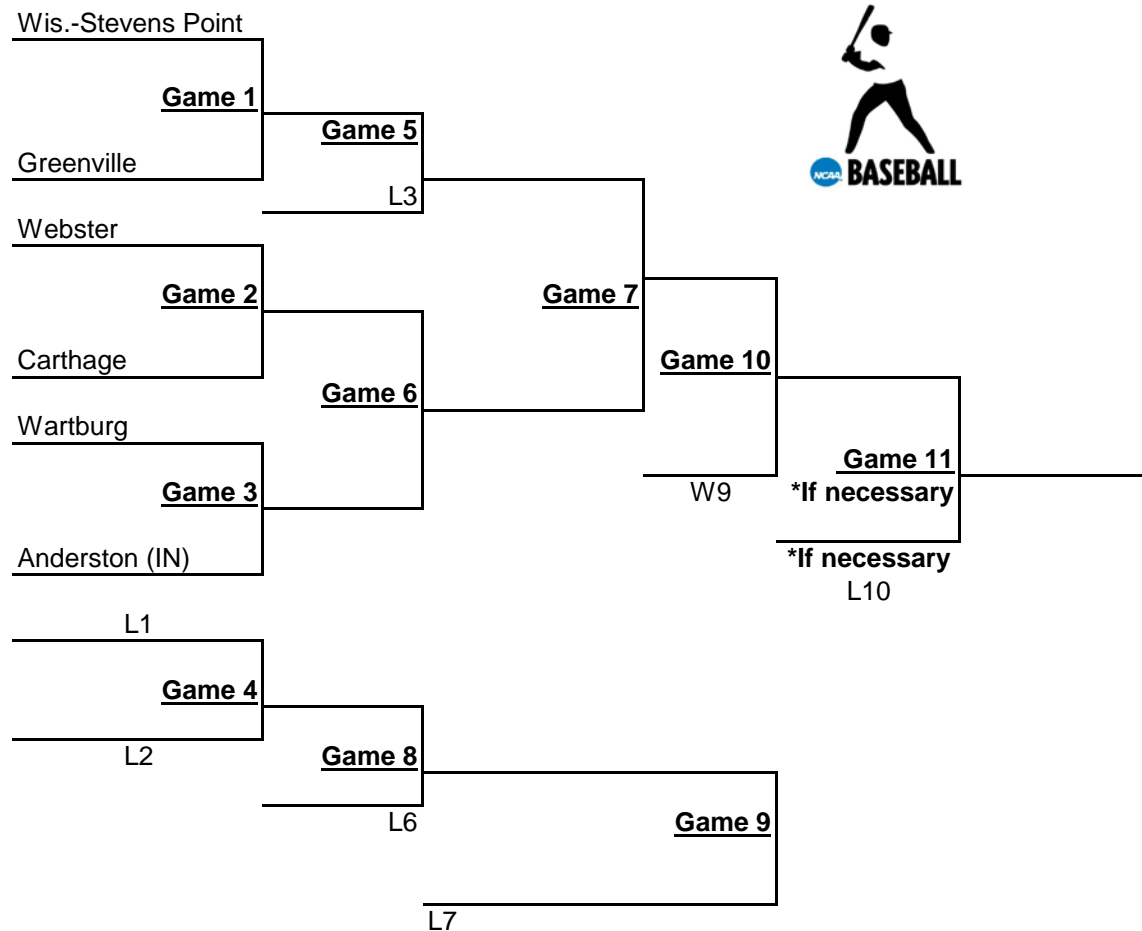

2015 NCAA Division III Baseball - Central Regional
Wartburg College - Waverly, Iowa
 May 13-16, 2015

Wednesday	Thursday	Friday	Saturday
G1 - Noon	G4 - Noon	G7 - Noon	*G10 - Noon
G2 - 3:30 pm	G5 - 3:30 pm	G8 - 3:30	*G11 - 3:30 pm
G3 - 7:00 pm	G6 - 7:00 pm	G9 - 7:00	If necessary

**2015 NCAA Division III Baseball - Mid-Atlantic Regional
York Revolution/Middle Atlantic Conferences - York, Pennsylvania
May 13-17, 2015**

*If necessary
14

Wednesday	Thursday	Friday	Saturday	Sunday
G1 – 10:00 am	G5 – 10:00 am	G9 – 10:00 am	G13 – Noon	*G15 - TBD
G2 – 1:15 pm	G6 – 1:15 pm	G10 – 1:15 pm	G14 – 3:30	If necessary
G3 – 4:30 pm	G7 – 4:30 pm	G11 – 4:30 pm		
G4 – 7:45 pm	G8 – 7:45 pm	G12 – 7:45 pm		

All times are local time.

2015 NCAA Division III Baseball - Midwest Regional
Washington and Jefferson College - Washington, Pennsylvania
 May 13-16, 2015

Wednesday	Thursday	Friday	Saturday
G1 - time	G4 -	G7 -	*G10 -
G2 -	G5 -	G8 -	*G11 -
G3 -	G6 -	G9 -	If necessary

All times are local time.

© 2015 National Collegiate Athletic Association. No commercial use without the NCAA's written permission. The NCAA opposes all forms of sports wagering.

2015 NCAA Division III Baseball - West Regional
University of Texas at Tyler - Tyler, Texas
 May 13-16, 2015