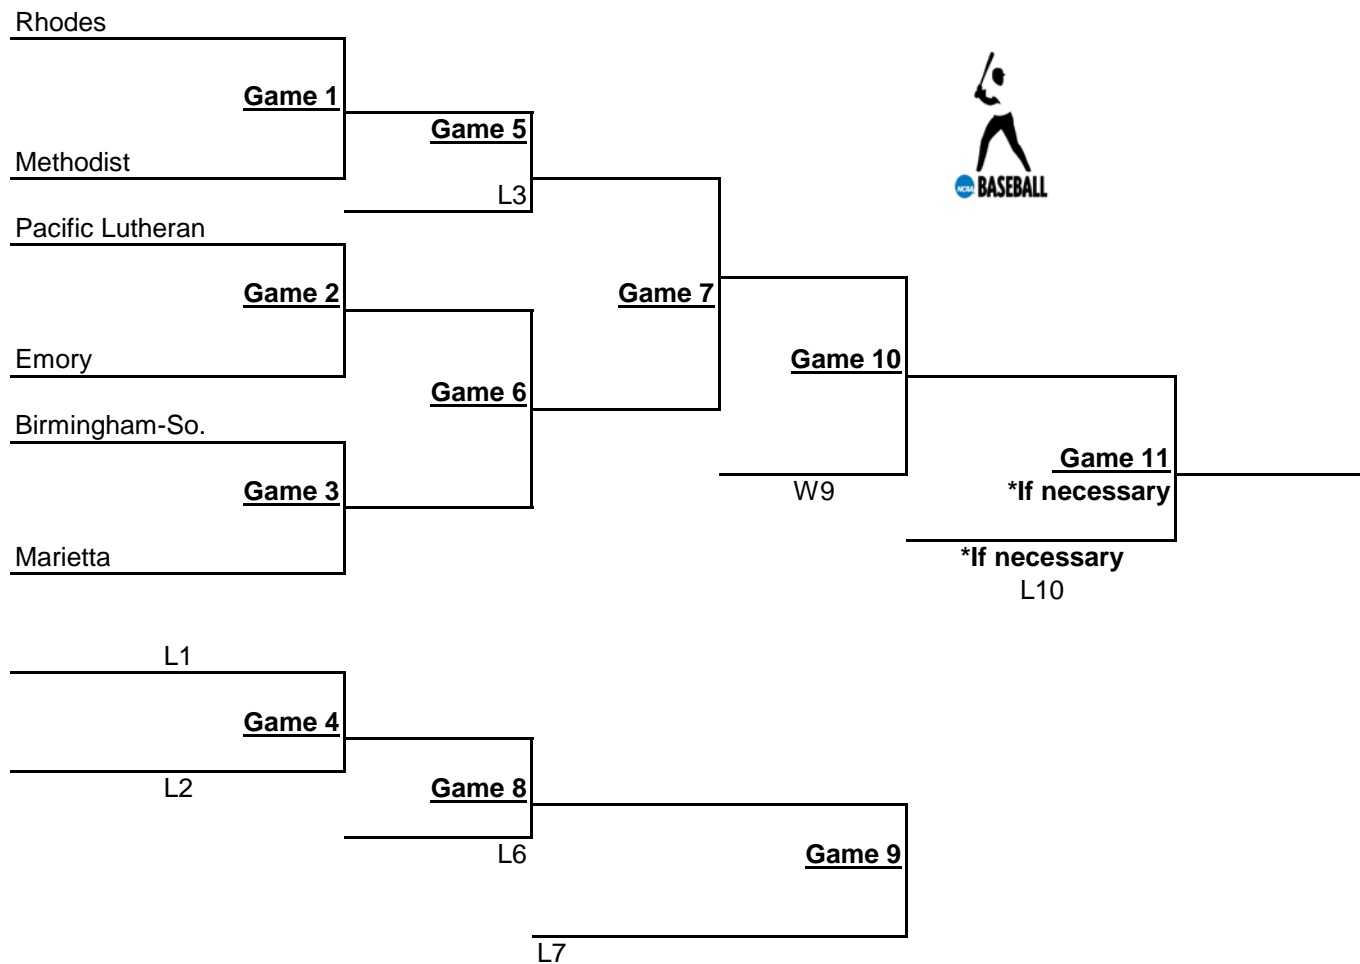

All times are local time.

**2015 NCAA Division III Baseball - New York Regional
State University of New York at Cortland - Auburn, New York
May 13-17, 2015**

Wednesday
G1 - time
G2 -
G3 -
G4 -

Thursday
G5 -
G6 -
G7 -
G8 -

Friday
G9 -
G10 -
G11 -
G12 -

Saturday
G13 -
G14 -

Sunday
*G15 -
If necessary

All times are local time.

© 2015 National Collegiate Athletic Association. No commercial use without the NCAA's written permission. The NCAA opposes all forms of sports wagering.

2015 NCAA Division III Baseball - South Regional
Piedmont College - Demorest, Georgia
 May 13-16, 2015

Wednesday	Thursday	Friday	Saturday
G1 - time	G4 -	G7 -	*G10 -
G2 -	G5 -	G8 -	*G11 -
G3 -	G6 -	G9 -	If necessary