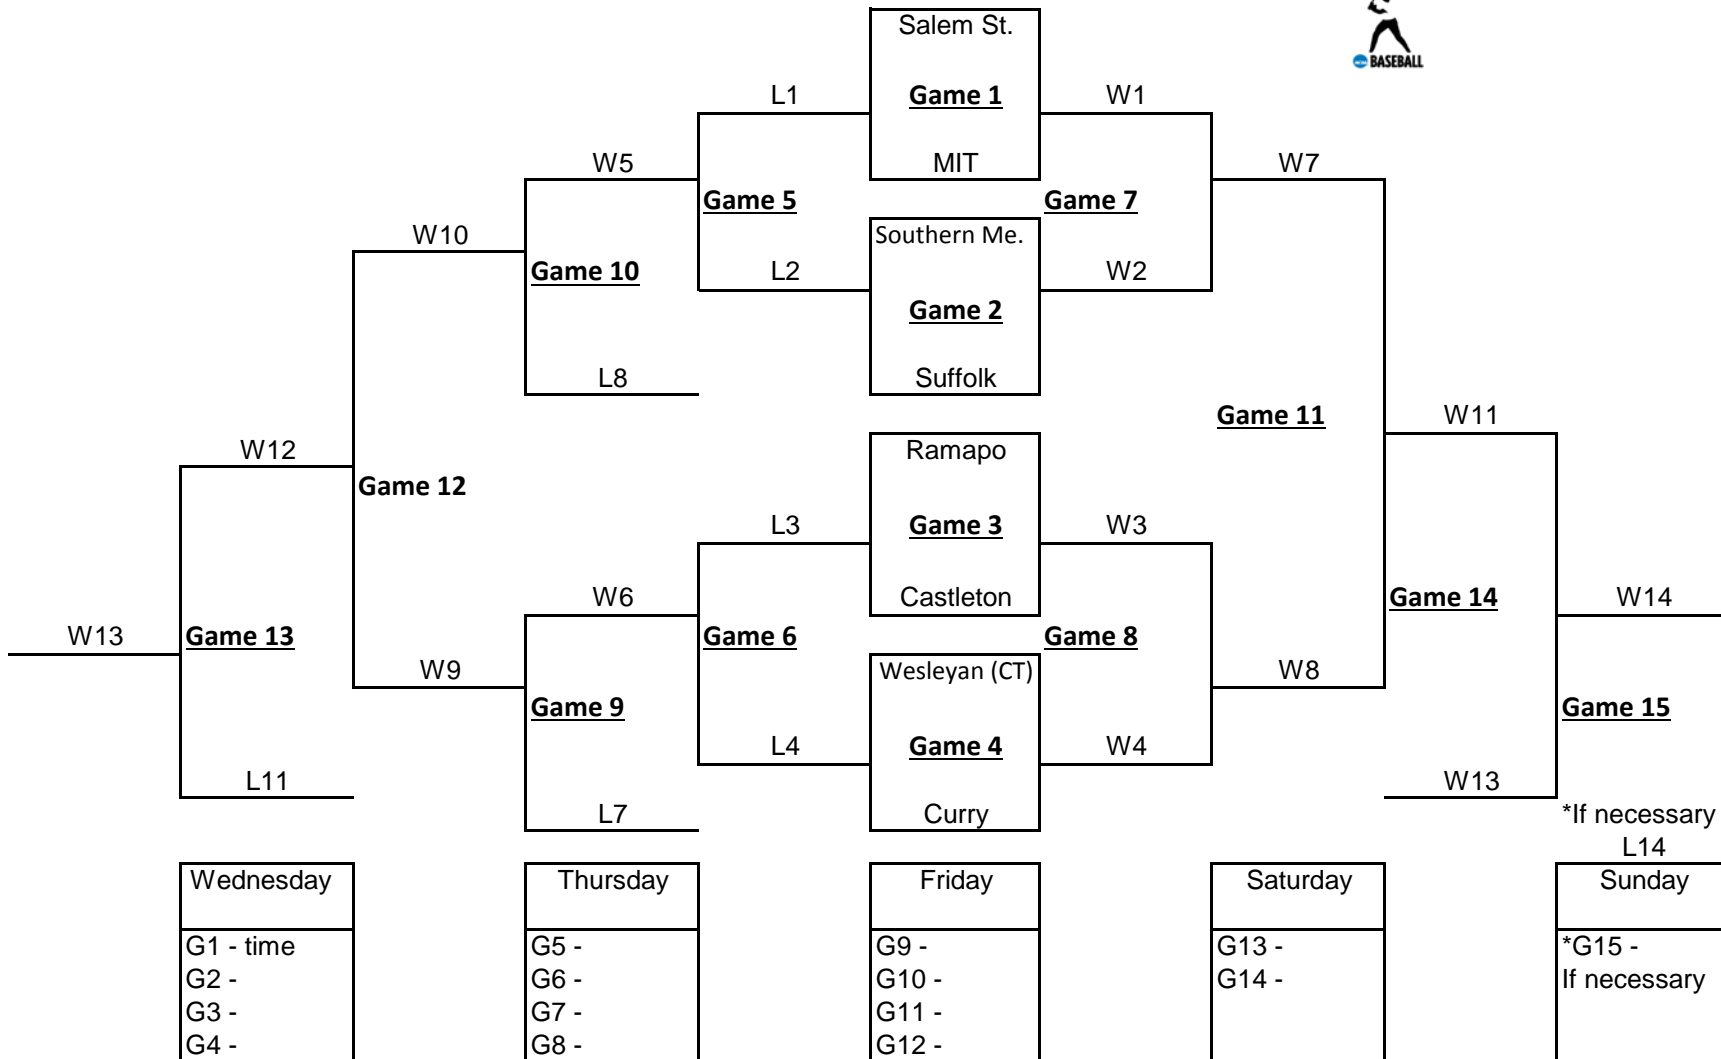

**2015 NCAA Division III Baseball - Mid-Atlantic Regional
York Revolution/Middle Atlantic Conferences - York, Pennsylvania
May 13-17, 2015**

*If necessary
14

Wednesday	Thursday	Friday	Saturday	Sunday
G1 – 10:00 am	G5 – 10:00 am	G9 – 10:00 am	G13 – Noon	*G15 - TBD
G2 – 1:15 pm	G6 – 1:15 pm	G10 – 1:15 pm	G14 – 3:30	If necessary
G3 – 4:30 pm	G7 – 4:30 pm	G11 – 4:30 pm		
G4 – 7:45 pm	G8 – 7:45 pm	G12 – 7:45 pm		

All times are local time.

2015 NCAA Division III Baseball - Midwest Regional
Washington and Jefferson College - Washington, Pennsylvania
 May 13-16, 2015

Wednesday	Thursday	Friday	Saturday
G1 - time	G4 -	G7 -	*G10 -
G2 -	G5 -	G8 -	*G11 -
G3 -	G6 -	G9 -	If necessary

All times are local time.

©2015 National Collegiate Athletic Association. No commercial use without the NCAA's written permission. The NCAA opposes all forms of sports wagering.

**2015 NCAA Division III Baseball - Midwest Regional
University of Wisconsin-La Crosse - La Crosse, Wisconsin
May 13-17, 2015**

All times are local time.

**2015 NCAA Division III Baseball - New York Regional
State University of New York at Cortland - Auburn, New York
May 13-17, 2015**

Wednesday
G1 - time
G2 -
G3 -
G4 -

Thursday
G5 -
G6 -
G7 -
G8 -