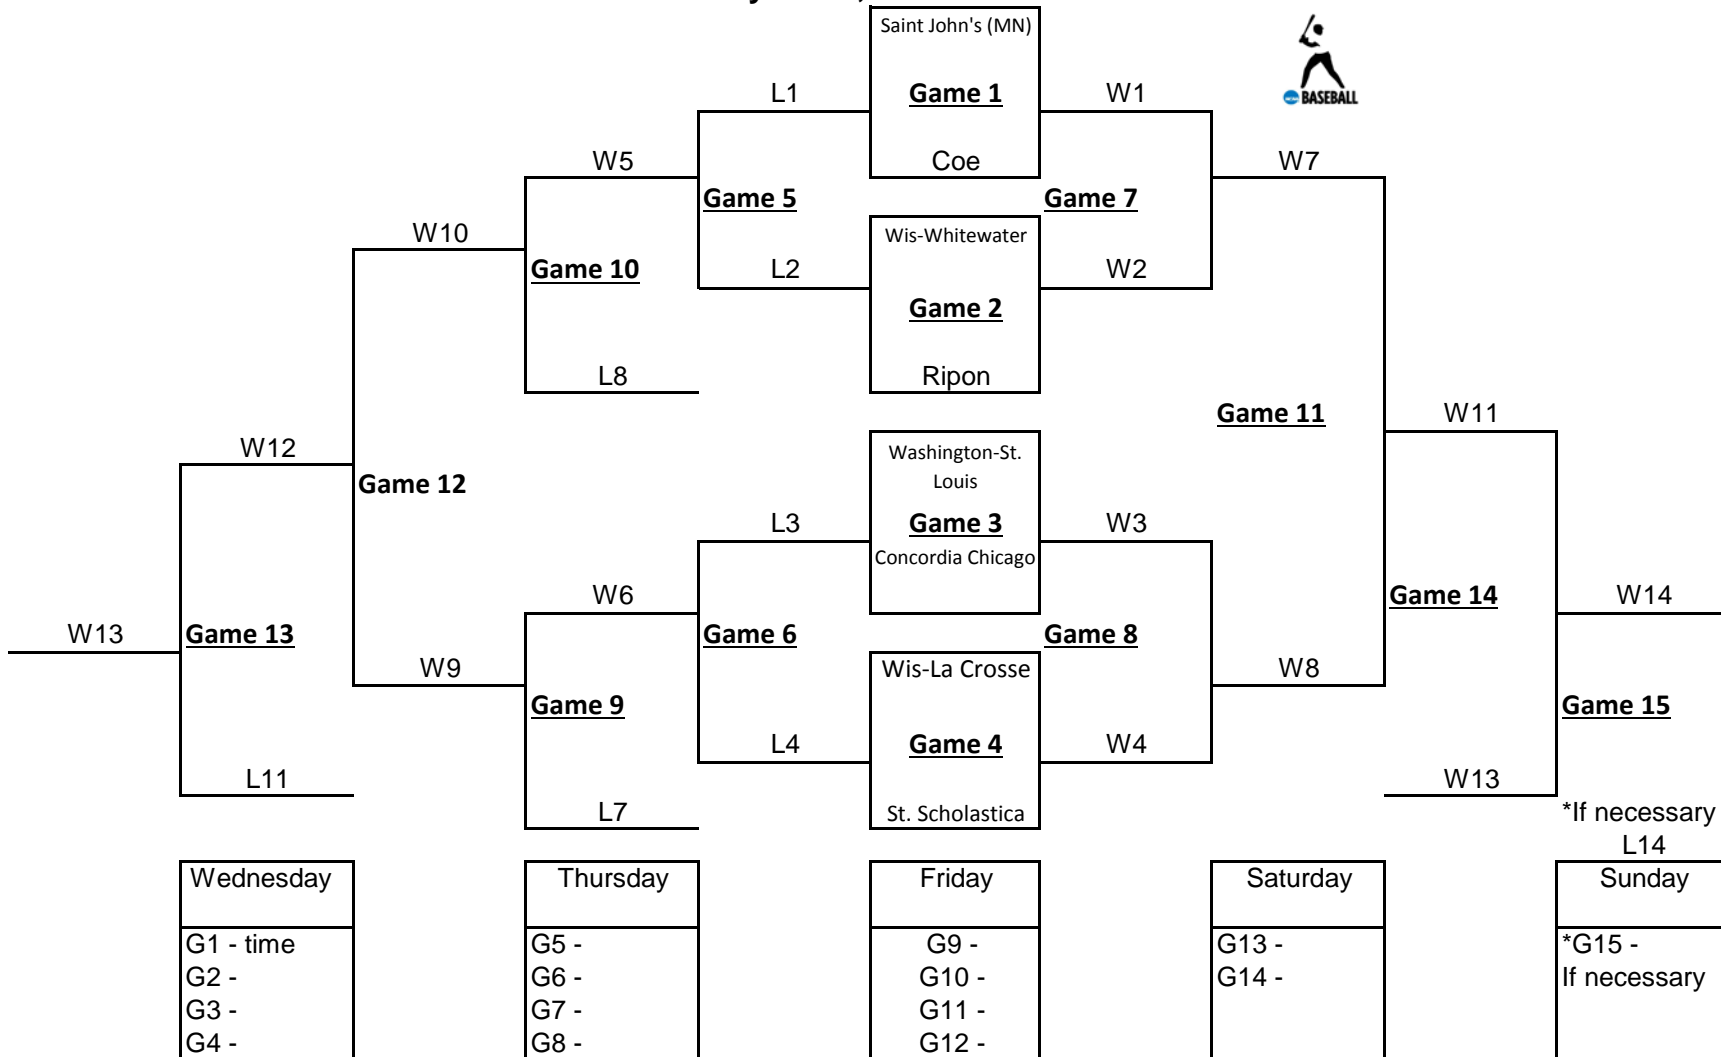

**2015 NCAA Division III Baseball - Mid-Atlantic Regional
York Revolution/Middle Atlantic Conferences - York, Pennsylvania
May 13-17, 2015**

*If necessary
14

Wednesday	Thursday	Friday	Saturday	Sunday
G1 – 10:00 am	G5 – 10:00 am	G9 – 10:00 am	G13 – Noon	*G15 - TBD
G2 – 1:15 pm	G6 – 1:15 pm	G10 – 1:15 pm	G14 – 3:30	If necessary
G3 – 4:30 pm	G7 – 4:30 pm	G11 – 4:30 pm		
G4 – 7:45 pm	G8 – 7:45 pm	G12 – 7:45 pm		

All times are local time.

2015 NCAA Division III Baseball - Midwest Regional
Washington and Jefferson College - Washington, Pennsylvania
 May 13-16, 2015

Wednesday	Thursday	Friday	Saturday
G1 - time	G4 -	G7 -	*G10 -
G2 -	G5 -	G8 -	*G11 -
G3 -	G6 -	G9 -	If necessary

All times are local time.

©2015 National Collegiate Athletic Association. No commercial use without the NCAA's written permission. The NCAA opposes all forms of sports wagering.

**2015 NCAA Division III Baseball - Midwest Regional
University of Wisconsin-La Crosse - La Crosse, Wisconsin
May 13-17, 2015**