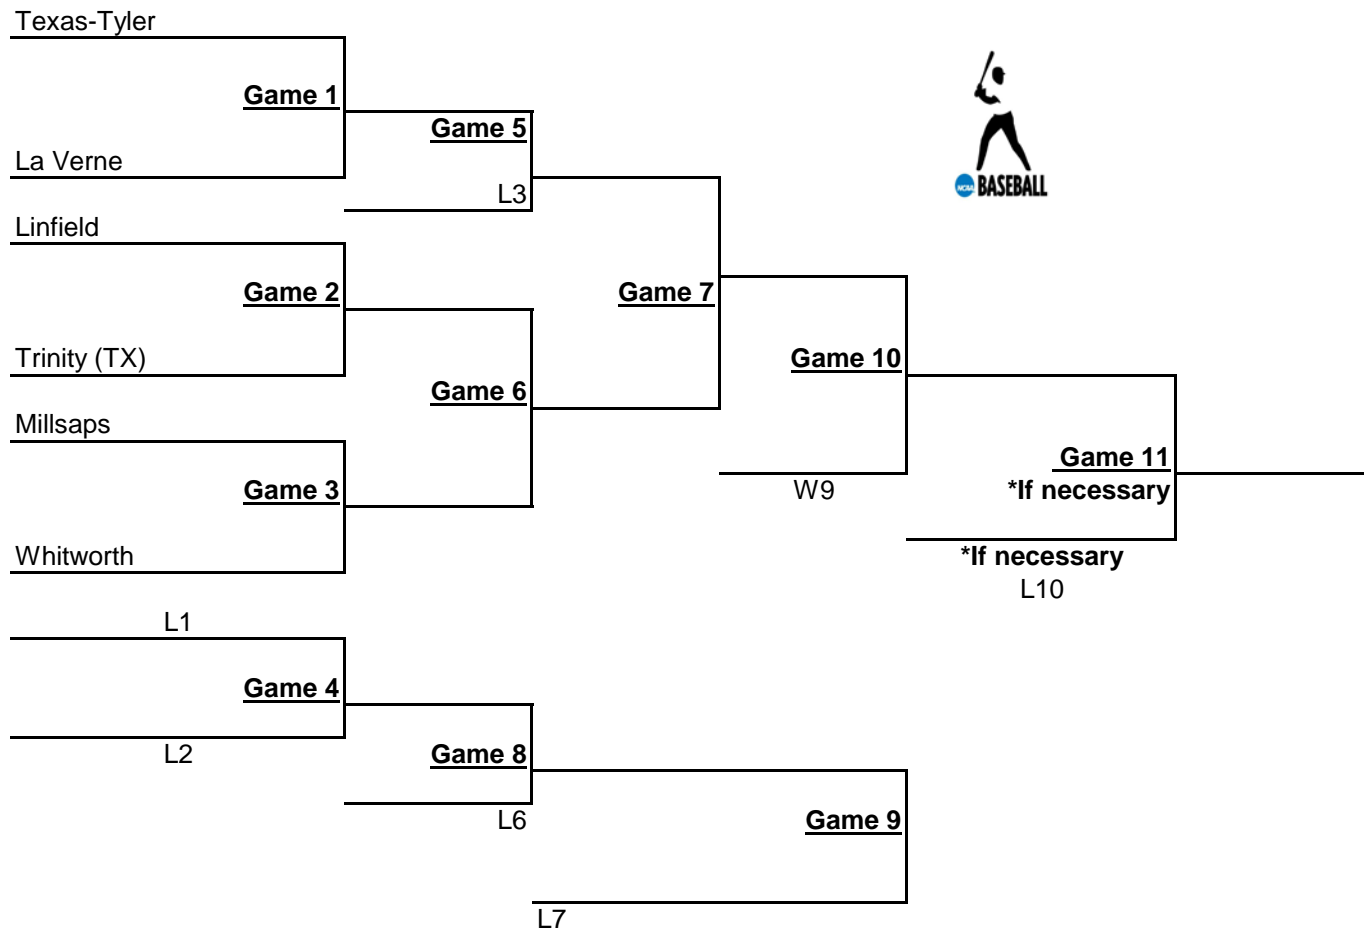

2015 NCAA Division III Baseball - West Regional
University of Texas at Tyler - Tyler, Texas
May 13-16, 2015

Wednesday	Thursday	Friday	Saturday
G1 - time	G4 -	G7 -	*G10 -
G2 -	G5 -	G8 -	*G11 -
G3 -	G6 -	G9 -	If necessary