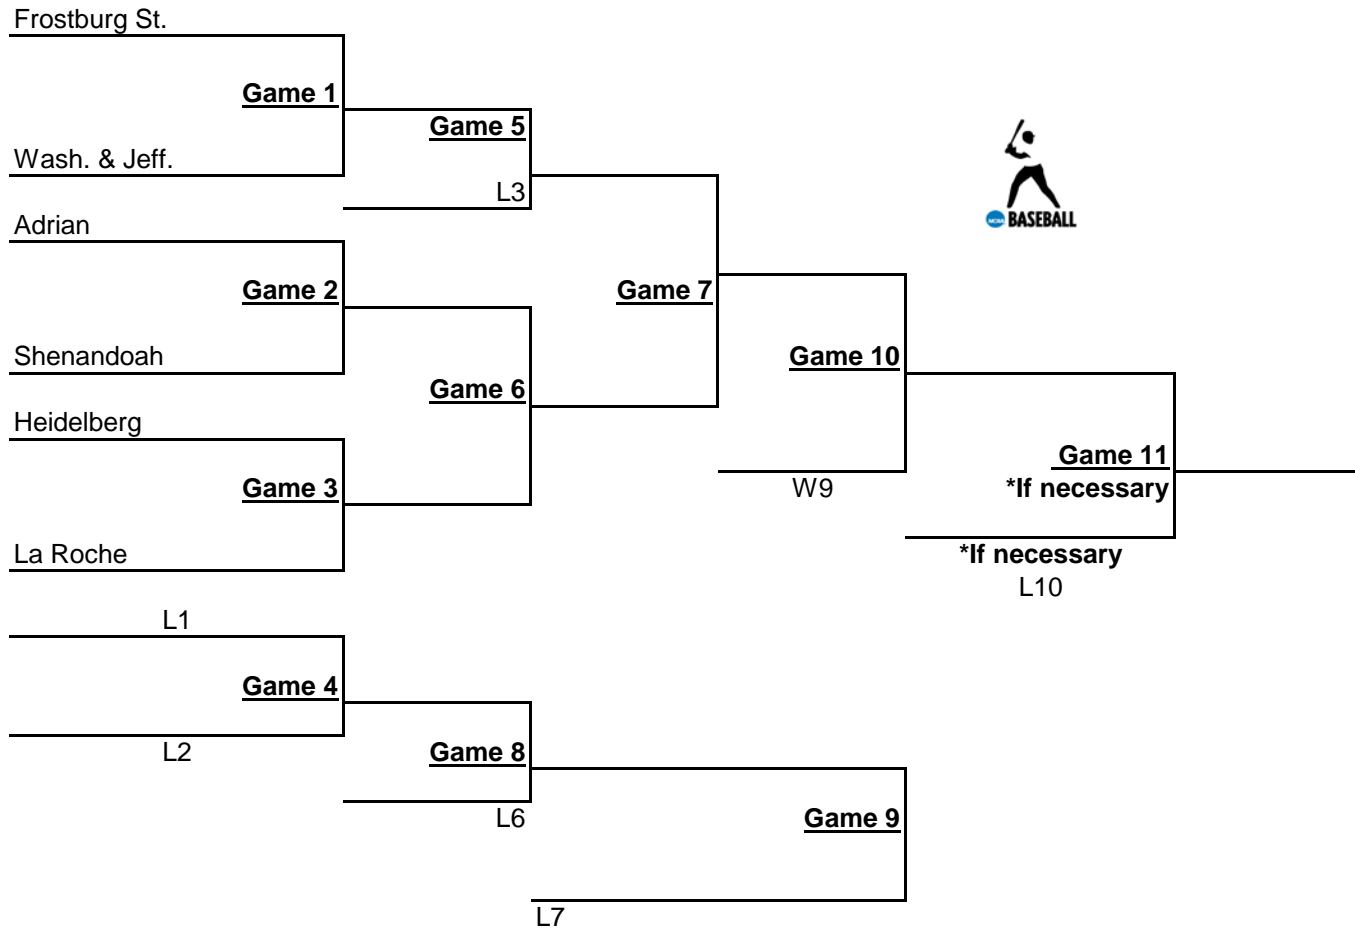

2015 NCAA Division III Baseball - Central Regional
Wartburg College - Waverly, Iowa
 May 13-16, 2015

Wednesday	Thursday	Friday	Saturday
G1 - Noon	G4 - Noon	G7 - Noon	*G10 - Noon
G2 - 3:30 pm	G5 - 3:30 pm	G8 - 3:30	*G11 - 3:30 pm
G3 - 7:00 pm	G6 - 7:00 pm	G9 - 7:00	If necessary

**2015 NCAA Division III Baseball - Mid-Atlantic Regional
York Revolution/Middle Atlantic Conferences - York, Pennsylvania
May 13-17, 2015**

*If necessary
14

Wednesday	Thursday	Friday	Saturday	Sunday
G1 – 10:00 am	G5 – 10:00 am	G9 – 10:00 am	G13 – Noon	*G15 - TBD
G2 – 1:15 pm	G6 – 1:15 pm	G10 – 1:15 pm	G14 – 3:30	If necessary
G3 – 4:30 pm	G7 – 4:30 pm	G11 – 4:30 pm		
G4 – 7:45 pm	G8 – 7:45 pm	G12 – 7:45 pm		

All times are local time.

2015 NCAA Division III Baseball - Midwest Regional
Washington and Jefferson College - Washington, Pennsylvania
 May 13-16, 2015

Wednesday	Thursday	Friday	Saturday
G1 - time	G4 -	G7 -	*G10 -
G2 -	G5 -	G8 -	*G11 -
G3 -	G6 -	G9 -	If necessary