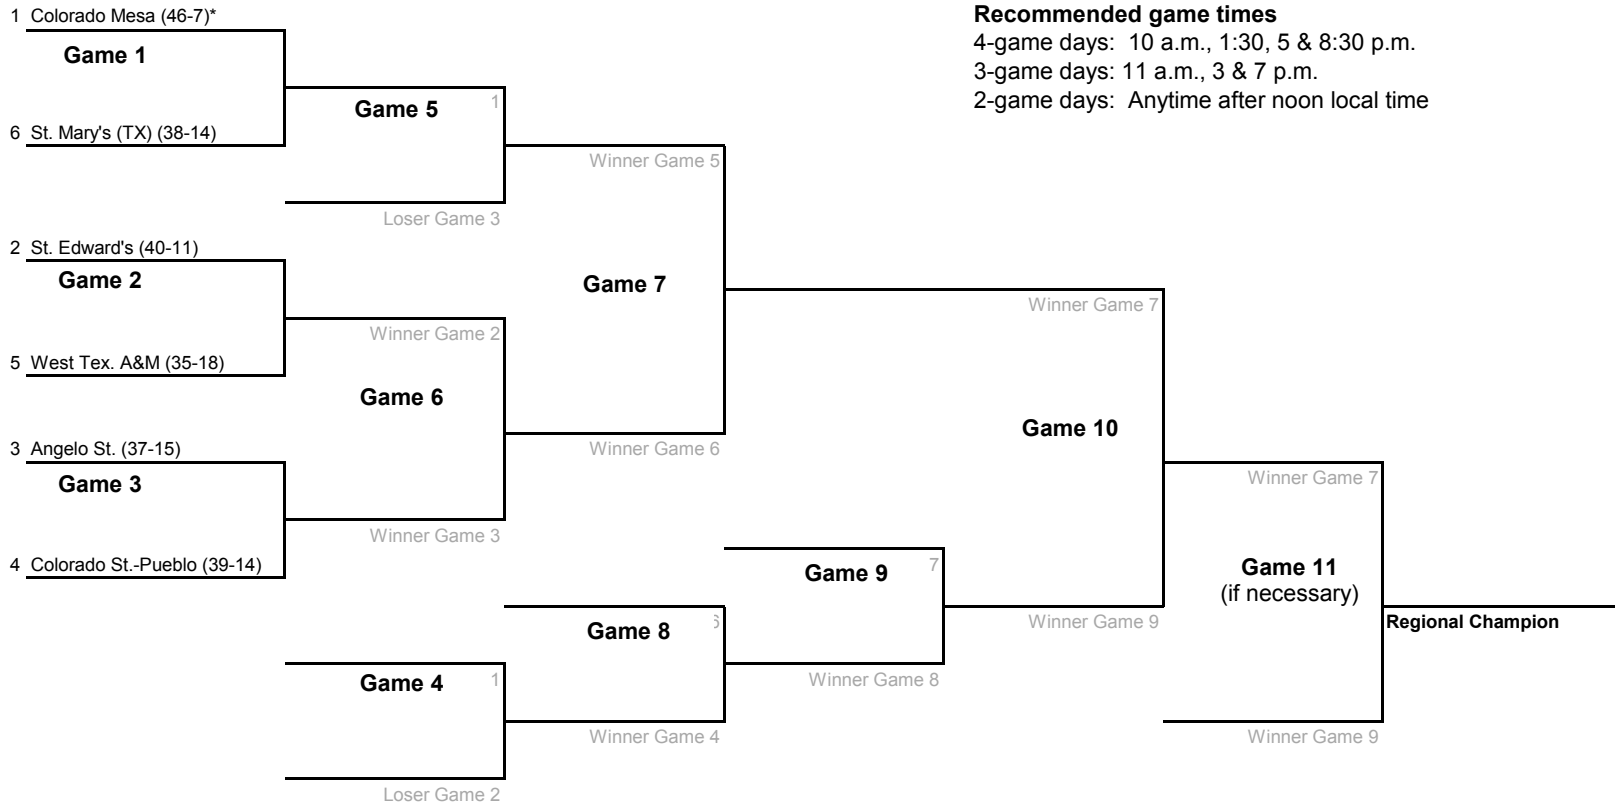

4-game days: 10 a.m., 1:30, 5 & 8:30 p.m.

3-game days: 11 a.m., 3 & 7 p.m.

2-game days: Anytime after noon local time

\*Denotes host institution

**All times are Eastern time.**

# 2015 NCAA Division II Baseball Championship Regionals

Six-Team Regional Bracket (four-day/double elimination)

South Central Region      May 14-17

(If four teams remain after Game 6)

**Day One**  
Games 1, 2 & 3

**Day Two**  
Games 4, 5 & 6

**Day Three**  
Games 7, 8 & 9

**Day Four**  
Games 10 & 11 (if necessary)

\*Denotes host institution

All times are Eastern time.