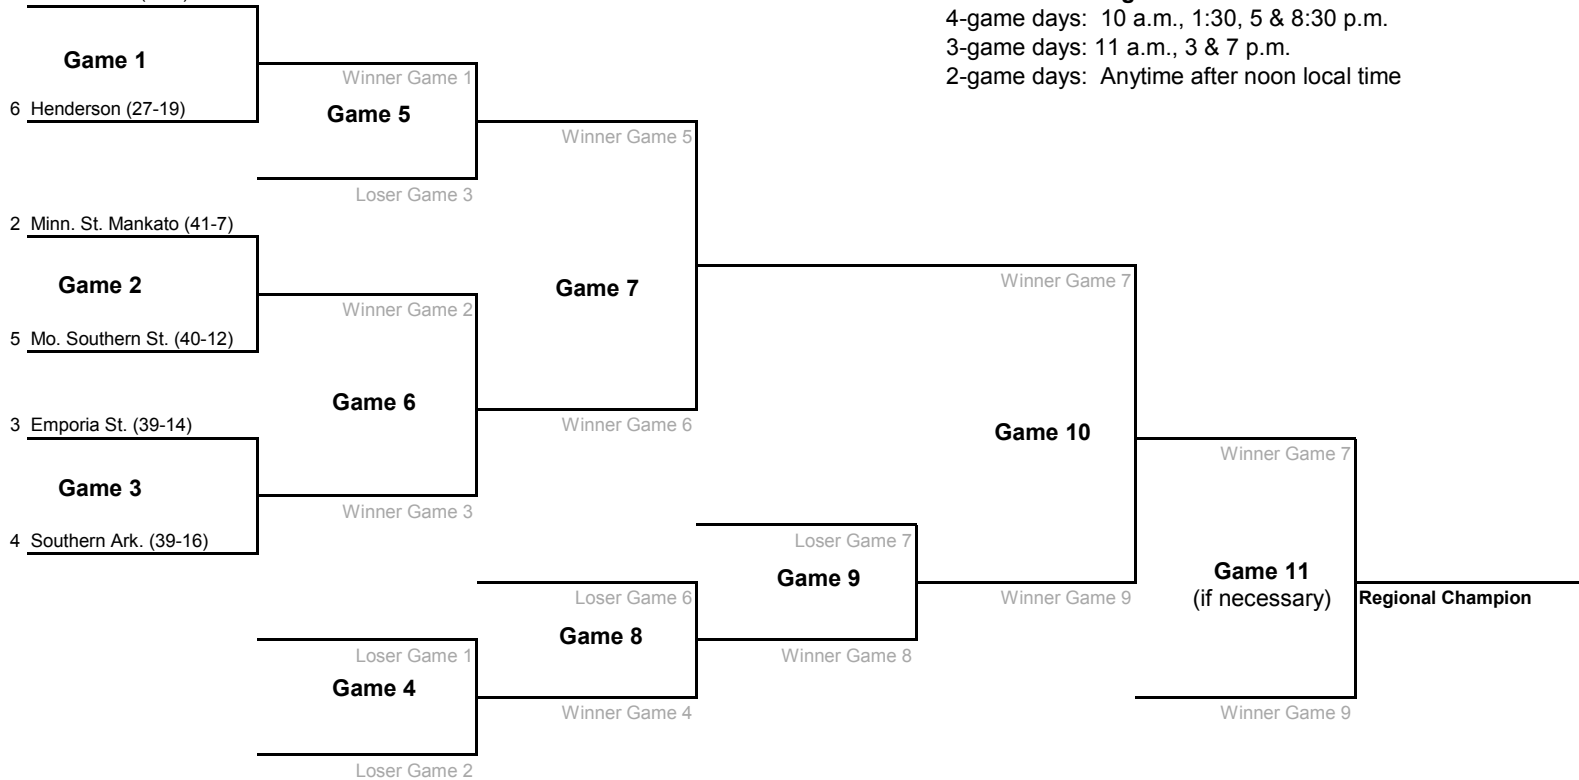

2015 NCAA Division II Baseball Championship Regionals

Six-Team Regional Bracket (four-day/double elimination)

Central Region

May 14-17

(If four teams remain after Game 6)

Day One
Games 1, 2 & 3

Day Two
Games 4, 5 & 6

Day Three
Games 7, 8 & 9

Day Four
Games 10 & 11 (if necessary)

1 St. Cloud St. (50-3)*

6 Henderson (27-19)

2 Minn. St. Mankato (41-7)

5 Mo. Southern St. (40-12)

3 Emporia St. (39-14)

4 Southern Ark. (39-16)

Recommended game times

4-game days: 10 a.m., 1:30, 5 & 8:30 p.m.

3-game days: 11 a.m., 3 & 7 p.m.

2-game days: Anytime after noon local time

*Denotes host institution

All times are Eastern time.