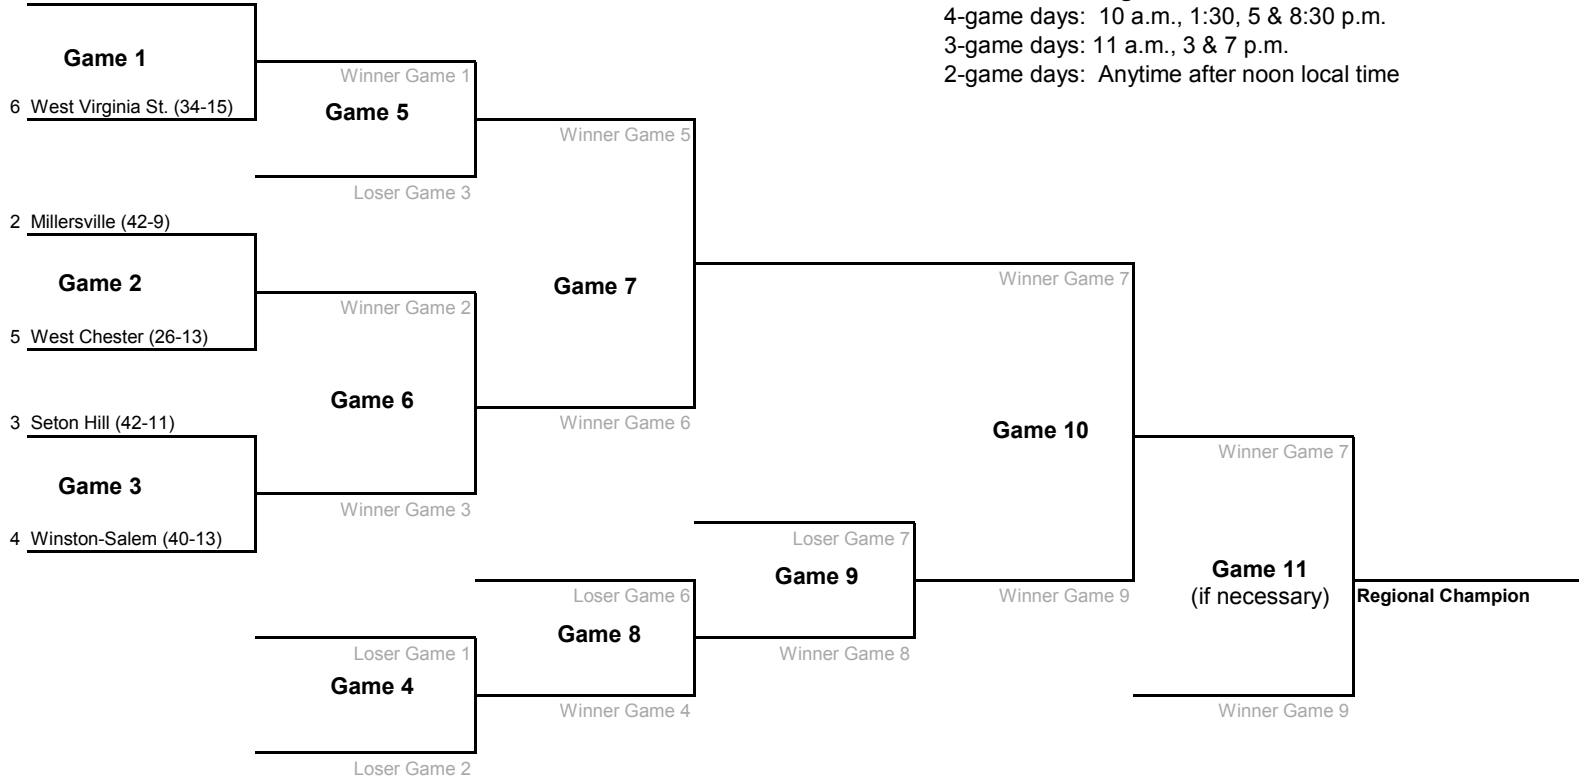

2015 NCAA Division II Baseball Championship Regionals

Six-Team Regional Bracket (four-day/double elimination)

Atlantic Region

May 14-17

(If four teams remain after Game 6)

Day One
Games 1, 2 & 3

Day Two
Games 4, 5 & 6

Day Three
Games 7, 8 & 9

Day Four
Games 10 & 11 (if necessary)

1 Mercyhurst (35-8)*

6 West Virginia St. (34-15)

2 Millersville (42-9)

5 West Chester (26-13)

3 Seton Hill (42-11)

4 Winston-Salem (40-13)

Recommended game times

4-game days: 10 a.m., 1:30, 5 & 8:30 p.m.

3-game days: 11 a.m., 3 & 7 p.m.

2-game days: Anytime after noon local time

*Denotes host institution

All times are Eastern time.