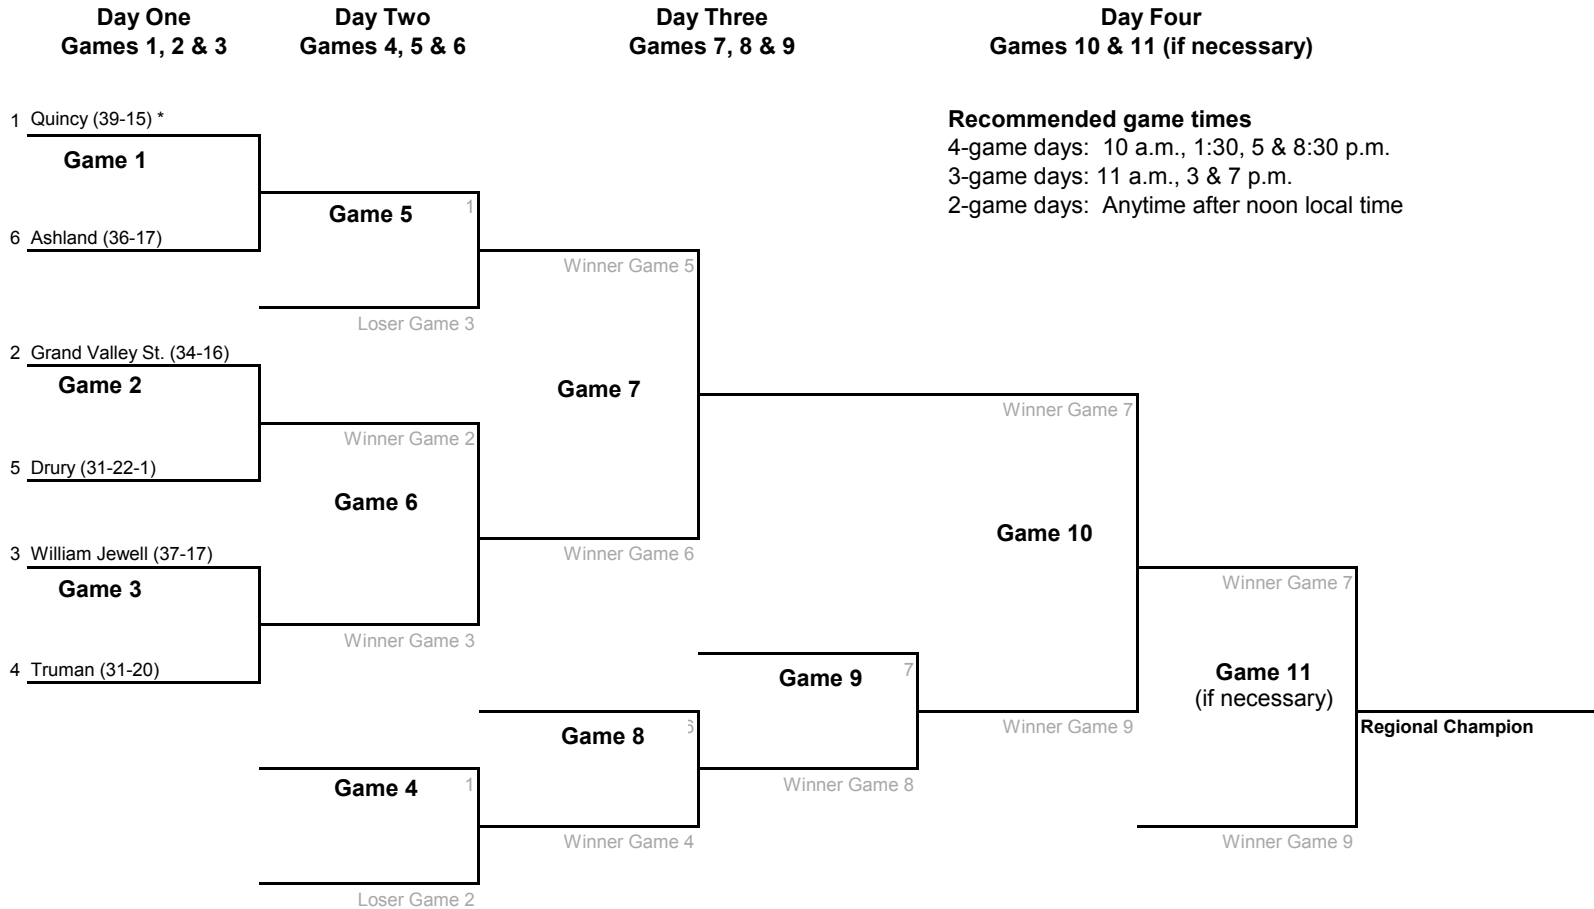

# 2015 NCAA Division II Baseball Championship Regionals

Six-Team Regional Bracket (four-day/double elimination)

East Region

May 14-17

(If four teams remain after Game 6)

\*Denotes host institution

All times are Eastern time.

# 2015 NCAA Division II Baseball Championship Regionals

Six-Team Regional Bracket (four-day/double elimination)

Midwest Region

May 14-17

(If four teams remain after Game 6)

**Recommended game times**  
 4-game days: 10 a.m., 1:30, 5 & 8:30 p.m.  
 3-game days: 11 a.m., 3 & 7 p.m.  
 2-game days: Anytime after noon local time