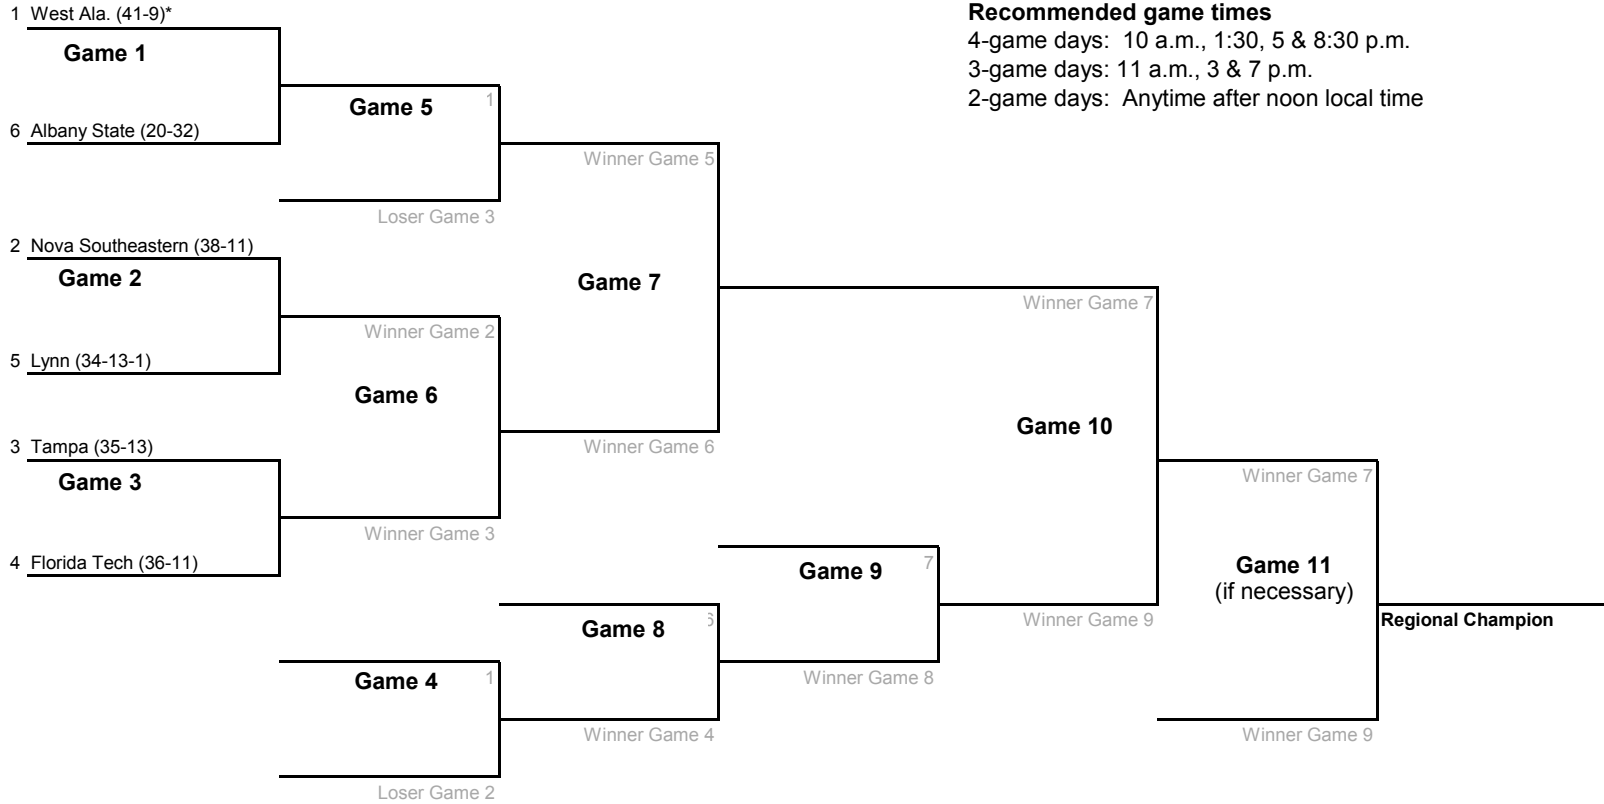

2015 NCAA Division II Baseball Championship Regionals

Six-Team Regional Bracket (four-day/double elimination)

South Region

May 14-17

(If four teams remain after Game 6)

Day One
Games 1, 2 & 3

Day Two
Games 4, 5 & 6

Day Three
Games 7, 8 & 9

Day Four
Games 10 & 11 (if necessary)

Recommended game times
4-game days: 10 a.m., 1:30, 5 & 8:30 p.m.
3-game days: 11 a.m., 3 & 7 p.m.
2-game days: Anytime after noon local time

*Denotes host institution

All times are Eastern time.

Revised 5/10/2015