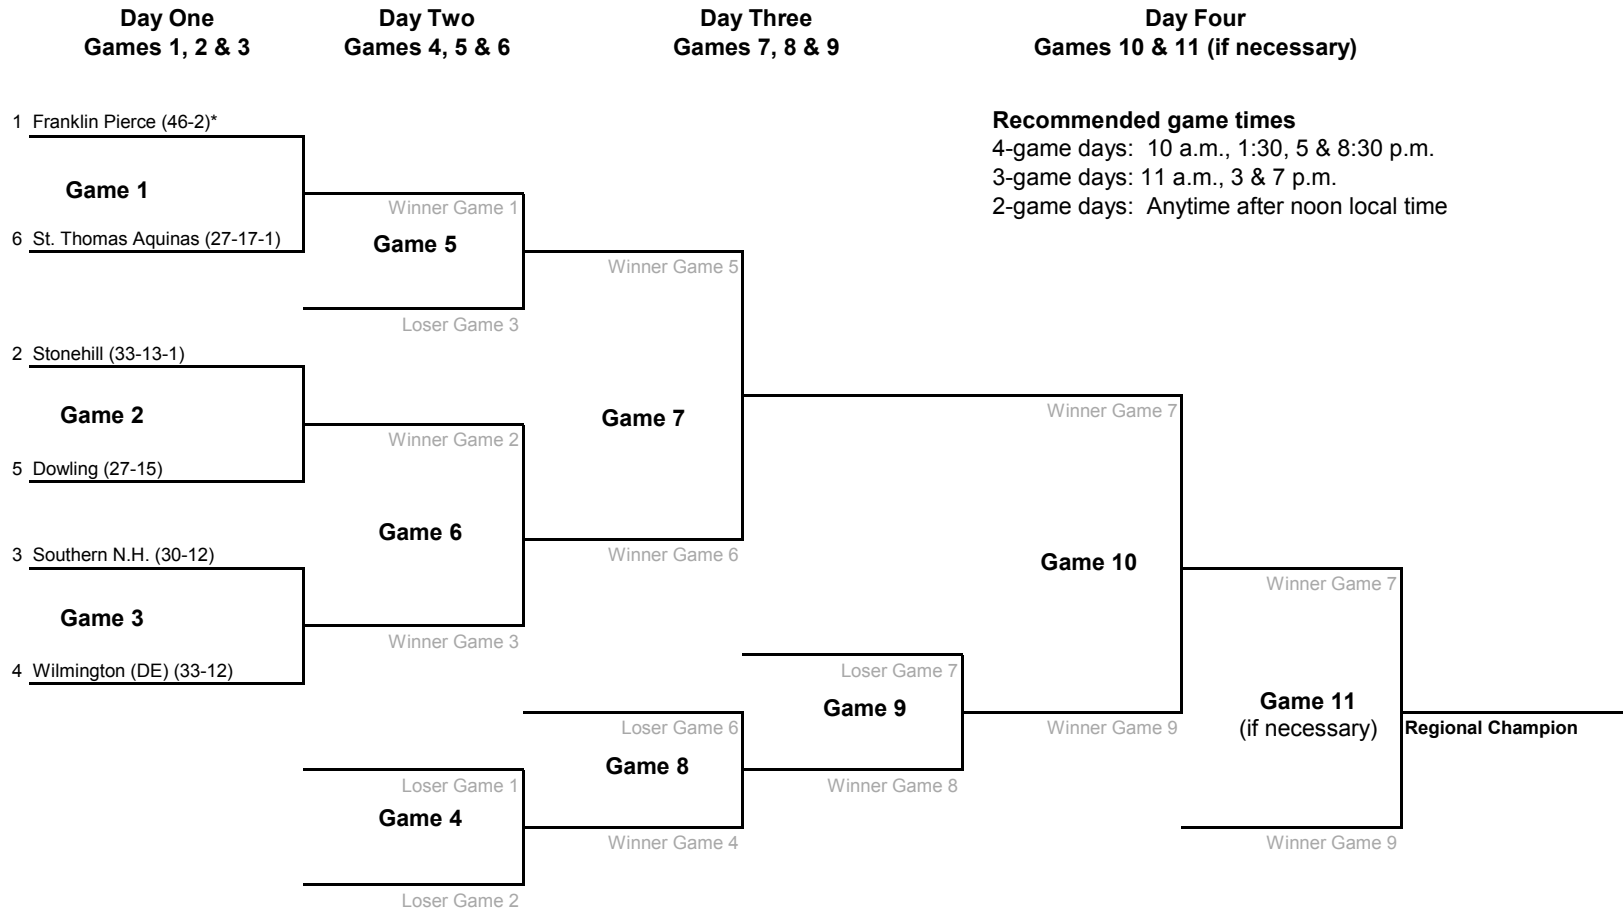

# 2015 NCAA Division II Baseball Championship Regionals

Six-Team Regional Bracket (four-day/double elimination)

Central Region

May 14-17

(If four teams remain after Game 6)

Day One  
Games 1, 2 & 3

Day Two  
Games 4, 5 & 6

**Recommended game times**

4-game days: 10 a.m., 1:30, 5 & 8:30 p.m.

3-game days: 11 a.m., 3 & 7 p.m.

2-game days: Anytime after noon local time

\*Denotes host institution

All times are Eastern time.

# 2015 NCAA Division II Baseball Championship Regionals

Six-Team Regional Bracket (four-day/double elimination)

East Region

May 14-17

(If four teams remain after Game 6)

\*Denotes host institution

All times are Eastern time.

# 2015 NCAA Division II Baseball Championship Regionals

Six-Team Regional Bracket (four-day/double elimination)

Midwest Region

May 14-17

(If four teams remain after Game 6)

**Recommended game times**  
 4-game days: 10 a.m., 1:30, 5 & 8:30 p.m.  
 3-game days: 11 a.m., 3 & 7 p.m.  
 2-game days: Anytime after noon local time