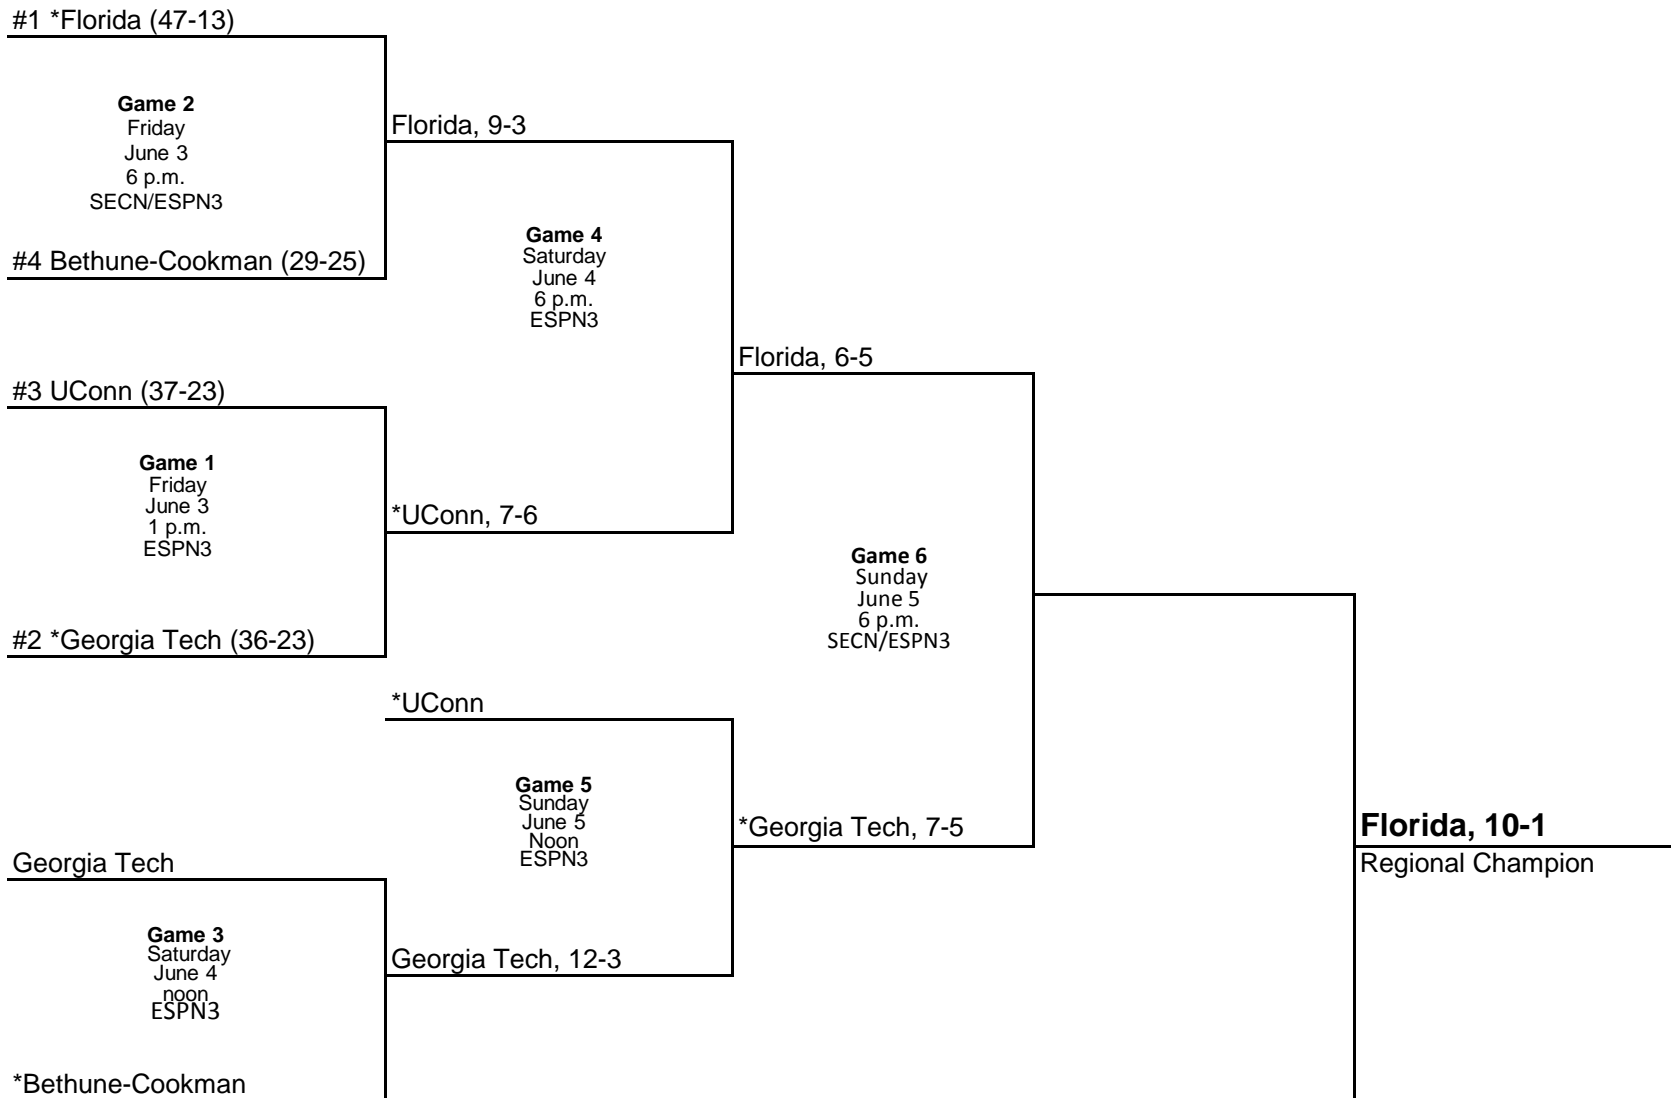

© 2016 National Collegiate Athletic Association. No commercial use without the NCAA's written permission.
The NCAA opposes all forms of sports wagering.

* Home Team