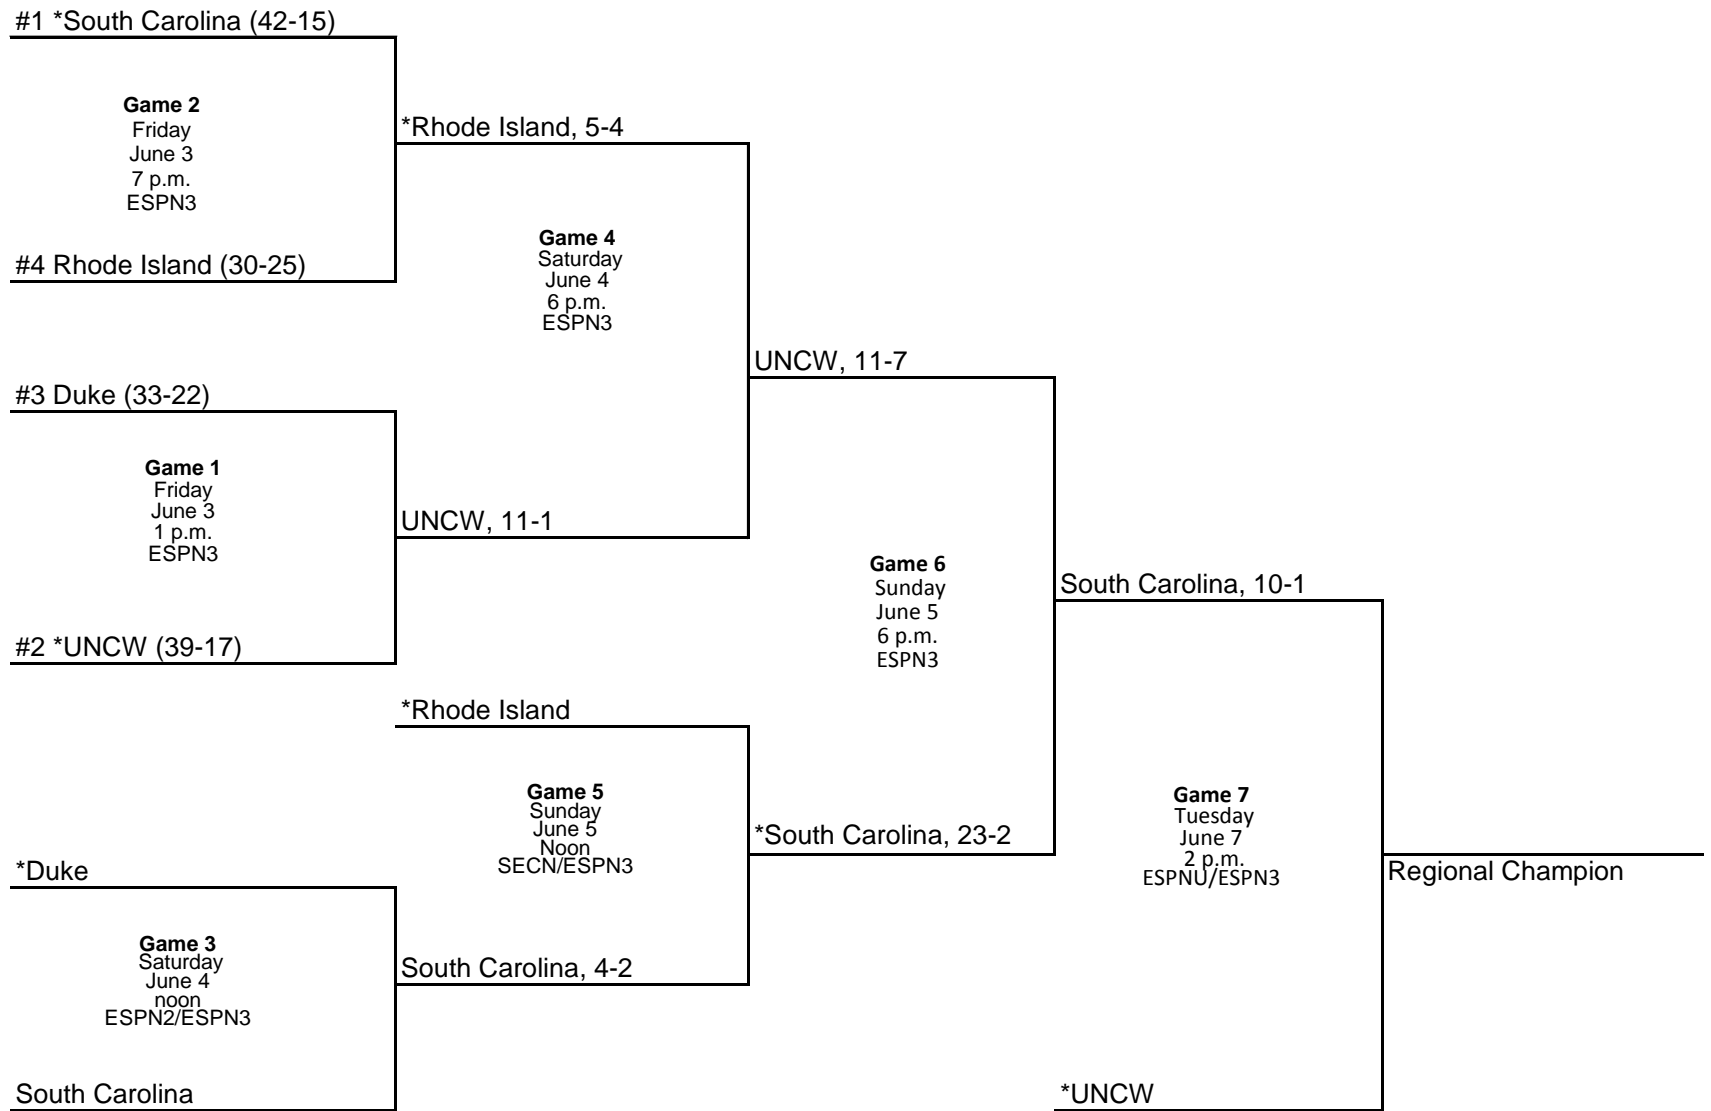

© 2016 National Collegiate Athletic Association. No commercial use without the NCAA's written permission.
The NCAA opposes all forms of sports wagering.

* Home Team