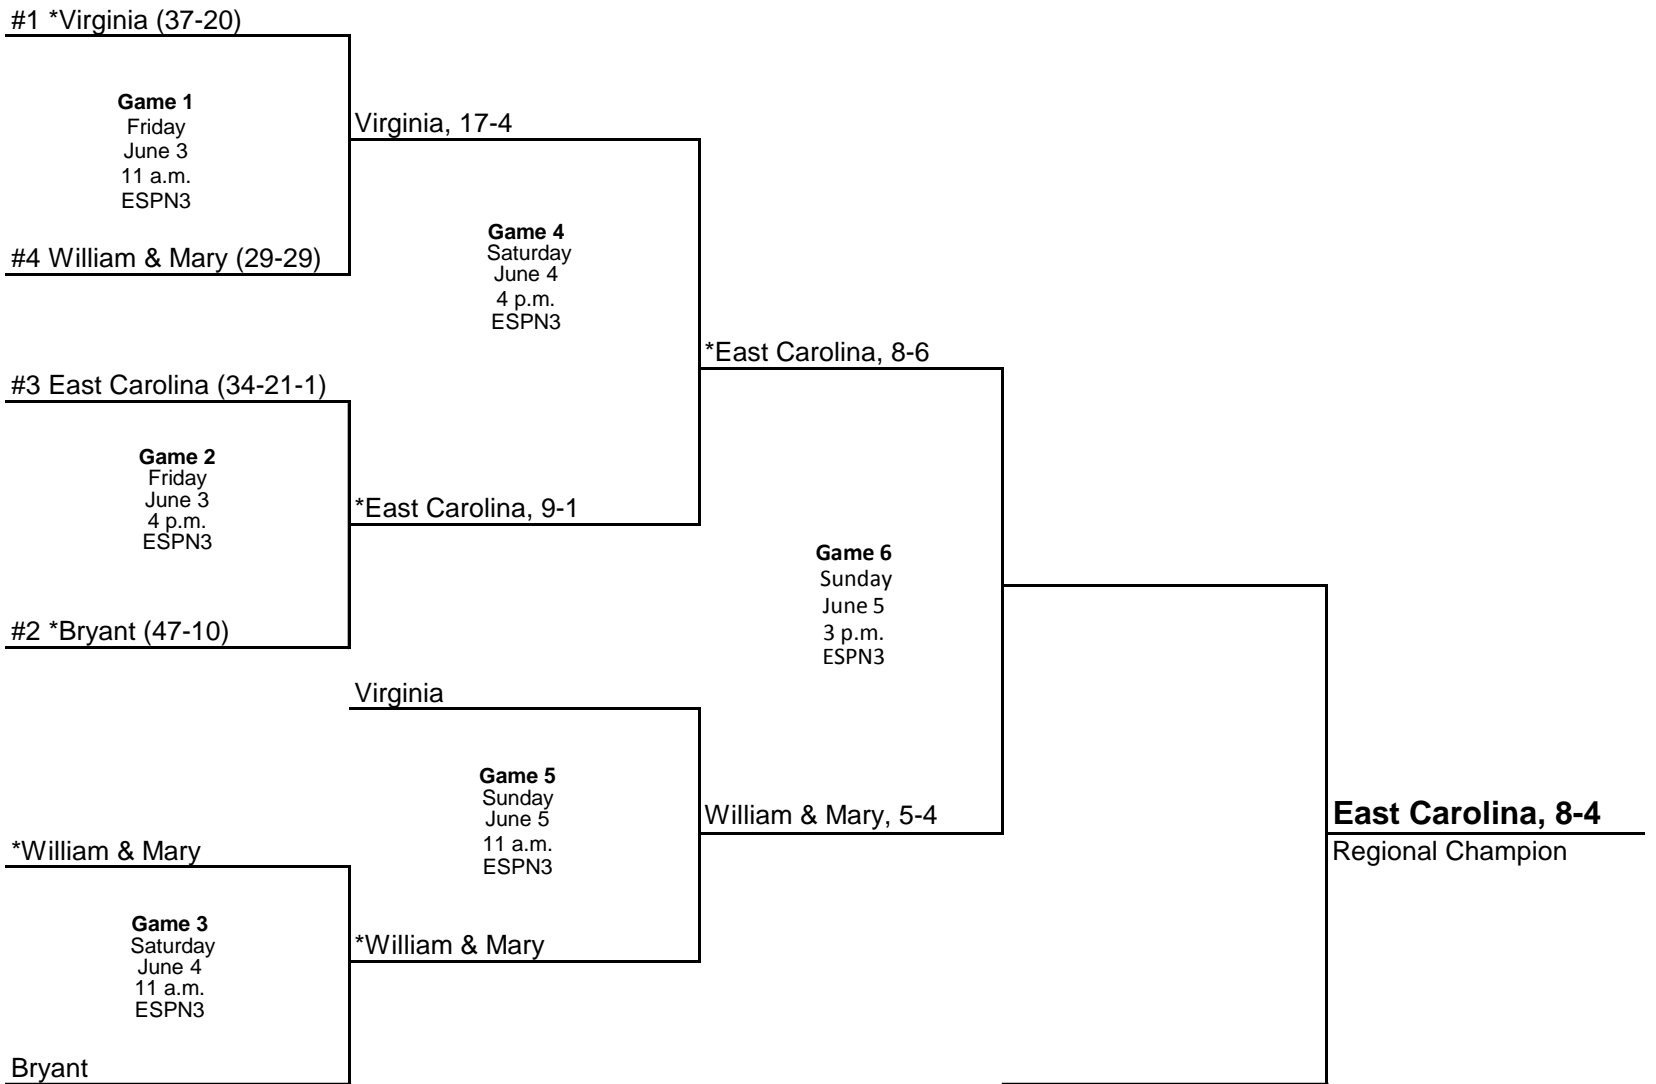

© 2016 National Collegiate Athletic Association. No commercial use without the NCAA's written permission.
The NCAA opposes all forms of sports wagering.

* Home Team