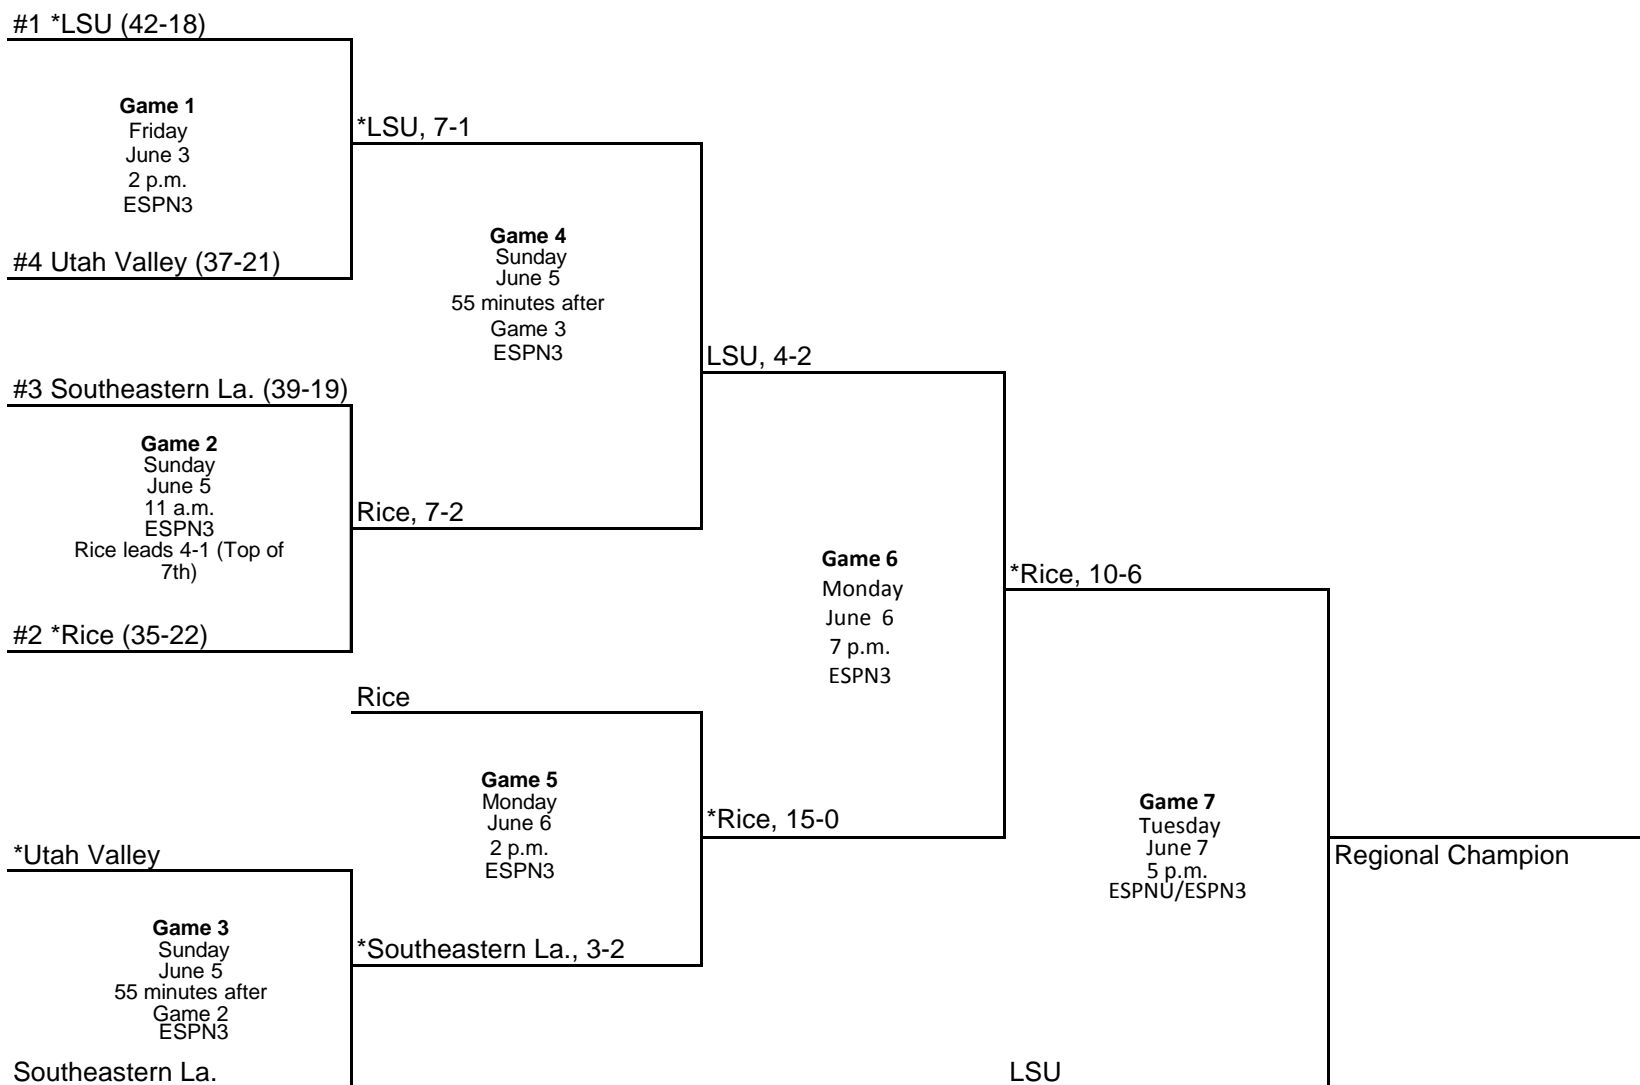

2016 NCAA DIVISION I BASEBALL CHAMPIONSHIP

Baton Rouge Regional - LSU Host
June 3-6, 2016
All times are local

© 2016 National Collegiate Athletic Association. No commercial use without the NCAA's written permission.