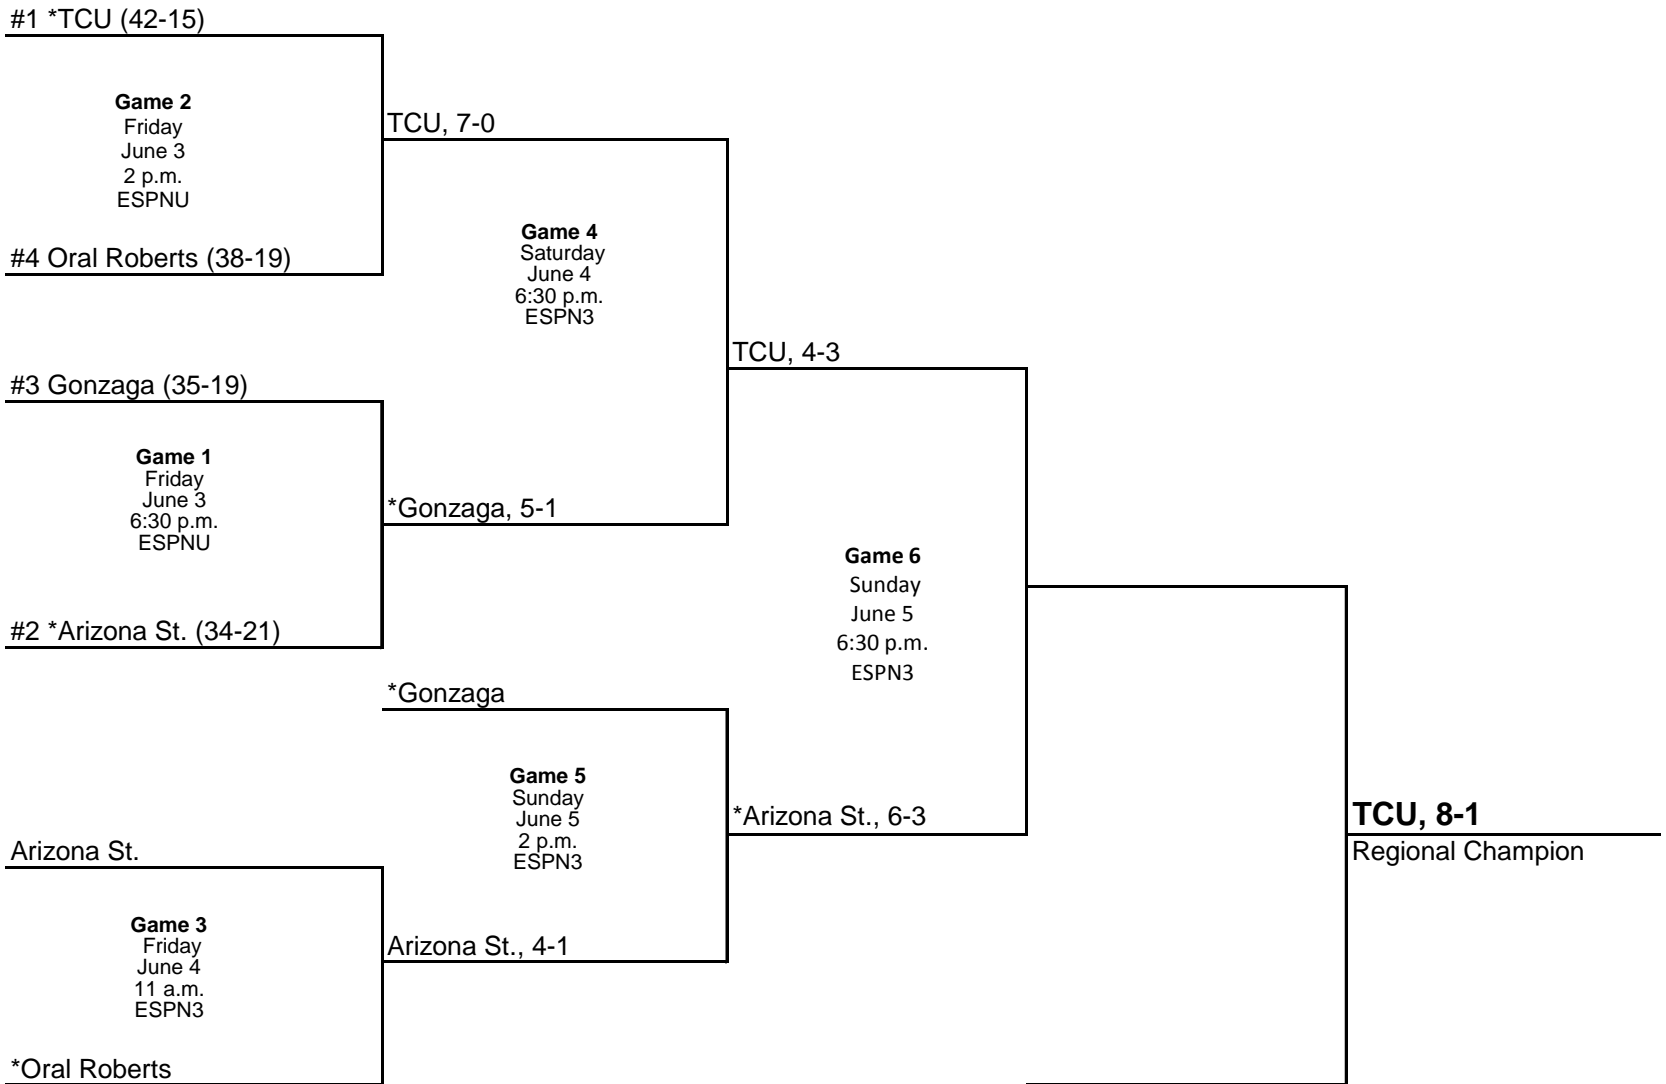

© 2016 National Collegiate Athletic Association. No commercial use without the NCAA's written permission.
The NCAA opposes all forms of sports wagering.

* Home Team