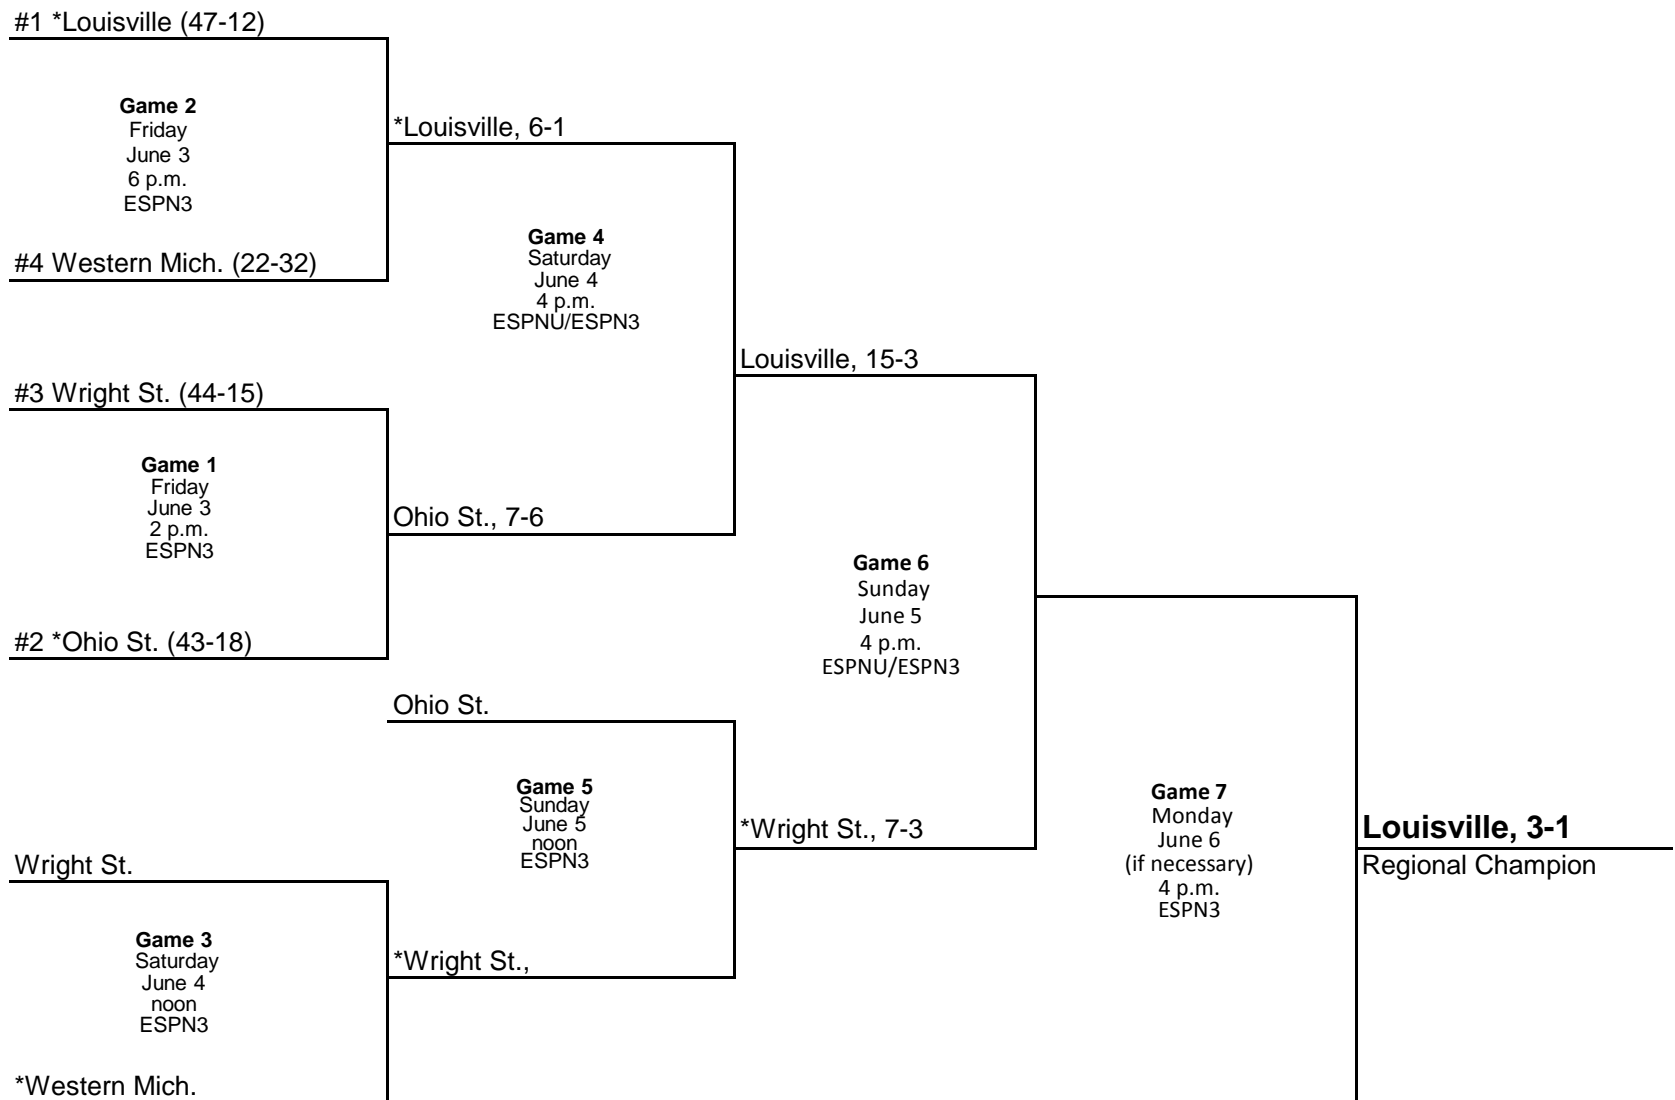

© 2016 National Collegiate Athletic Association. No commercial use without the NCAA's written permission.
The NCAA opposes all forms of sports wagering.

* Home Team