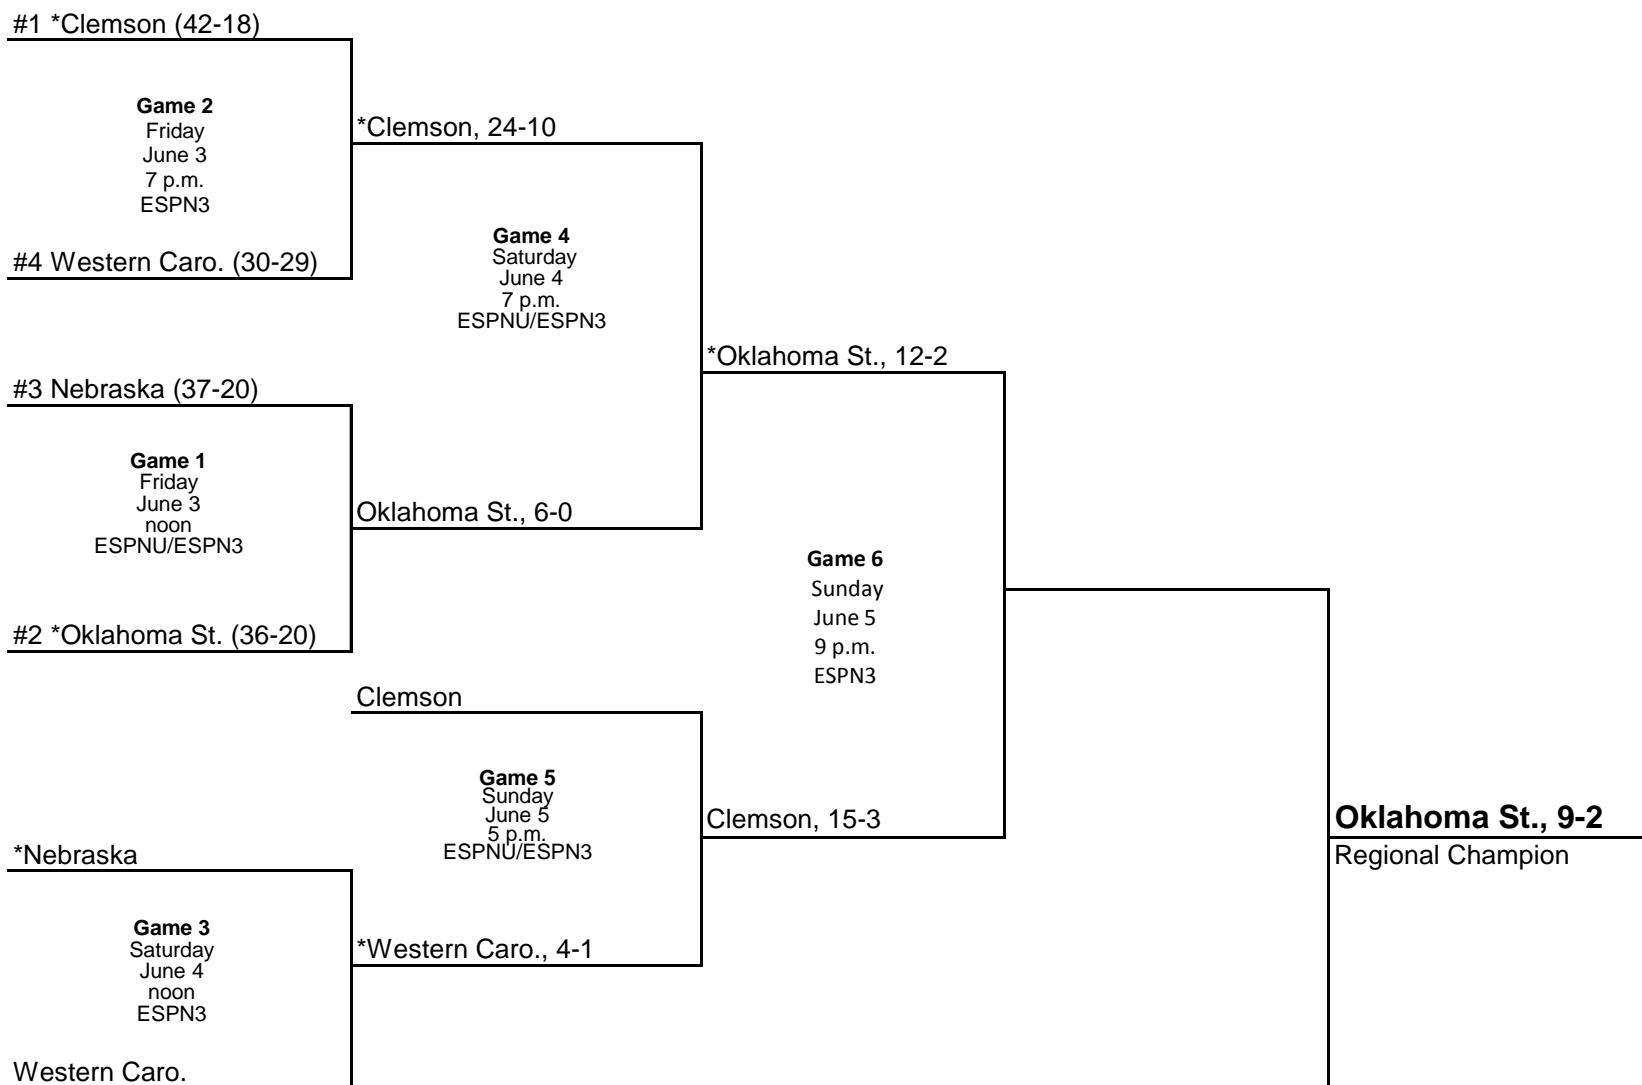

© 2016 National Collegiate Athletic Association. No commercial use without the NCAA's written permission.

The NCAA opposes all forms of sports wagering.

* Home Team