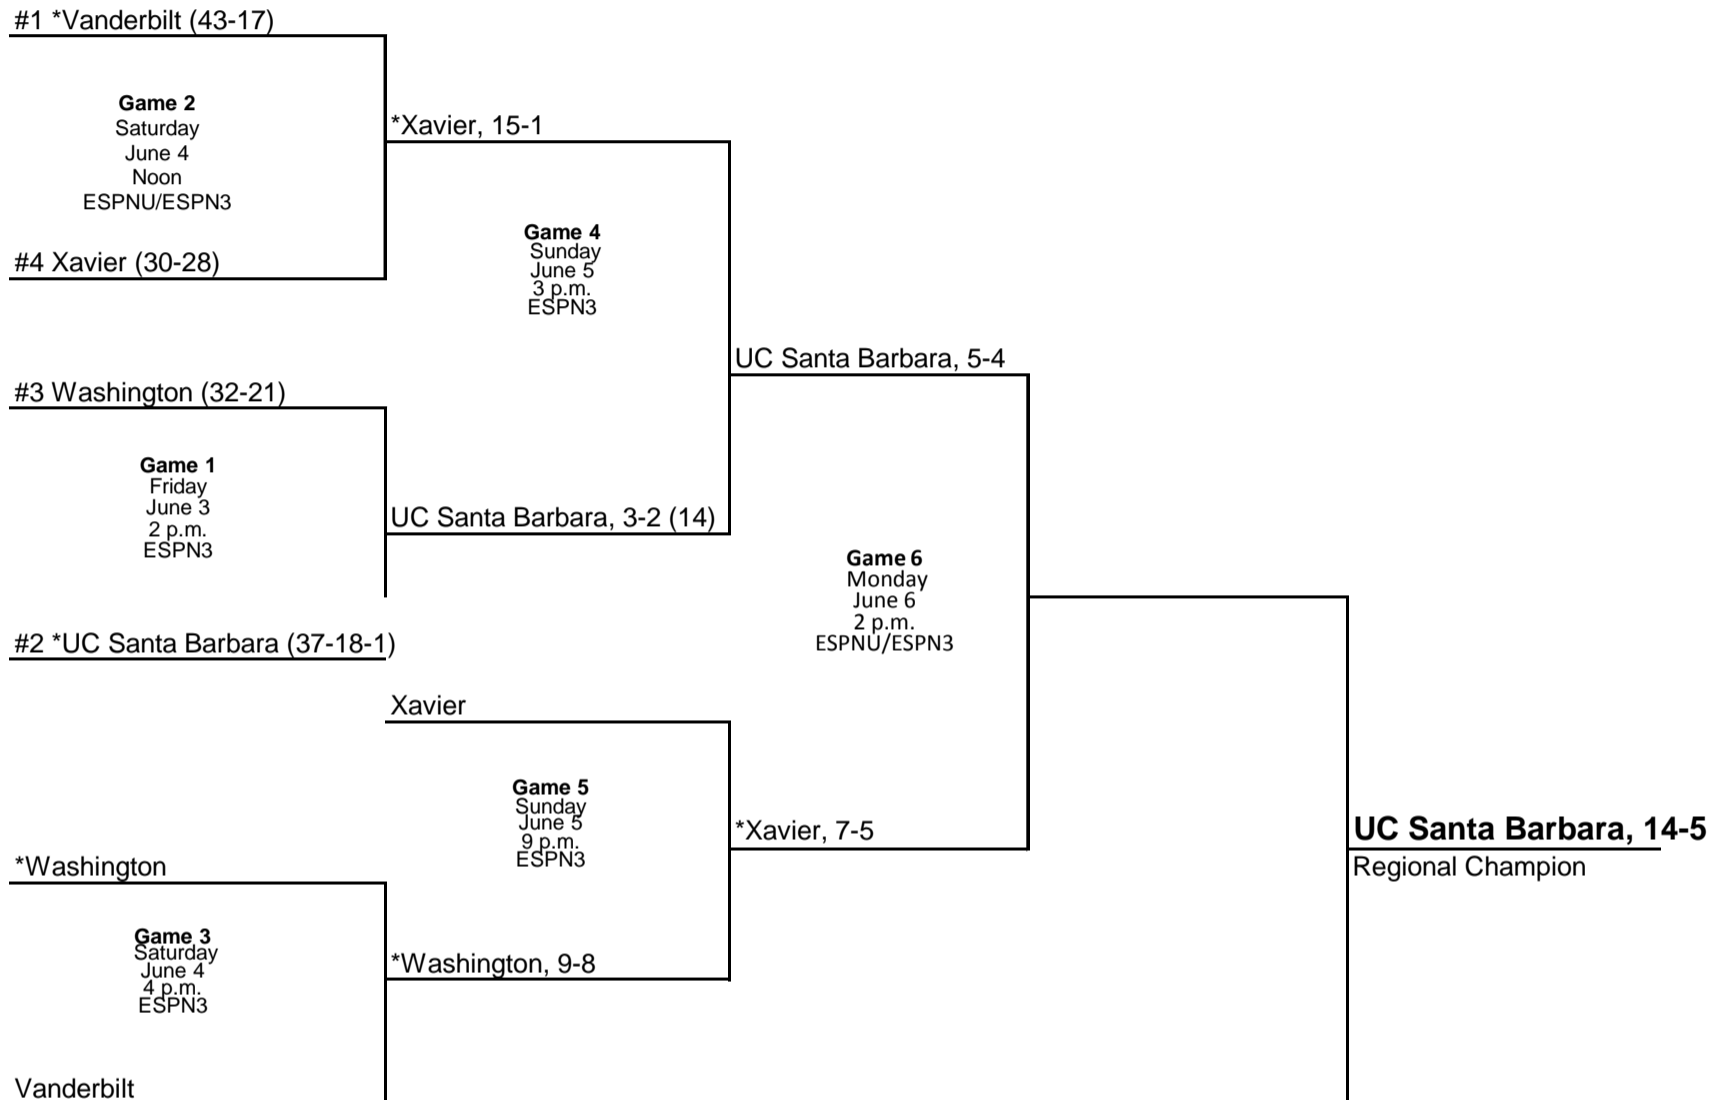

2016 NCAA DIVISION I BASEBALL CHAMPIONSHIP

Nashville Regional - Vanderbilt Host
June 3-6, 2016
All times are local

© 2016 National Collegiate Athletic Association. No commercial use without the NCAA's written permission.
The NCAA opposes all forms of sports wagering.

* Home Team