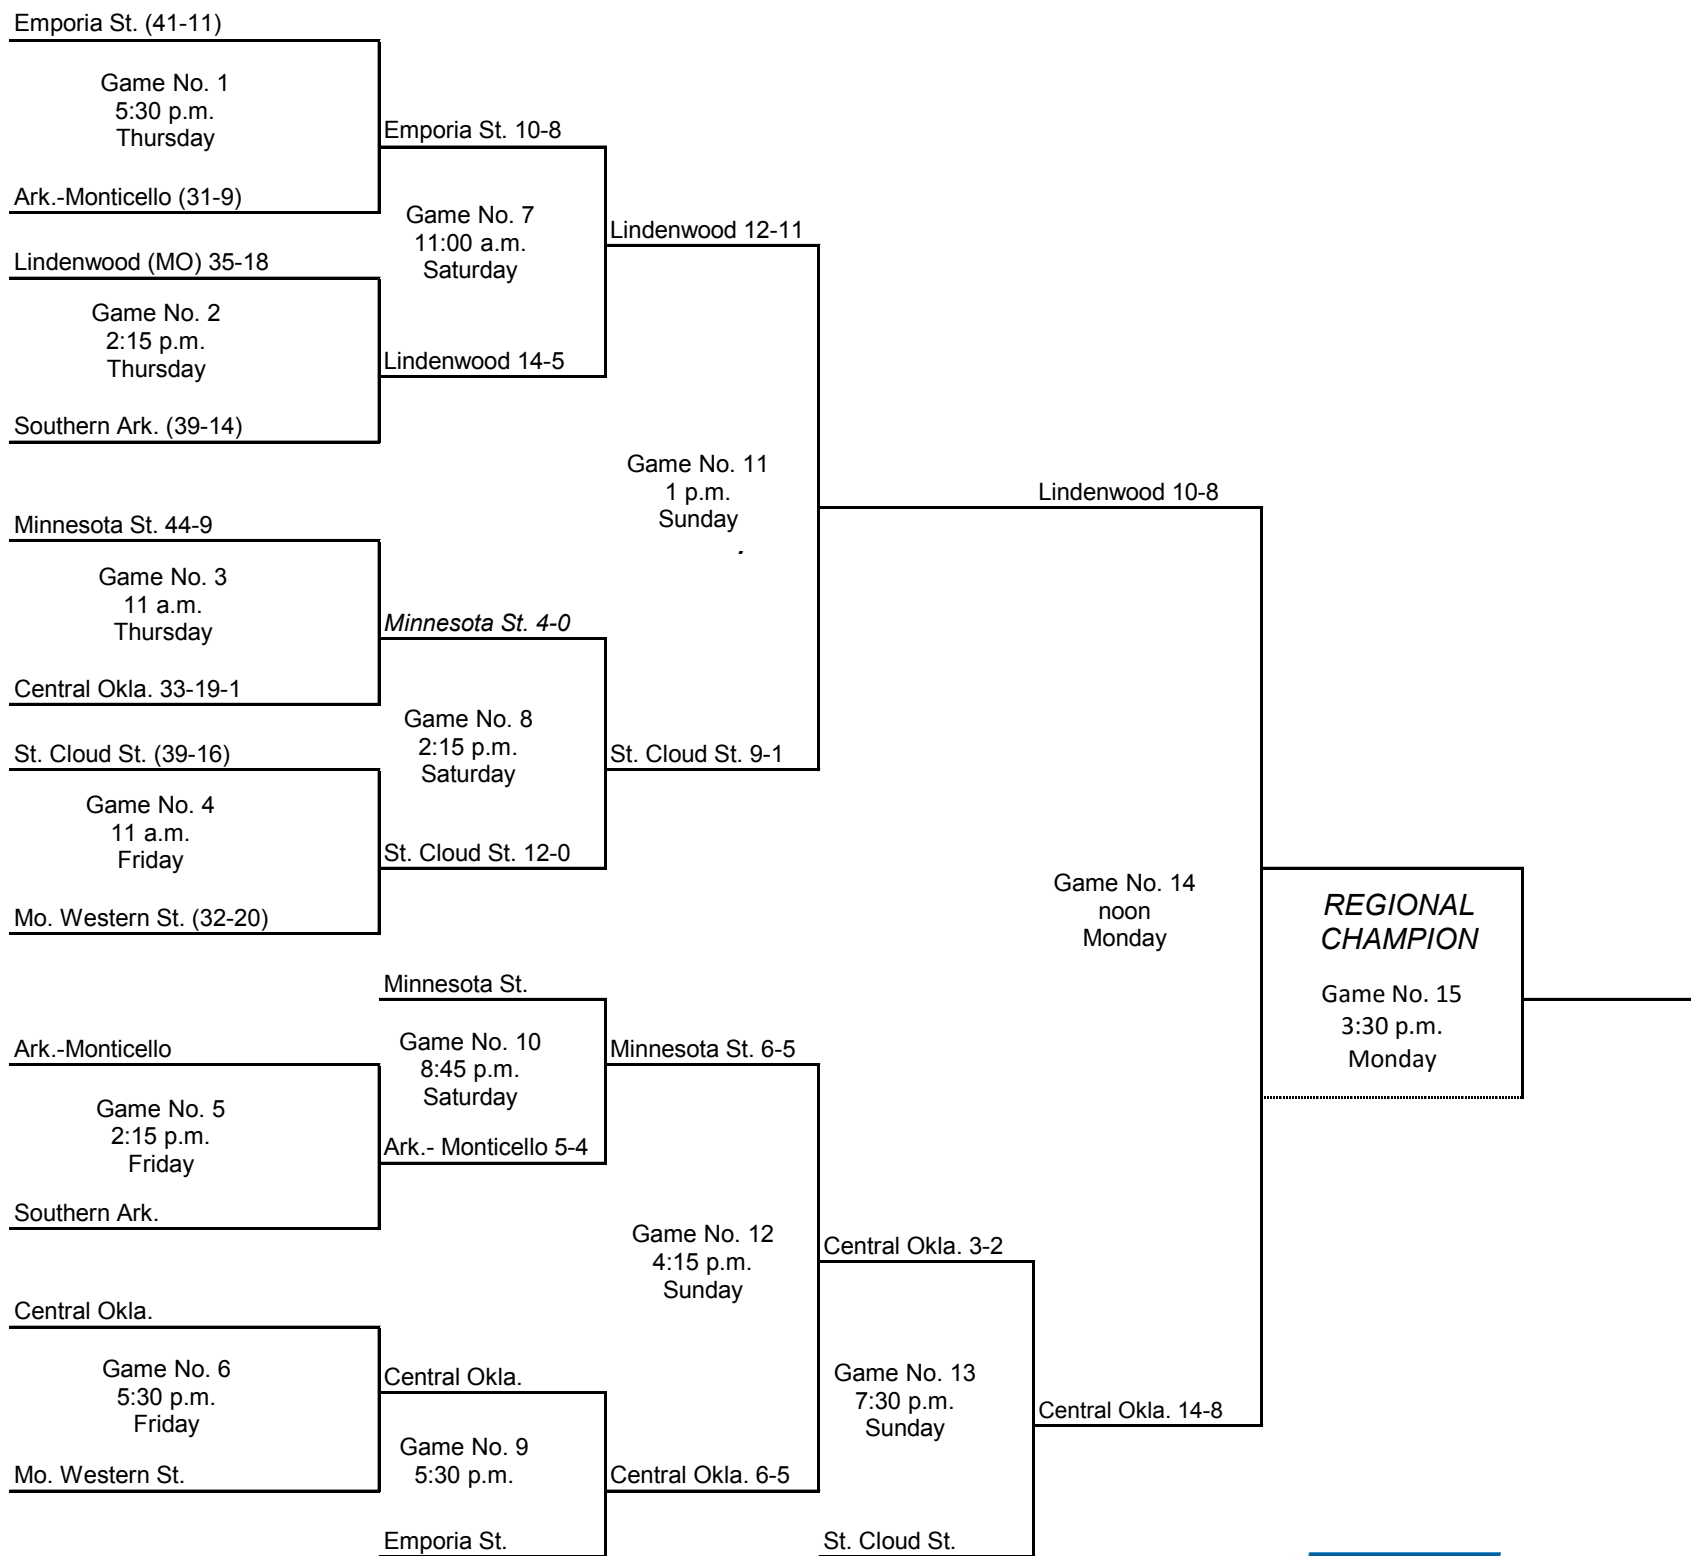

Six-Team Regional Bracket (four-day/double elimination)

West Region

May 18-22

**Day One
Games 1, 2 & 3**

**Day Two
Games 4, 5 & 6**

**Day Three
Games 7, 8 & 9**

**Day Four
Games 10 & 11 (if necessary)**

*Denotes host institution
All times are Eastern time.

Seven-Team Regional Bracket (five-day/double elimination)

East Region

May 18-22

*Denotes host institution

All times are Eastern time.

2017 NCAA Division II Baseball Championship Regionals

Seven-Team Regional Bracket (five-day/double elimination)

South Region

May 18-22

*Denotes host institution

All times are Eastern time.

2017 NCAA Division II Baseball Championship Regionals

Seven-Team Regional Bracket (five-day/double elimination)

Southeast Region

May 18-22

*Denotes host institution

All times are Eastern time.

2017 NCAA Division II Baseball Championship Regionals

Eight-Team Regional Bracket (five-day/double elimination)

Central Region

May 18-22

*Denotes host institution