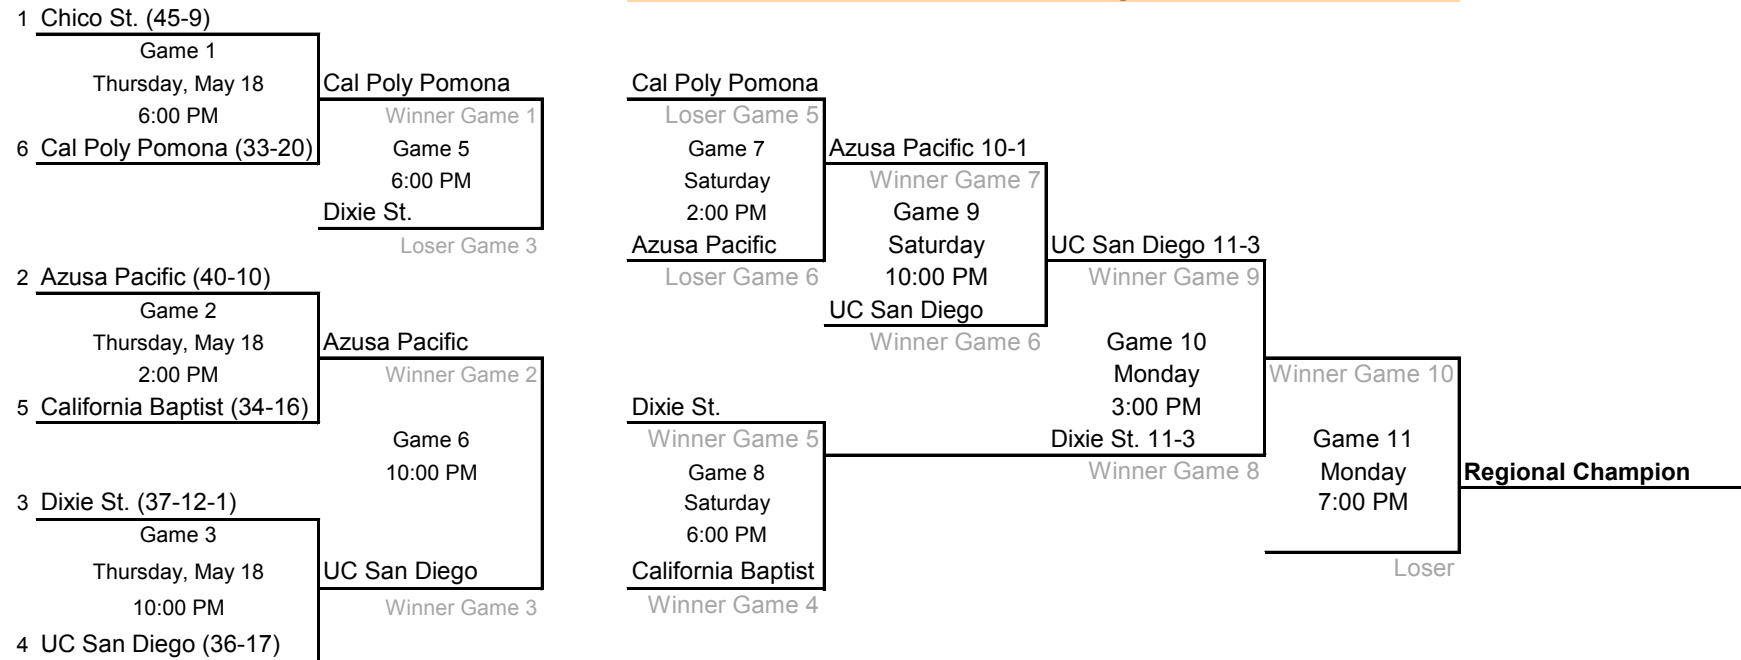

Six-Team Regional Bracket (four-day/double elimination)

West Region

May 18-22

**Day One
Games 1, 2 & 3**

**Day Two
Games 4, 5 & 6**

**Day Three
Games 7, 8 & 9**

**Day Four
Games 10 & 11 (if necessary)**

*Denotes host institution
All times are Eastern time.

2017 NCAA Division II Baseball Championship Regionals

Seven-Team Regional Bracket (five-day/double elimination)

Atlantic Region

May 18-22

*Denotes host institution

All times are Eastern time.

2017 NCAA Division II Baseball Championship Regionals

Seven-Team Regional Bracket (five-day/double elimination)

East Region

May 18-22

*Denotes host institution

All times are Eastern time.

2017 NCAA Division II Baseball Championship Regionals

Seven-Team Regional Bracket (five-day/double elimination)

South Region

May 18-22

*Denotes host institution

All times are Eastern time.

2017 NCAA Division II Baseball Championship Regionals

Seven-Team Regional Bracket (five-day/double elimination)

Southeast Region

May 18-22