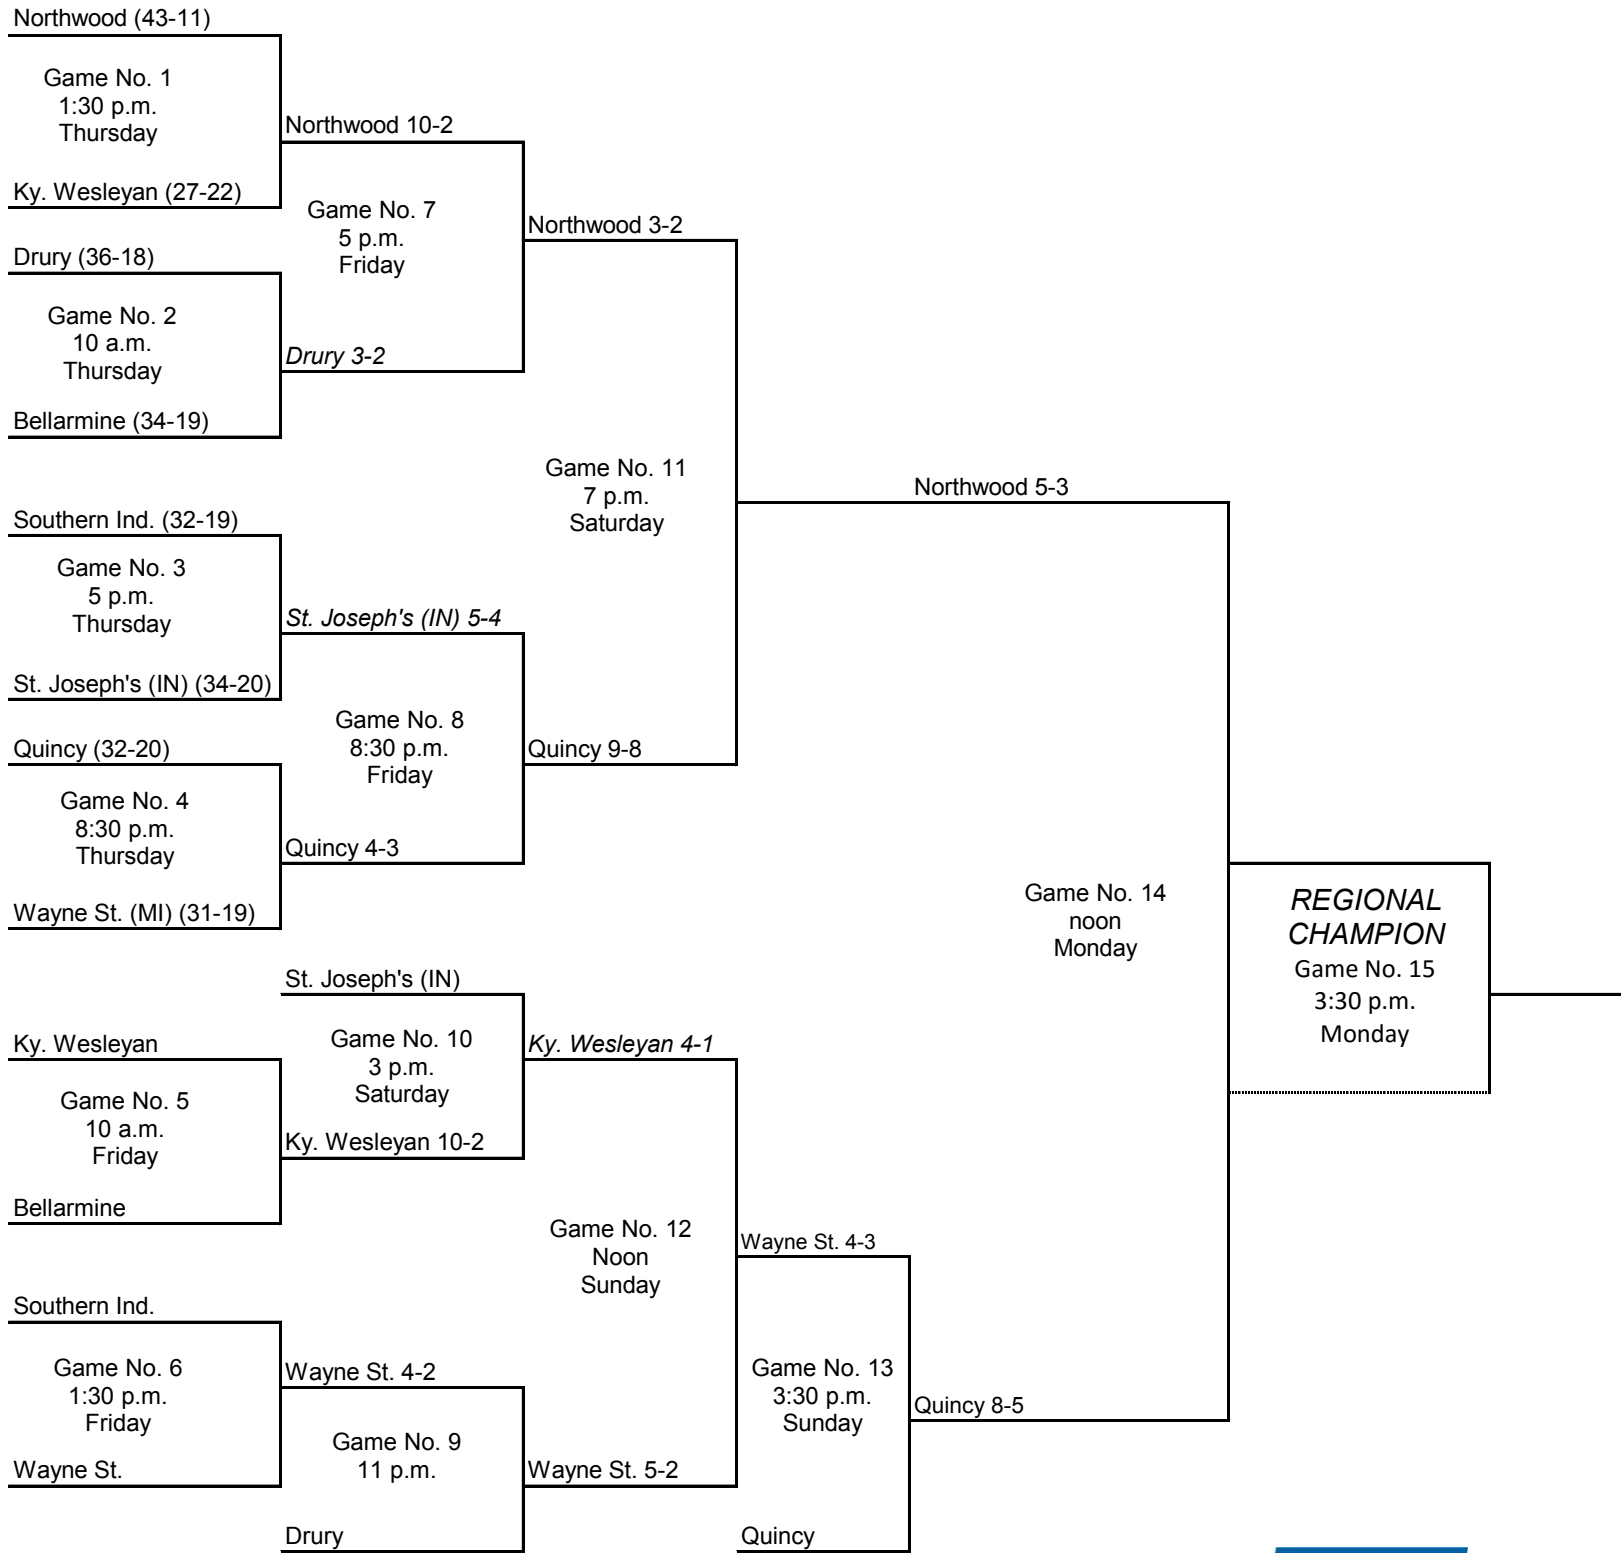

Six-Team Regional Bracket (four-day/double elimination)

West Region

May 18-22

**Day One
Games 1, 2 & 3**

**Day Two
Games 4, 5 & 6**

**Day Three
Games 7, 8 & 9**

**Day Four
Games 10 & 11 (if necessary)**

*Denotes host institution
All times are Eastern time.

Seven-Team Regional Bracket (five-day/double elimination)

East Region

May 18-22

*Denotes host institution

All times are Eastern time.

2017 NCAA Division II Baseball Championship Regionals

Seven-Team Regional Bracket (five-day/double elimination)

South Region

May 18-22

*Denotes host institution

All times are Eastern time.

2017 NCAA Division II Baseball Championship Regionals

Seven-Team Regional Bracket (five-day/double elimination)

Southeast Region

May 18-22

All times are Eastern time.

2017 NCAA Division II Baseball Championship Regionals

Eight-Team Regional Bracket (five-day/double elimination)

Midwest Region

May 18-22

*Denotes host institution

All times are Eastern time.