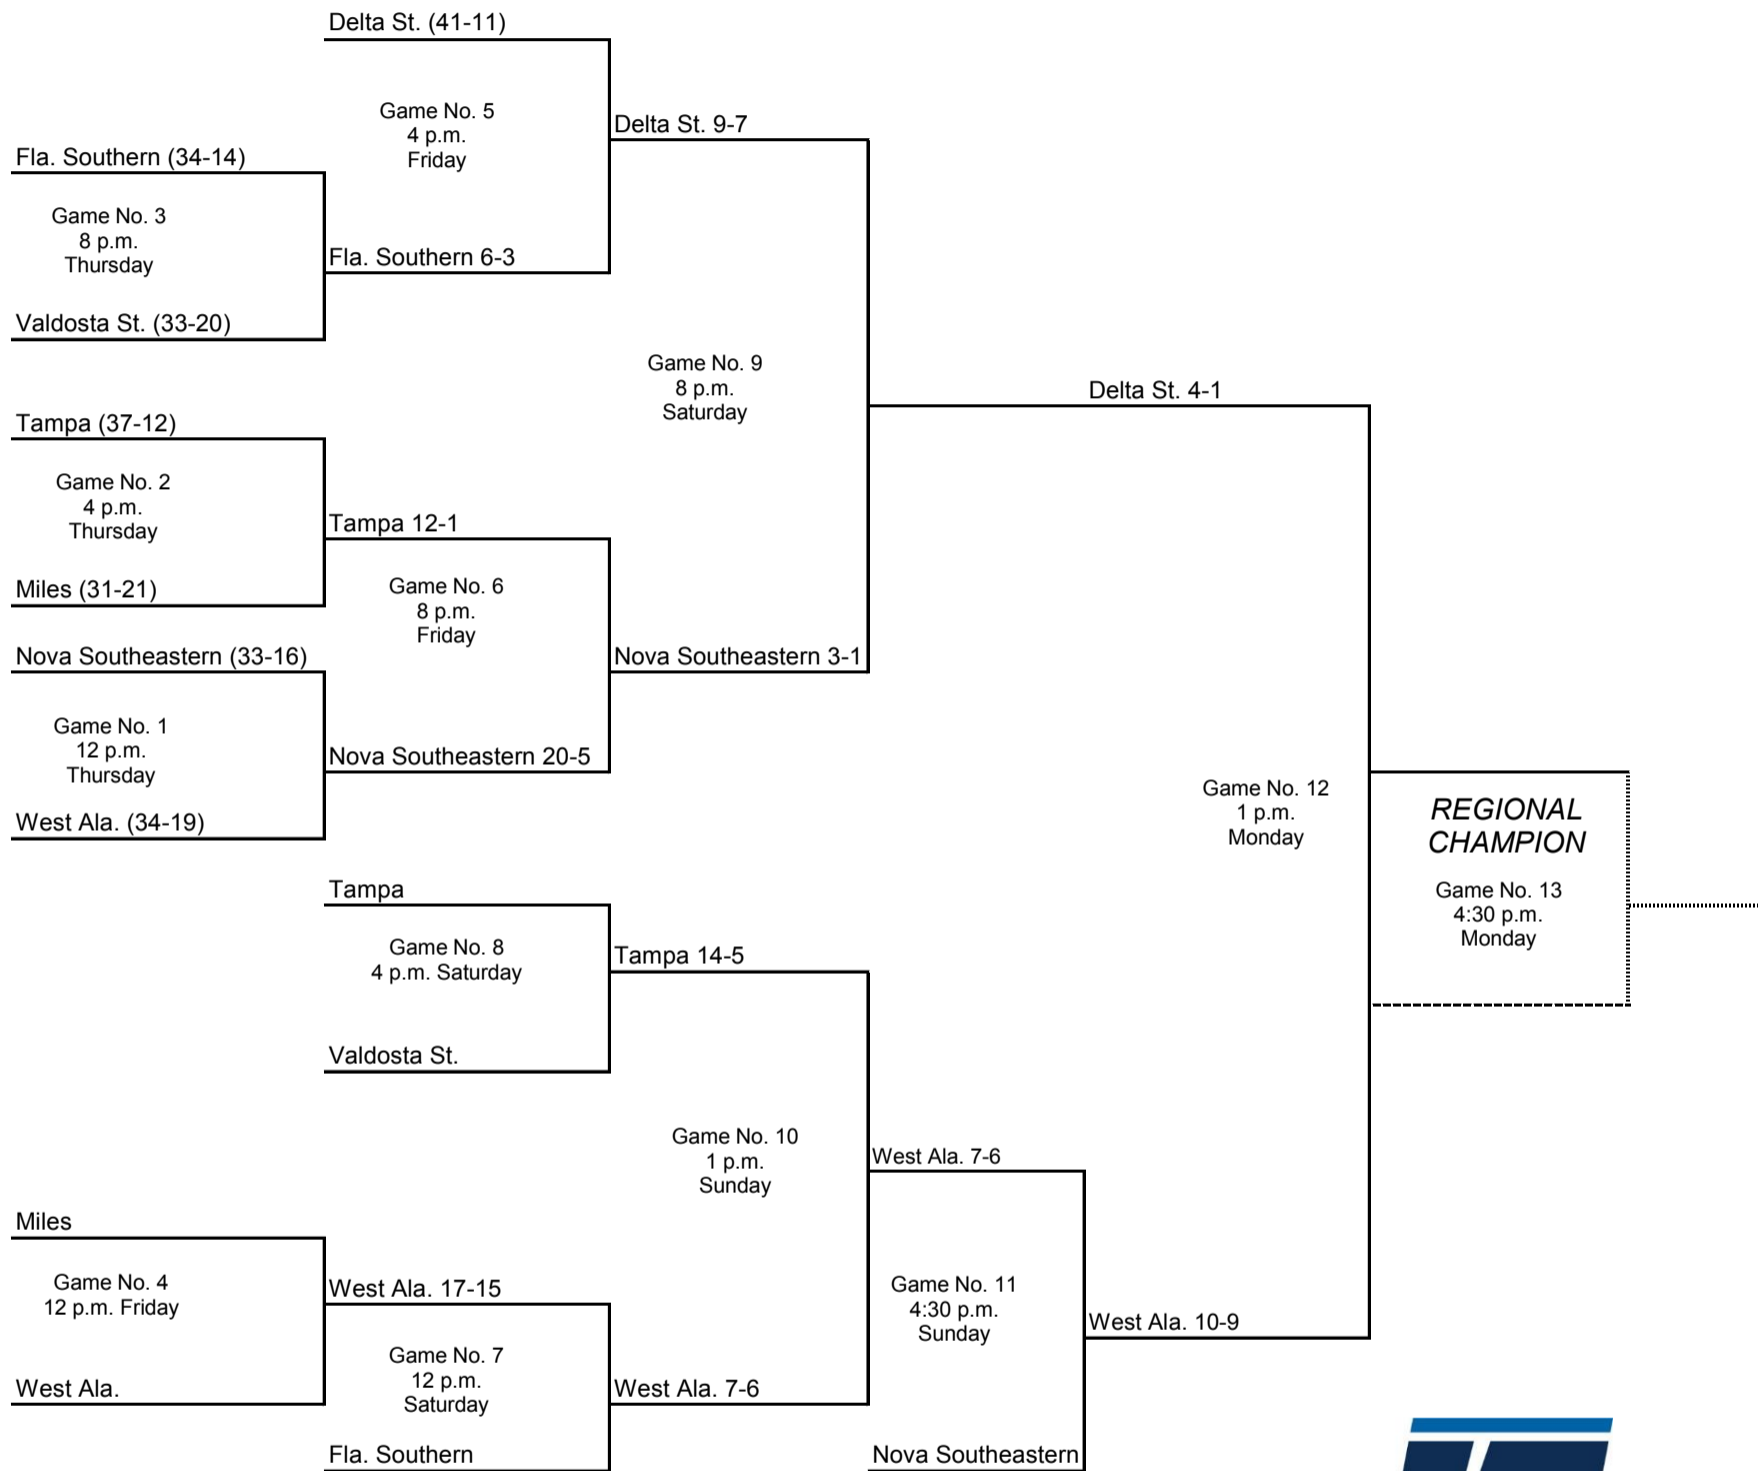

Six-Team Regional Bracket (four-day/double elimination)

West Region

May 18-22

**Day One
Games 1, 2 & 3**

**Day Two
Games 4, 5 & 6**

**Day Three
Games 7, 8 & 9**

**Day Four
Games 10 & 11 (if necessary)**

*Denotes host institution
All times are Eastern time.

2017 NCAA Division II Baseball Championship Regionals

Seven-Team Regional Bracket (five-day/double elimination)

Atlantic Region

May 18-22

*Denotes host institution

All times are Eastern time.

2017 NCAA Division II Baseball Championship Regionals

Seven-Team Regional Bracket (five-day/double elimination)

East Region

May 18-22

*Denotes host institution

All times are Eastern time.

2017 NCAA Division II Baseball Championship Regionals

Seven-Team Regional Bracket (five-day/double elimination)

South Region

May 18-22

*Denotes host institution

All times are Eastern time.

2017 NCAA Division II Baseball Championship Regionals

Seven-Team Regional Bracket (five-day/double elimination)

Southeast Region

May 18-22