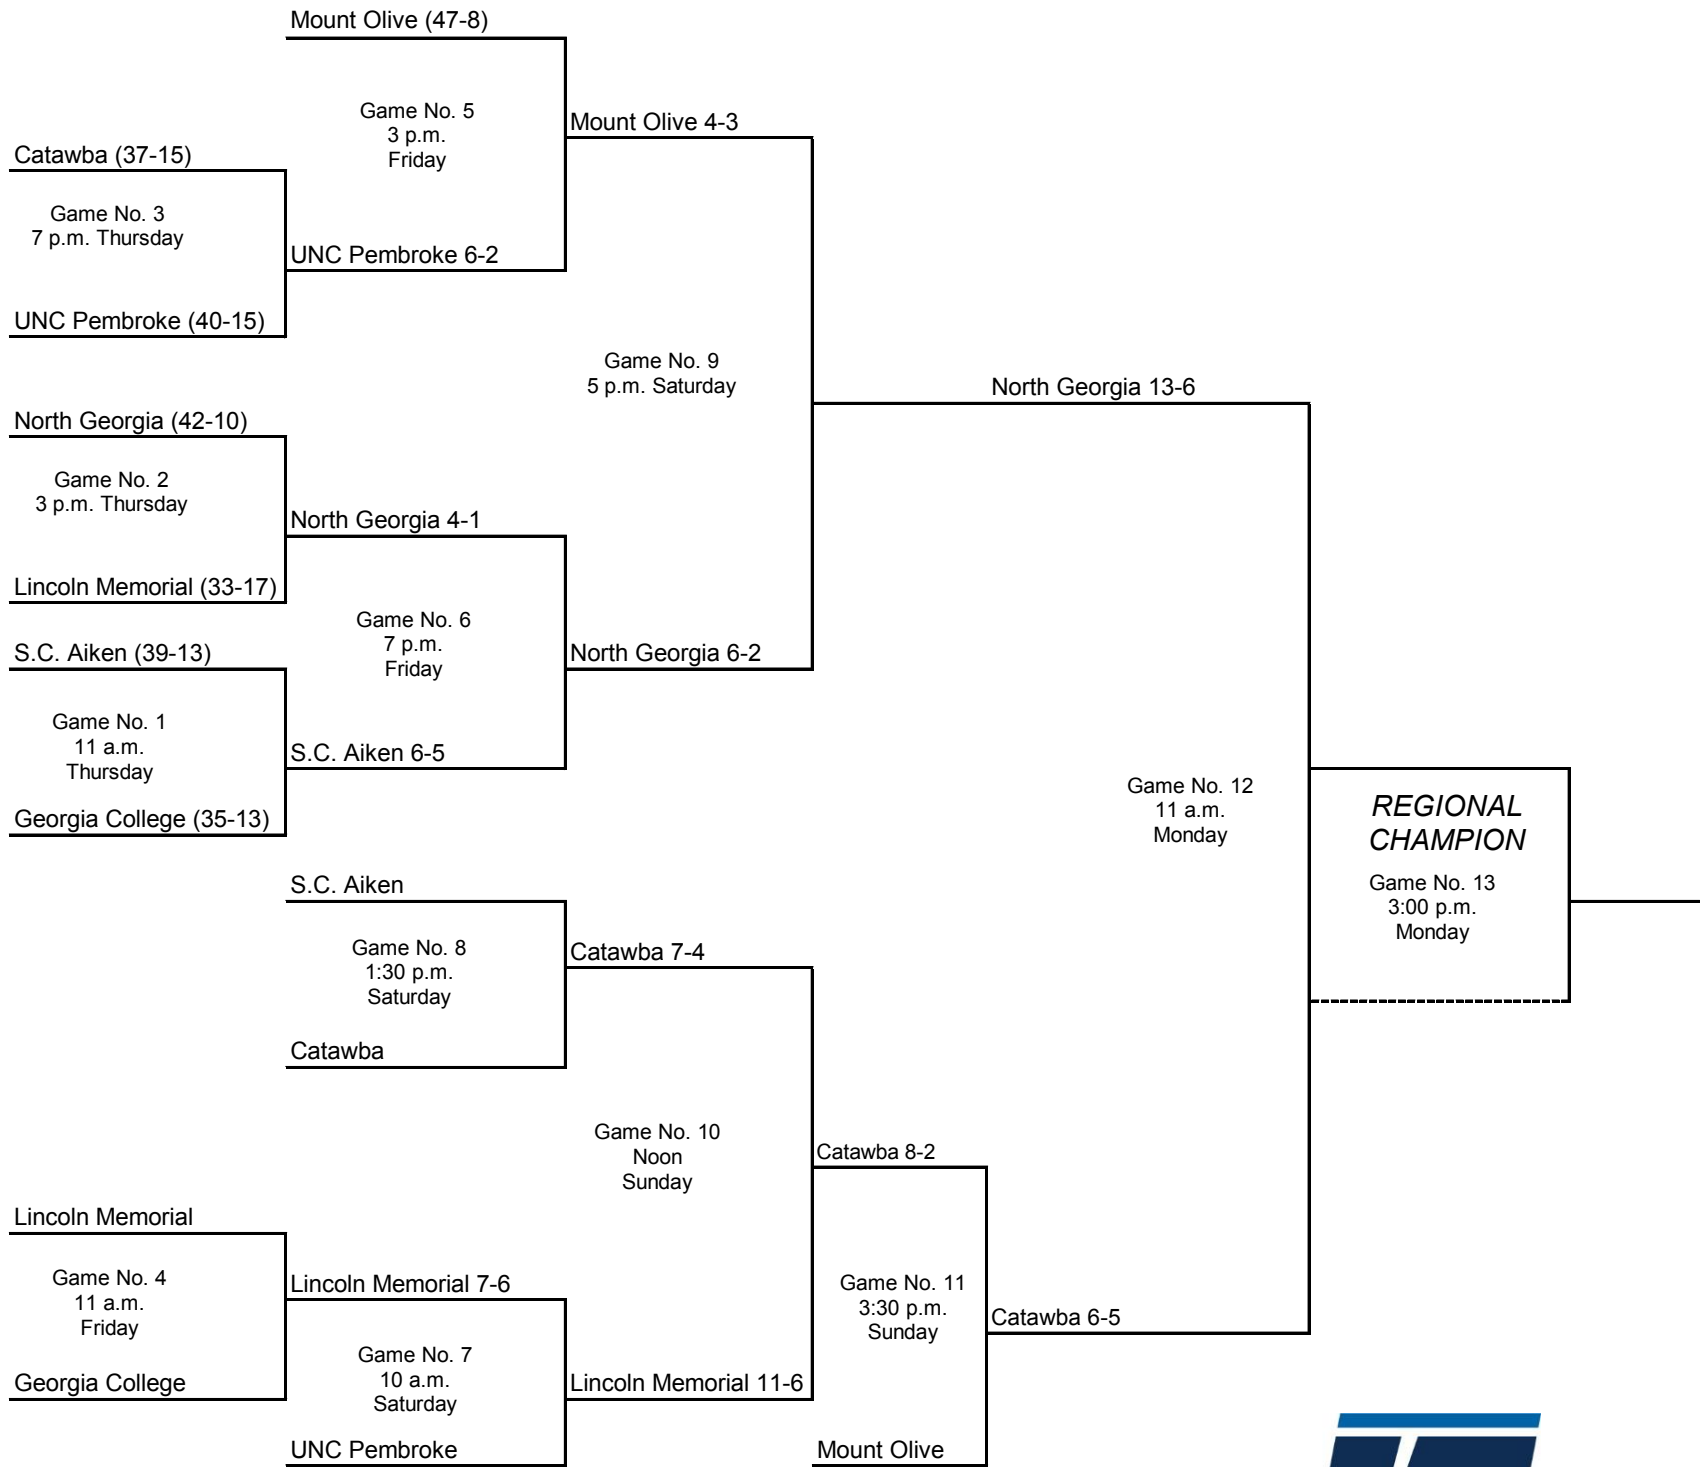

Six-Team Regional Bracket (four-day/double elimination)

West Region

May 18-22

**Day One
Games 1, 2 & 3**

**Day Two
Games 4, 5 & 6**

**Day Three
Games 7, 8 & 9**

**Day Four
Games 10 & 11 (if necessary)**

*Denotes host institution
All times are Eastern time.

Seven-Team Regional Bracket (five-day/double elimination)

East Region

May 18-22

*Denotes host institution

All times are Eastern time.

2017 NCAA Division II Baseball Championship Regionals

Seven-Team Regional Bracket (five-day/double elimination)

South Region

May 18-22

*Denotes host institution

All times are Eastern time.

2017 NCAA Division II Baseball Championship Regionals

Seven-Team Regional Bracket (five-day/double elimination)

Southeast Region

May 18-22

*Denotes host institution

All times are Eastern time.

2017 NCAA Division II Baseball Championship Regionals

Eight-Team Regional Bracket (five-day/double elimination)

Central Region

May 18-22

*Denotes host institution