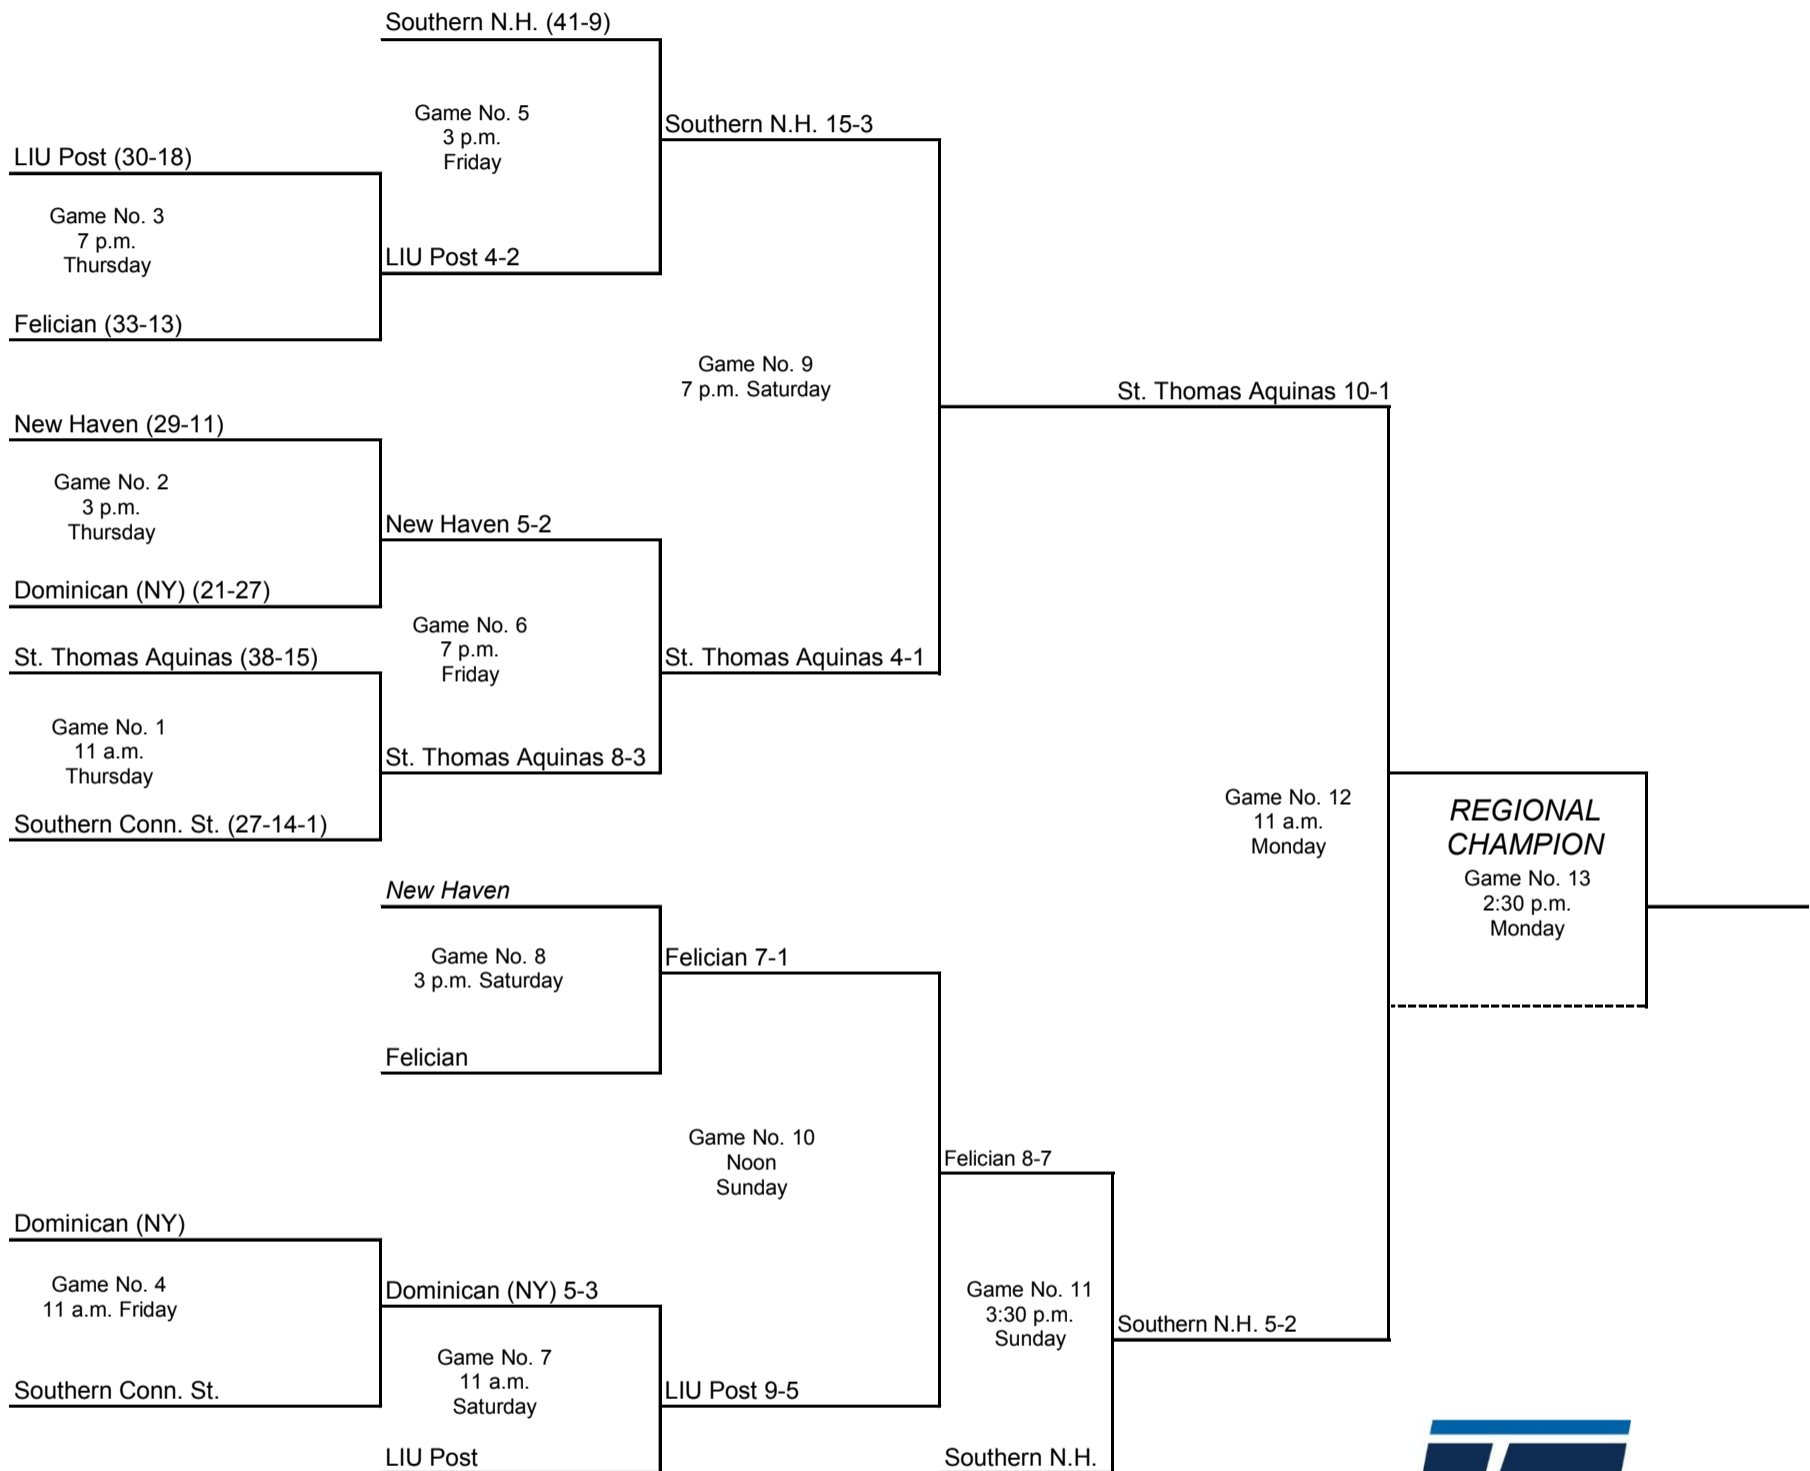

Six-Team Regional Bracket (four-day/double elimination)

West Region

May 18-22

**Day One
Games 1, 2 & 3**

**Day Two
Games 4, 5 & 6**

**Day Three
Games 7, 8 & 9**

**Day Four
Games 10 & 11 (if necessary)**

*Denotes host institution
All times are Eastern time.

2017 NCAA Division II Baseball Championship Regionals

Seven-Team Regional Bracket (five-day/double elimination)

Atlantic Region

May 18-22

*Denotes host institution

All times are Eastern time.

2017 NCAA Division II Baseball Championship Regionals

Seven-Team Regional Bracket (five-day/double elimination)

East Region

May 18-22

*Denotes host institution

All times are Eastern time.

2017 NCAA Division II Baseball Championship Regionals

Seven-Team Regional Bracket (five-day/double elimination)

South Region

May 18-22

*Denotes host institution

All times are Eastern time.

2017 NCAA Division II Baseball Championship Regionals

Seven-Team Regional Bracket (five-day/double elimination)

Southeast Region

May 18-22