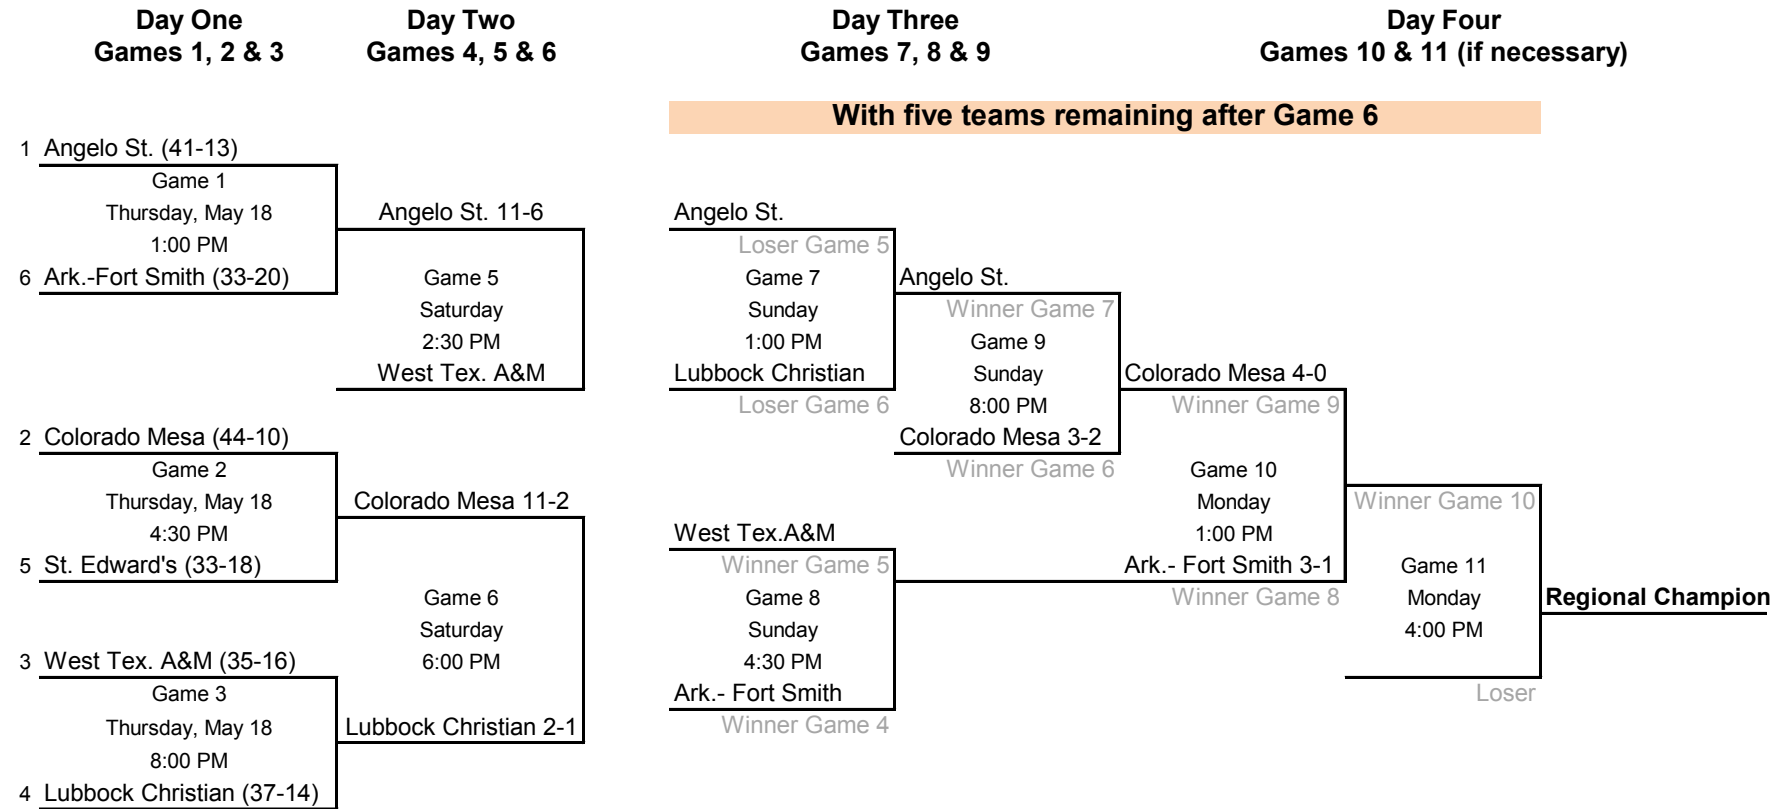

2017 NCAA Division II Baseball Championship Regionals

Six-Team Regional Bracket (four-day/double elimination)

South Central Region May 18-22

*Denotes host institution

All times are Eastern time.

2017 NCAA Division II Baseball Championship Regionals

Six-Team Regional Bracket (four-day/double elimination)

West Region

May 18-22

**Day One
Games 1, 2 & 3**

**Day Two
Games 4, 5 & 6**

**Day Three
Games 7, 8 & 9**

**Day Four
Games 10 & 11 (if necessary)**

*Denotes host institution
All times are Eastern time.

2017 NCAA Division II Baseball Championship Regionals

Seven-Team Regional Bracket (five-day/double elimination)

Atlantic Region

May 18-22

*Denotes host institution

All times are Eastern time.

2017 NCAA Division II Baseball Championship Regionals

South Region

May 18-22

*Denotes host institution

All times are Eastern time.

2017 NCAA Division II Baseball Championship Regionals

Seven-Team Regional Bracket (five-day/double elimination)

Southeast Region

May 18-22