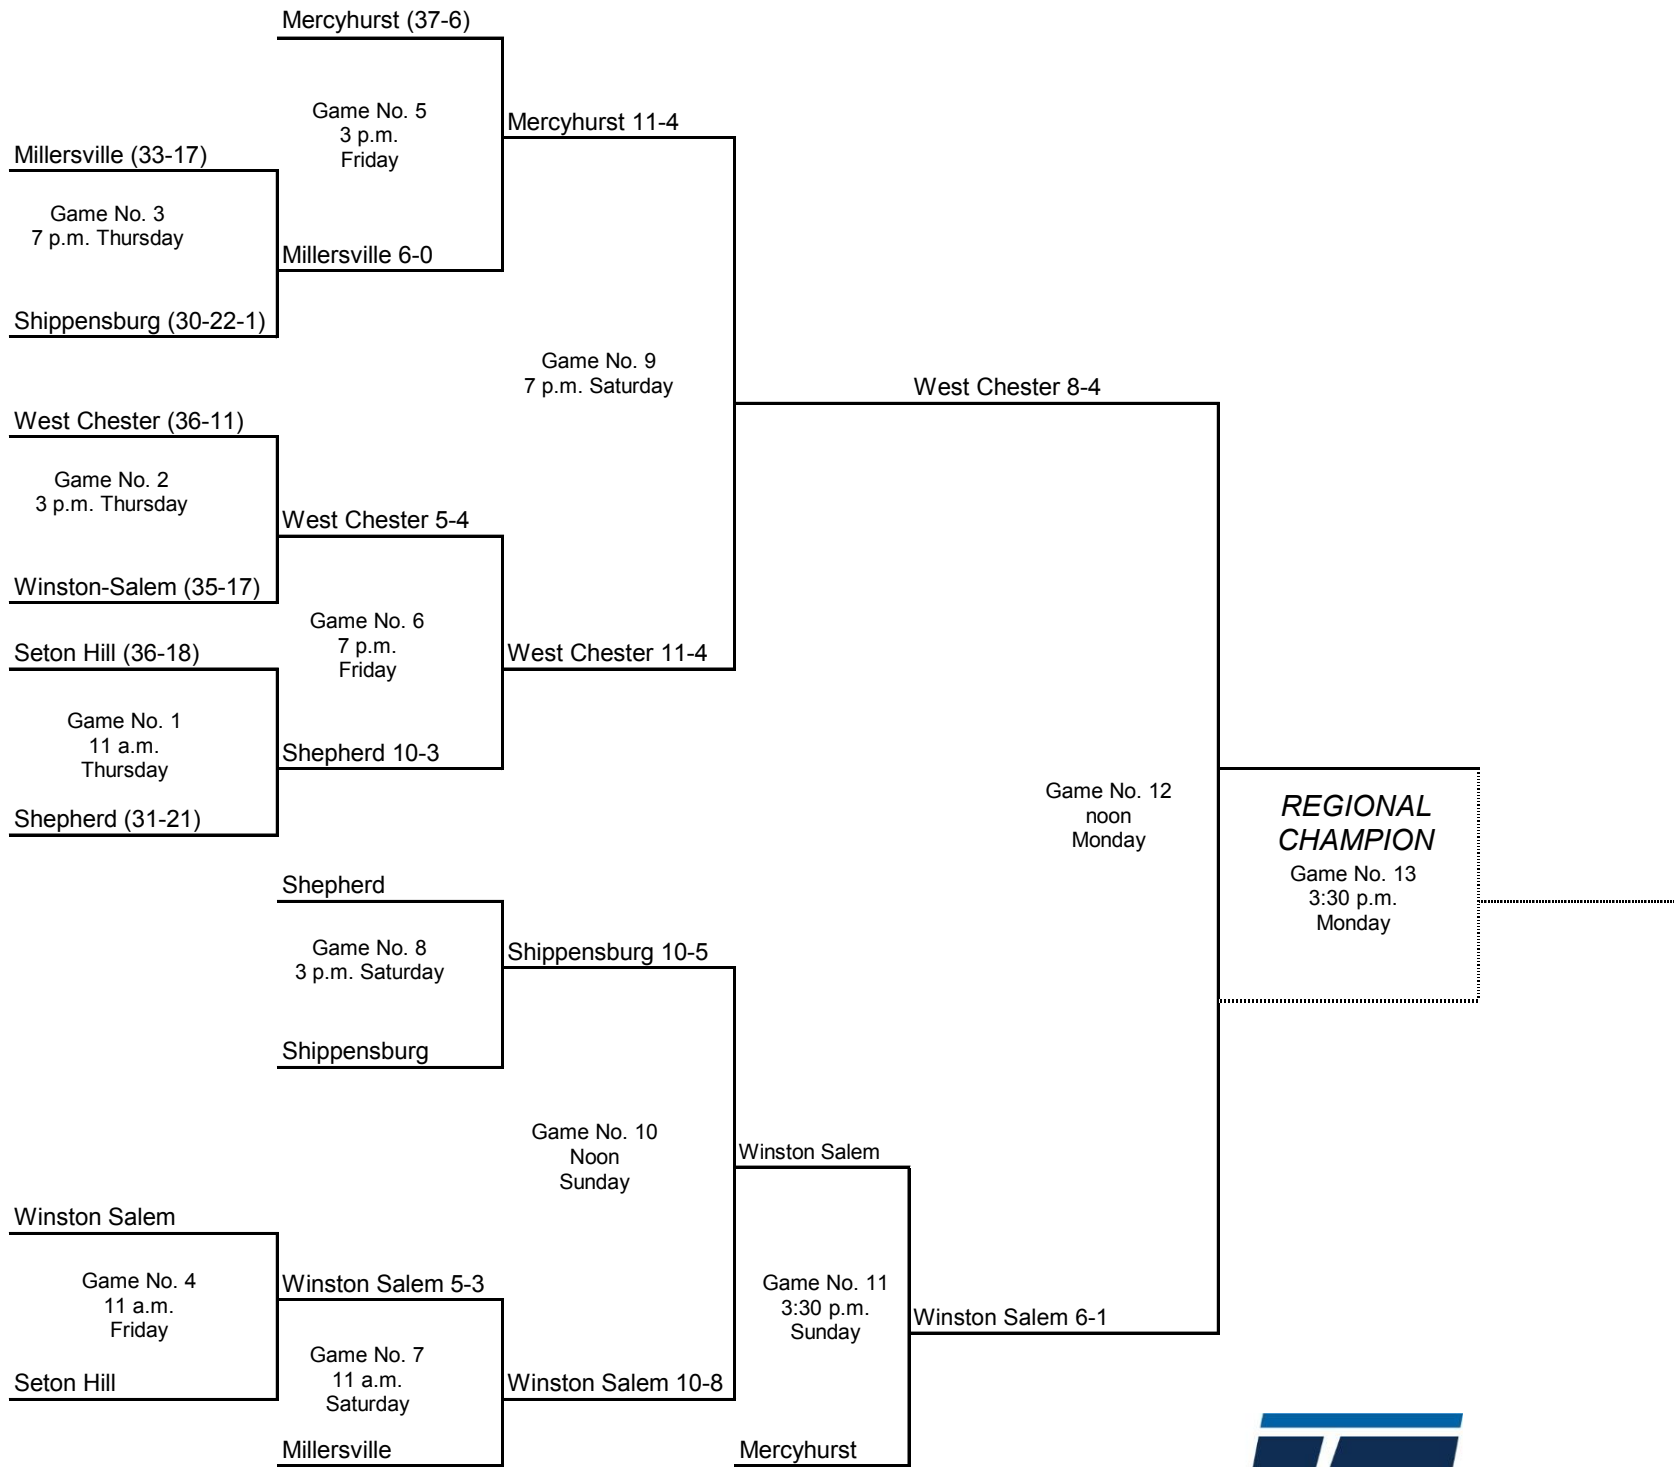

Six-Team Regional Bracket (four-day/double elimination)

West Region

May 18-22

**Day One
Games 1, 2 & 3**

**Day Two
Games 4, 5 & 6**

**Day Three
Games 7, 8 & 9**

**Day Four
Games 10 & 11 (if necessary)**

*Denotes host institution
All times are Eastern time.

2017 NCAA Division II Baseball Championship Regionals

Seven-Team Regional Bracket (five-day/double elimination)

Atlantic Region

May 18-22

*Denotes host institution

All times are Eastern time.

2017 NCAA Division II Baseball Championship Regionals

Seven-Team Regional Bracket (five-day/double elimination)

East Region

May 18-22

*Denotes host institution

All times are Eastern time.

2017 NCAA Division II Baseball Championship Regionals

Seven-Team Regional Bracket (five-day/double elimination)

South Region

May 18-22

*Denotes host institution

All times are Eastern time.

2017 NCAA Division II Baseball Championship Regionals

Seven-Team Regional Bracket (five-day/double elimination)

Southeast Region

May 18-22