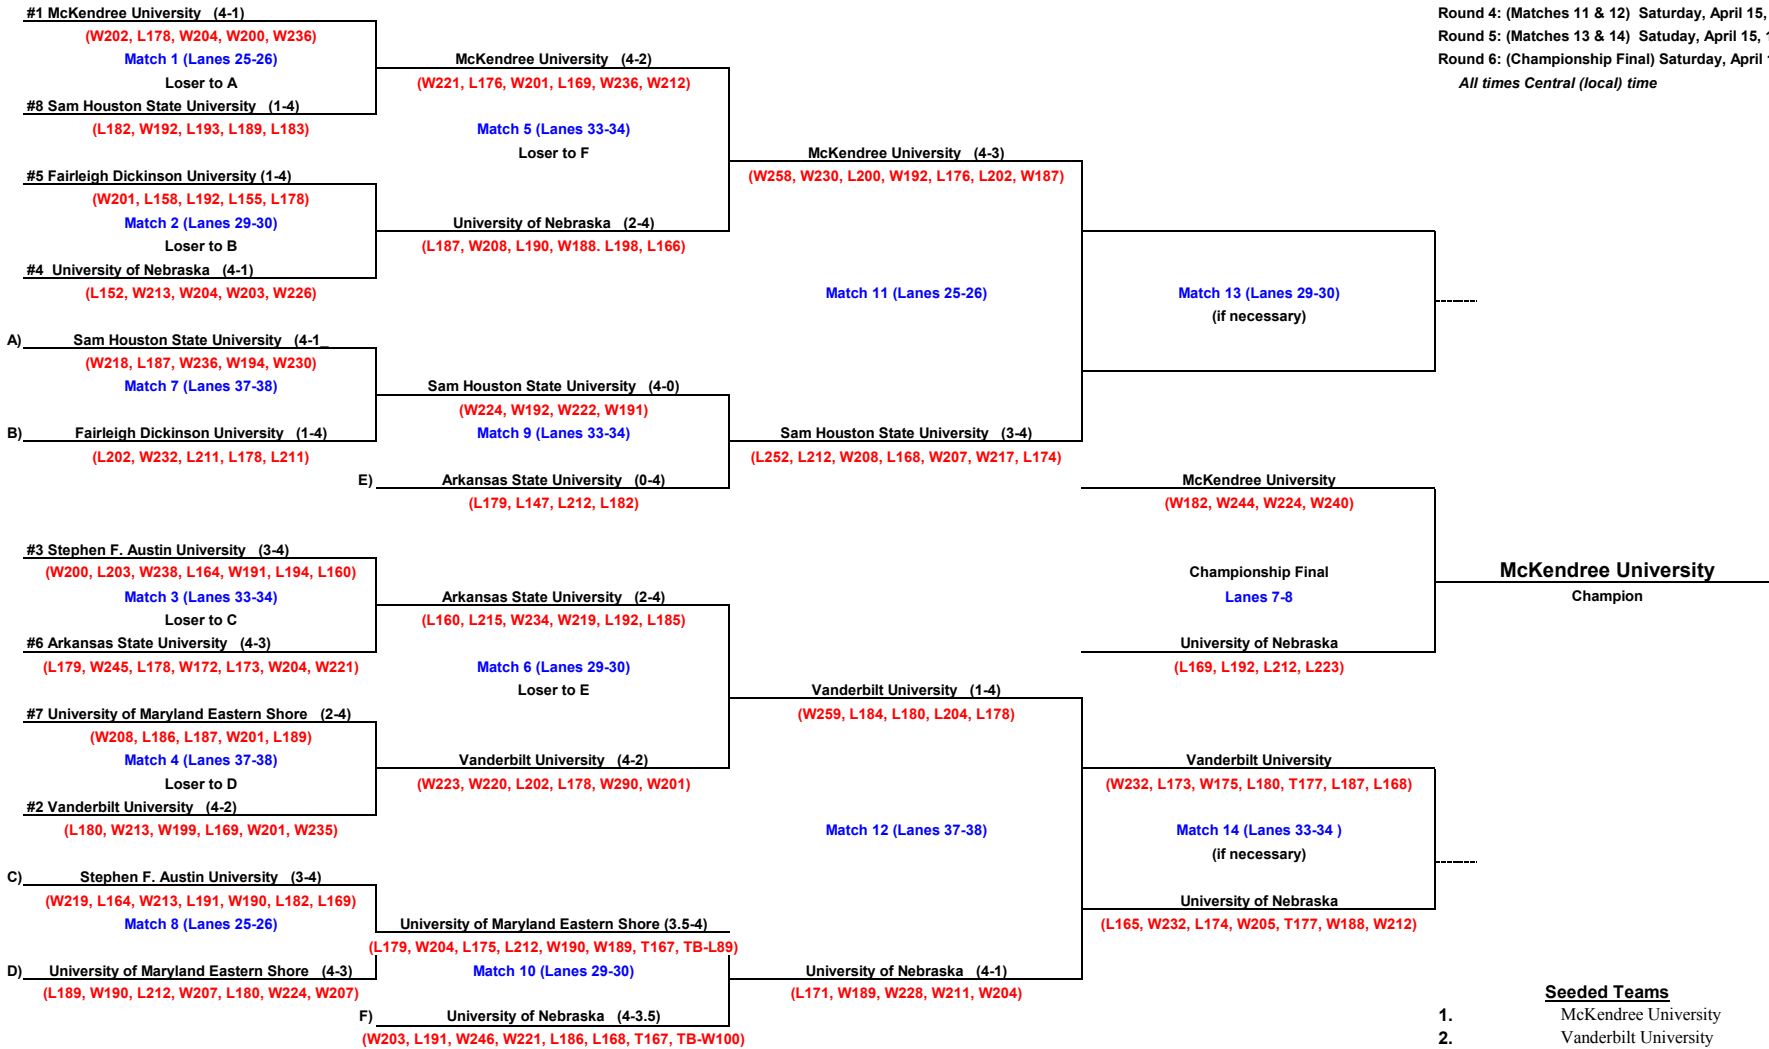

Round 1: (Matches 1-4) Friday, April 14, 3:30 PM
 Round 3: (Matches 9 & 10) Saturday, April 15, 8:30 AM
 Round 4: (Matches 11 & 12) Saturday, April 15, 10:20 AM
 Round 5: (Matches 13 & 14) Saturday, April 15, 12 PM (if necessary)
 Round 6: (Championship Final) Saturday, April 15, 5:30 PM
 All times Central (local) time

All matches will be webcast live via www.ncaa.com.
 A live broadcast of the championship finals will air on ESPNU Saturday, April 15 at 5:30 p.m. Central time.

- Bracket Note:**
- If the winner of Match 9 defeats the winner of Match 5, then Match 13 is necessary.
 - If the winner of Match 10 defeats the winner of Match 6, then Match 14 is necessary.