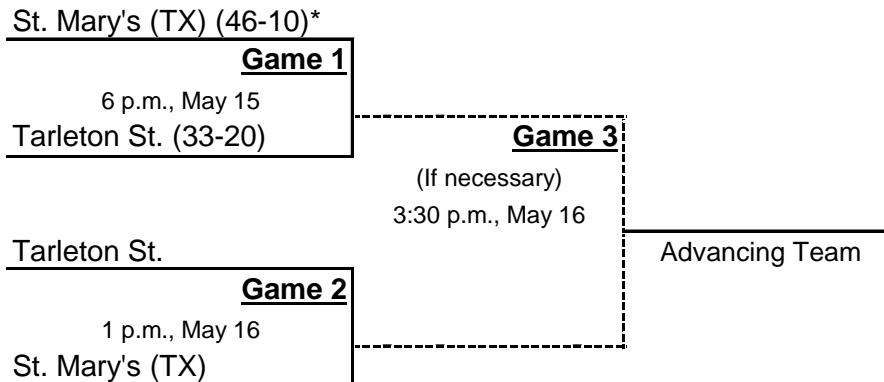

2015 NCAA Division II Softball Championship Regional Bracket  
South Super Regional Site  
May 15-16

**2015 SOFTBALL  
CHAMPIONSHIP**  
DIVISION II

Shorter (39-15)\*

**Game 1**  
5 p.m., May 15  
Florida Tech (38-18)

Florida Tech

**Game 2**  
1 p.m., May 16  
Shorter

**Game 3**

(If necessary)  
3:30 p.m., May 16

Advancing Team

\*Denotes host institution

**All times are Eastern time.**

2015 NCAA Division II Softball Championship Regional Bracket  
South Central Super Regional Site  
May 15-16

**2015 SOFTBALL  
CHAMPIONSHIP**  
DIVISION II

\*Denotes host institution

**All times are Eastern time.**

2015 NCAA Division II Softball Championship Regional Bracket  
Southeast Super Regional Site  
May 15-16