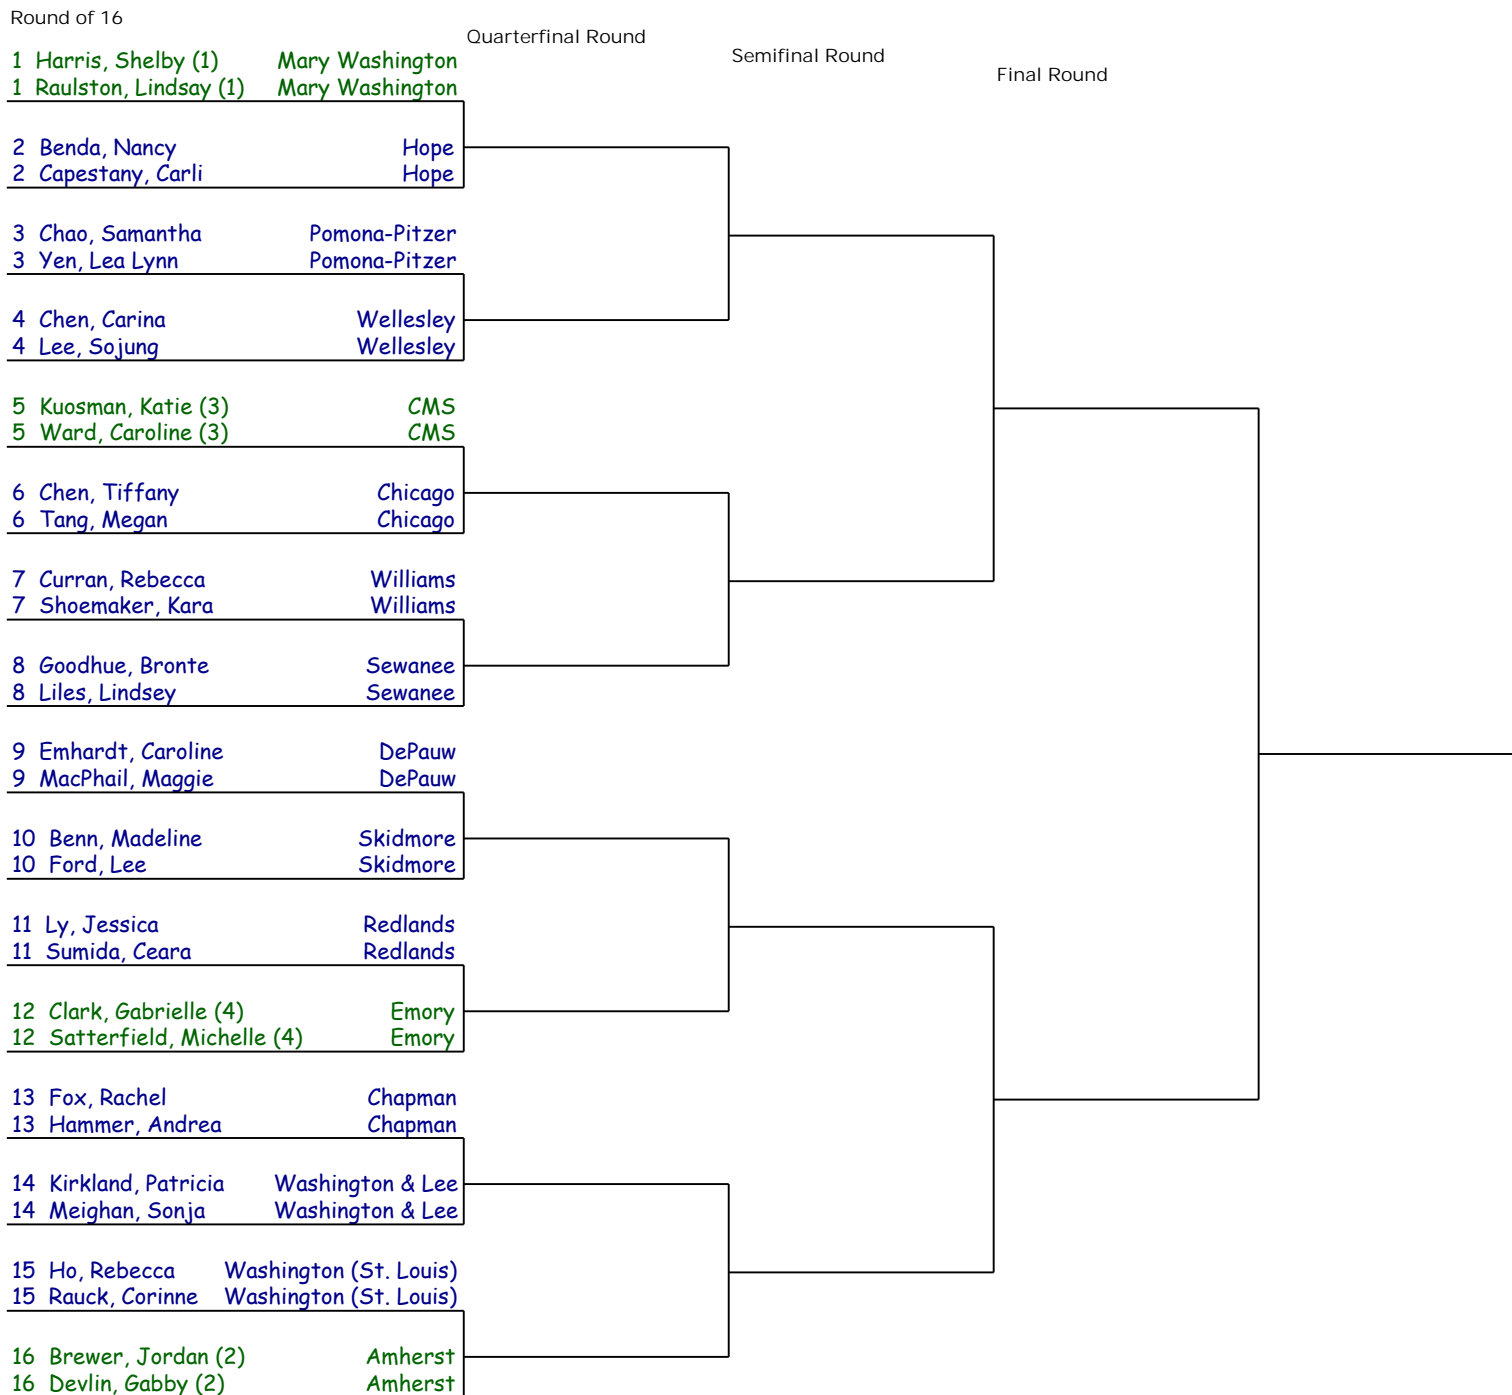

2014 NCAA Division III Men's & Women's Championships

Women's Doubles

Referee's Signature