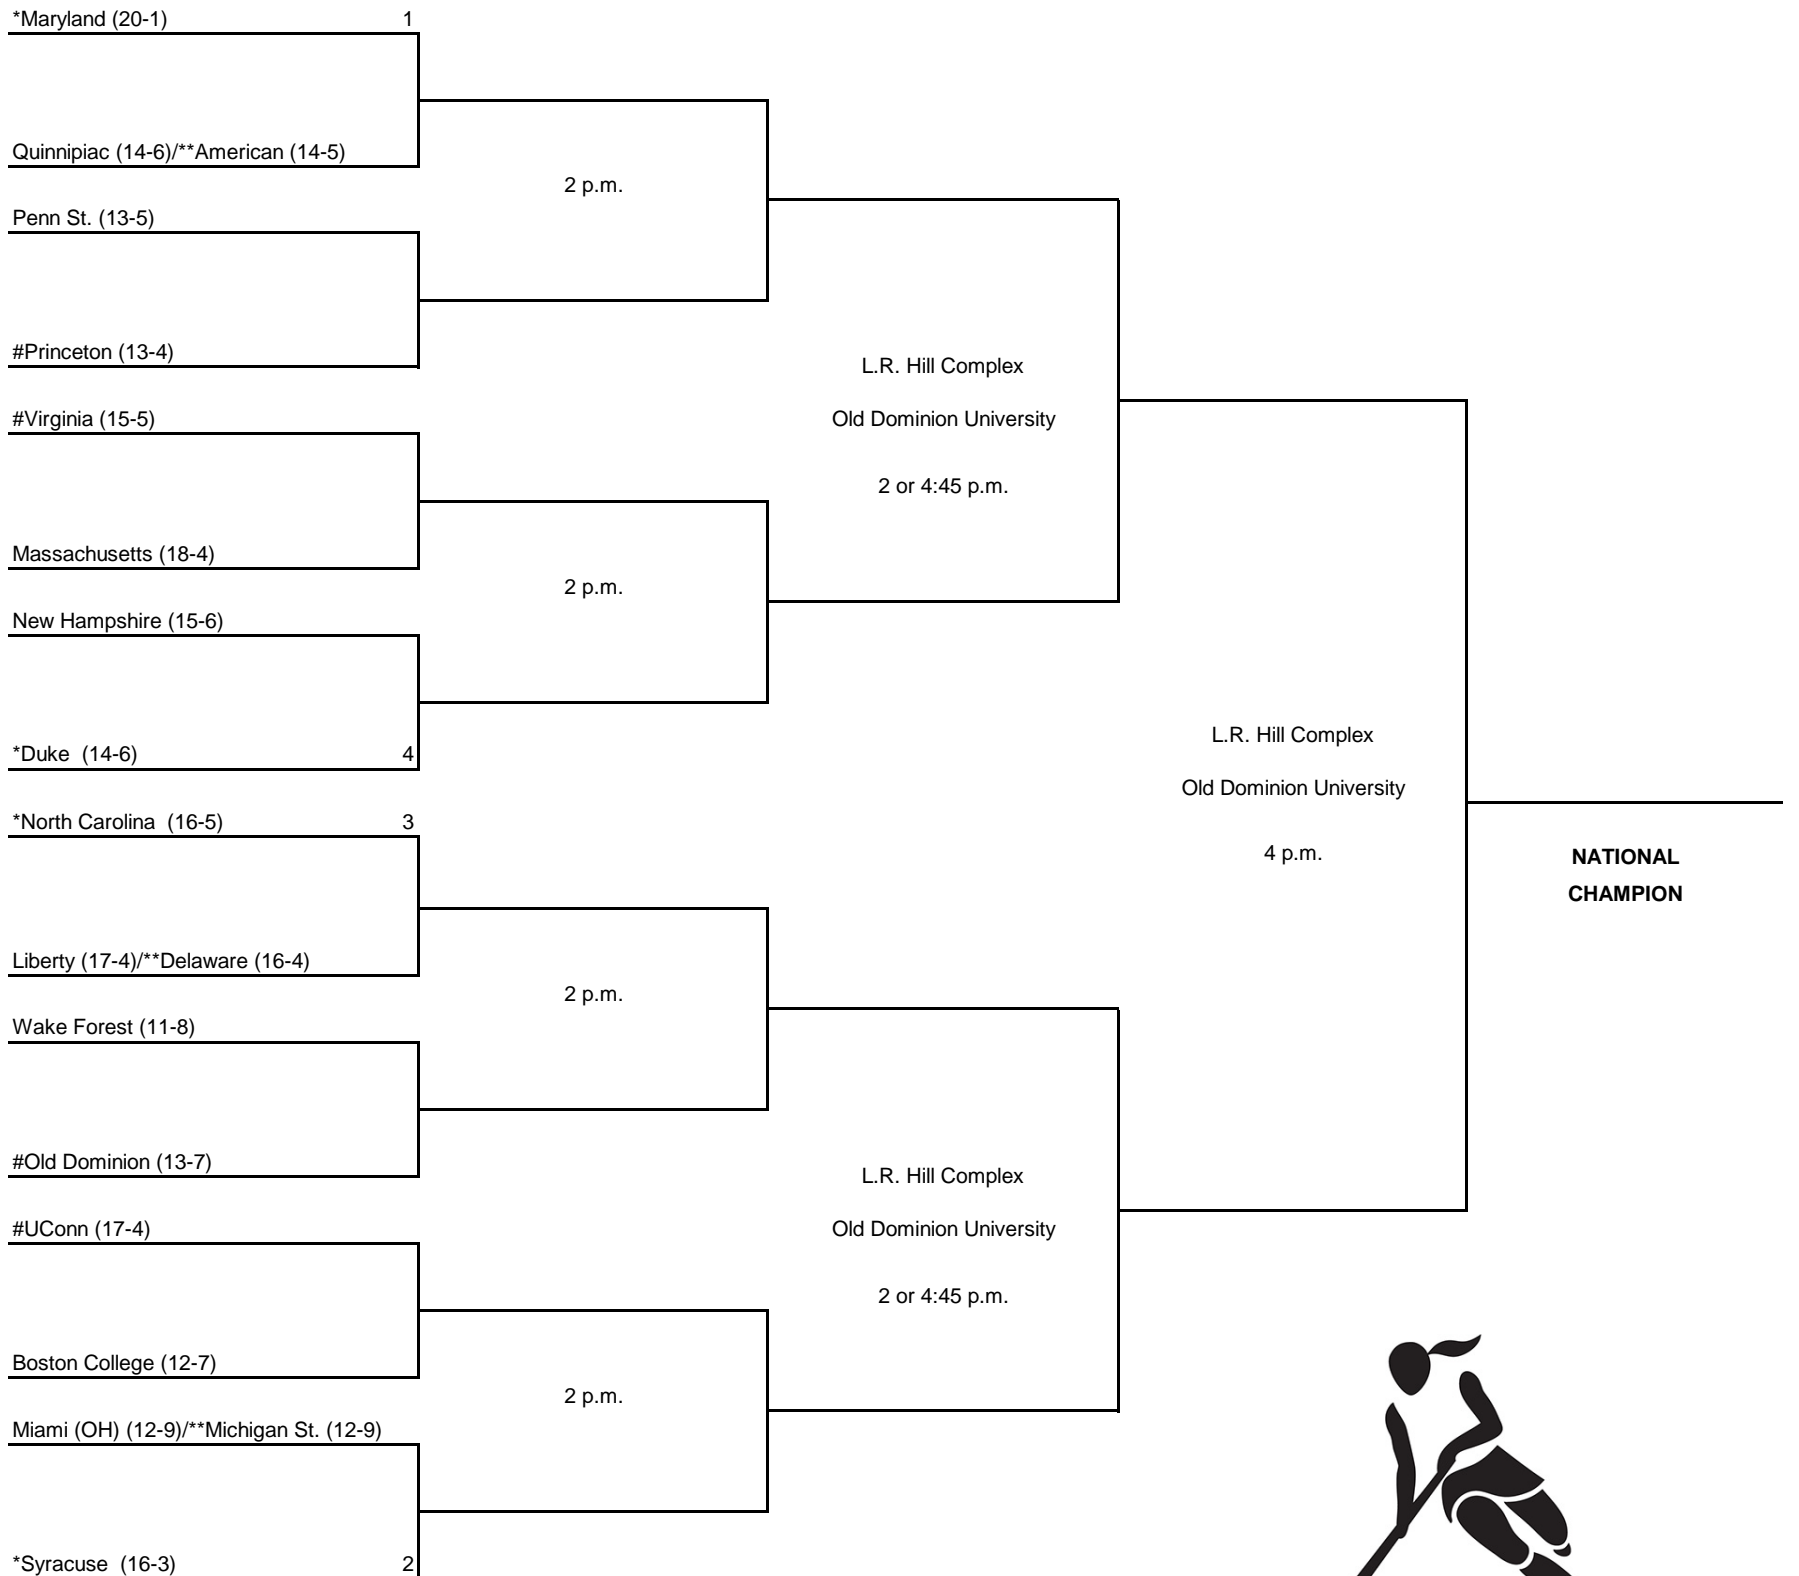

2013 Division I Field Hockey

First Round
November 16

Second Round
November 17

Semifinals
November 22

Championship
November 24

**NATIONAL
CHAMPION**

NCAA FIELD HOCKEY

*Denotes host institution for first- and second-round games.

**Denotes host institution for play-in games.

Home team is the seeded team in the seeded game.

#Home team in the non-seeded game.

Game times for first-round games:

11:30 a.m. for seeded games.

2 p.m. for non-seeded games.

Game times for play-ins are 2 p.m., November 13.

ALL TIMES LOCAL