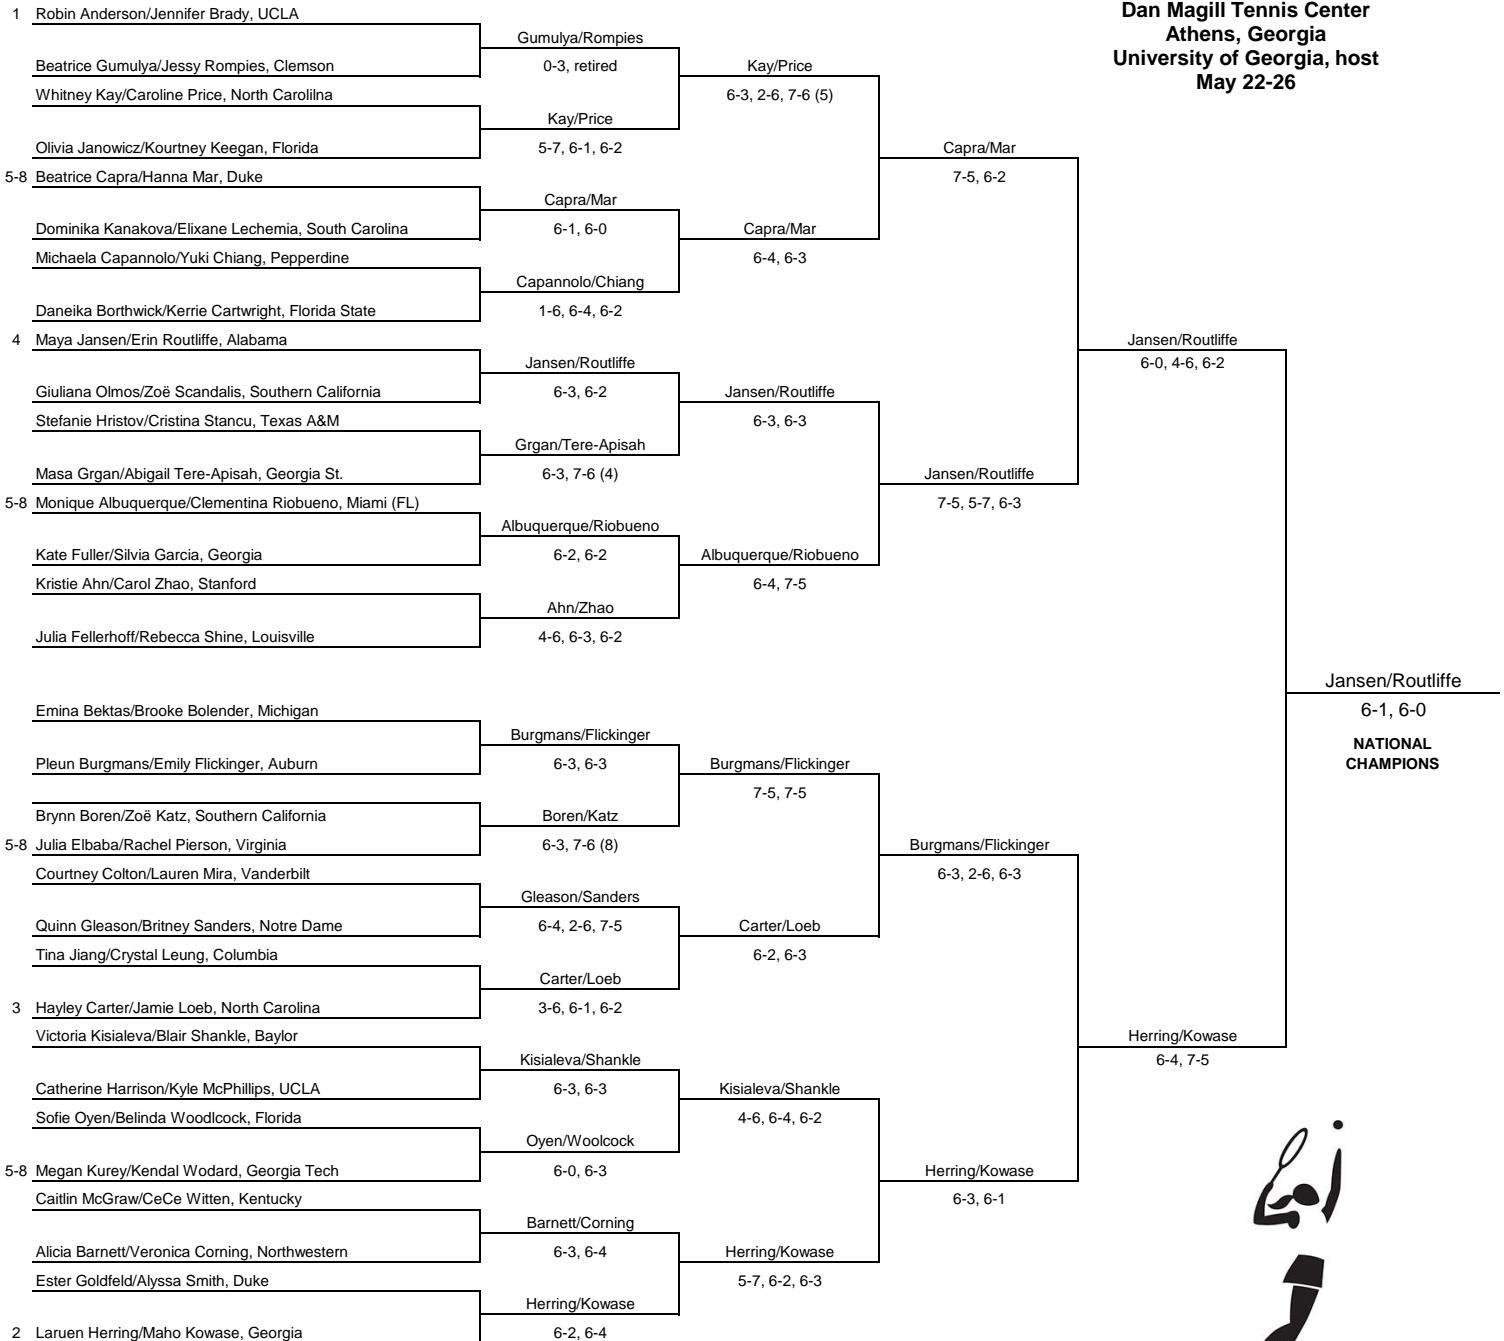

2014 NCAA Division I Women's TENNIS CHAMPIONSHIPS

Event: Doubles Championship

Round of 32
May 22

Round of 16
May 23

Quarterfinals
May 24

Semifinals
May 25

Championship
May 26

**Dan Magill Tennis Center
Athens, Georgia
University of Georgia, host
May 22-26**

All Times Local

NCAA TENNIS