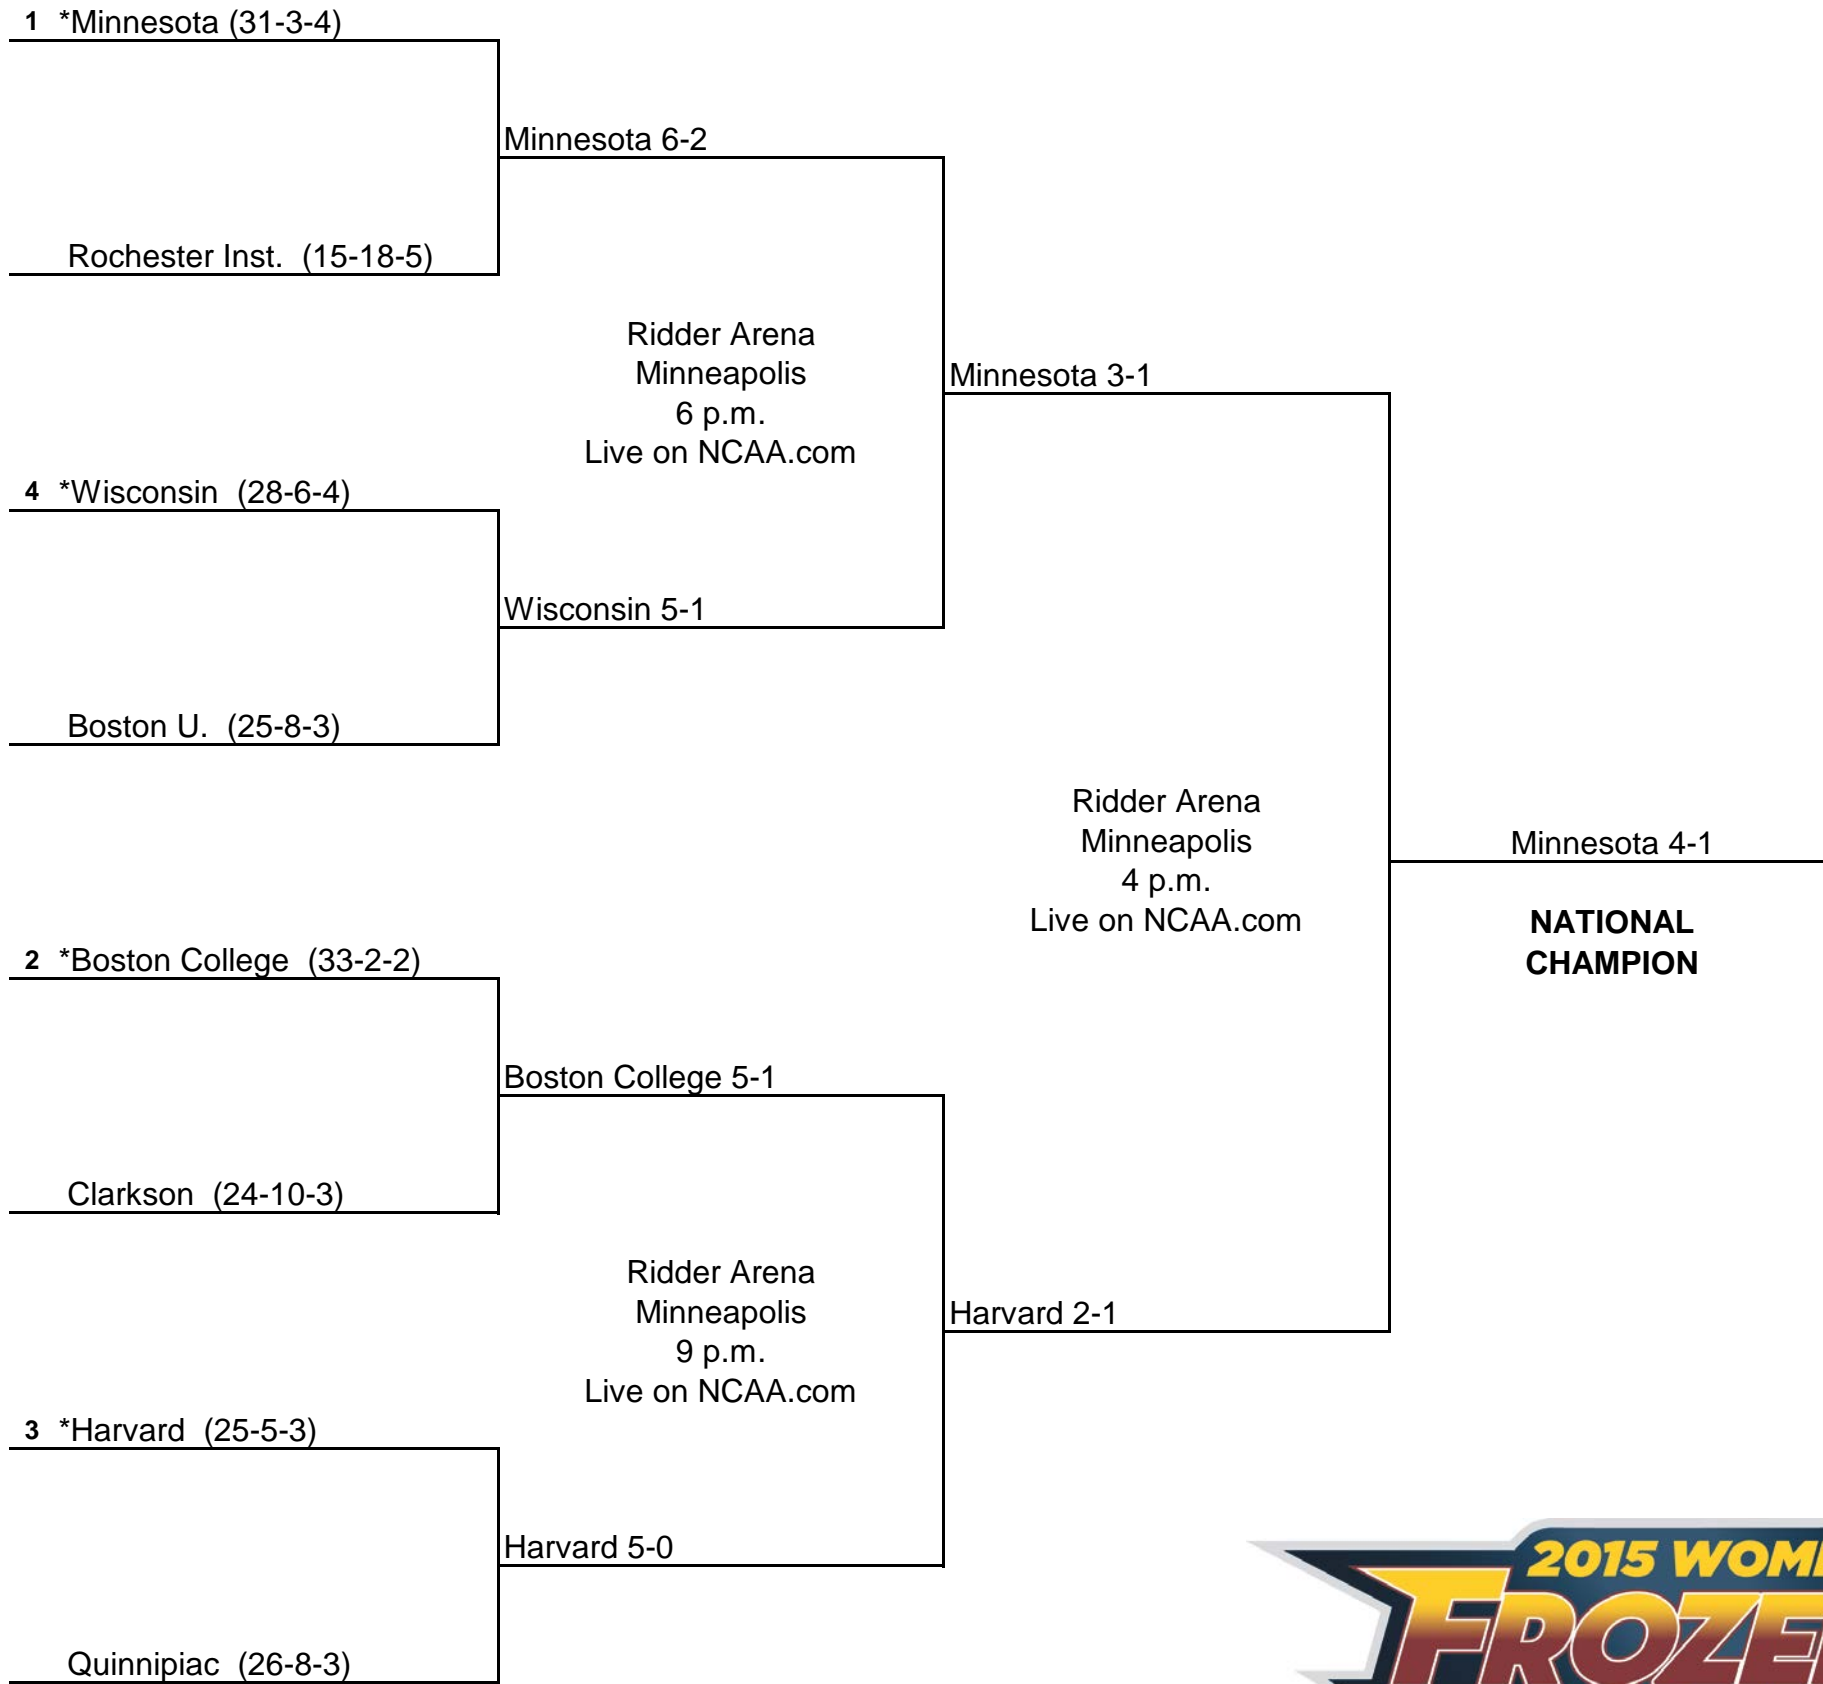

2015 National Collegiate Women's Ice Hockey Championship

Quarterfinals
March 13 or 14

Semifinals
March 20

Championship
March 22

* Host Institution
All times are Eastern time.
Information subject to change.