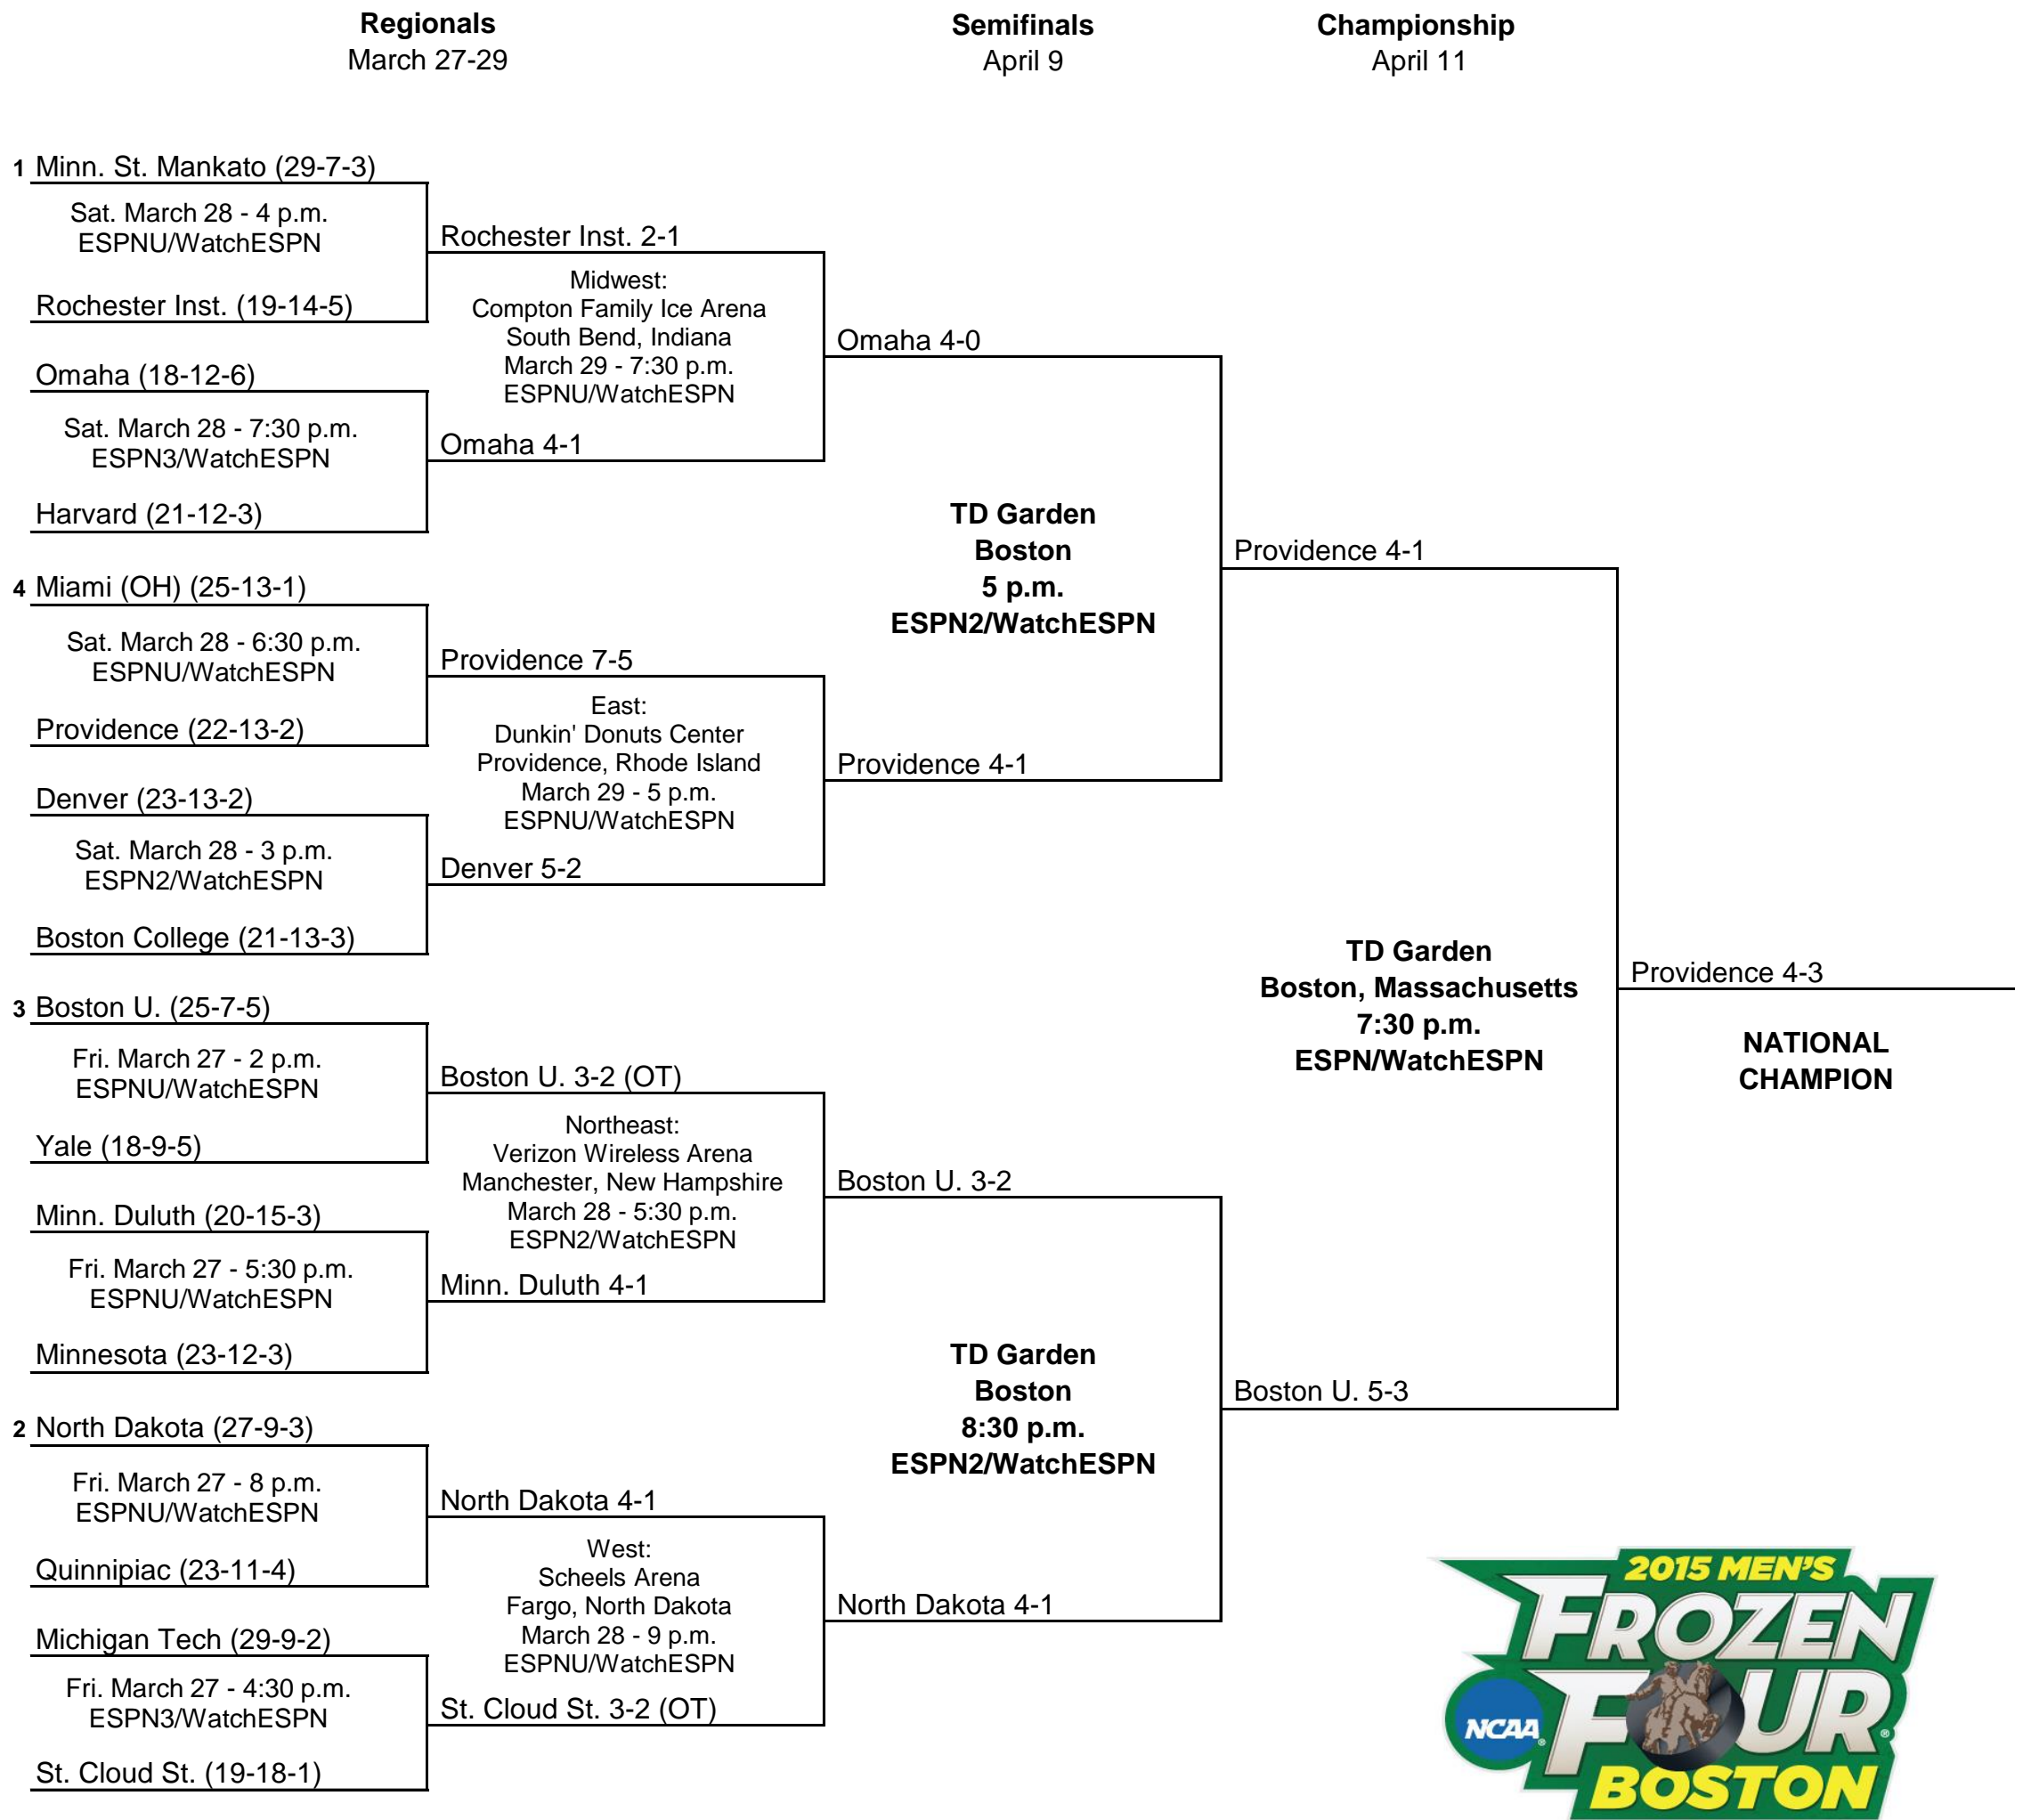

2015 NCAA Division I Men's Ice Hockey Championship

East Seeds

- 1 Miami (OH)
- 2 Denver
- 3 Boston College
- 4 Providence

Northeast Seeds

- 1 Boston U.
- 2 Minn. Duluth
- 3 Minnesota
- 4 Yale

West Seeds

- 1 North Dakota
- 2 Michigan Tech
- 3 St. Cloud St.
- 4 Quinnipiac

Midwest Seeds

- 1 Minn. St. Mankato
- 2 Omaha
- 3 Harvard
- 4 Rochester Inst.

All times are Eastern time.
Information subject to change.