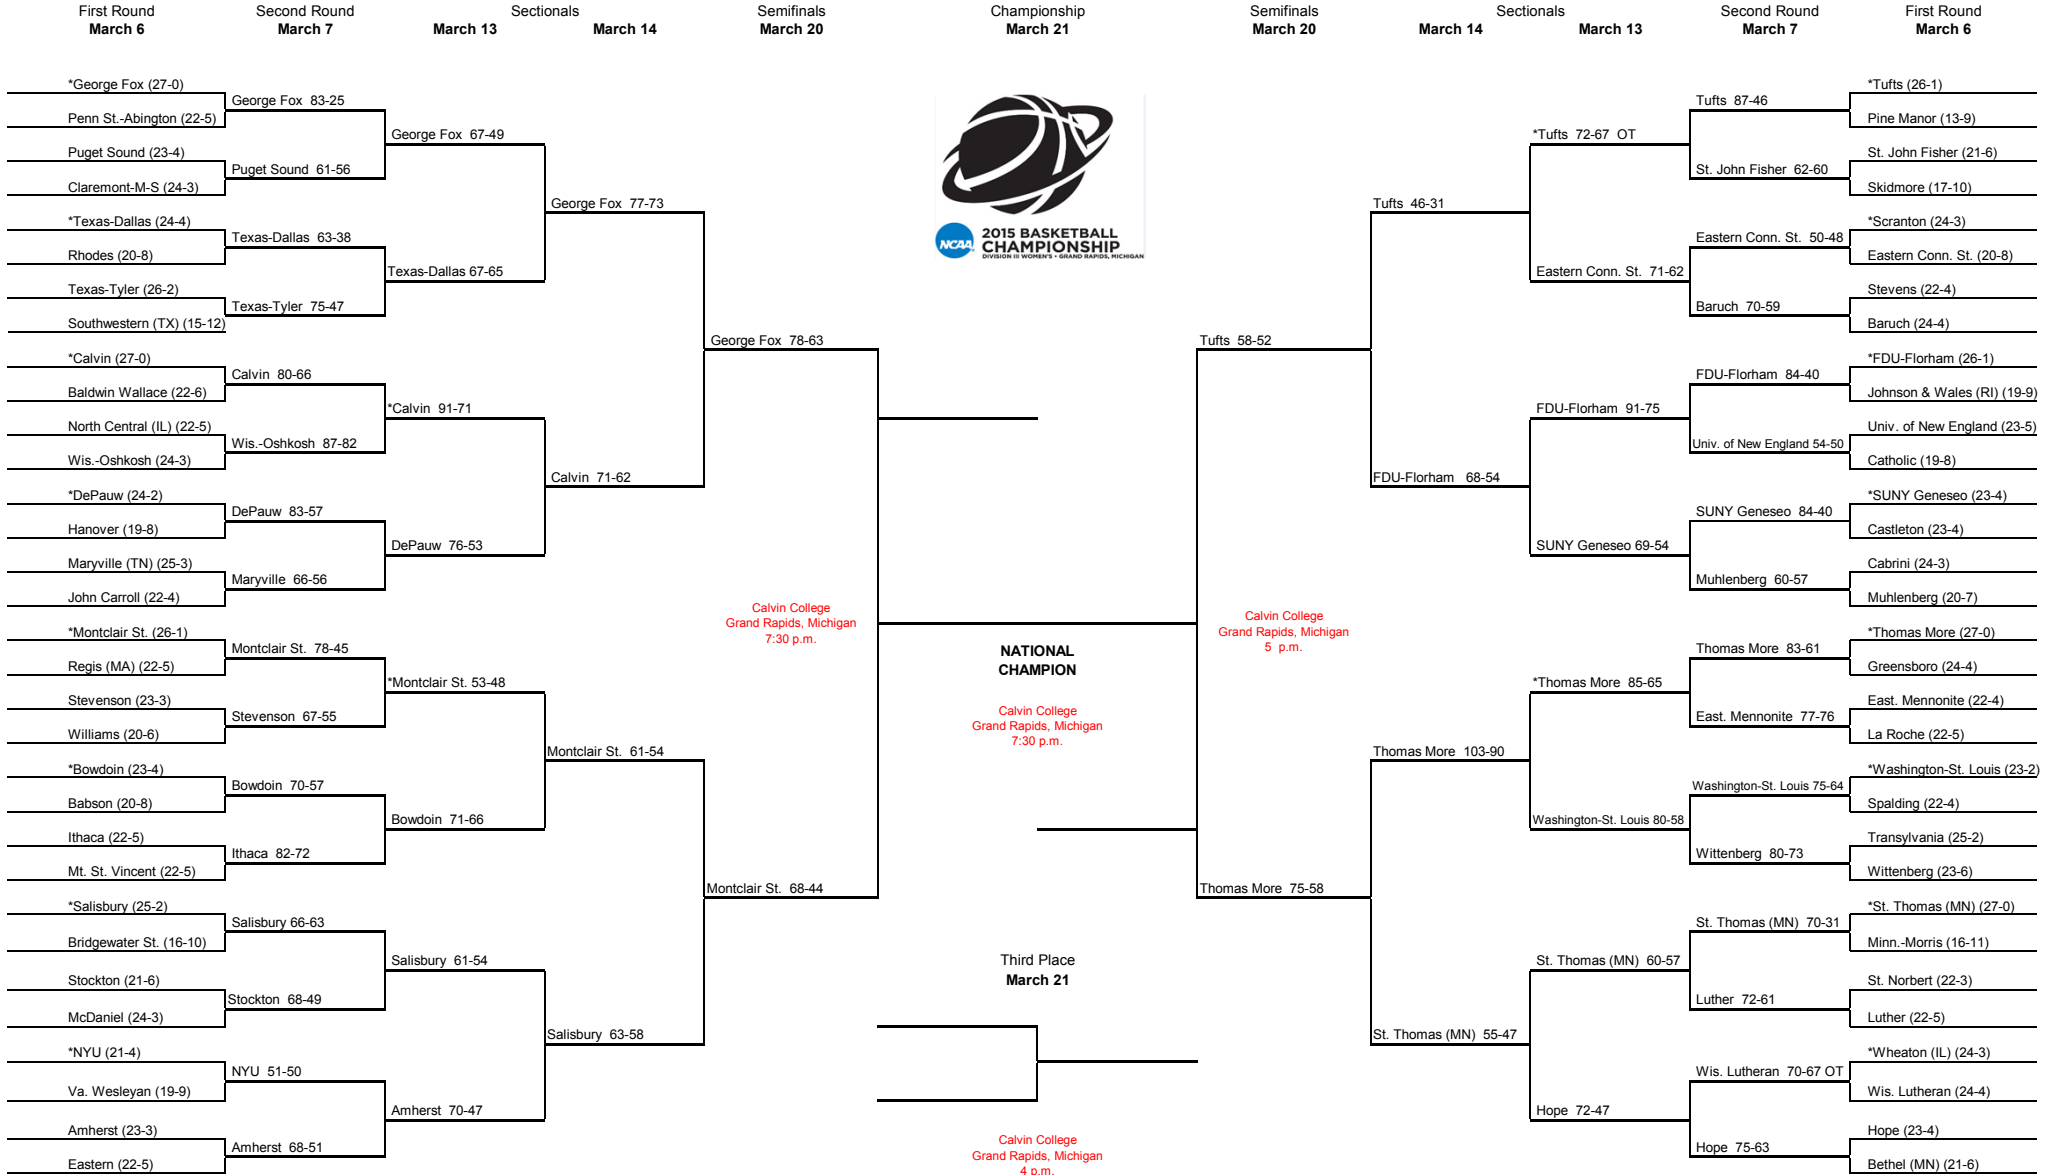

2015 NCAA Division III Women's Basketball Championship

First-and second-round & quarterfinals games will be played on the campus of one of the participating institutions.