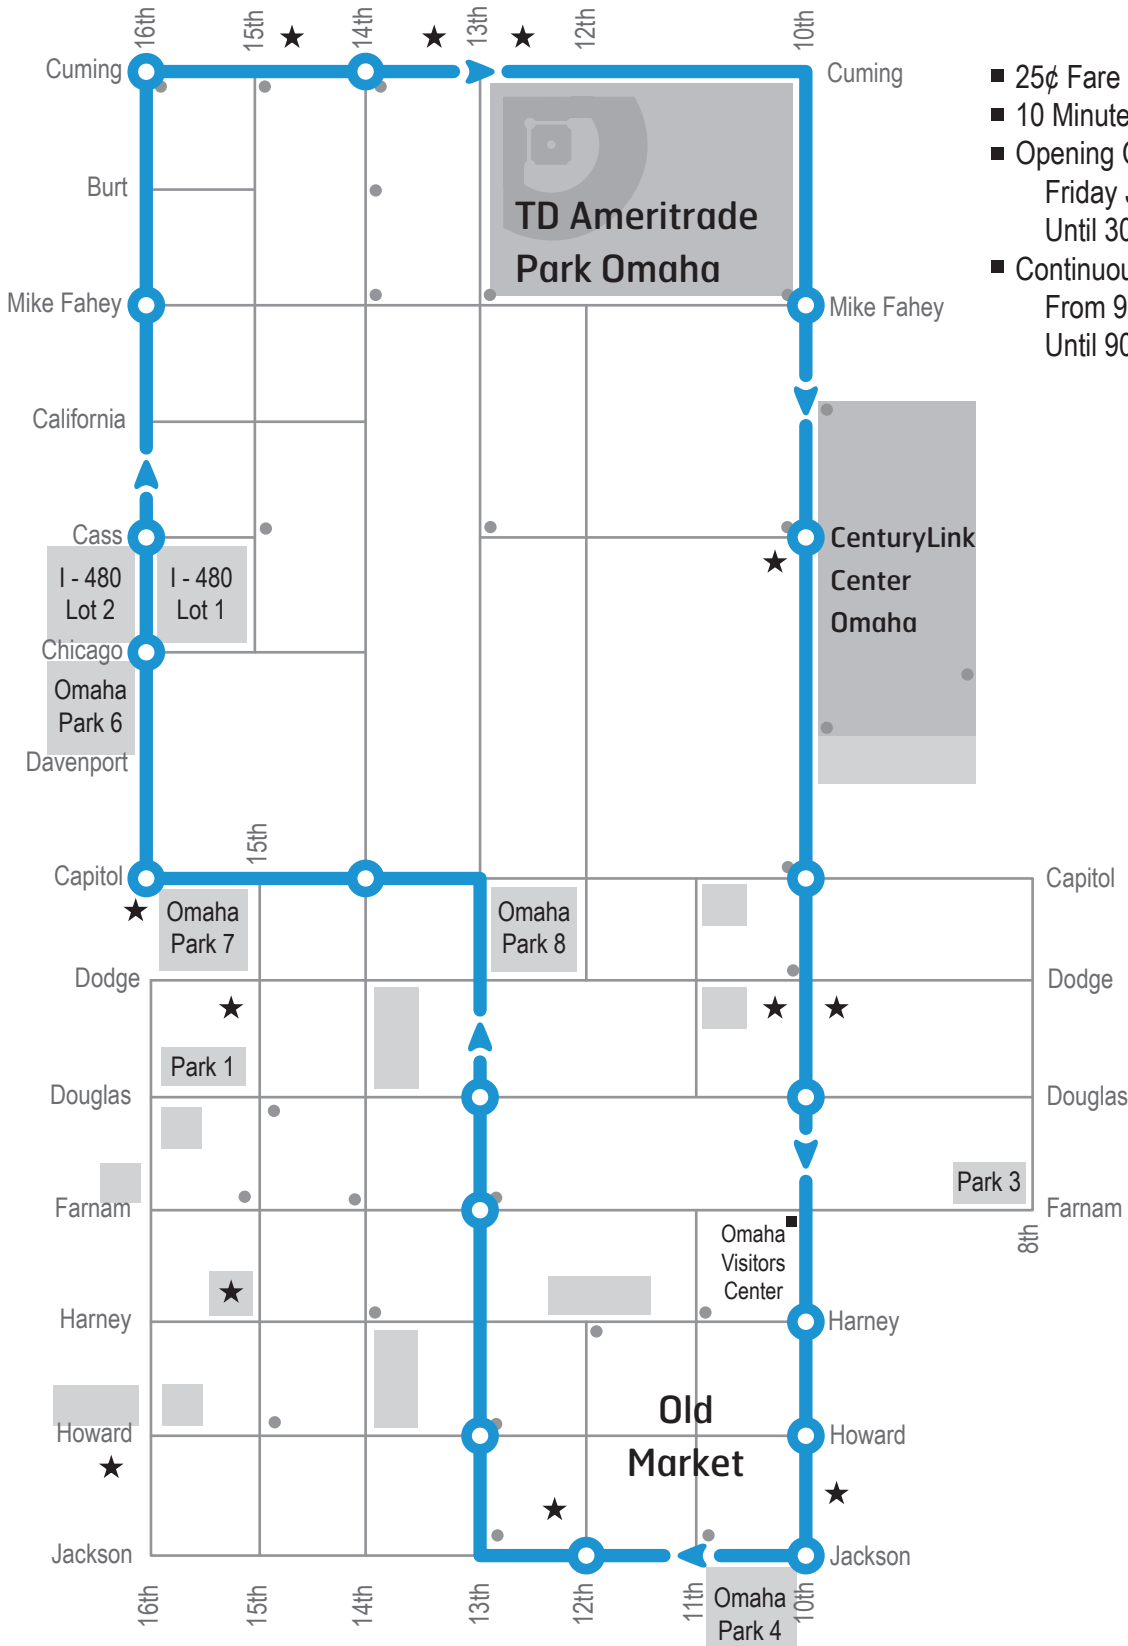

# Stadium Circulator

Map not to Scale  
June 2016

- 25¢ Fare
- 10 Minute Frequency
- Opening Celebration  
Friday June 17, 9:30 am  
Until 30 min after festivities end
- Continuous Service Each Game Day:  
From 90 min before 1st game  
Until 90 min after last game

**Legend**

- Bus Stops
- ★ Hotels
- Bike Racks
- Parking

☎ 402.341.0800  
📞 TDD 402.341.0807

**ometro.com**