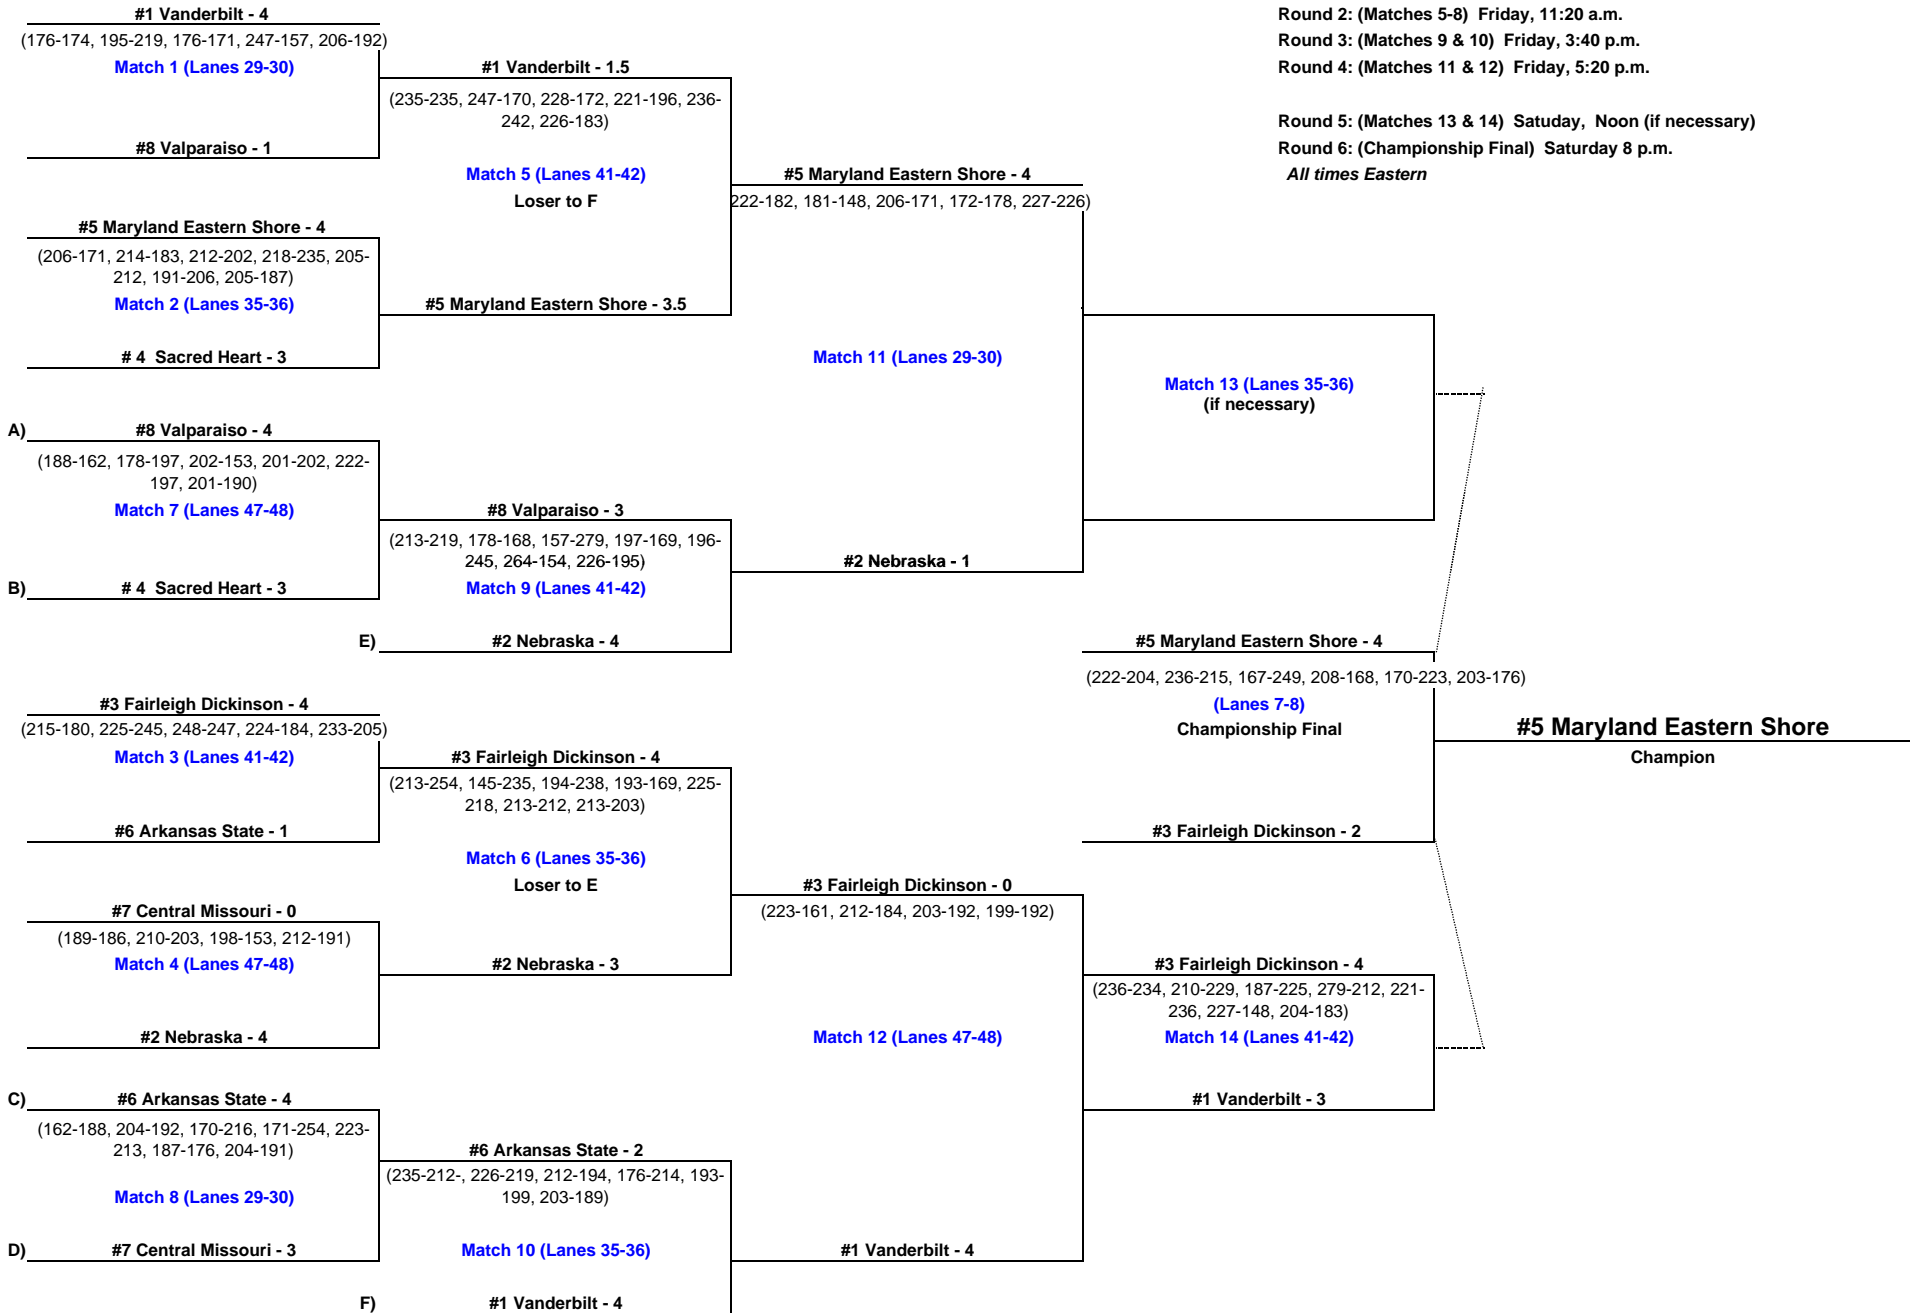

Freeway Lanes, Wickliffe, OH. April 12-14

Round 1: (Matches 1-4) Friday, 9:50 a.m.
 Round 2: (Matches 5-8) Friday, 11:20 a.m.
 Round 3: (Matches 9 & 10) Friday, 3:40 p.m.
 Round 4: (Matches 11 & 12) Friday, 5:20 p.m.

Round 5: (Matches 13 & 14) Saturday, Noon (if necessary)
 Round 6: (Championship Final) Saturday 8 p.m.
 All times Eastern