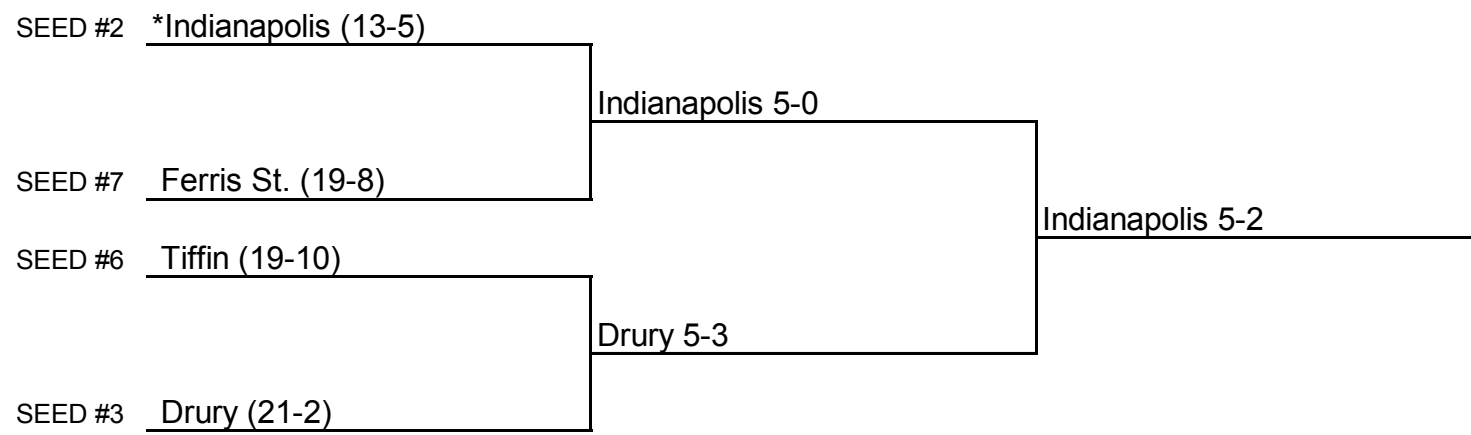

2015 NCAA Division II Men's Tennis Championship

Midwest Region #2

Day One
May 2

Day Two
May 3

* Host Institution
All times are Eastern time.
Information subject to change.

© 2014 National Collegiate Athletic Association. No commercial use without the NCAA's written permission.
The NCAA opposes all forms of sports wagering.