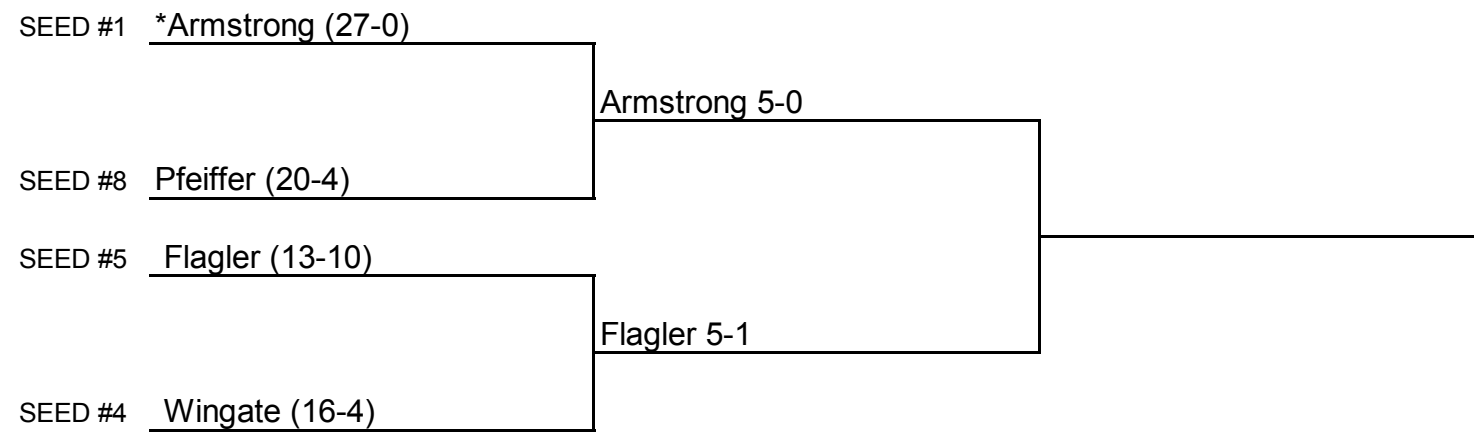

2015 NCAA Division II Women's Tennis Championship

Southeast Region #1
Day One
3-May

Day Two
4-May

* Host Institution
All times are Eastern time.
Information subject to change.

© 2014 National Collegiate Athletic Association. No commercial use without the NCAA's written permission.
The NCAA opposes all forms of sports wagering.