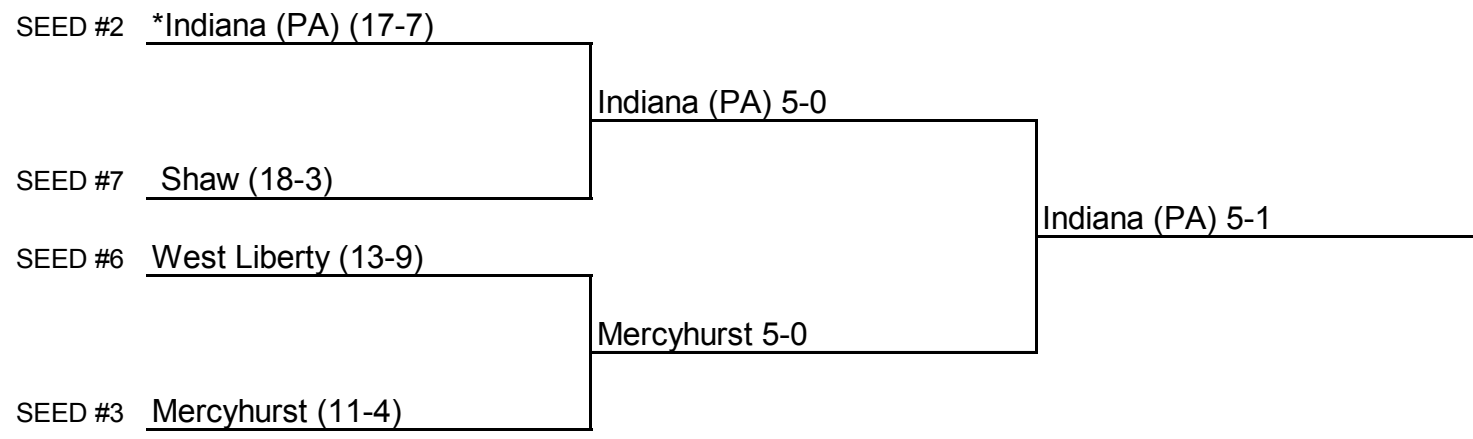

# 2015 NCAA Division II Women's Tennis Championship

Atlantic Region #1  
Day One  
2-May

Day Two  
3-May

\* Host Institution  
All times are Eastern time.  
Information subject to change.

© 2014 National Collegiate Athletic Association. No commercial use without the NCAA's written permission.  
The NCAA opposes all forms of sports wagering.

# 2015 NCAA Division II Women's Tennis Championship

**Atlantic Region #2**  
**Day One**  
2-May

**Day Two**  
3-May

\* Host Institution  
All times are Eastern time.  
Information subject to change.

© 2014 National Collegiate Athletic Association. No commercial use without the NCAA's written permission.  
The NCAA opposes all forms of sports wagering.

# 2015 NCAA Division II Women's Tennis Championship

Central Region #1  
Day One  
3-May

Day Two  
4-May

\* Host Institution  
All times are Eastern time.  
Information subject to change.

© 2014 National Collegiate Athletic Association. No commercial use without the NCAA's written permission.  
The NCAA opposes all forms of sports wagering.