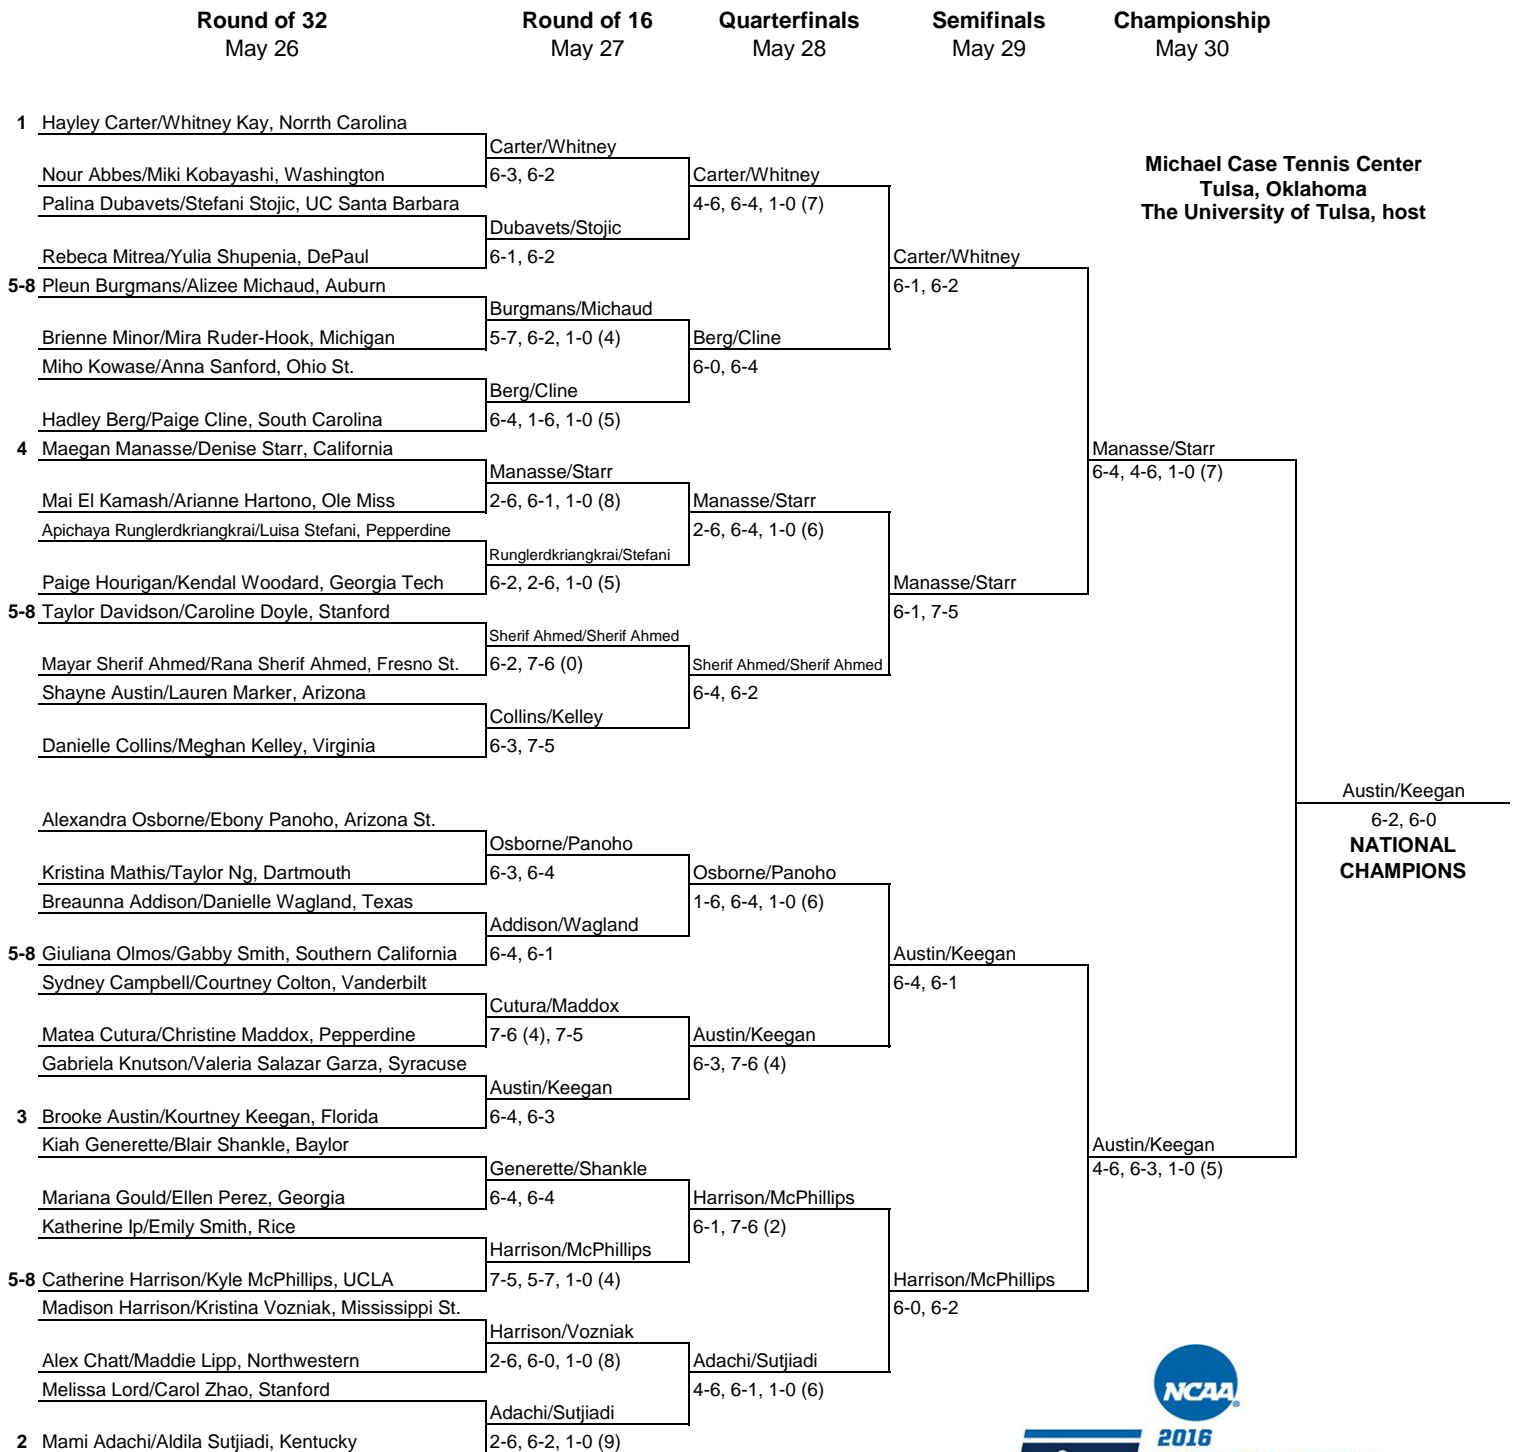

2016 NCAA Division I Women's Tennis Championship

Event: Doubles Championship

All times are Eastern time.
Information subject to change.