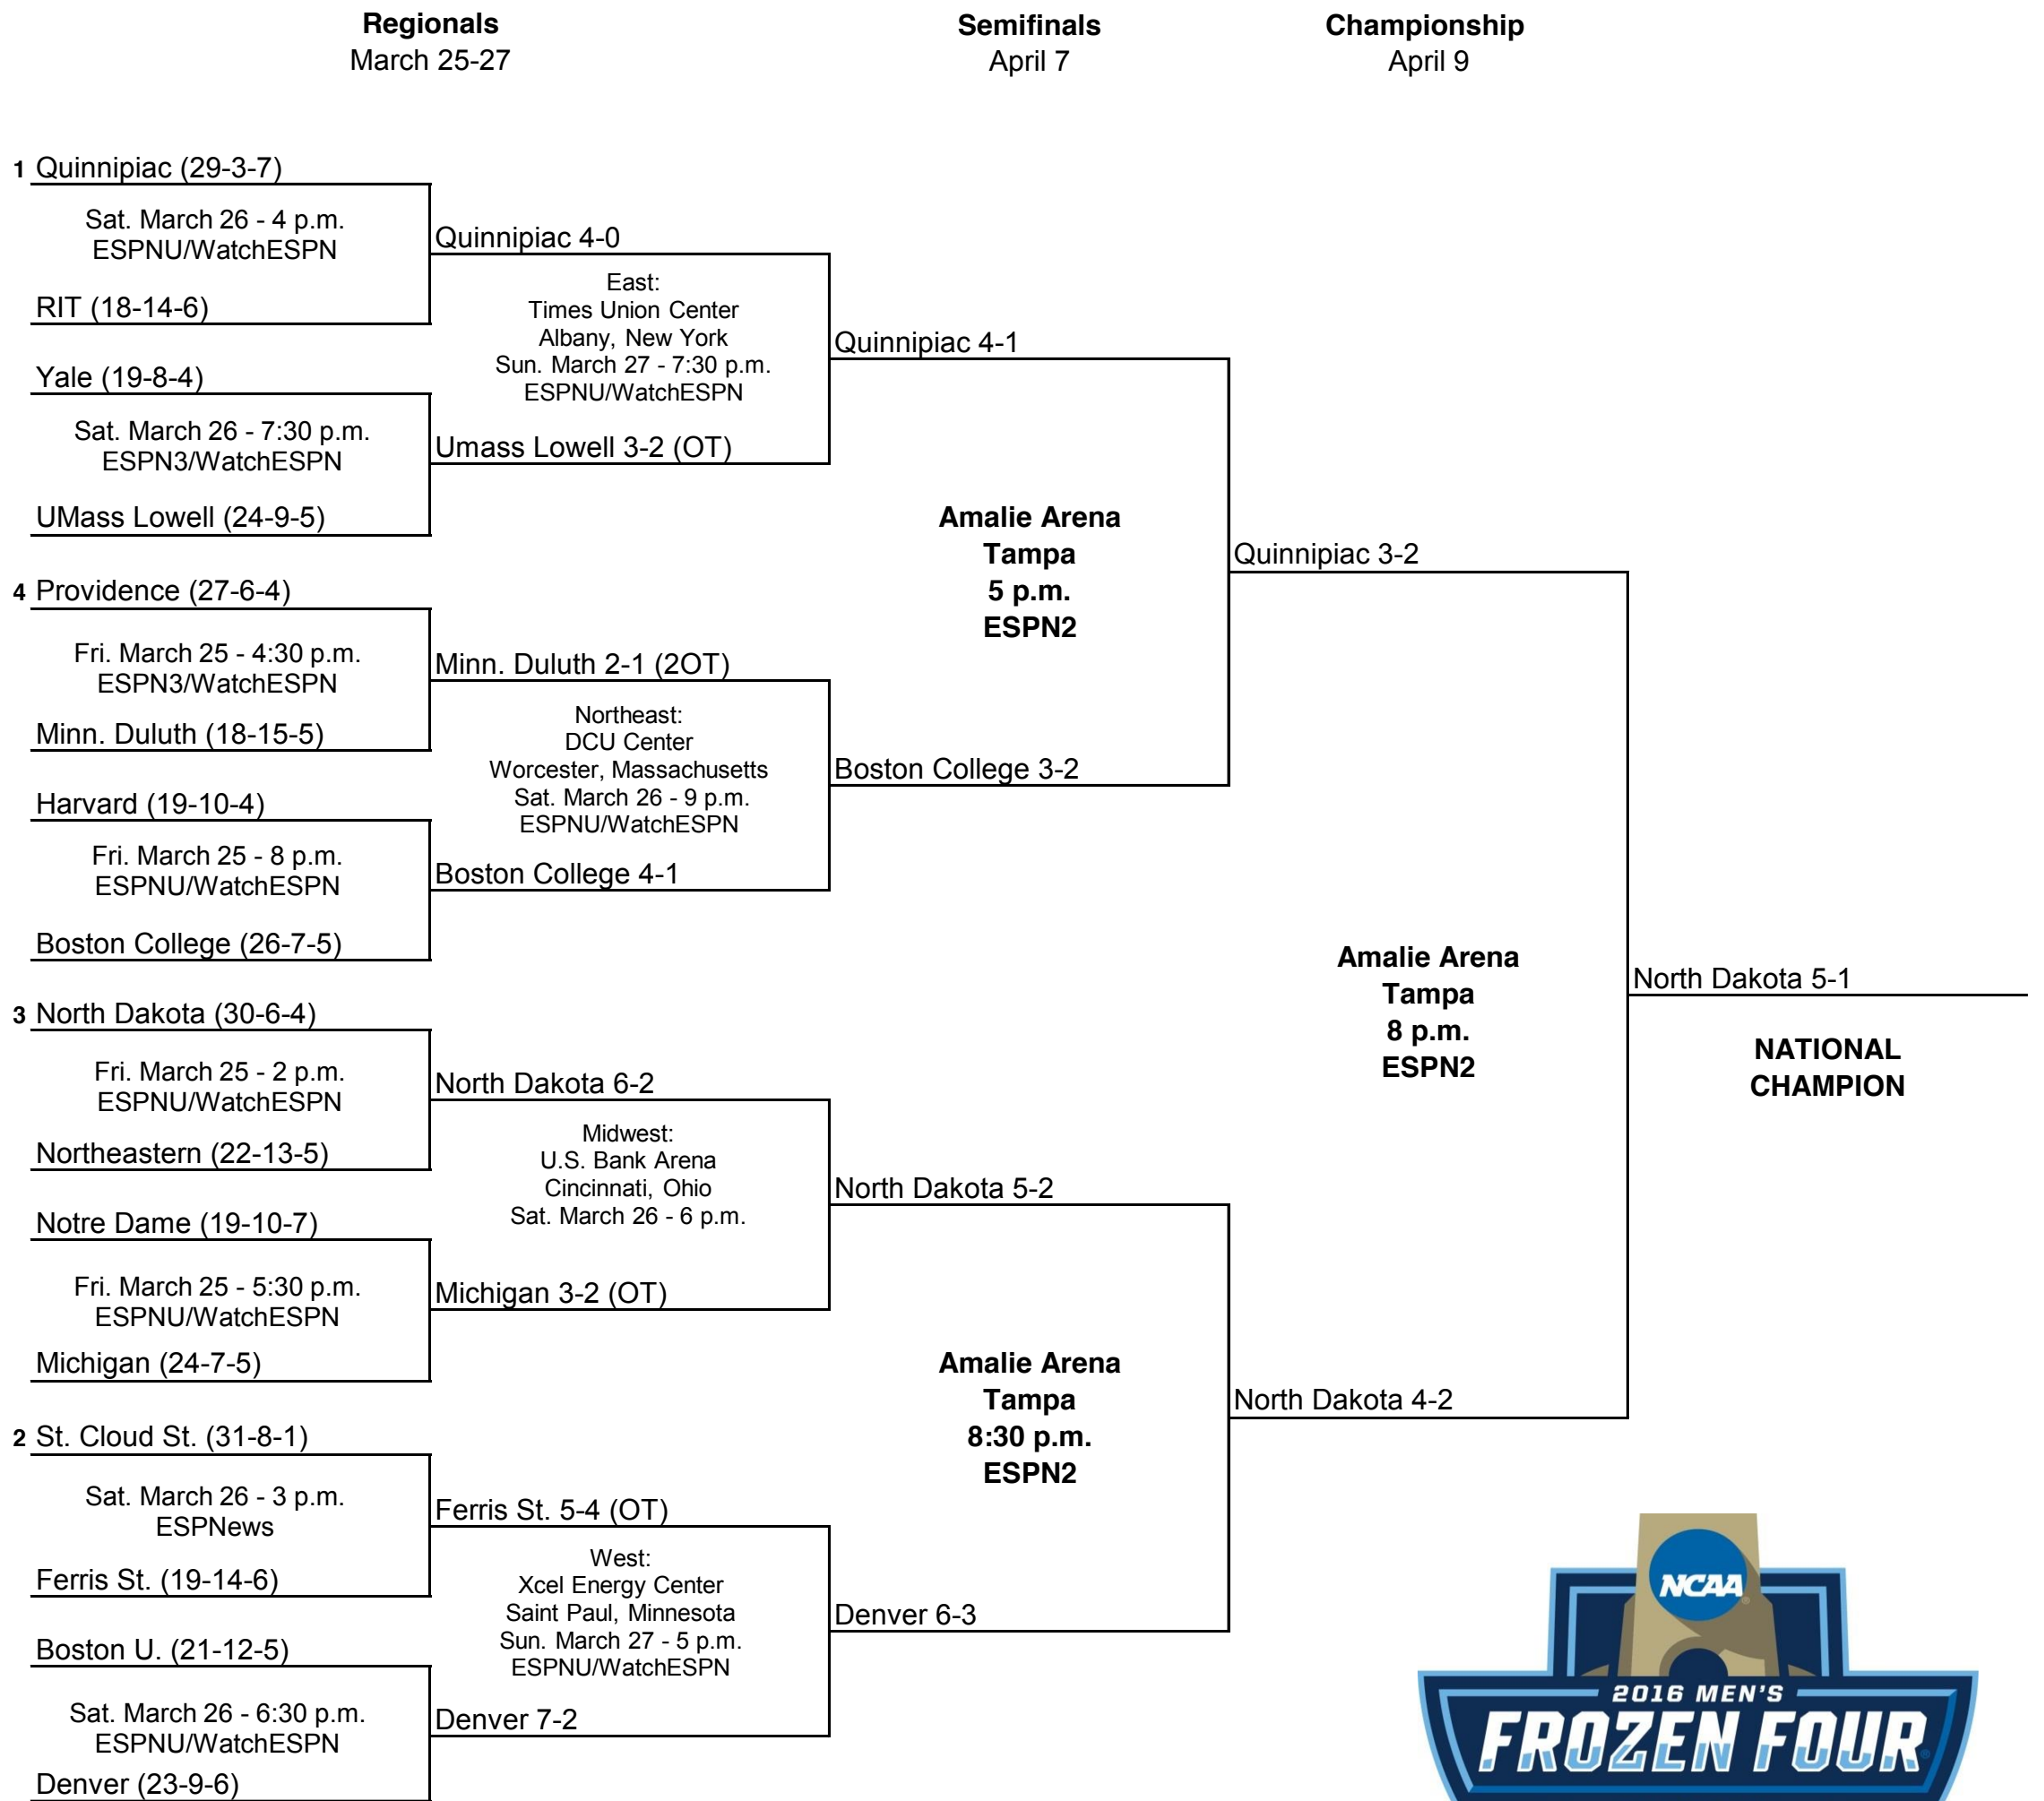

# 2016 NCAA Division I Men's Ice Hockey Championship

### East Seeds

- 1 Quinnipiac
- 2 UMass Lowell
- 3 Yale
- 4 RIT

### Northeast Seeds

- 1 Providence
- 2 Boston College
- 3 Harvard
- 4 Minn. Duluth