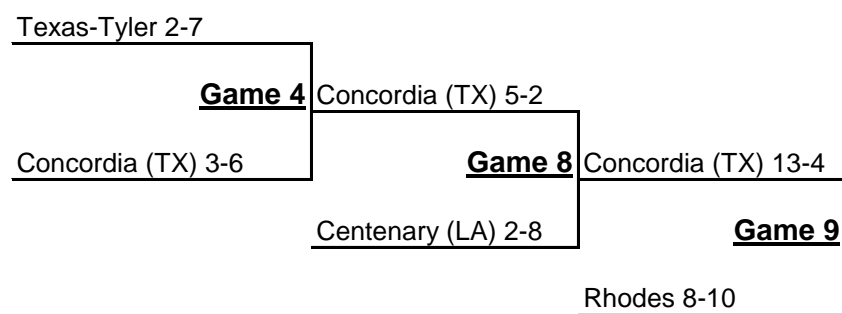

2017 NCAA Division III Baseball Championship

South Regional - Danville, VA

May 18-21, 2017

| Thursday | Friday | Saturday | Sunday |
|----------------|----------------|----------------|---------------|
| G1 – 11 a.m. | G4 – 11 a.m. | G7 – 11 a.m. | *G10 – TBD |
| G2 – 2:30 p.m. | G5 – 2:30 p.m. | G8 – 2:30 p.m. | *G11 - TBD |
| G3 – 6 p.m. | G6 – 6 p.m. | G9 – 6 p.m. | *If necessary |

*All game times are local time and subject to change.

2017 NCAA Division III Baseball Championship New York Regional - Syracuse, NY May 18-21, 2017

| Thursday | Friday | Saturday | Sunday |
|----------------|----------------|----------------|---------------|
| G1 – 11 a.m. | G4 – 11 a.m. | G7 – 11 a.m. | *G10 – TBD |
| G2 – 2:30 p.m. | G5 – 2:30 p.m. | G8 – 2:30 p.m. | *G11 - TBD |
| G3 – 6 p.m. | G6 – 6 p.m. | G9 – 6 p.m. | *If necessary |

*All game times are local time and subject to change.

2017 NCAA Division III Baseball Championship Central Regional - Sauget, IL May 18-21, 2017

| Thursday | Friday | Saturday | Sunday |
|----------------|----------------|----------------|---------------|
| G1 – Noon | G4 – Noon | G7 – Noon | *G10 – TBD |
| G2 – 3:30 p.m. | G5 – 3:30 p.m. | G8 – 3:30 p.m. | *G11 - TBD |
| G3 – 7 p.m. | G6 – 7 p.m. | G9 – 7 p.m. | *If necessary |

*All game times are local time and subject to change.

2017 NCAA Division III Baseball Championship West Regional - Tyler, TX May 18-21, 2017

| Thursday | Friday | Saturday | Sunday |
|----------------|----------------|----------------|---------------|
| G1 – 11 a.m. | G4 – 11 a.m. | G7 – 11 a.m. | *G10 – TBD |
| G2 – 2:30 p.m. | G5 – 2:30 p.m. | G8 – 2:30 p.m. | *G11 - TBD |
| G3 – 6 p.m. | G6 – 6 p.m. | G9 – 6 p.m. | *If necessary |