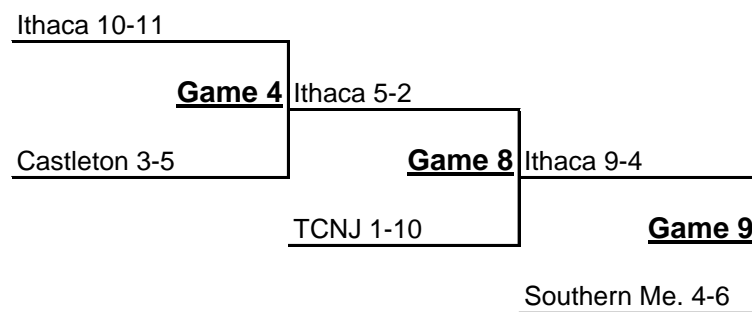

2017 NCAA Division III Baseball Championship

South Regional - Danville, VA

May 18-21, 2017

| Thursday | Friday | Saturday | Sunday |
|----------------|----------------|----------------|---------------|
| G1 – 11 a.m. | G4 – 11 a.m. | G7 – 11 a.m. | *G10 – TBD |
| G2 – 2:30 p.m. | G5 – 2:30 p.m. | G8 – 2:30 p.m. | *G11 - TBD |
| G3 – 6 p.m. | G6 – 6 p.m. | G9 – 6 p.m. | *If necessary |

*All game times are local time and subject to change.

2017 NCAA Division III Baseball Championship New York Regional - Syracuse, NY May 18-21, 2017

| Thursday | Friday | Saturday | Sunday |
|----------------|----------------|----------------|---------------|
| G1 – 11 a.m. | G4 – 11 a.m. | G7 – 11 a.m. | *G10 – TBD |
| G2 – 2:30 p.m. | G5 – 2:30 p.m. | G8 – 2:30 p.m. | *G11 - TBD |
| G3 – 6 p.m. | G6 – 6 p.m. | G9 – 6 p.m. | *If necessary |

*All game times are local time and subject to change.

2017 NCAA Division III Baseball Championship Central Regional - Sauget, IL May 18-21, 2017

| Thursday | Friday | Saturday | Sunday |
|----------------|----------------|----------------|---------------|
| G1 – Noon | G4 – Noon | G7 – Noon | *G10 – TBD |
| G2 – 3:30 p.m. | G5 – 3:30 p.m. | G8 – 3:30 p.m. | *G11 - TBD |
| G3 – 7 p.m. | G6 – 7 p.m. | G9 – 7 p.m. | *If necessary |

*All game times are local time and subject to change.

2017 NCAA Division III Baseball Championship West Regional - Tyler, TX May 18-21, 2017

| Thursday | Friday | Saturday | Sunday |
|----------------|----------------|----------------|---------------|
| G1 – 11 a.m. | G4 – 11 a.m. | G7 – 11 a.m. | *G10 – TBD |
| G2 – 2:30 p.m. | G5 – 2:30 p.m. | G8 – 2:30 p.m. | *G11 - TBD |
| G3 – 6 p.m. | G6 – 6 p.m. | G9 – 6 p.m. | *If necessary |