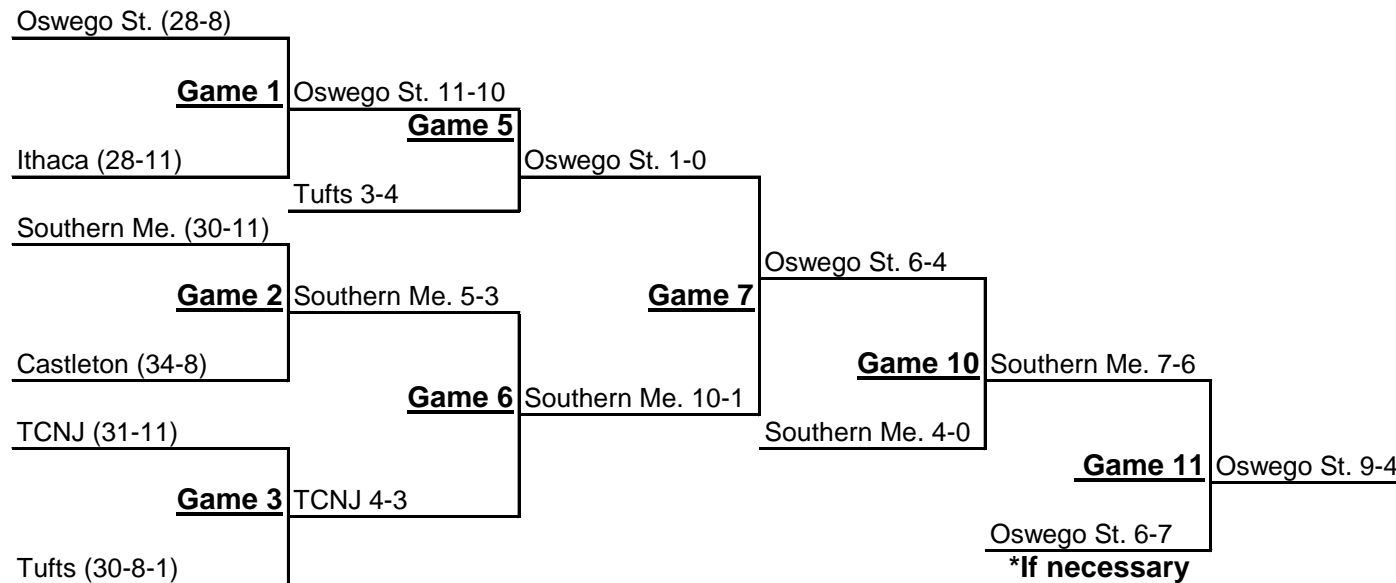

2017 NCAA Division III Baseball Championship

South Regional - Danville, VA

May 18-21, 2017

| Thursday | Friday | Saturday | Sunday |
|----------------|----------------|----------------|---------------|
| G1 – 11 a.m. | G4 – 11 a.m. | G7 – 11 a.m. | *G10 – TBD |
| G2 – 2:30 p.m. | G5 – 2:30 p.m. | G8 – 2:30 p.m. | *G11 - TBD |
| G3 – 6 p.m. | G6 – 6 p.m. | G9 – 6 p.m. | *If necessary |

*All game times are local time and subject to change.

2017 NCAA Division III Baseball Championship New York Regional - Syracuse, NY May 18-21, 2017

| Thursday | Friday | Saturday | Sunday |
|----------------|----------------|----------------|---------------|
| G1 – 11 a.m. | G4 – 11 a.m. | G7 – 11 a.m. | *G10 – TBD |
| G2 – 2:30 p.m. | G5 – 2:30 p.m. | G8 – 2:30 p.m. | *G11 - TBD |
| G3 – 6 p.m. | G6 – 6 p.m. | G9 – 6 p.m. | *If necessary |

*All game times are local time and subject to change.

2017 NCAA Division III Baseball Championship West Regional - Tyler, TX May 18-21, 2017

| Thursday | Friday | Saturday | Sunday |
|----------------|----------------|----------------|---------------|
| G1 – 11 a.m. | G4 – 11 a.m. | G7 – 11 a.m. | *G10 – TBD |
| G2 – 2:30 p.m. | G5 – 2:30 p.m. | G8 – 2:30 p.m. | *G11 - TBD |
| G3 – 6 p.m. | G6 – 6 p.m. | G9 – 6 p.m. | *If necessary |

*All game times are local time and subject to change.

2017 NCAA Division III Baseball Championship Mideast Regional - Washington, PA May 18-22, 2017

| Thursday | Friday | Saturday | Sunday | Monday |
|----------------|----------------|-----------------|-----------------|---------------|
| G1 – 10 a.m. | G5 – 10 a.m. | G9 – 10 a.m. | G13 – noon | *G15 – TBD |
| G2 – 1:15 p.m. | G6 – 1:15 p.m. | G10 – 1:15 p.m. | G14 – 3:30 p.m. | *If necessary |
| G3 – 4:30 p.m. | G7 – 4:30 p.m. | G11 – 4:30 p.m. | | |
| G4 – 7:45 p.m. | G8 – 7:45 p.m. | G12 – 7:45 p.m. | | |