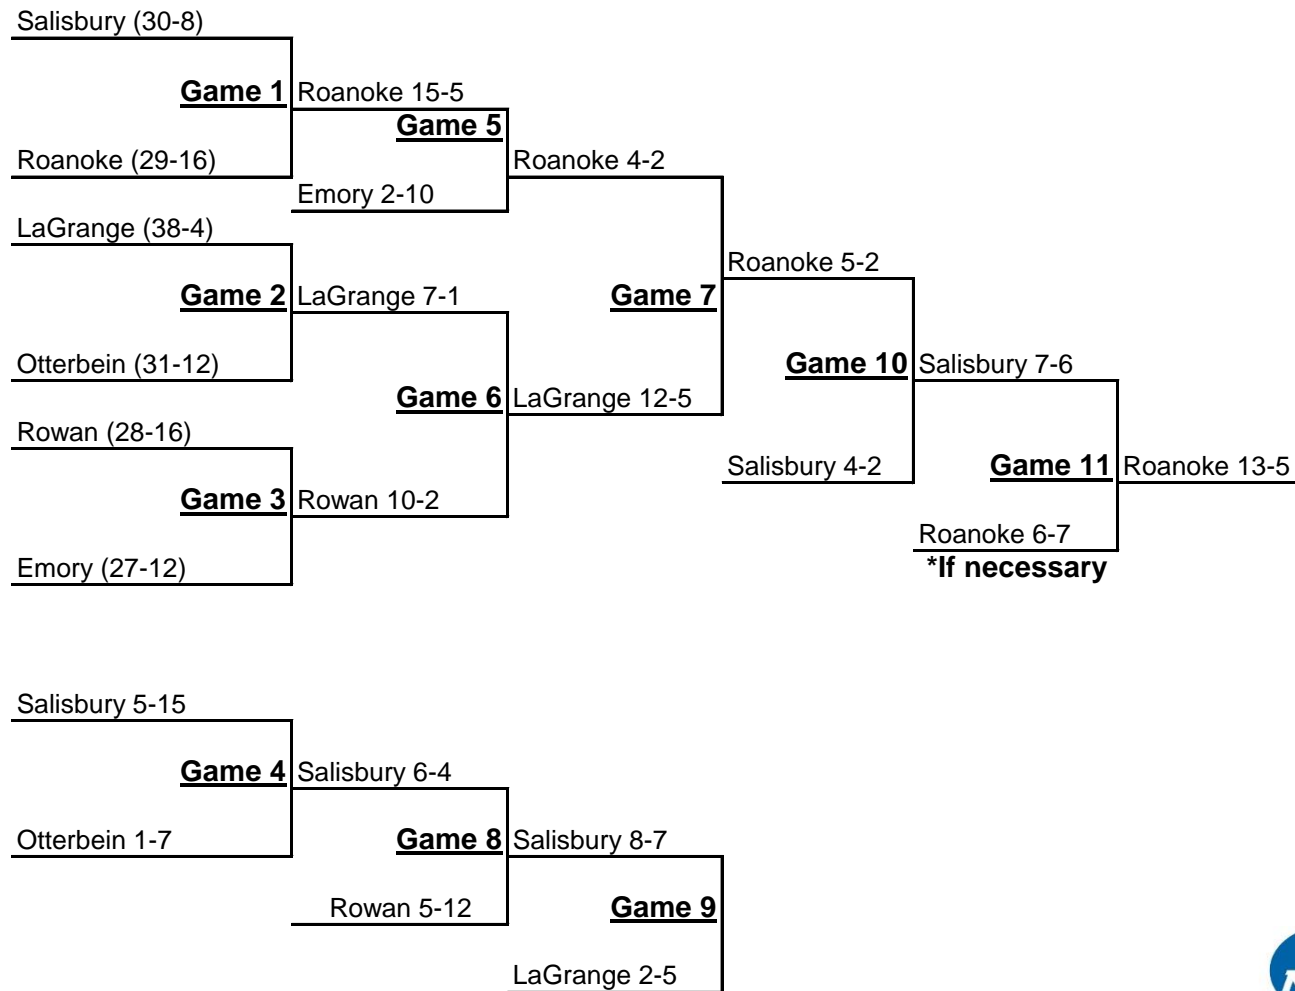

2017 NCAA Division III Baseball Championship

South Regional - Danville, VA

May 18-21, 2017

| Thursday | Friday | Saturday | Sunday |
|----------------|----------------|----------------|---------------|
| G1 – 11 a.m. | G4 – 11 a.m. | G7 – 11 a.m. | *G10 – TBD |
| G2 – 2:30 p.m. | G5 – 2:30 p.m. | G8 – 2:30 p.m. | *G11 - TBD |
| G3 – 6 p.m. | G6 – 6 p.m. | G9 – 6 p.m. | *If necessary |

*All game times are local time and subject to change.

2017 NCAA Division III Baseball Championship New York Regional - Syracuse, NY May 18-21, 2017

| Thursday | Friday | Saturday | Sunday |
|----------------|----------------|----------------|---------------|
| G1 – 11 a.m. | G4 – 11 a.m. | G7 – 11 a.m. | *G10 – TBD |
| G2 – 2:30 p.m. | G5 – 2:30 p.m. | G8 – 2:30 p.m. | *G11 - TBD |
| G3 – 6 p.m. | G6 – 6 p.m. | G9 – 6 p.m. | *If necessary |

*All game times are local time and subject to change.

2017 NCAA Division III Baseball Championship West Regional - Tyler, TX May 18-21, 2017

| Thursday | Friday | Saturday | Sunday |
|----------------|----------------|----------------|---------------|
| G1 – 11 a.m. | G4 – 11 a.m. | G7 – 11 a.m. | *G10 – TBD |
| G2 – 2:30 p.m. | G5 – 2:30 p.m. | G8 – 2:30 p.m. | *G11 - TBD |
| G3 – 6 p.m. | G6 – 6 p.m. | G9 – 6 p.m. | *If necessary |

*All game times are local time and subject to change.

2017 NCAA Division III Baseball Championship Mideast Regional - Washington, PA May 18-22, 2017

| Thursday | Friday | Saturday | Sunday | Monday |
|----------------|----------------|-----------------|-----------------|---------------|
| G1 – 10 a.m. | G5 – 10 a.m. | G9 – 10 a.m. | G13 – noon | *G15 – TBD |
| G2 – 1:15 p.m. | G6 – 1:15 p.m. | G10 – 1:15 p.m. | G14 – 3:30 p.m. | *If necessary |
| G3 – 4:30 p.m. | G7 – 4:30 p.m. | G11 – 4:30 p.m. | | |
| G4 – 7:45 p.m. | G8 – 7:45 p.m. | G12 – 7:45 p.m. | | |