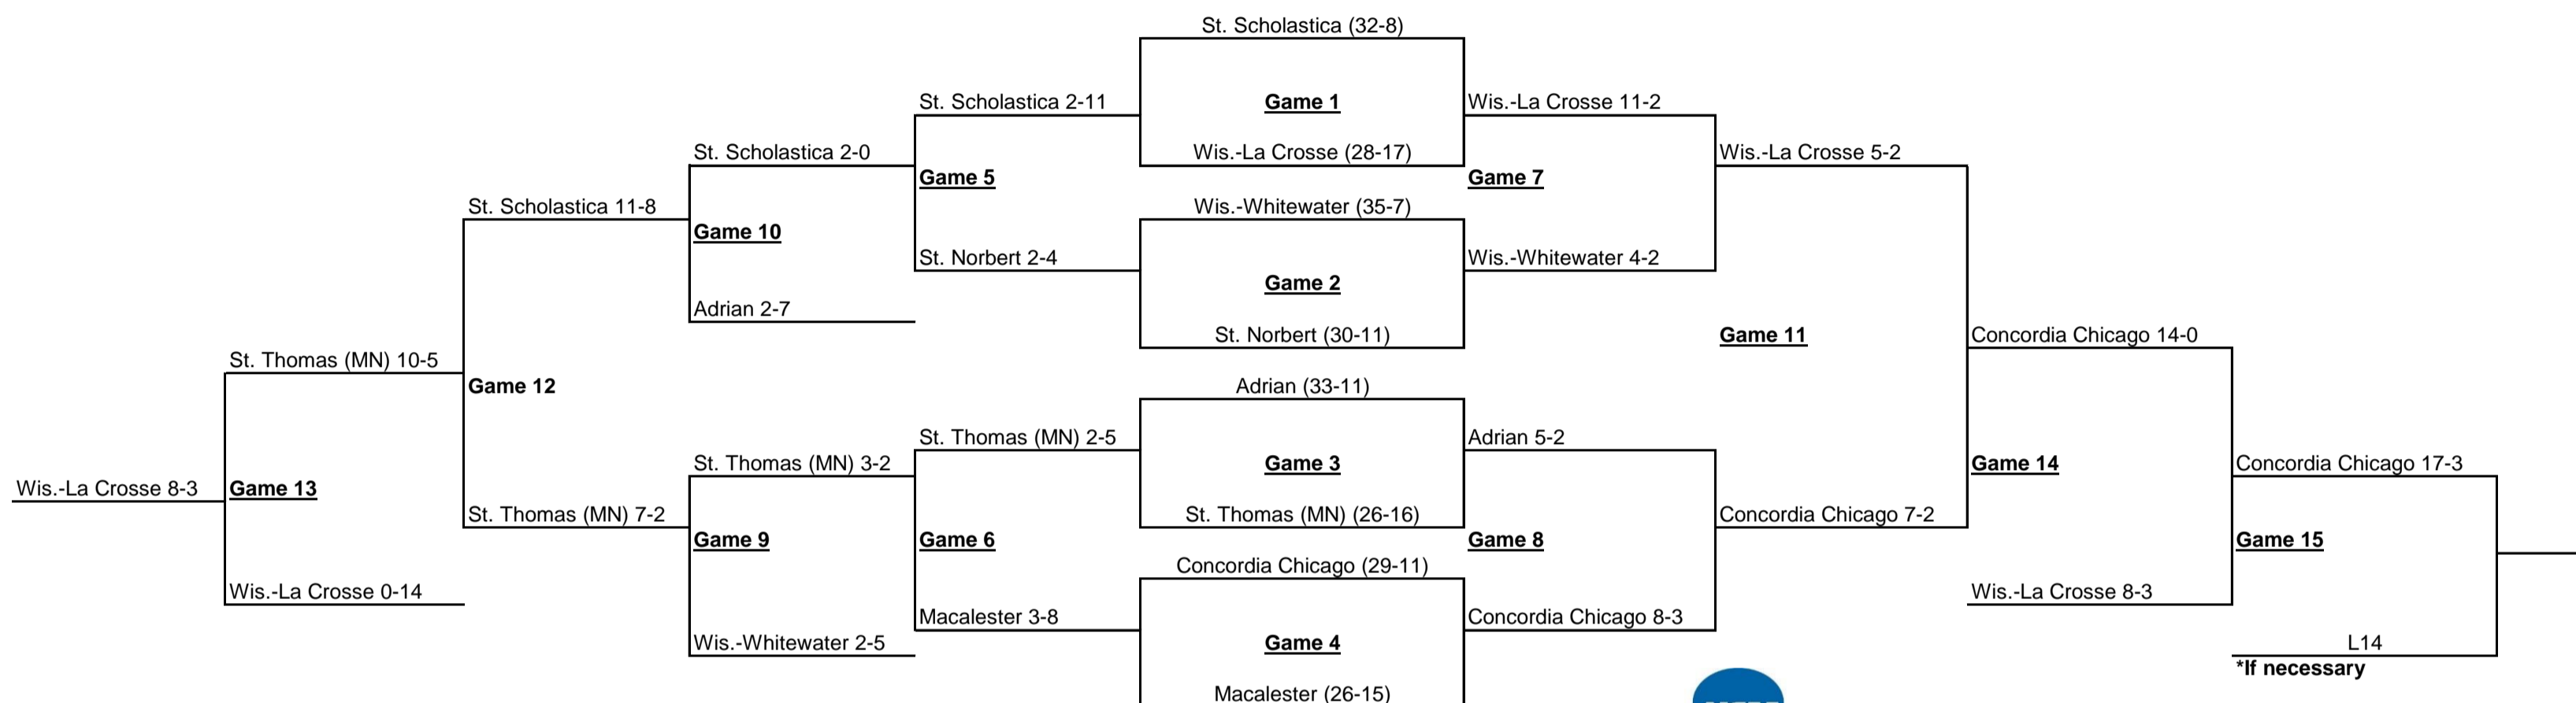

*All game times are local time and subject to change.

2017 NCAA Division III Baseball Championship Mid-Atlantic Regional - York, PA May 18-22, 2017

| Thursday | Friday | Saturday | Sunday | Monday |
|----------------|----------------|-----------------|-----------------|---------------|
| G1 – 10 a.m. | G5 – 10 a.m. | G9 – 10 a.m. | G13 – noon | *G15 – TBD |
| G2 – 1:15 p.m. | G6 – 1:15 p.m. | G10 – 1:15 p.m. | G14 – 3:30 p.m. | *If necessary |
| G3 – 4:30 p.m. | G7 – 4:30 p.m. | G11 – 4:30 p.m. | | |
| G4 – 7:45 p.m. | G8 – 7:45 p.m. | G12 – 7:45 p.m. | | |

*All game times are local time and subject to change.

2017 NCAA Division III Baseball Championship Midwest Regional - Whitewater, WI May 18-22, 2017

| Thursday | Friday | Saturday | Sunday | Monday |
|----------------|----------------|-----------------|-----------------|---------------|
| G1 – 10 a.m. | G5 – 10 a.m. | G9 – 10 a.m. | G13 – noon | *G15 – TBD |
| G2 – 1:15 p.m. | G6 – 1:15 p.m. | G10 – 1:15 p.m. | G14 – 3:30 p.m. | *If necessary |
| G3 – 4:30 p.m. | G7 – 4:30 p.m. | G11 – 4:30 p.m. | | |
| G4 – 7:45 p.m. | G8 – 7:45 p.m. | G12 – 7:45 p.m. | | |

*All game times are local time and subject to change.

2017 NCAA Division III Baseball Championship Mideast Regional - Washington, PA May 18-22, 2017

| Thursday | Friday | Saturday | Sunday | Monday |
|----------------|----------------|-----------------|-----------------|---------------|
| G1 – 10 a.m. | G5 – 10 a.m. | G9 – 10 a.m. | G13 – noon | *G15 – TBD |
| G2 – 1:15 p.m. | G6 – 1:15 p.m. | G10 – 1:15 p.m. | G14 – 3:30 p.m. | *If necessary |
| G3 – 4:30 p.m. | G7 – 4:30 p.m. | G11 – 4:30 p.m. | | |
| G4 – 7:45 p.m. | G8 – 7:45 p.m. | G12 – 7:45 p.m. | | |