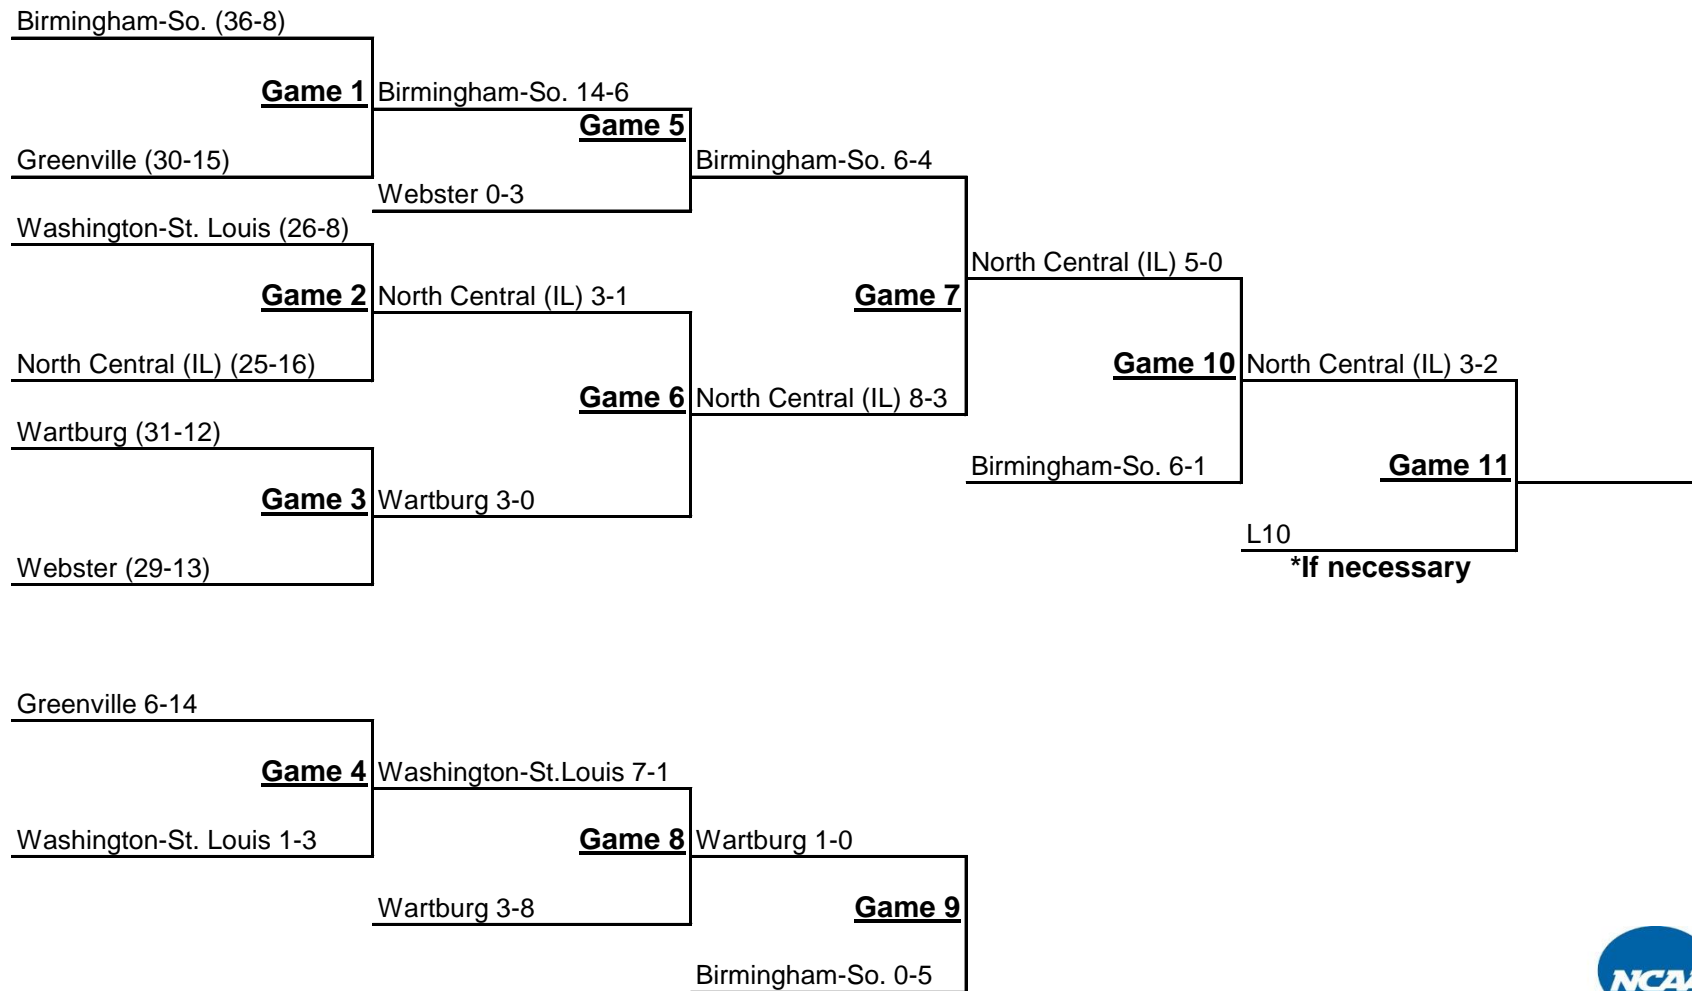

*All game times are local time and subject to change.

2017 NCAA Division III Baseball Championship New York Regional - Syracuse, NY May 18-21, 2017

| Thursday | Friday | Saturday | Sunday |
|----------------|----------------|----------------|---------------|
| G1 – 11 a.m. | G4 – 11 a.m. | G7 – 11 a.m. | *G10 – TBD |
| G2 – 2:30 p.m. | G5 – 2:30 p.m. | G8 – 2:30 p.m. | *G11 - TBD |
| G3 – 6 p.m. | G6 – 6 p.m. | G9 – 6 p.m. | *If necessary |

*All game times are local time and subject to change.

2017 NCAA Division III Baseball Championship Central Regional - Sauget, IL May 18-21, 2017

| Thursday | Friday | Saturday | Sunday |
|----------------|----------------|----------------|---------------|
| G1 – Noon | G4 – Noon | G7 – Noon | *G10 – TBD |
| G2 – 3:30 p.m. | G5 – 3:30 p.m. | G8 – 3:30 p.m. | *G11 - TBD |
| G3 – 7 p.m. | G6 – 7 p.m. | G9 – 7 p.m. | *If necessary |

*All game times are local time and subject to change.

2017 NCAA Division III Baseball Championship West Regional - Tyler, TX May 18-21, 2017

| Thursday | Friday | Saturday | Sunday |
|----------------|----------------|----------------|---------------|
| G1 – 11 a.m. | G4 – 11 a.m. | G7 – 11 a.m. | *G10 – TBD |
| G2 – 2:30 p.m. | G5 – 2:30 p.m. | G8 – 2:30 p.m. | *G11 - TBD |
| G3 – 6 p.m. | G6 – 6 p.m. | G9 – 6 p.m. | *If necessary |

*All game times are local time and subject to change.

2017 NCAA Division III Baseball Championship Midwest Regional - Whitewater, WI May 18-22, 2017

| Thursday | Friday | Saturday | Sunday | Monday |
|----------------|----------------|-----------------|-----------------|---------------|
| G1 – 10 a.m. | G5 – 10 a.m. | G9 – 10 a.m. | G13 – noon | *G15 – TBD |
| G2 – 1:15 p.m. | G6 – 1:15 p.m. | G10 – 1:15 p.m. | G14 – 3:30 p.m. | *If necessary |
| G3 – 4:30 p.m. | G7 – 4:30 p.m. | G11 – 4:30 p.m. | | |
| G4 – 7:45 p.m. | G8 – 7:45 p.m. | G12 – 7:45 p.m. | | |