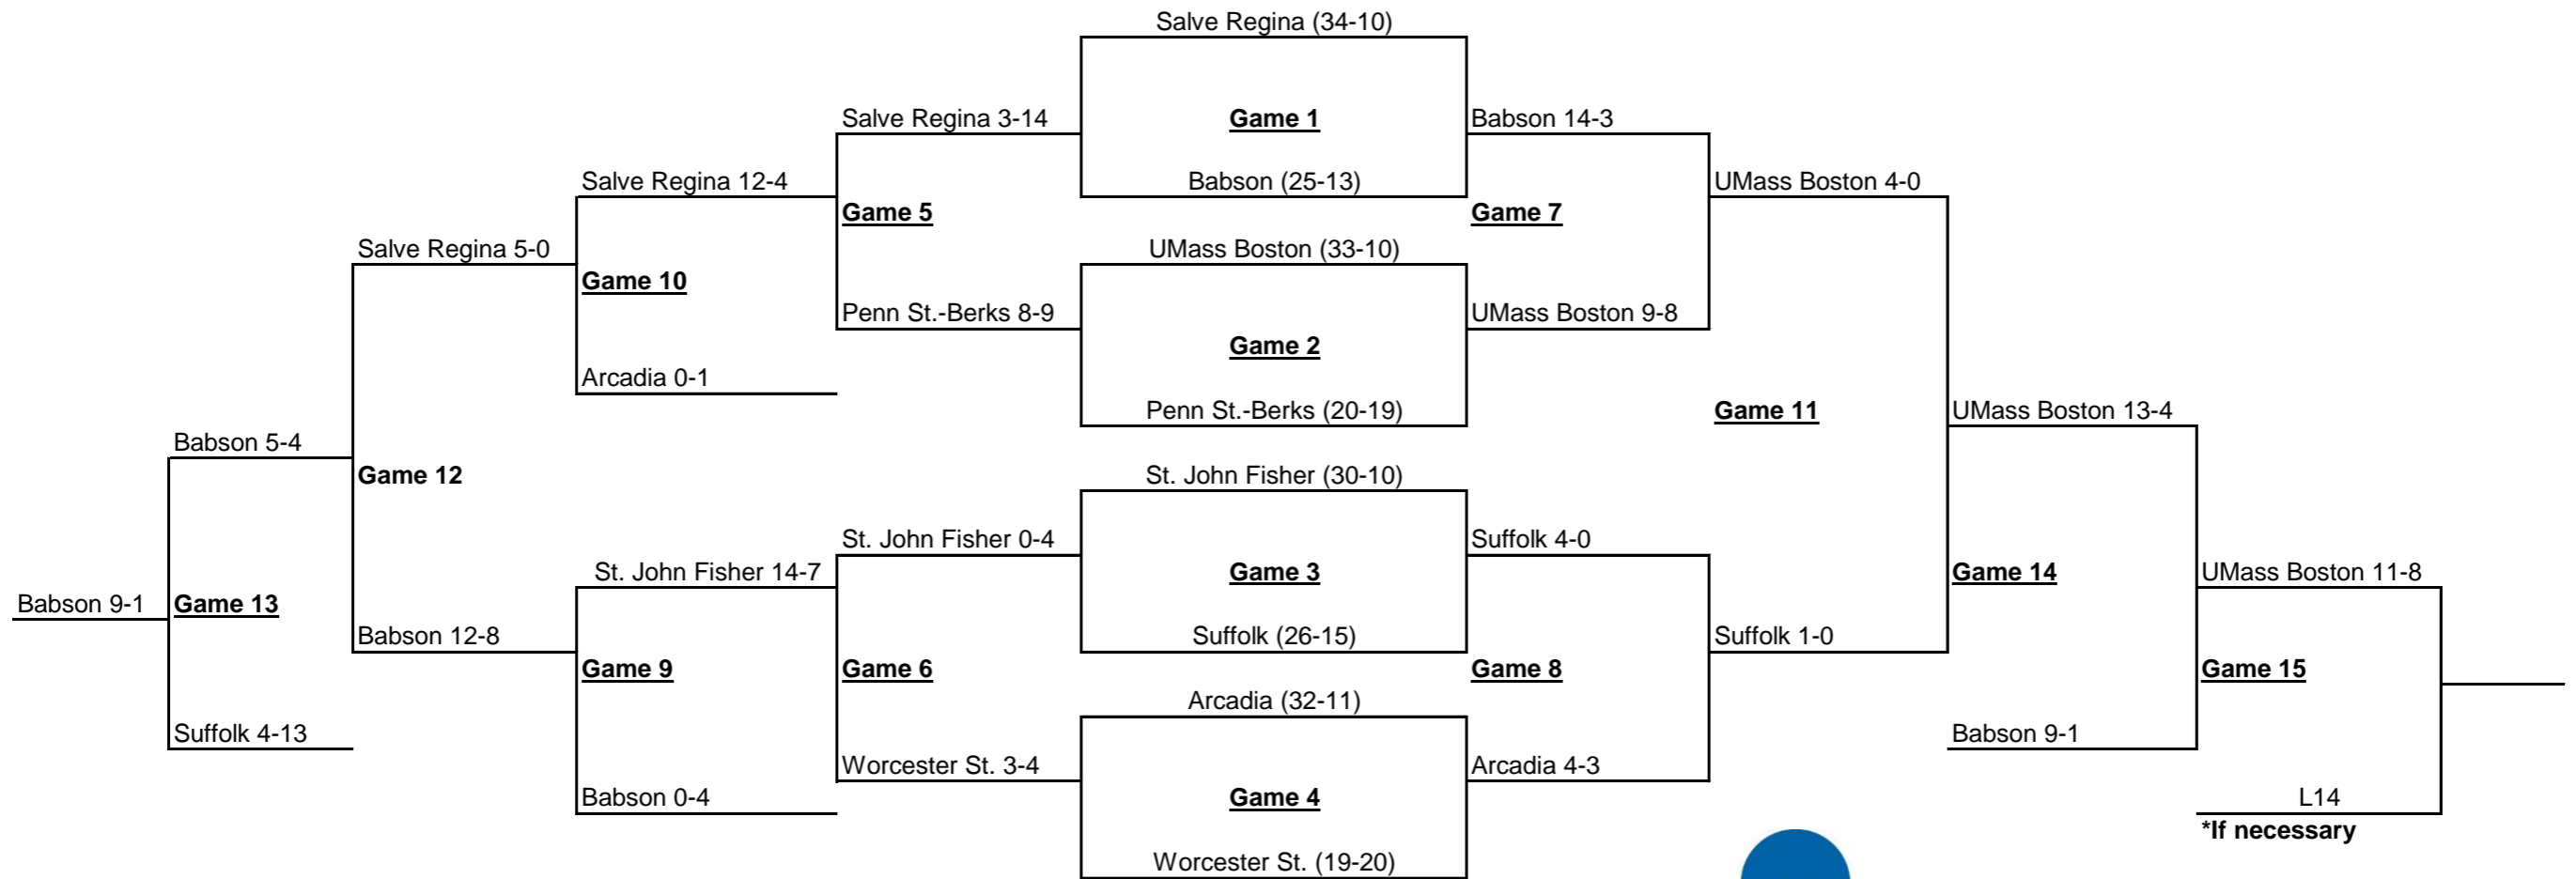

*All game times are local time and subject to change.

2017 NCAA Division III Baseball Championship West Regional - Tyler, TX May 18-21, 2017

| Thursday | Friday | Saturday | Sunday |
|----------------|----------------|----------------|---------------|
| G1 – 11 a.m. | G4 – 11 a.m. | G7 – 11 a.m. | *G10 – TBD |
| G2 – 2:30 p.m. | G5 – 2:30 p.m. | G8 – 2:30 p.m. | *G11 - TBD |
| G3 – 6 p.m. | G6 – 6 p.m. | G9 – 6 p.m. | *If necessary |

*All game times are local time and subject to change.

2017 NCAA Division III Baseball Championship New England Regional - Harwich, MA May 18-22, 2017

| Thursday | Friday | Saturday | Sunday | Monday |
|----------------|----------------|-----------------|-----------------|---------------|
| G1 – 10 a.m. | G5 – 10 a.m. | G9 – 10 a.m. | G13 – noon | *G15 – TBD |
| G2 – 1:15 p.m. | G6 – 1:15 p.m. | G10 – 1:15 p.m. | G14 – 3:30 p.m. | *If necessary |
| G3 – 4:30 p.m. | G7 – 4:30 p.m. | G11 – 4:30 p.m. | | |
| G4 – 7:45 p.m. | G8 – 7:45 p.m. | G12 – 7:45 p.m. | | |

*All game times are local time and subject to change.

2017 NCAA Division III Baseball Championship Midwest Regional - Whitewater, WI May 18-22, 2017

| Thursday | Friday | Saturday | Sunday | Monday |
|----------------|----------------|-----------------|-----------------|---------------|
| G1 – 10 a.m. | G5 – 10 a.m. | G9 – 10 a.m. | G13 – noon | *G15 – TBD |
| G2 – 1:15 p.m. | G6 – 1:15 p.m. | G10 – 1:15 p.m. | G14 – 3:30 p.m. | *If necessary |
| G3 – 4:30 p.m. | G7 – 4:30 p.m. | G11 – 4:30 p.m. | | |
| G4 – 7:45 p.m. | G8 – 7:45 p.m. | G12 – 7:45 p.m. | | |