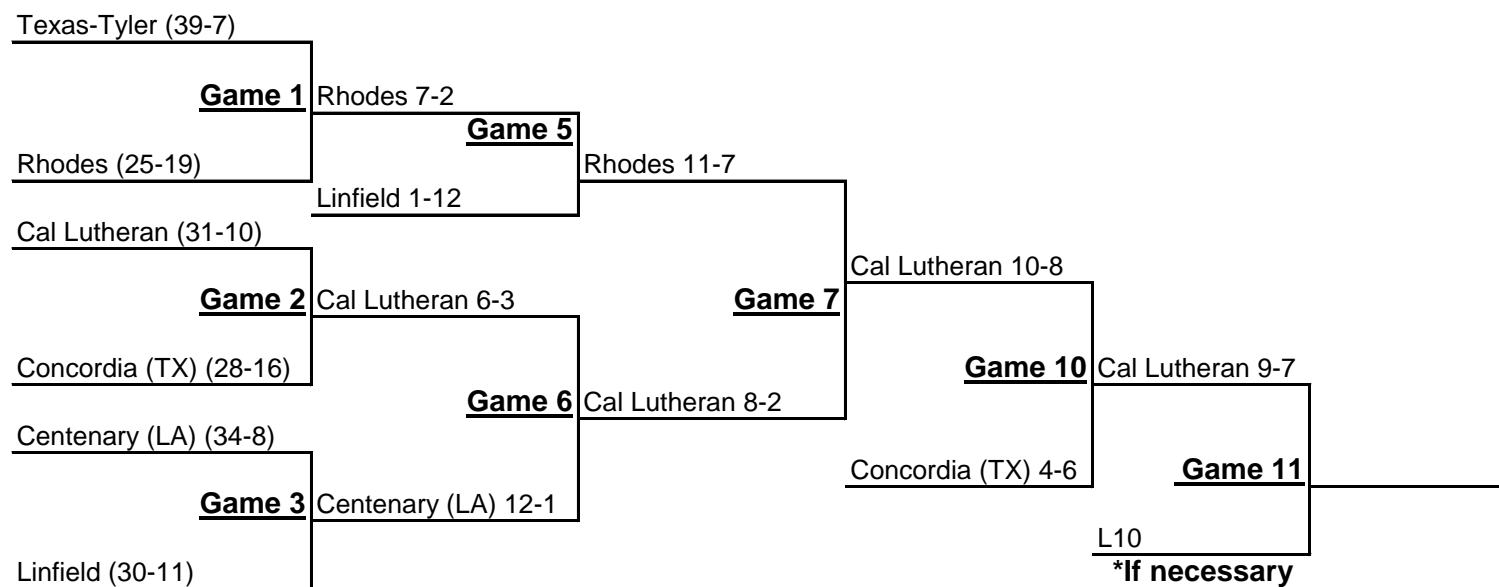

*All game times are local time and subject to change.

2017 NCAA Division III Baseball Championship New York Regional - Syracuse, NY May 18-21, 2017

| Thursday | Friday | Saturday | Sunday |
|----------------|----------------|----------------|---------------|
| G1 – 11 a.m. | G4 – 11 a.m. | G7 – 11 a.m. | *G10 – TBD |
| G2 – 2:30 p.m. | G5 – 2:30 p.m. | G8 – 2:30 p.m. | *G11 - TBD |
| G3 – 6 p.m. | G6 – 6 p.m. | G9 – 6 p.m. | *If necessary |

*All game times are local time and subject to change.

2017 NCAA Division III Baseball Championship Central Regional - Sauget, IL May 18-21, 2017

| Thursday | Friday | Saturday | Sunday |
|----------------|----------------|----------------|---------------|
| G1 – Noon | G4 – Noon | G7 – Noon | *G10 – TBD |
| G2 – 3:30 p.m. | G5 – 3:30 p.m. | G8 – 3:30 p.m. | *G11 - TBD |
| G3 – 7 p.m. | G6 – 7 p.m. | G9 – 7 p.m. | *If necessary |

*All game times are local time and subject to change.

2017 NCAA Division III Baseball Championship West Regional - Tyler, TX May 18-21, 2017

| Thursday | Friday | Saturday | Sunday |
|----------------|----------------|----------------|---------------|
| G1 – 11 a.m. | G4 – 11 a.m. | G7 – 11 a.m. | *G10 – TBD |
| G2 – 2:30 p.m. | G5 – 2:30 p.m. | G8 – 2:30 p.m. | *G11 - TBD |
| G3 – 6 p.m. | G6 – 6 p.m. | G9 – 6 p.m. | *If necessary |

*All game times are local time and subject to change.

2017 NCAA Division III Baseball Championship New England Regional - Harwich, MA May 18-22, 2017

| Thursday | Friday | Saturday | Sunday | Monday |
|----------------|----------------|-----------------|-----------------|---------------|
| G1 – 10 a.m. | G5 – 10 a.m. | G9 – 10 a.m. | G13 – noon | *G15 – TBD |
| G2 – 1:15 p.m. | G6 – 1:15 p.m. | G10 – 1:15 p.m. | G14 – 3:30 p.m. | *If necessary |
| G3 – 4:30 p.m. | G7 – 4:30 p.m. | G11 – 4:30 p.m. | | |
| G4 – 7:45 p.m. | G8 – 7:45 p.m. | G12 – 7:45 p.m. | | |