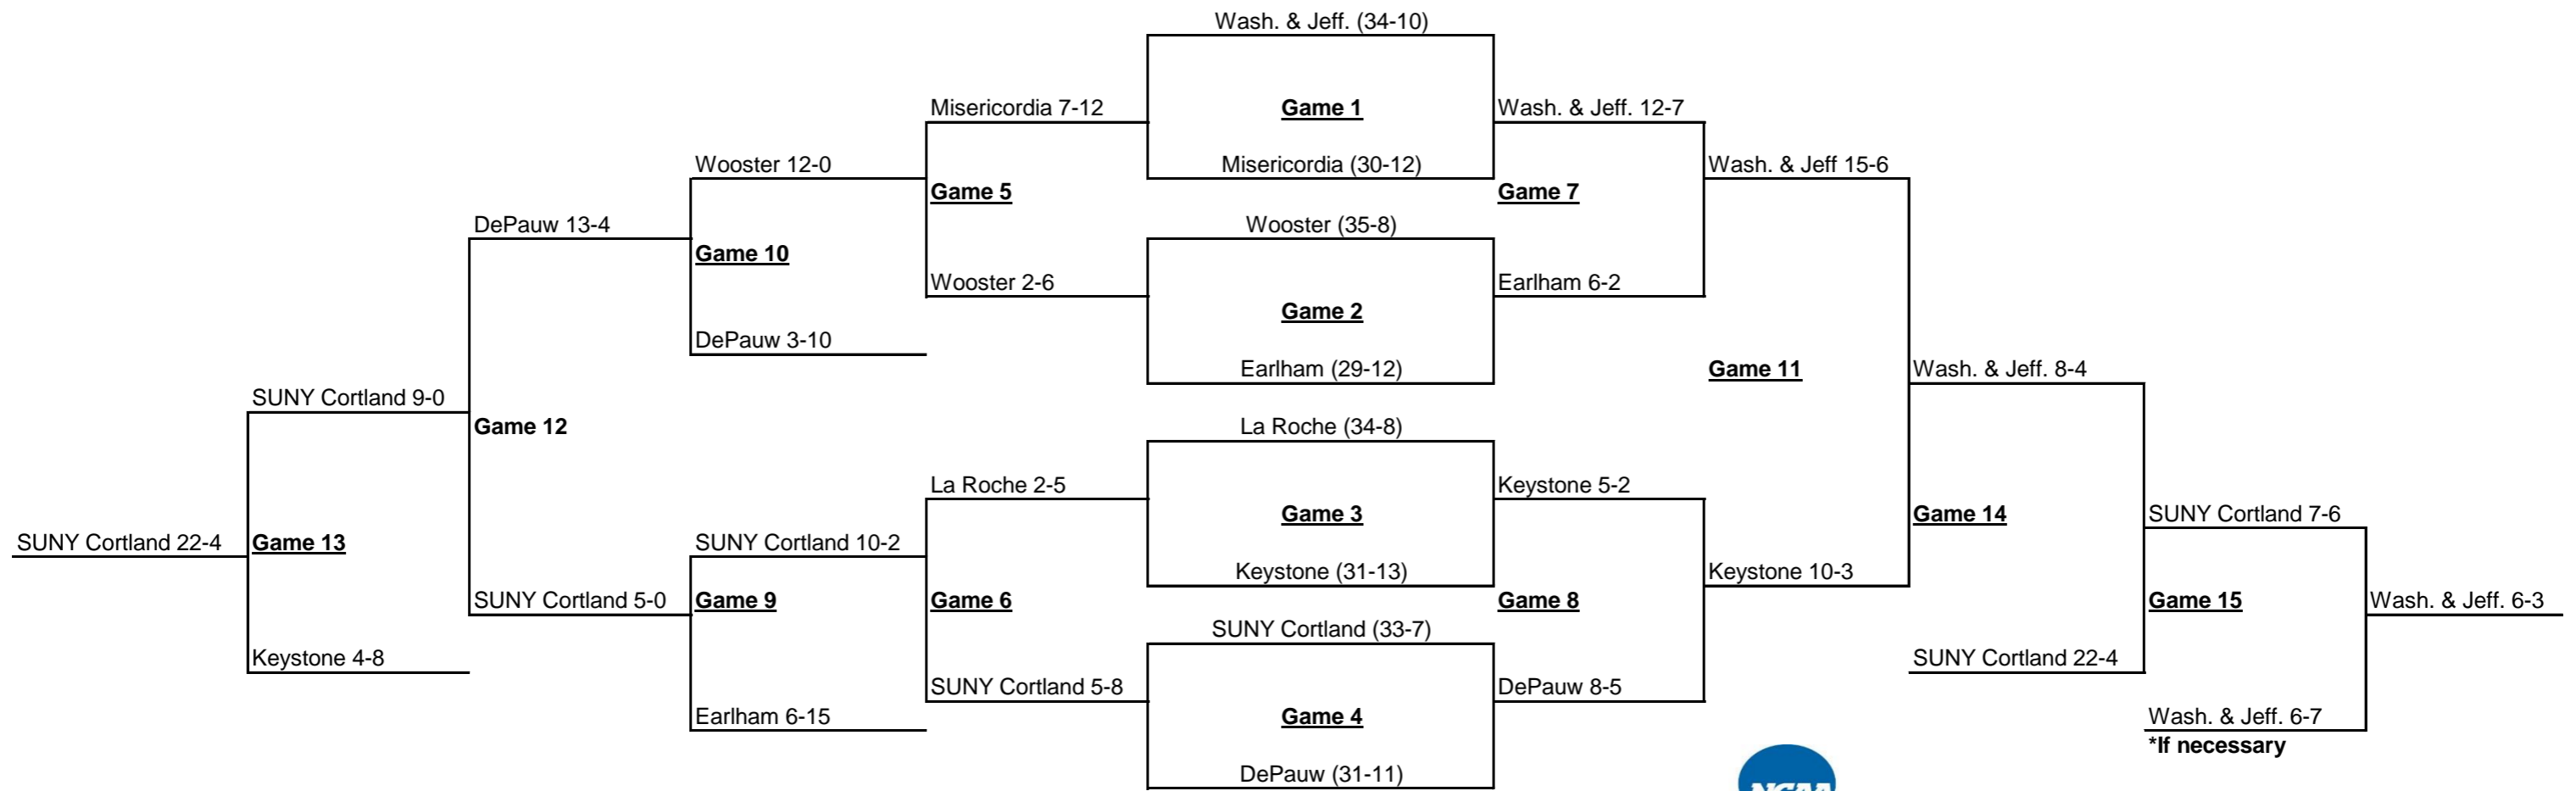

*All game times are local time and subject to change.

2017 NCAA Division III Baseball Championship West Regional - Tyler, TX May 18-21, 2017

| Thursday | Friday | Saturday | Sunday |
|----------------|----------------|----------------|---------------|
| G1 – 11 a.m. | G4 – 11 a.m. | G7 – 11 a.m. | *G10 – TBD |
| G2 – 2:30 p.m. | G5 – 2:30 p.m. | G8 – 2:30 p.m. | *G11 - TBD |
| G3 – 6 p.m. | G6 – 6 p.m. | G9 – 6 p.m. | *If necessary |

*All game times are local time and subject to change.

2017 NCAA Division III Baseball Championship Midwest Regional - Whitewater, WI May 18-22, 2017

| Thursday | Friday | Saturday | Sunday | Monday |
|----------------|----------------|-----------------|-----------------|---------------|
| G1 – 10 a.m. | G5 – 10 a.m. | G9 – 10 a.m. | G13 – noon | *G15 – TBD |
| G2 – 1:15 p.m. | G6 – 1:15 p.m. | G10 – 1:15 p.m. | G14 – 3:30 p.m. | *If necessary |
| G3 – 4:30 p.m. | G7 – 4:30 p.m. | G11 – 4:30 p.m. | | |
| G4 – 7:45 p.m. | G8 – 7:45 p.m. | G12 – 7:45 p.m. | | |

*All game times are local time and subject to change.

2017 NCAA Division III Baseball Championship Mideast Regional - Washington, PA May 18-22, 2017

| Thursday | Friday | Saturday | Sunday | Monday |
|----------------|----------------|-----------------|-----------------|---------------|
| G1 – 10 a.m. | G5 – 10 a.m. | G9 – 10 a.m. | G13 – noon | *G15 – TBD |
| G2 – 1:15 p.m. | G6 – 1:15 p.m. | G10 – 1:15 p.m. | G14 – 3:30 p.m. | *If necessary |
| G3 – 4:30 p.m. | G7 – 4:30 p.m. | G11 – 4:30 p.m. | | |
| G4 – 7:45 p.m. | G8 – 7:45 p.m. | G12 – 7:45 p.m. | | |