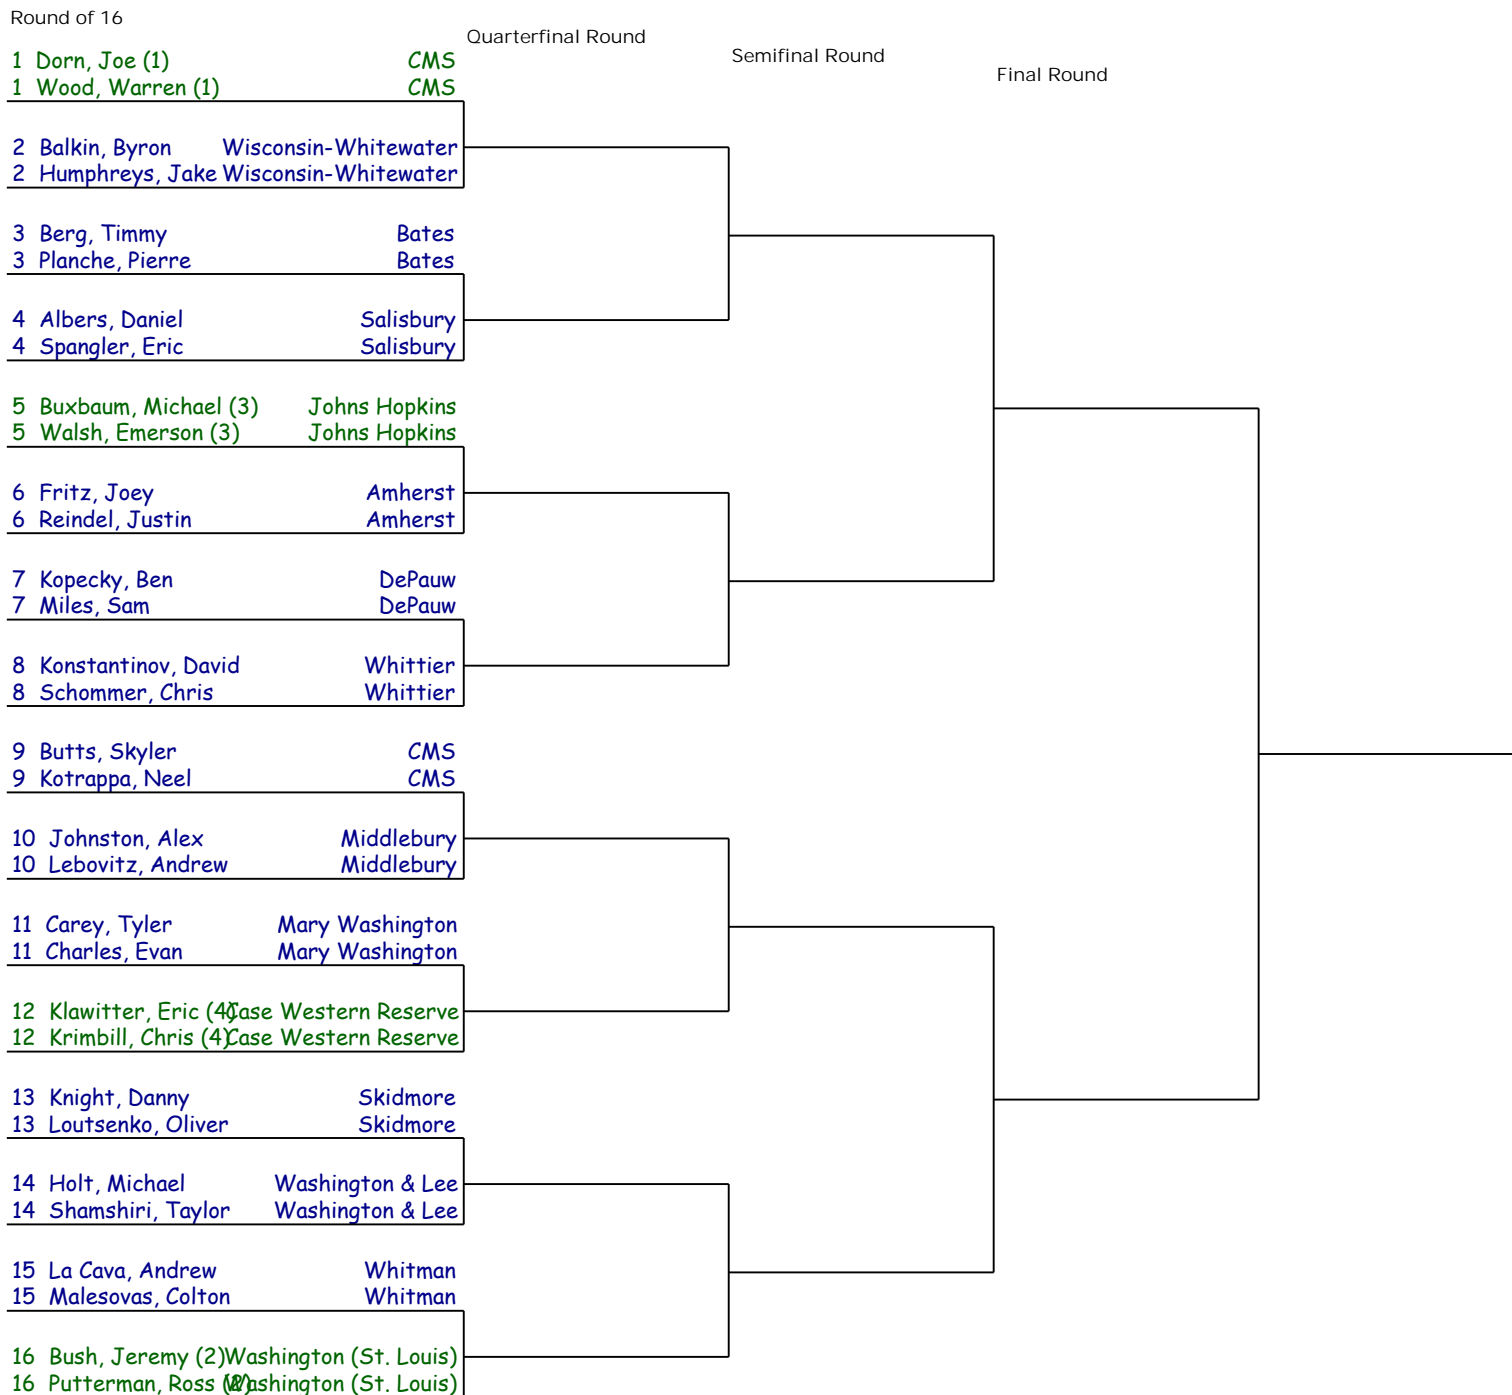

2014 NCAA Division III Men's & Women's Championships

Men's Doubles

Referee's Signature